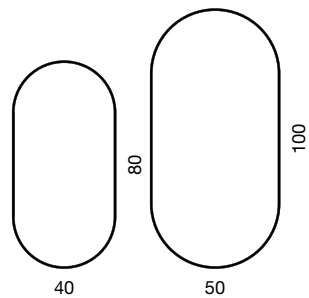

Joy Black

brushed aluminum frame in black,
portrait or landscape orientation