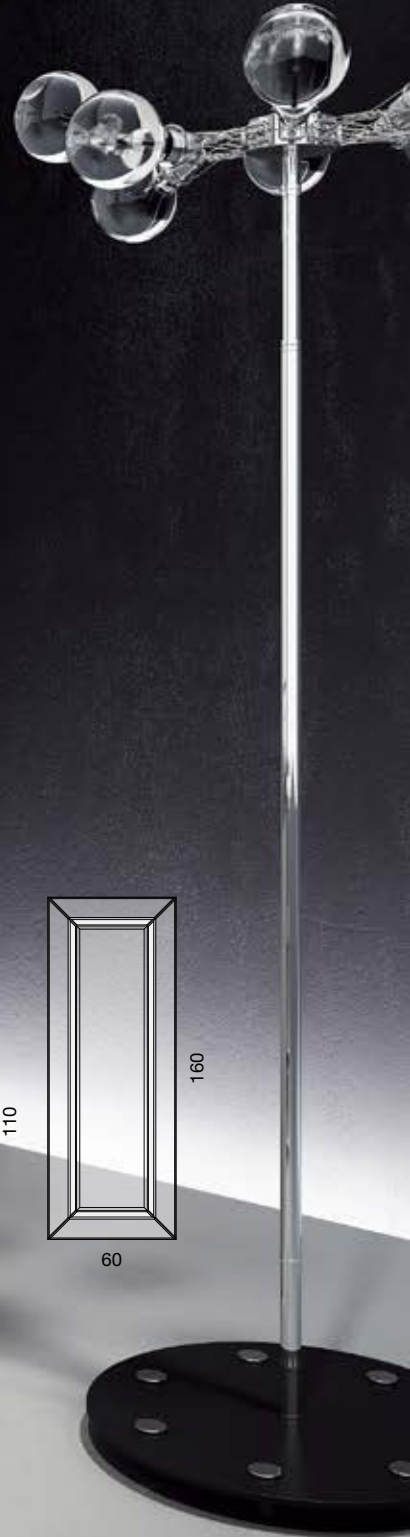

75

120

Torino Light

slanted frame made of silver mirror stripes, matt strip in the frame illuminated with LED diodes, solid construction made of aluminum profiles and connectors, portrait or landscape orientation

80

Ripasso

mirror embedded in a deep frame made of thick glass, a circumferentially matt strip highlighted with LED diodes, portrait or landscape orientation

100

65

70

70

Profix Black

aluminum frame in black, mirror pane mounted inside the frame, portrait or landscape orientation

65

90

78

110

60

160

Modena Silver

frame made of bevelled strips of silver mirrors, solid construction made of aluminum profiles and connectors, portrait or landscape orientation

Mirror tiles

Mirror tiles

edges finished with a 5 mm wide bevel,
the package contains 6 tiles