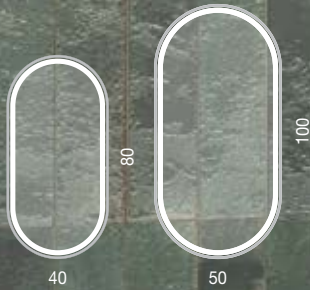

Solaris

brushed aluminum frame in black, LED illumination, portrait or landscape orientation, IP 44