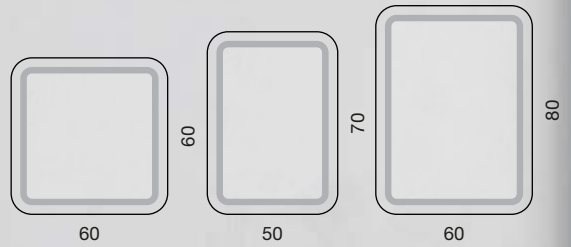

Focus Plus

Hicover casing, LED illumination, touch switch, portrait or landscape orientation, IP 55

Triton

Hicover casing, LED illumination, IP 55

ø 67

ø 80

Perfekt

Hicover casing, LED illumination, portrait or landscape orientation, IP 55