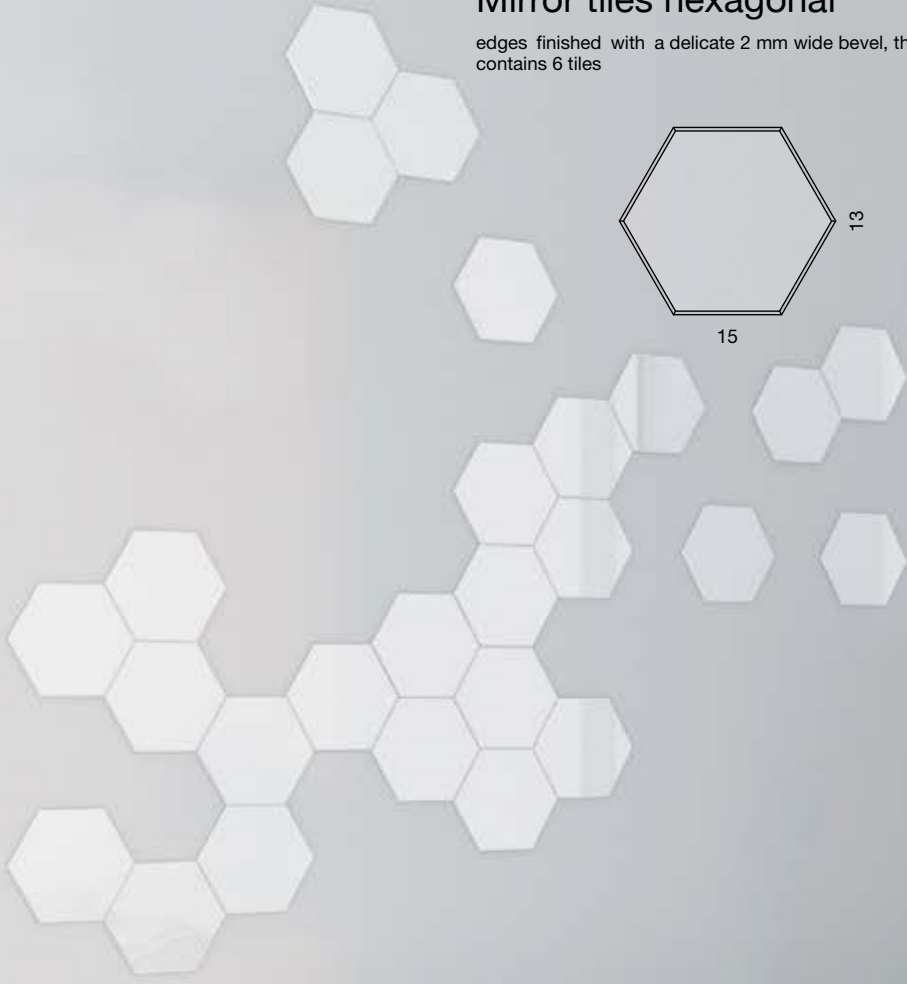

Mirror tiles hexagonal

edges finished with a delicate 2 mm wide bevel, the package contains 6 tiles