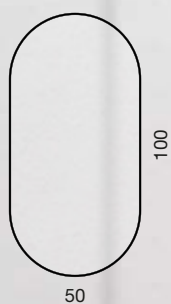

70

70

60

80

Solid White

white aluminum frame, LED illumination,
portrait or landscape orientation, IP 44

60

80