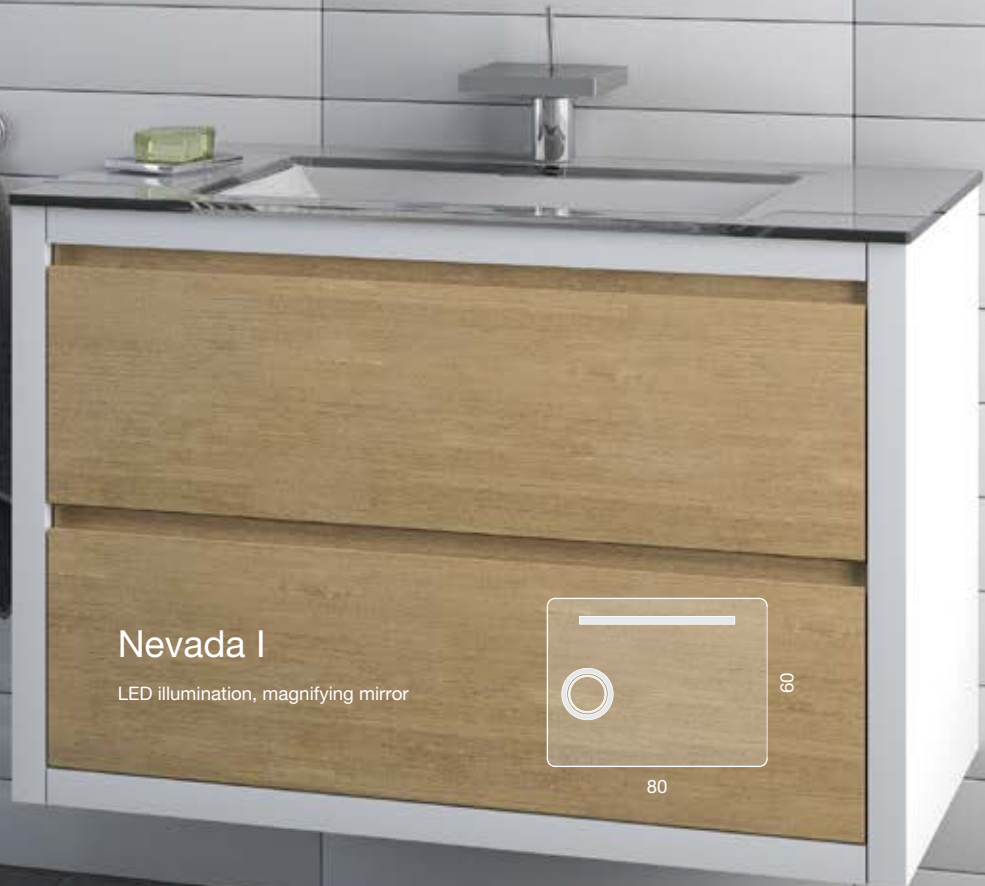

Nevada I

LED illumination, magnifying mirror

60

80