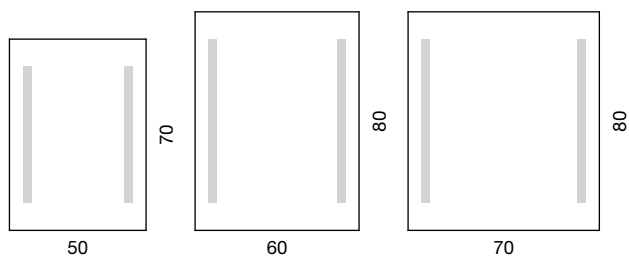

Hicover casing, LED illumination, IP 55

Nevada I

LED illumination, magnifying mirror

60

80

Bono

LED illumination

Bono Plus