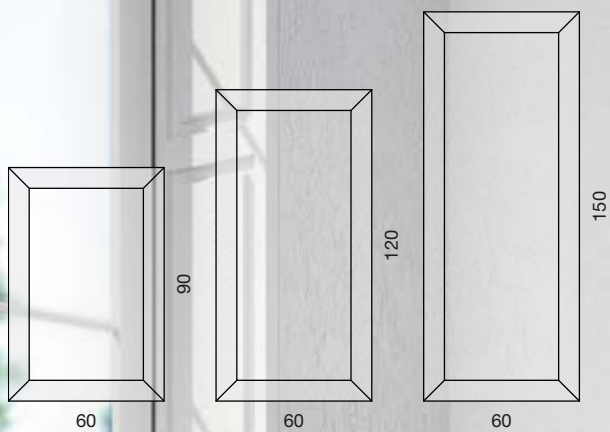

Loft

MDF frame in decorative veneer,
portrait or landscape orientation