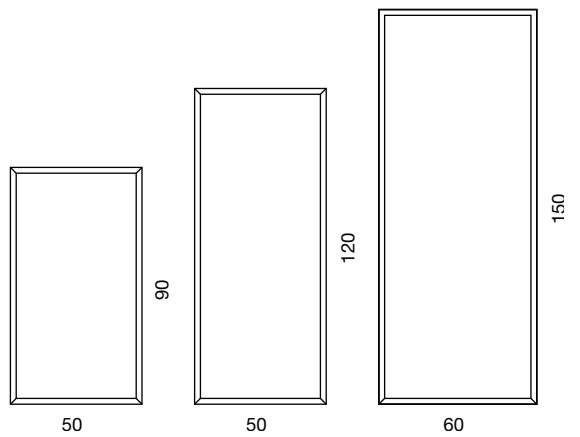

Scandi White

MDF frame in white veneer, portrait or landscape orientation