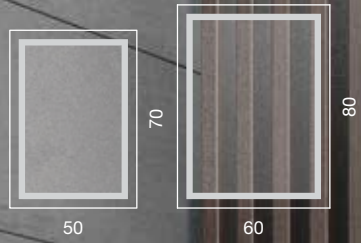

79

65

Uno

Hicover casing, LED illumination, IP 55

50

70

Focus

Hicover casing, LED illumination, portrait or landscape orientation, IP 55

Focus Plus

Hicover casing, LED illumination, touch switch, portrait or landscape orientation, IP 55

Triton

Hicover casing, LED illumination, IP 55

ø 67

ø 80

Perfekt

Hicover casing, LED illumination, portrait or landscape orientation, IP 55