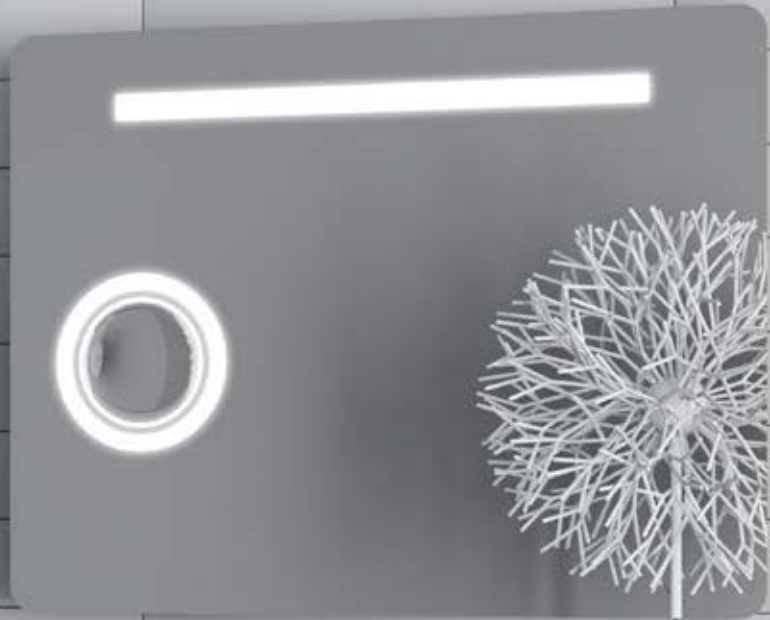

Nevada I

LED illumination, magnifying mirror

60

80