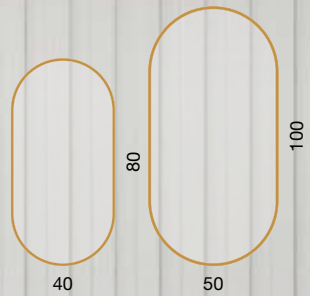

brushed aluminum frame in black, left or right orientation

Joy Black

brushed aluminum frame in black,
portrait or landscape orientation

Joy Gold

brushed aluminum frame in gold,
portrait or landscape orientation