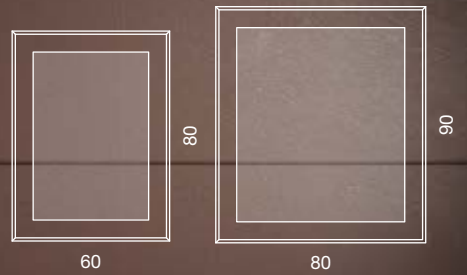

Lumineo Alfa

mirror mounted on glass with edges finished with a bevel, LED diodes placed behind the mirror make the bevel shining with strong, diffused light, portrait or landscape orientation