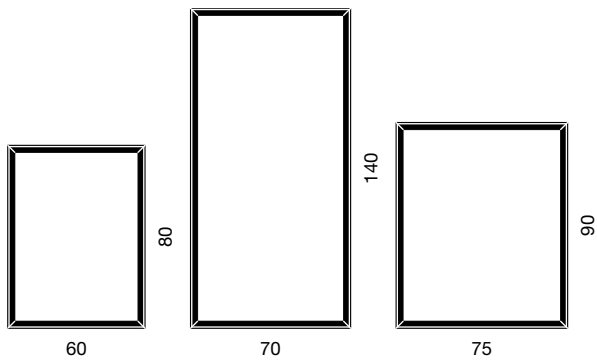

Profix Black

aluminum frame in black, mirror pane mounted inside the frame, portrait or landscape orientation