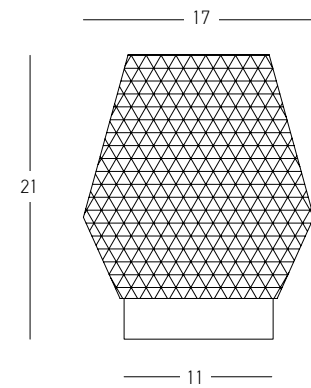

DECORATIVE LIGHTING | FLOOR & TABLE

Bulb 1x E27
Power 25W MAX
Input 220-240V, 50/60Hz
Dimensions Ø: 17cm H: 21cm
Base Ø: 11cm H: 2.5cm
Material Metal - Glass
Special Feature 150cm Cable Available
Color Transparent - Antique Brass / **Code 20251**