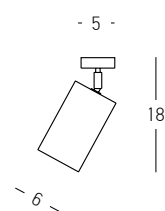

Bulb 2x GU10 , 1x G9 LED
Power 25W MAX , 9W MAX
Input 220-240V, 50/60Hz
Dimensions L: 120cm W: 8cm H: 100cm
Spot Dimensions Ø: 6cm H: 9cm
Material Metal - Opal Glass
Special Feature Standard Length
Opal Glass Ø: 8cm
Color Sandy Black - Painted Gold / **Code 22227**

Bulb 1x GU10
Power 25W MAX
Input 220-240V, 50/60Hz
Dimensions L: 38cm W: 8.3cm H: 25cm
Spot Dimensions Ø: 6cm H: 9cm
Base L: 2.7cm W: 8.3cm H: 12cm
Material Metal
Color Sandy Black - Painted Gold / **Code 22228**

Bulb 1x GU10
Power 25W MAX
Input 220-240V, 50/60Hz
Dimensions H: 18cm
Spot Dimensions Ø: 6cm H: 9cm
Base Ø: 5cm H: 2cm
Material Metal
Color Painted Bronze / **Code 22187**