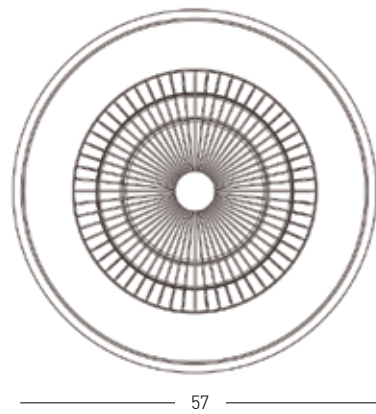

LED Light Source 33W
Input 220-240V, 50/60Hz
Color Temperature 3000K, 4000K, 6000K
Lumen 2100Lm
Cri 80
dB 20
Dimmable Triac ☐
Dimensions Ø: 57cm H: 22cm
Air Flow 123m³ min
Night Mode Time Setting 2h / 4h
Material Metal - Acrylic - ABS - Hemp Rope
Special Feature Summer & Winter Function
Motor Feature DC Motor 13W
6 Speeds
Color Double Face Natural- White / **Code 23001**