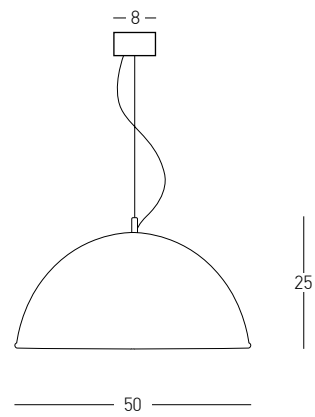

Bulb 1x E27
Power 40W MAX
Input 220-240V, 50/60Hz
Dimensions Ø: 50cm H: 25cm
Base Ø: 8cm H: 3.5cm
Material Metal
Special Feature 120cm Fabric Cable Adjustable
Color Corten / **Code 22197**
Color Painted Bronze / **Code 22198**