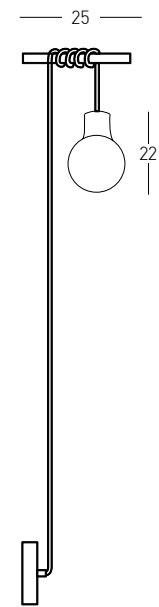

Bulb 1x G9 LED
Power 9W MAX
Input 220-240V, 50/60Hz
Dimensions Ø: 12cm H: 22cm L: 25cm
Base Ø: 8cm H: 3.5cm
Material Metal - Opal Glass
Special Feature 200cm Fabric Cable Adjustable
Opal Glass Ø: 12cm
Color Black Matt - Painted Gold / **Code 22219**