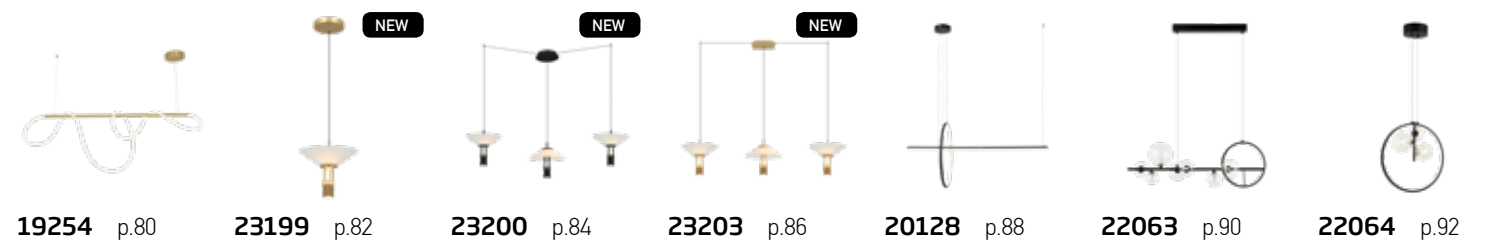

ZAMPELIS S.A.

Greece , Attica , Keratea , Kivouri

Postal: 19001 , P.O. box: 4791

Tel.: (+30) 22990 63518-19 | Fax: (+30) 22990 63521

info@zambelislights.gr | zambelislights.gr

DECORATIVE LIGHTING

DECORATIVE LIGHTING