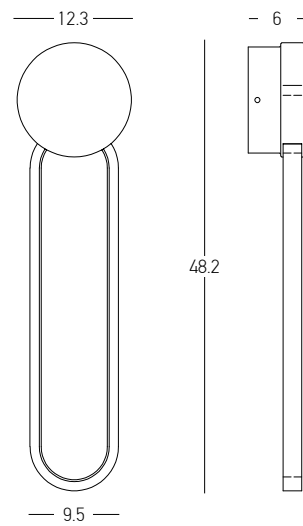

Power	13W
Input	220-240V, 50/60Hz
Color Temperature	3000K
Lumen	765Lm
Cri	80
Dimensions	L: 6cm W: 12.3cm H: 48.2cm
Base	Ø: 12.3cm L: 6cm
Dimmable Triac	○
Material	Aluminium - Silicon
Special Feature	Profile L: 2cm H: 1.5cm
Color	Black Matt - Gold Matt Ring / Code 23102
Color	Gold Matt - Black Matt Ring / Code 23103