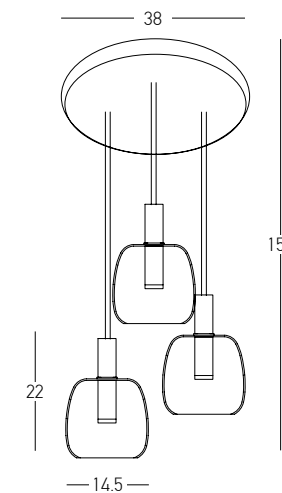

Power 3x 7W
Input 220-240V, 50/60Hz
Color Temperature 3000K
Lumen 1300Lm
Cri 80
Dimensions Ø: 38cm H: 150cm
Base Ø: 38cm H: 2.5cm
Non Dimmable ☒
Material Aluminium - Glass - Acrylic
Special Feature 125cm Cable Adjustable
Color Black Matt - Smoked Grey / **Code 1971**