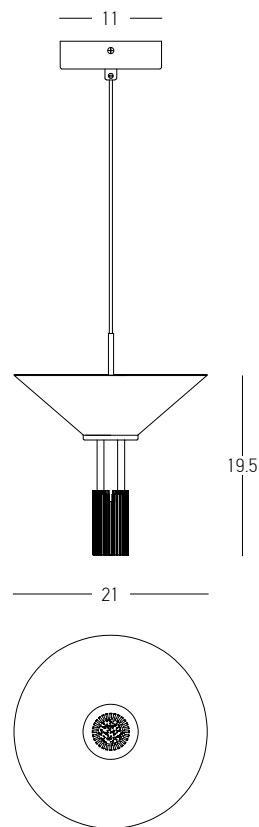

Power 10W
Input 220-240V, 50/60Hz
Color Temperature 3000K
Lumen 780Lm
Cri 90
Dimensions Ø: 21cm H: 19.5cm
Base Ø: 11cm H: 3cm
Dimmable Triac ☐
Material Aluminium - Glass
Special Feature 200cm Cable Adjustable
Up-Down Lighting
Color Black Matt / **Code 23198**
Color Gold Matt / **Code 23199**