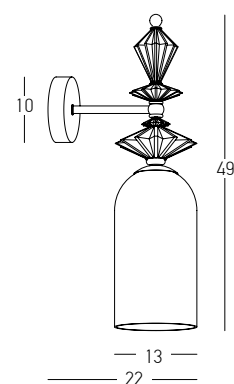

Bulb 1x E27
Power 40W MAX
Input 220-240V, 50/60Hz
Dimensions L: 22cm W: 13cm H: 49cm
Base Ø: 10cm L: 2.5cm
Glass Ø: 13cm H: 24cm
Material Metal - Ceramic - Opal Glass
Color Antique Brass / **Code 22080**