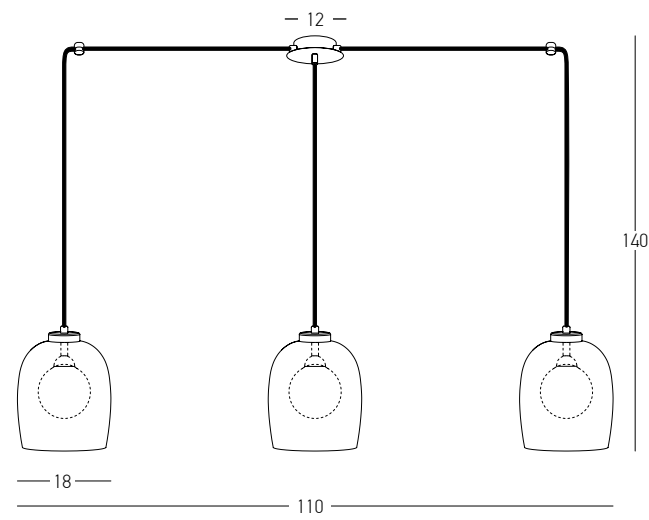

DECORATIVE LIGHTING | GLASS

Bulb 3x G9 LED
Power 5W MAX
Input 220-240V, 50/60Hz
Dimensions L: 110cm W: 18cm H: 140cm
Base Ø: 12cm H: 3cm
Glass Ø: 18cm H: 20cm
Material Metal - Smoked Glass Outside
Opal Glass Inside
Special Feature 150cm Cable Adjustable
Opal Glass Ø: 10cm
Color Sandy Black / **Code 22146**