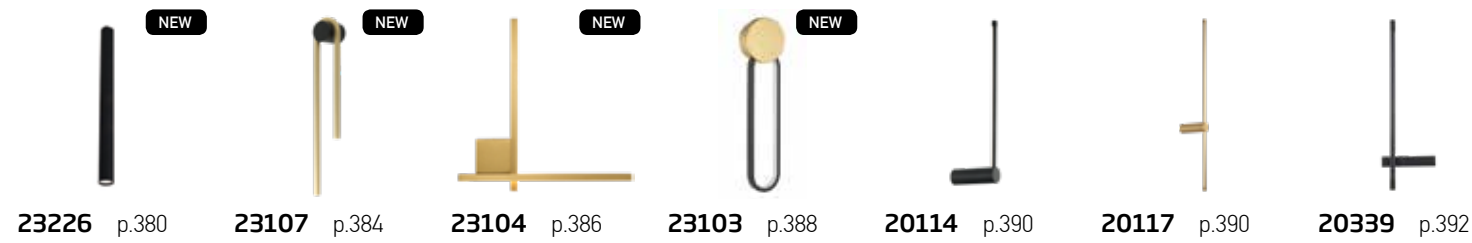

23226 p.380 23107 p.384 23104 p.386 23103 p.388 20114 p.390 20117 p.390 20339 p.392