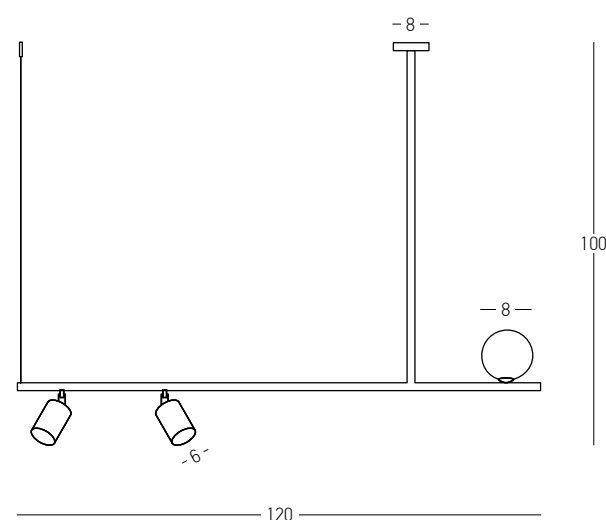

Bulb 2x GU10 , 1x G9 LED
Power 25W MAX , 9W MAX
Input 220-240V, 50/60Hz
Dimensions L: 120cm W: 8cm H: 100cm
Spot Dimensions Ø: 6cm H: 9cm
Material Metal - Opal Glass
Special Feature Standard Length
Opal Glass Ø: 8cm
Color Sandy Black - Painted Gold / **Code 22227**

Bulb 1x GU10
Power 25W MAX
Input 220-240V, 50/60Hz
Dimensions L: 38cm W: 8.3cm H: 25cm
Spot Dimensions Ø: 6cm H: 9cm
Base L: 2.7cm W: 8.3cm H: 12cm
Material Metal
Color Sandy Black - Painted Gold / **Code 22228**

Bulb 1x GU10
Power 25W MAX
Input 220-240V, 50/60Hz
Dimensions H: 18cm
Spot Dimensions Ø: 6cm H: 9cm
Base Ø: 5cm H: 2cm
Material Metal
Color Painted Bronze / **Code 22187**