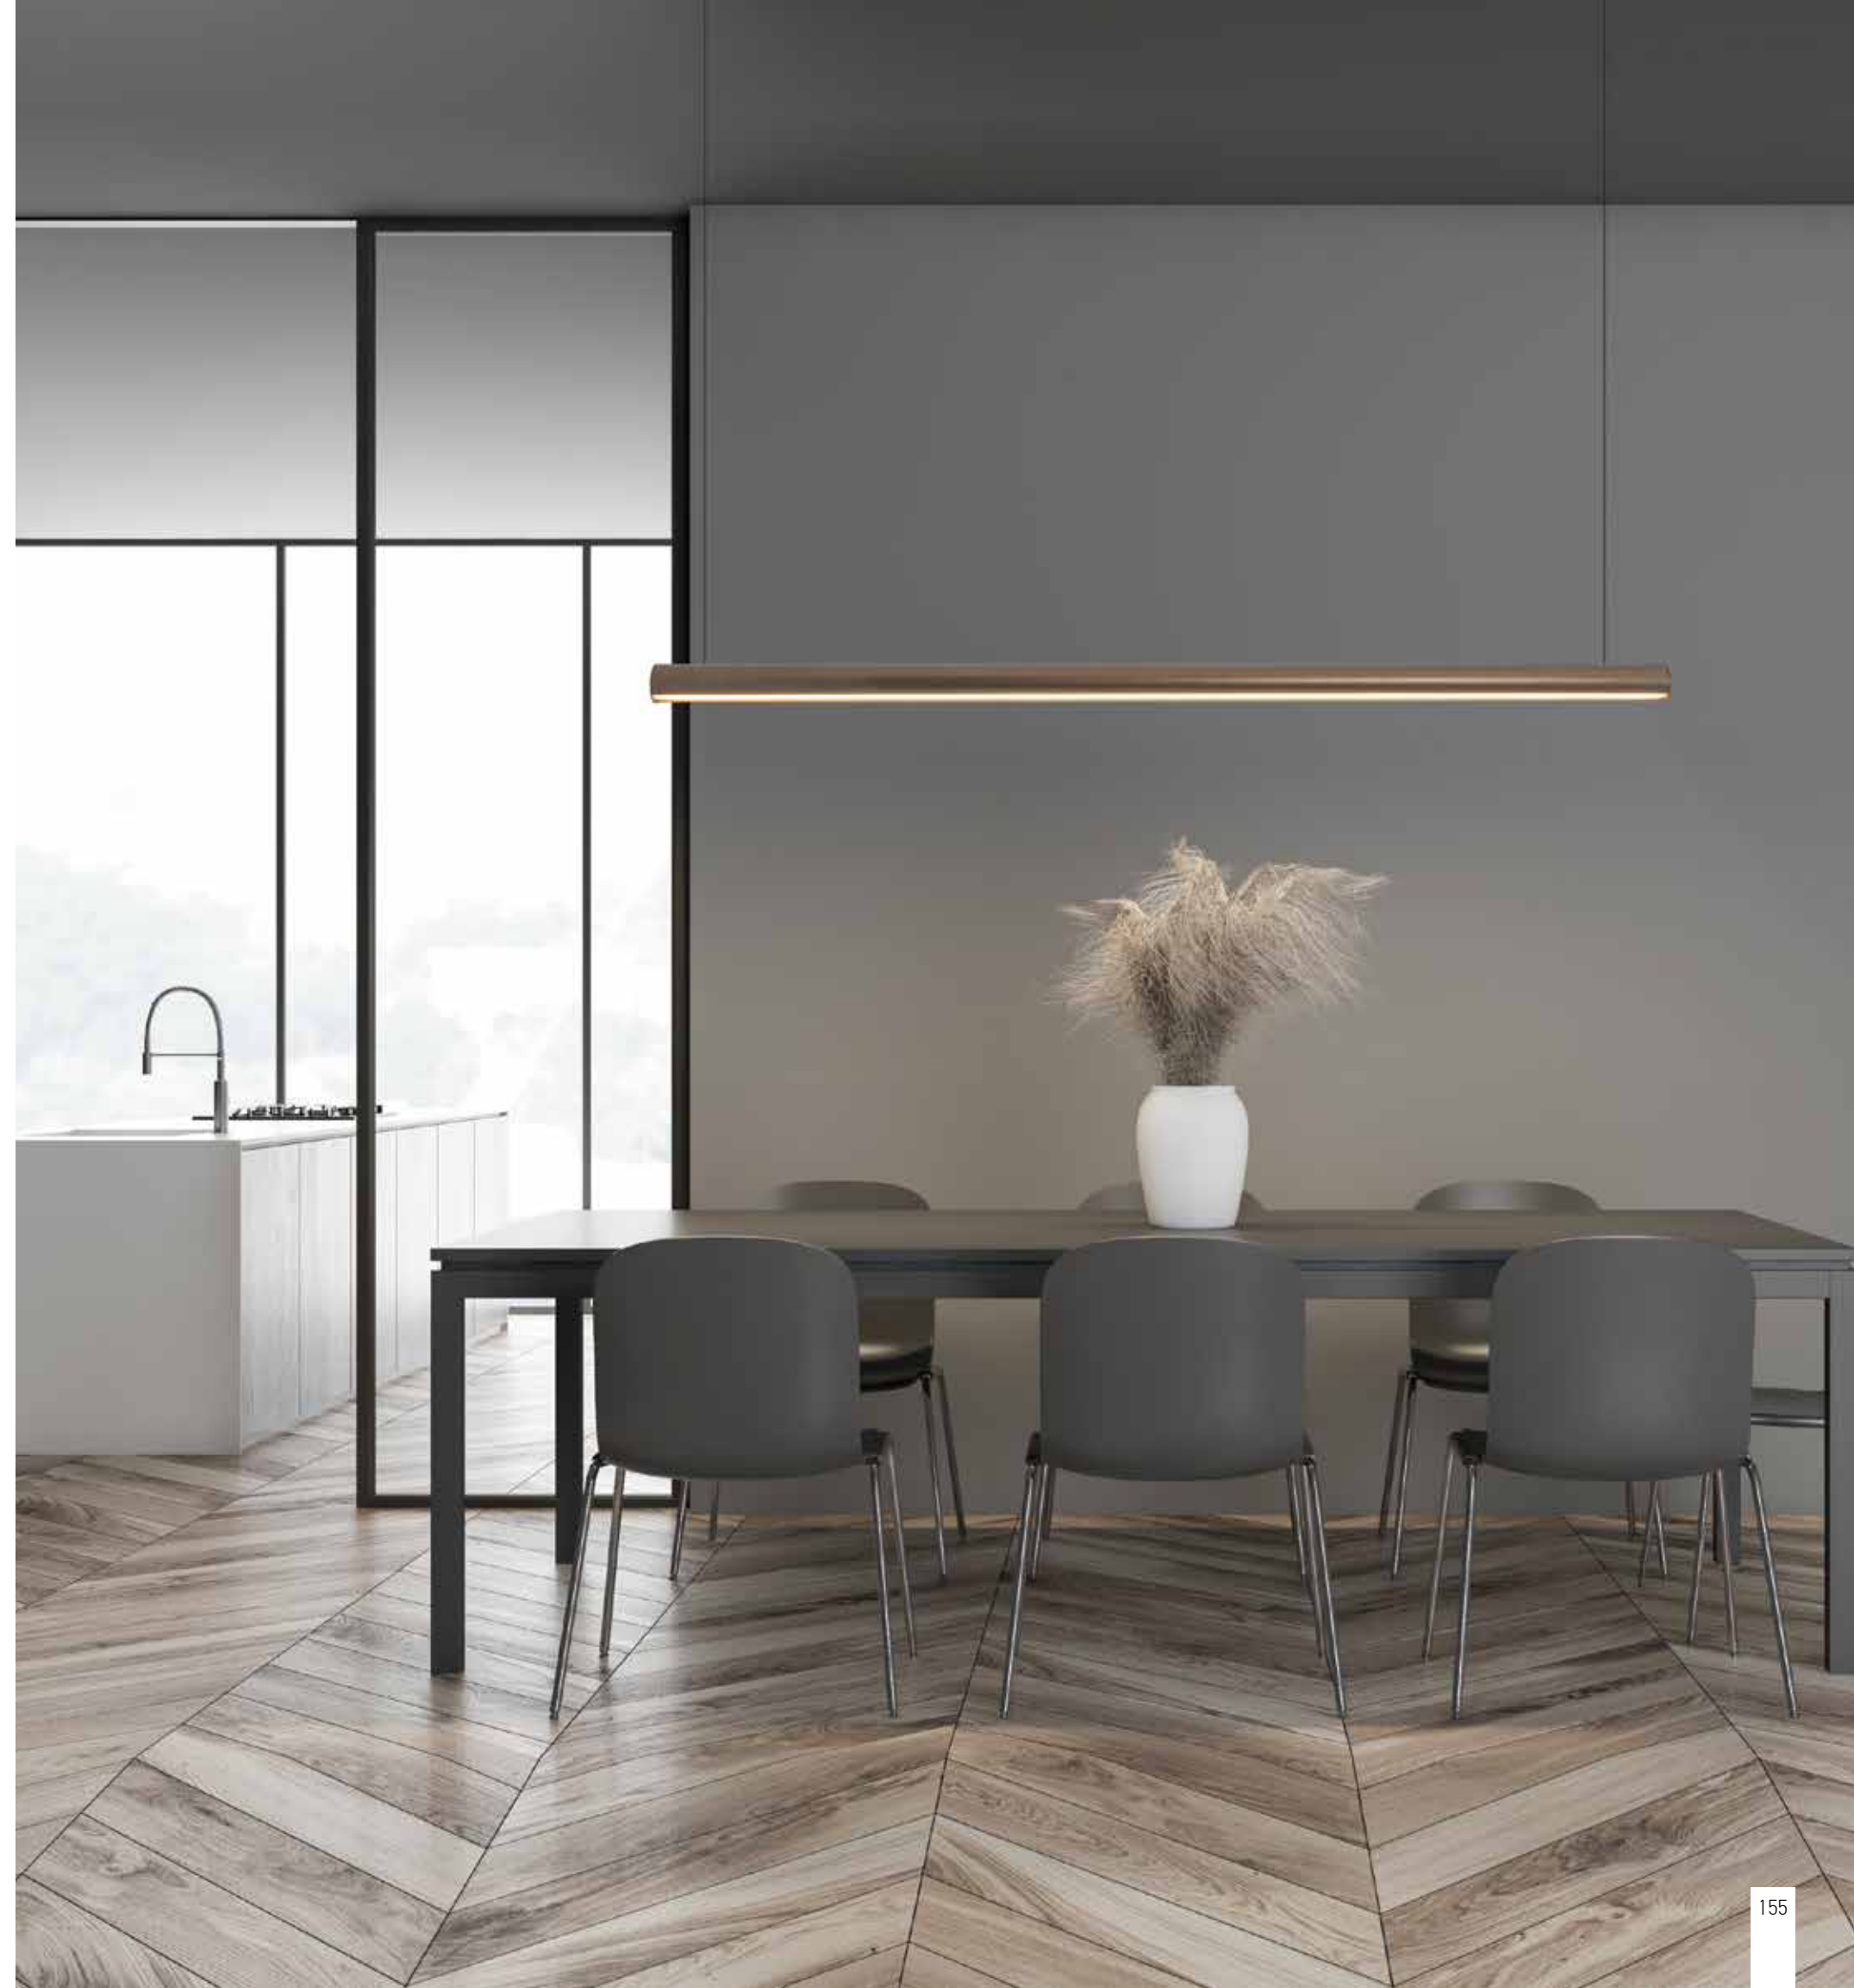

Power 45W
Input 220-240V, 50/60Hz
Color Temperature 3000K
Lumen 6300Lm
Cri 80
Dimensions Ø: 5.3cm L: 141cm
Base Ø: 8cm H: 3.5cm
Non Dimmable ☒
Material Aluminium - PC Diffuser
Special Feature 200cm Fabric Cable Adjustable
Optional Dimming DALI

Color Painted Bronze / **Code 22207**
Color Corten / **Code 22206**

Power 50W
Input 220-240V, 50/60Hz
Color Temperature 3000K
Lumen 5500Lm
Cri 90
Dimensions Ø: 5.3cm L: 141cm
Base Ø: 8cm H: 3.5cm
Non Dimmable ☒
Material Aluminium - ABS
Special Feature 200cm Fabric Cable Adjustable
Optional Dimming DALI

Color Painted Bronze - Sandy Black / **Code 22223**
Color Corten - Sandy Black / **Code 22222**