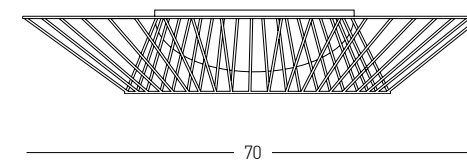

DECORATIVE LIGHTING | METAL & WOOD

Bulb 3x E27
 Power 40W MAX
 Input 220-240V, 50/60Hz
 Dimensions Ø: 65cm H: 22cm
 Base Ø: 12cm H: 2.5cm
 Material Metal - Opal Glass
 Special Feature 120cm Cable Adjustable
 Color Black Matt / **Code 1545**