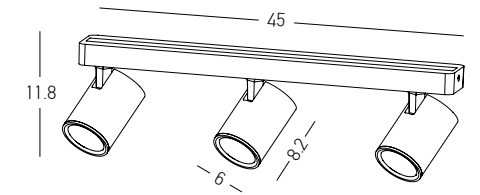

Power 4W
Input 220-240V, 50/60Hz
Color Temperature 3000K
Lumen 328Lm
Cri 80
Dimensions L: 23cm W: 6cm H: 29-37cm
Base Ø: 6cm H: 12cm
Spot Dimension Ø: 4cm L: 23cm
Non Dimmable ☒
Material Metal - Aluminium
Beam Angle 40°
Special Feature Movable Spot
Color Sandy Black - Gold / **Code 22028**

Bulb 3x GU10
Power 35W MAX
Input 220-240V, 50/60Hz
Dimensions L: 45cm W: 6cm H: 11.8cm
Base L: 45cm W: 6cm H: 3cm
Material Metal - Aluminium
Special Feature Cylinder Ø: 6cm L: 8.2cm
Color Black Matt - Brushed Brass / **Code S107**
Color Black Matt / **Code S106**