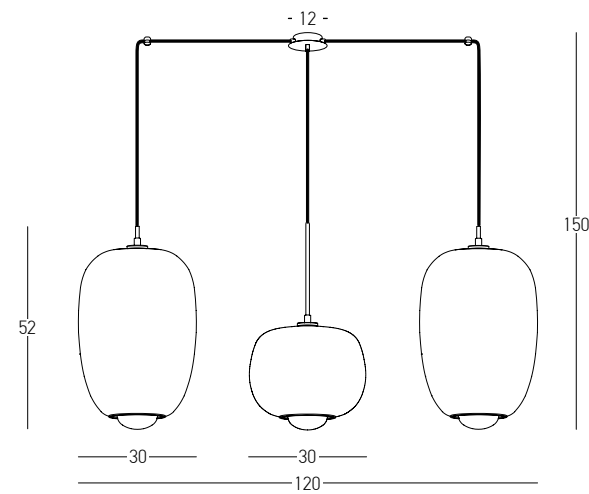

Bulb 3x G9 LED
Power 7W MAX
Input 220-240V, 50/60Hz
Dimensions L: 120cm W: 30cm H: 150cm
Base Ø: 12cm H: 3cm
Glass Ø: 30cm H: 24cm
Opal Glass Ø: 30cm H: 43cm
Material Opal Glass Inside
Metal - Smoked Glass Outside
Special Feature 150cm Cable Adjustable
Color Sandy Black - Smoked Glass - Gold Matt / **Code 22149**