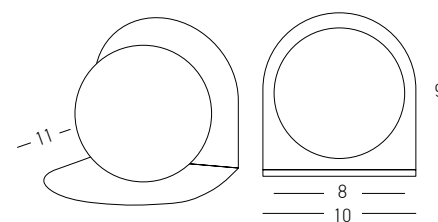

Bulb 1x G9 LED
Power 7W MAX
Input 220-240V, 50/60Hz
Dimensions L: 11cm W: 10cm H: 9cm
Material Metal - Opal Glass
Special Feature Opal Glass Ø: 8cm
Color Black Matt / **Code 20344-S**