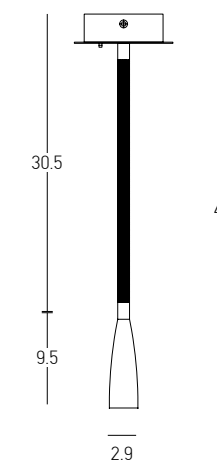

Power 3W
Input 220-240V, 50/60Hz
Color Temperature 3000K
Lumen 240Lm
Cri 80
Dimensions Ø: 8cm L: 20-26cm
Base Ø: 8cm H: 3cm
Non Dimmable ☒
Switch On/Off
Material Metal - Aluminium
Special Feature Stick Ø: 2.9cm L: 9.5cm
Color Brushed Brass / **Code H63**