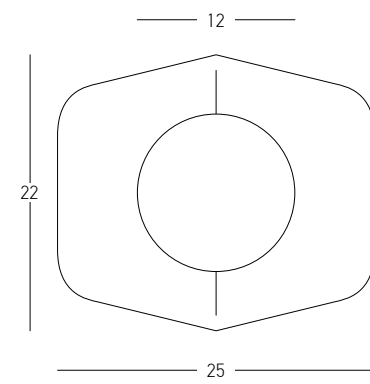

DECORATIVE LIGHTING | WALL

Bulb 1x G9 LED
Power 7W MAX
Input 220-240V, 50/60Hz
Dimensions L: 16cm W: 25cm H: 22cm
Material Metal - Opal Glass
Special Feature Opal Glass Ø: 12cm
Color Black Matt / **Code 20348-L**