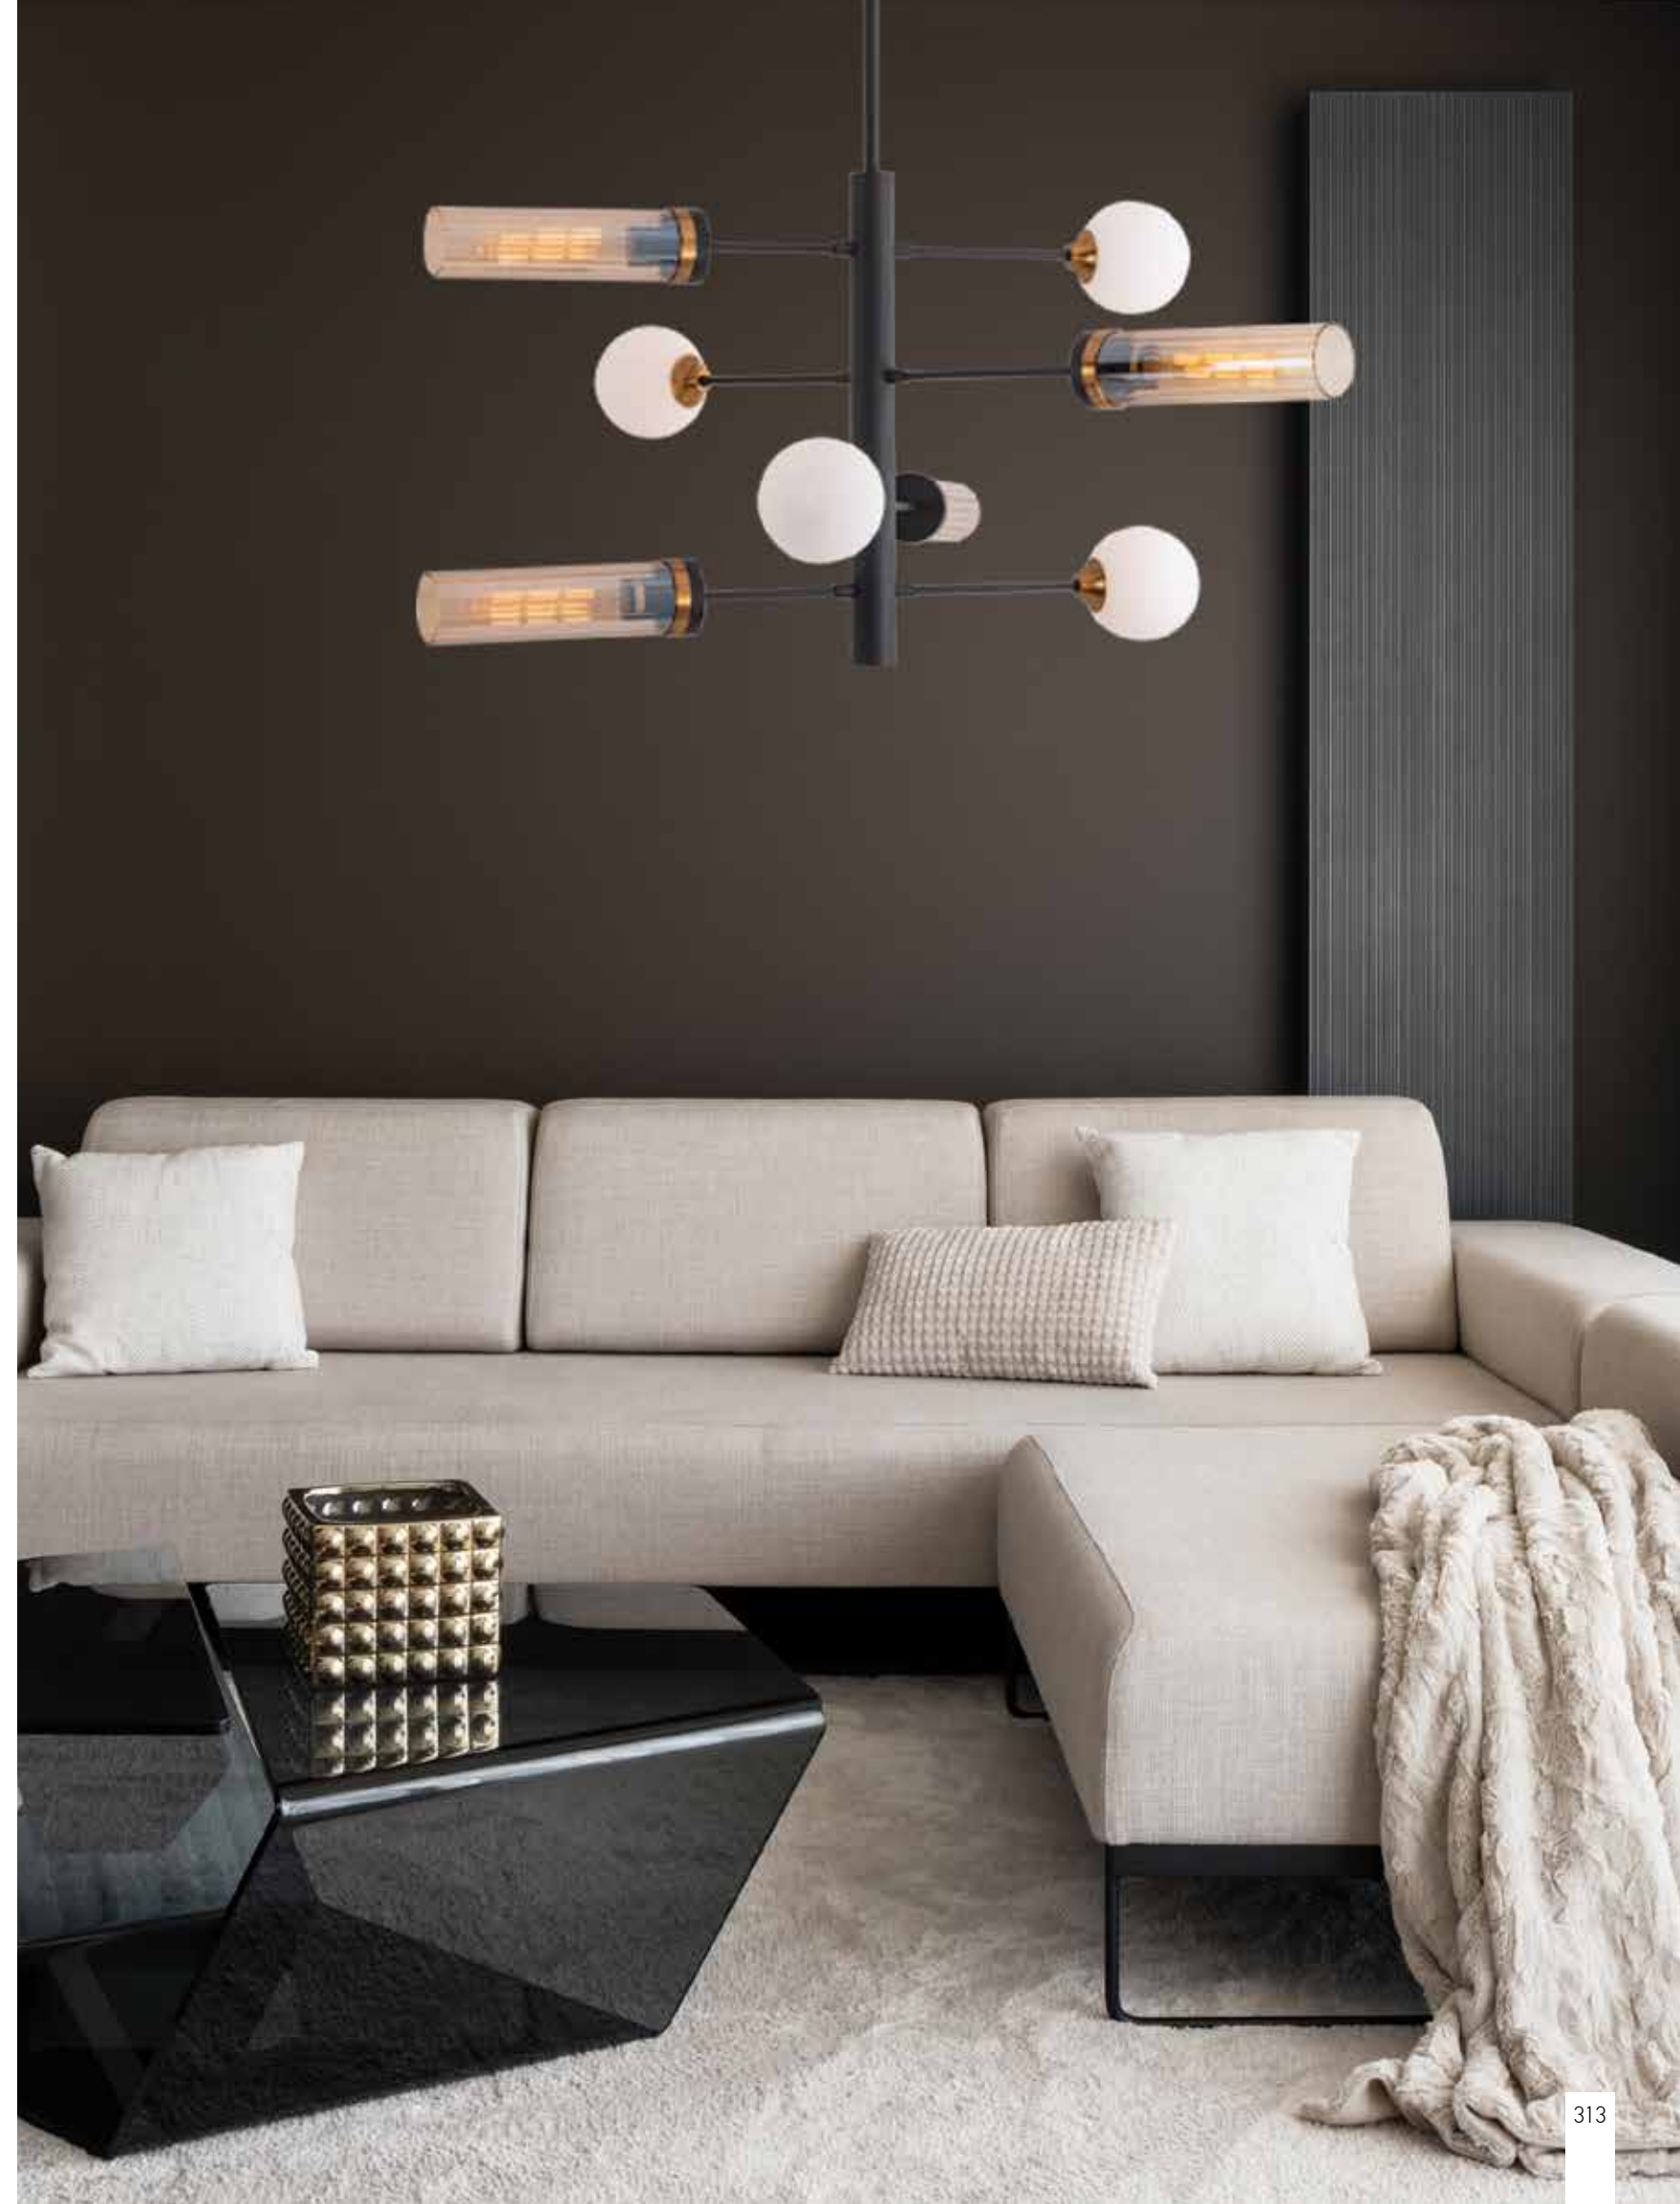

Bulb 4x G9 LED , 4x E27 LED
Power 7W MAX , 8W MAX
Input 220-240V, 50/60Hz
Dimensions Ø: 75cm H: 100cm
Base Ø: 12cm H: 2.5cm
Material Metal - Glass - Opal Glass
Special Feature Opal Glass Ø: 12cm
Dark Champagne Glass Ø: 7cm H: 23cm
Color Sandy Black - Antique Brass / **Code 22055**

Bulb 1x G9 LED , 1x E27 LED
Power 7W MAX , 8W MAX
Input 220-240V, 50/60Hz
Dimensions L: 22cm W: 12cm H: 85cm
Base Ø: 12cm H: 2.5cm
Material Metal - Glass - Opal Glass
Special Feature Opal Glass Ø: 12cm
Dark Champagne Glass Ø: 7cm H: 23cm
Color Sandy Black - Antique Brass / **Code 22054**