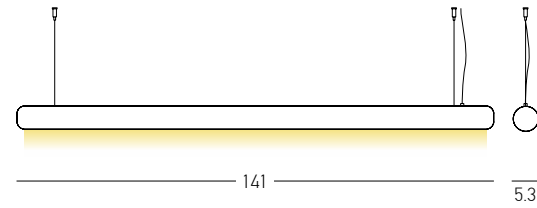

Power 18W + 36W
 Input 220-240V, 50/60Hz
 Color Temperature 3000K
 Lumen 7560Lm
 Cri 80
 Dimensions L: 142cm W: 4.8cm H: 7.8cm
 Base Ø: 8cm H: 3.5cm
 Non Dimmable
 Material Aluminium
 Special Feature 200cm Fabric Cable Adjustable
 Optional Dimming DALI
 Up & Down Lighting
 Color Painted Bronze - Painted Gold / **Code 22208**
 Corten - Sandy Black / **Code 22209**