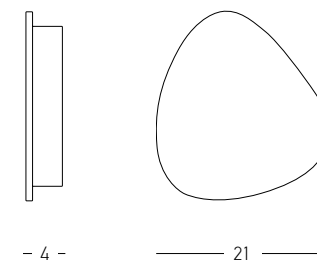

Bulb 2x G9 LED
Power 7W MAX / Bulb
Input 220-240V, 50/60Hz
Dimensions L: 4cm W: 21cm
Material Metal - Acrylic
Color White Matt / **Code 17023-W**