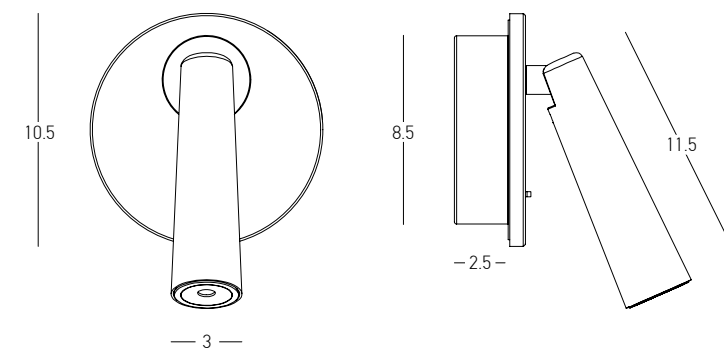

Power 3W
Input 220-240V, 50/60Hz
Color Temperature 3000K
Lumen 200Lm
Cri 80
Dimensions Ø: 10.5cm L: 15.5cm
Depth 2.7cm
Non Dimmable ☒
Switch On/Off
Material Metal - Aluminium
Cutting Hole Ø: 8.7cm
Special Feature Stick Ø: 3cm L: 11.5cm
Color Brushed Brass / **Code H71**