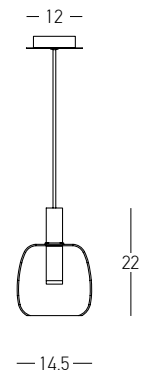

DECORATIVE LIGHTING | GLASS

Power 7W
Input 220-240V, 50/60Hz
Color Temperature 3000K
Lumen 450Lm
Cri 80
Dimensions Ø: 14.5cm H: 22cm
Base Ø: 12cm H: 2.5cm
Non Dimmable ☒
Material Aluminium - Glass - Acrylic
Special Feature 150cm Cable Adjustable
Color Black Matt - Smoked Grey / **Code 1967**
Color Gold Matt - Clear Glass / **Code 1968**