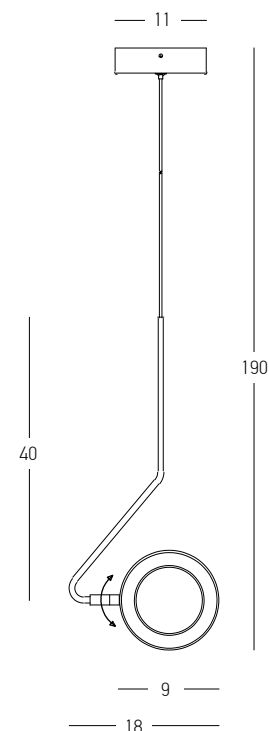

Power	7W
Input	220-240V, 50/60Hz
Color Temperature	3000K
Lumen	780Lm
Cri	80
Dimensions	Ø: 9cm L: 18cm H: 40cm
Base	Ø: 11cm H: 3.5cm
Dimmable Triac	○
Material	Metal - Acrylic
Special Feature	150cm Cable Adjustable Movable Ring Profile 2x1.5cm
Color	White Matt / Code 22044
Color	Black Matt - Gold Matt / Code 22045