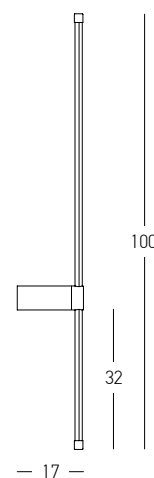

Power 12W
Input 220-240V, 50/60Hz
Color Temperature 3000K
Lumen 838Lm
Cri 80
Dimensions Ø: 1.6cm L: 17cm H: 60cm
Non Dimmable ☒
Material Aluminium - Acrylic
Special Feature Movable Profile
Color Black Matt / **Code 20114**
Color Gold Matt / **Code 20115**