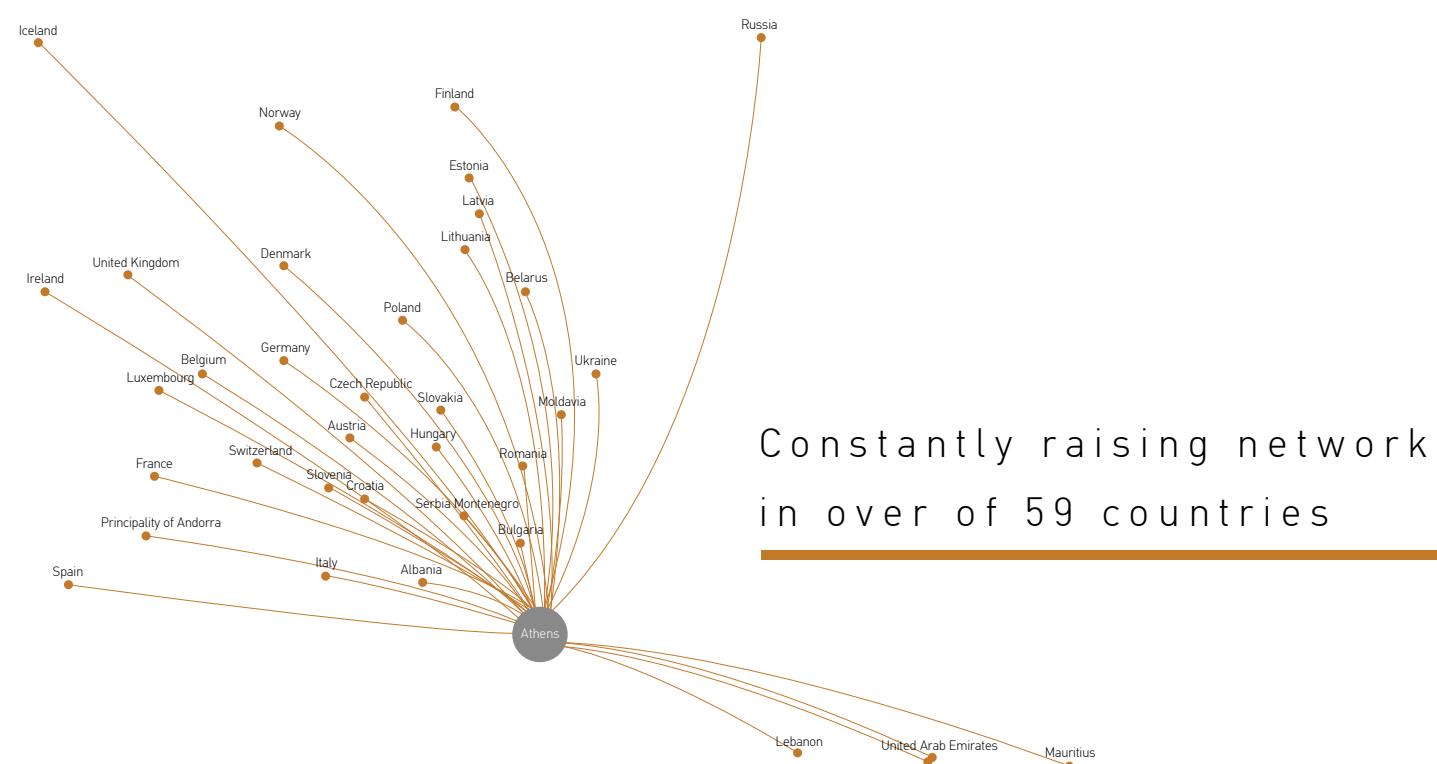

Constantly raising network
in over of 59 countries