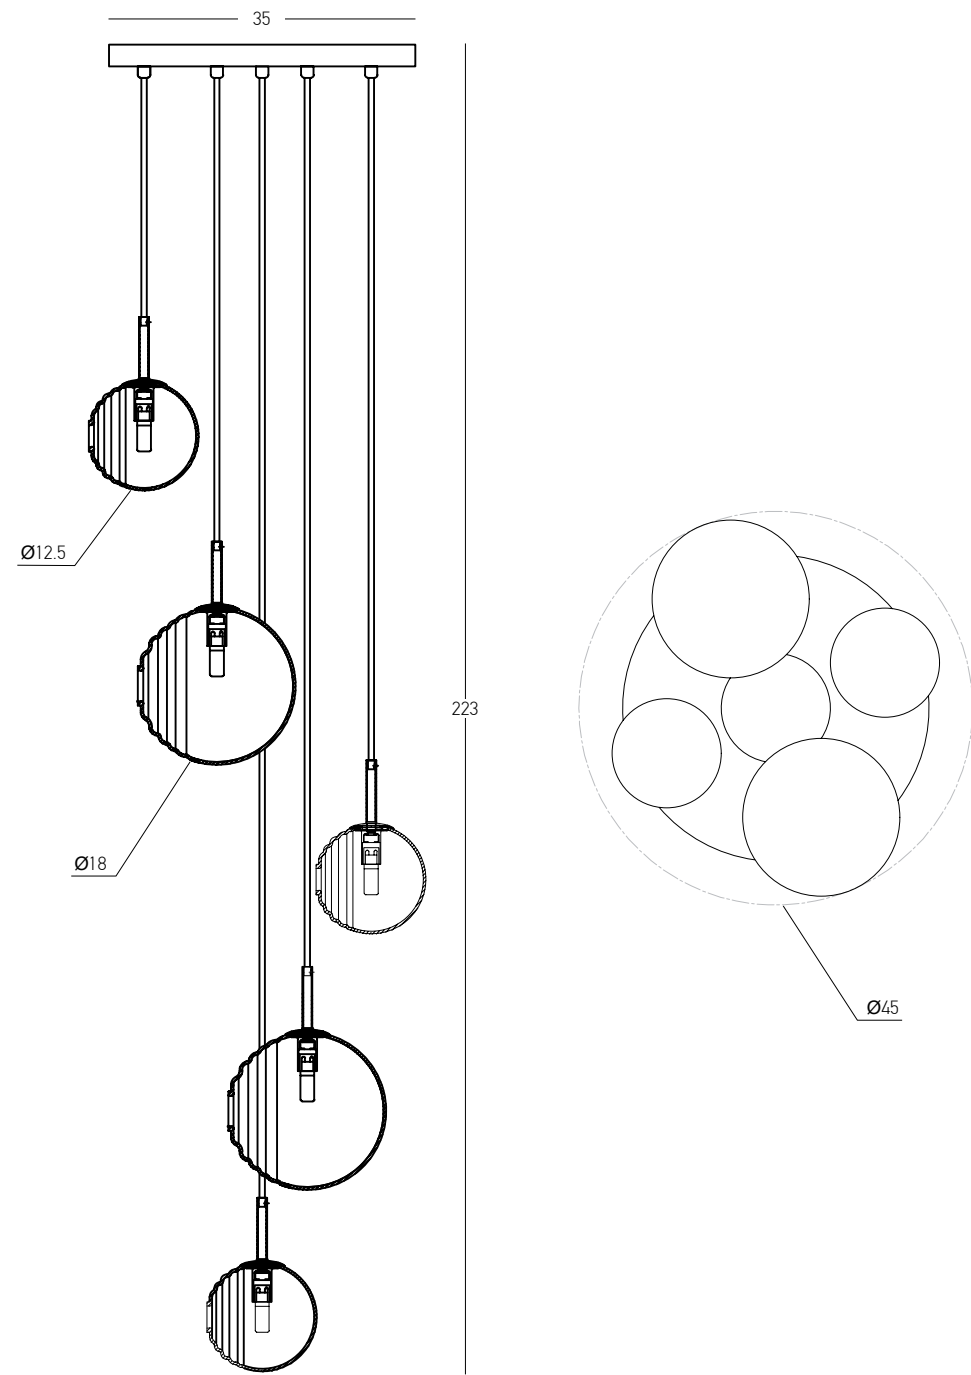

Bulb	5x G9 LED
Power	5W MAX
Input	220-240V, 50/60Hz
Dimensions	Ø: 45cm H: 223cm
Glasses	Ø: 12.5cm . Ø: 18cm
Base	Ø: 35cm H: 2.5cm
Material	Metal - Glass
Special Feature	200cm Cable Adjustable
Color	Black Matt - Clear Frost White & Smoked Glass / Code 23057