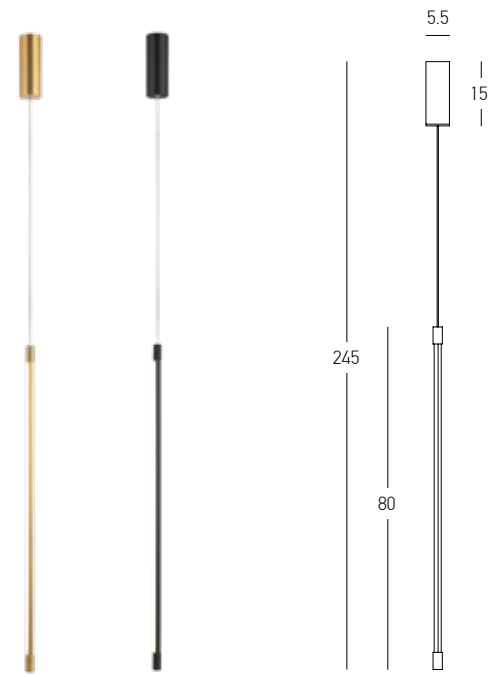

Power 12W
Input 220-240V, 50/60Hz
Color Temperature 3000K
Lumen 960Lm
Cri 80
Dimensions Ø: 1.6cm H: 80cm
Base Ø: 5.5cm H: 15cm
Non Dimmable ☐
Material Aluminium - Acrylic
Special Feature 150cm Cable Adjustable
Color Black Matt / **Code 20121**
Color Gold Matt / **Code 20122**