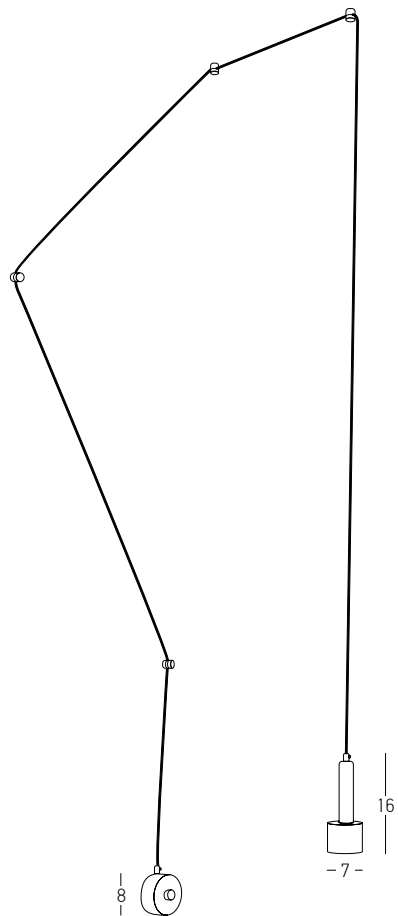

Chrome Matt
Brown Wood Blades

HOTEL I p.558-603

- | | |
|-------------------|--|
| Power | 2.5W + 5W |
| Input | 220-240V, 50/60Hz |
| Color Temperature | 3000K |
| Lumen | 141+178Lm |
| Cri | 80 |
| Dimensions | L: 9.7-16cm W: 9cm H: 63.5cm |
| Non Dimmable | <input checked="" type="checkbox"/> |
| Switch | 2 Switch On/Off |
| Material | Metal - Aluminium - Acrylic |
| Special Feature | Movable Spot + Rotatable Back Light (Ø: 1.9cm)
Stick Ø: 2.7cm H: 11cm |
| Color | Black Matt / Code 23039 |
| Color | White Matt / Code 23040 |