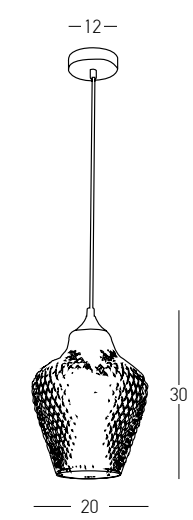

Bulb 1x E27
Power 40W MAX
Input 220-240V, 50/60Hz
Dimensions Ø: 24cm H: 28cm
Base Ø: 12cm H: 2.5cm
Material Metal - Glass
Special Feature 200cm Cable Adjustable
Color Ink Blue - Antique Brass / **Code 19175**

Bulb 1x E27
Power 40W MAX
Input 220-240V, 50/60Hz
Dimensions Ø: 20cm H: 30cm
Base Ø: 12cm H: 2.5cm
Material Metal - Glass
Special Feature 200cm Cable Adjustable
Color Clear Glass - Antique Brass / **Code 19125**