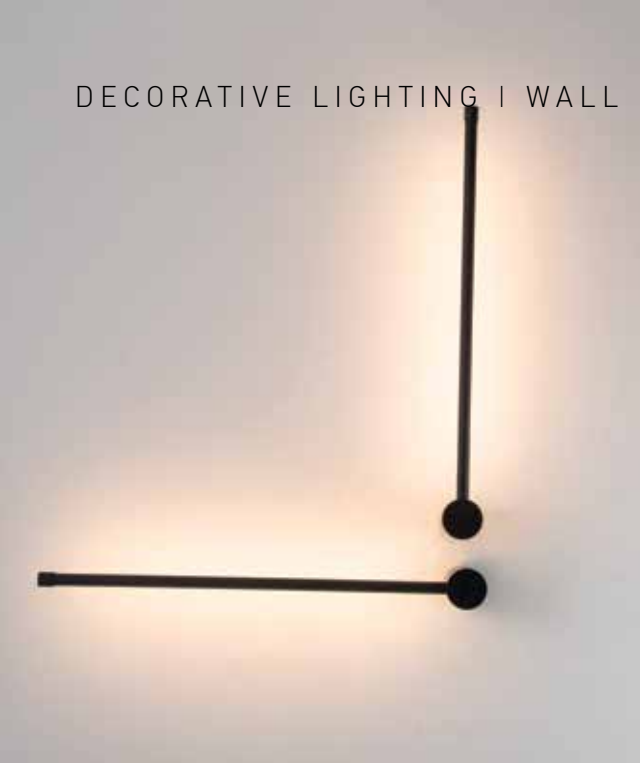

Power 12W
Input 220-240V, 50/60Hz
Color Temperature 3000K
Lumen 838Lm
Cri 80
Dimensions Ø: 1.6cm L: 17cm H: 60cm
Non Dimmable ☒
Material Aluminium - Acrylic
Special Feature Movable Profile
Color Black Matt / **Code 20114**
Color Gold Matt / **Code 20115**

Power 20W
Input 220-240V, 50/60Hz
Color Temperature 3000K
Lumen 1506Lm
Cri 80
Dimensions Ø: 1.6cm L: 17cm H: 100cm
Non Dimmable ☒
Material Aluminium - Acrylic
Special Feature Movable Profile
Color Black Matt / **Code 20116**
Color Gold Matt / **Code 20117**