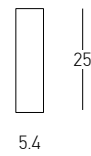

DECORATIVE LIGHTING | CEILING