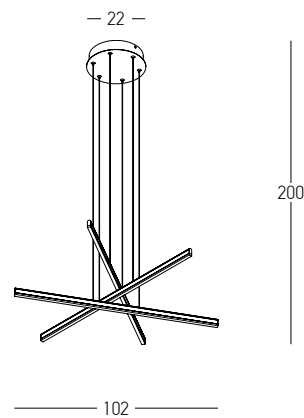

Power 47W
Input 220-240V, 50/60Hz
Color Temperature 3000K
Lumen 3740Lm
Cri 80
Dimensions Ø: 102cm H: 200cm
Base Ø: 22cm H: 4.1 cm
Dimmable Triac ☐
Material Metal - Aluminium - Acrylic
Special Feature 200cm Cable Adjustable
Profile 1x3cm
Color Black Matt / **Code 1947**