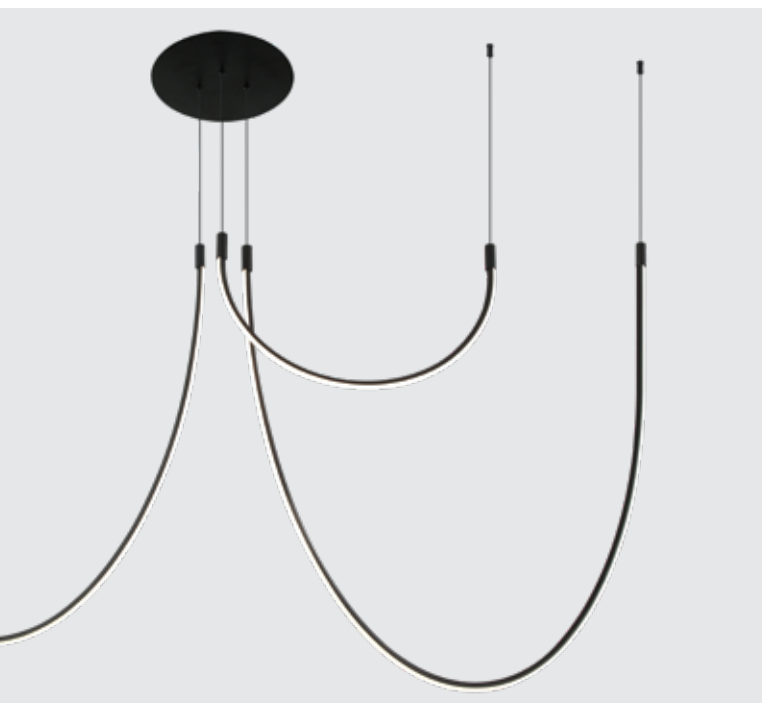

DECORATIVE LIGHTING

DECO | p.016-133

Power 18W
 Input 220-240V, 50/60Hz
 Color Temperature 3000K
 Lumen 1445Lm
 Cri 90
 Dimensions L: 110cm W: 1.5cm H: 80cm
 Base Ø: 21cm H: 5cm
 Dimmable Triac
 Material Aluminium - Silicon
 Special Feature 150cm Cable Adjustable
 Lighting Tube Ø: 1.5cm
 Color Black Matt / **Code 23052**

Power 46W
 Input 220-240V, 50/60Hz
 Color Temperature 3000K
 Lumen 3137Lm
 Cri 90
 Dimensions Ø: 160cm H: 80cm
 Base Ø: 30cm H: 5cm
 Dimmable Triac
 Material Aluminium - Silicon
 Special Feature 150cm Cable Adjustable
 Lighting Tube Ø: 1.5cm
 Color Black Matt / **Code 23051**