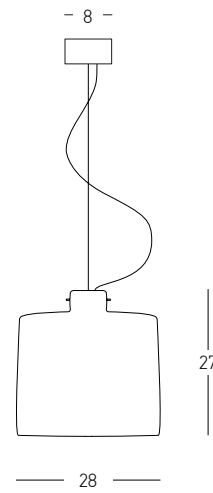

Bulb 1x E27
Power 40W MAX
Input 220-240V, 50/60Hz
Dimensions Ø: 28cm H: 27cm
Base Ø: 8cm H: 3.5cm
Material Clay
Special Feature 120cm Fabric Cable Adjustable
Color White Matt / **Code 22216**