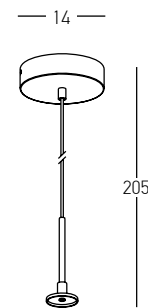

Terminal Diffuser
6V | 5W | 350Lm
3000K | CRi 90 | IP44
Dimmable Triac
Metal - Opal Glass

Black Matt
Code 22231-B

White Matt
Code 22231-W

Gold Matt
Code 22231-G