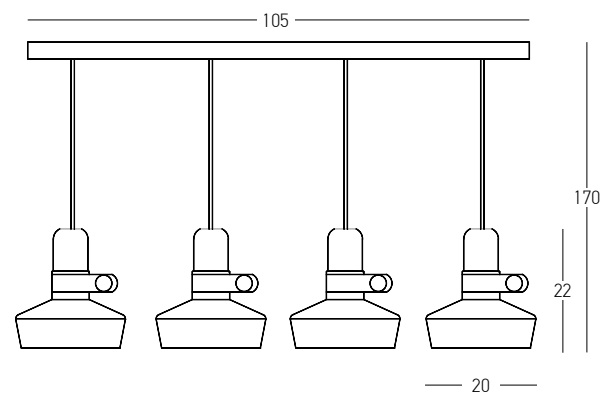

Bulb 1x E27
Power 40W MAX
Input 220-240V, 50/60Hz
Dimensions Ø: 20cm H: 22cm
Base Ø: 10cm H: 2cm
Material Metal - Leather - Wood
Special Feature 200cm Cable Adjustable
Color Black Matt / **Code 1990**
Color White Matt / **Code 1992**

Bulb 4x E27
Power 40W MAX
Input 220-240V, 50/60Hz
Dimensions Ø: 20cm L: 105cm H: 170cm
Base L: 105cm W: 6.5cm H: 2.7cm
Material Metal - Leather - Wood
Special Feature 150cm Cable Adjustable
Color Black Matt / **Code 1993-B**
Color White Matt / **Code 1993-W**