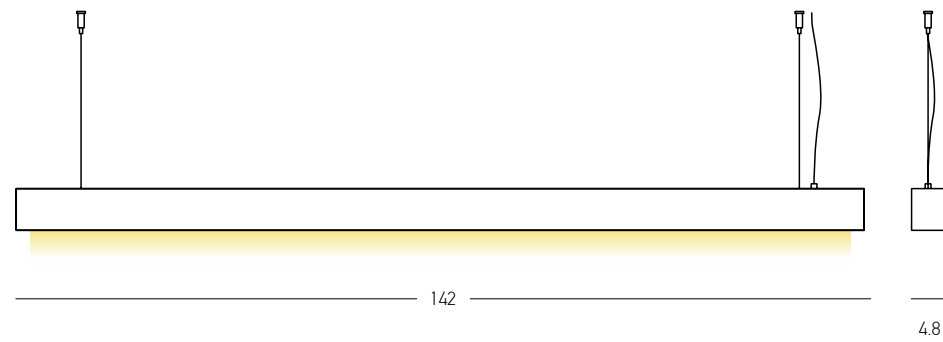

DECORATIVE LIGHTING | ACOUSTIC & LINEAR

Power 45W
Input 220-240V, 50/60Hz
Color Temperature 3000K
Lumen 6300Lm
Cri 80
Dimensions L: 142cm W: 4.8cm H: 7.8cm
Base Ø: 8cm H: 3.5cm
Non Dimmable ☒
Material Aluminium - PC Diffuser
Special Feature 200cm Fabric Cable Adjustable
Optional Dimming DALI
Color Painted Bronze / **Code 22210**