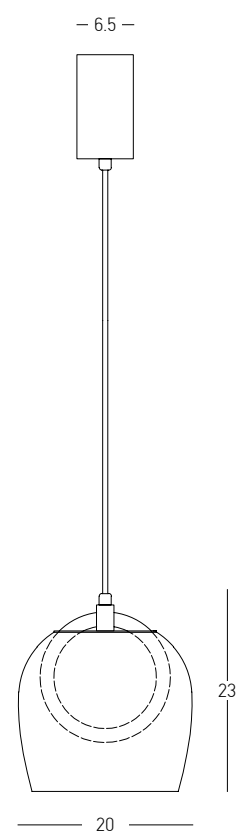

Power 23W
 Input 220-240V, 50/60Hz
 Color Temperature 3000K
 Lumen 2461Lm
 Cri 80
 Dimensions Ø: 32cm H: 53cm
 Base Ø: 20cm H: 3cm
 Non Dimmable ☒
 Material Metal - Smoked Glass - Opal Glass
 Special Feature 150cm Cable Available
 Color Black Matt / **Code 23085**

DECORATIVE LIGHTING | DECO

Bulb 8x G9 LED
 Power 5W MAX
 Input 220-240V, 50/60Hz
 Dimensions L: 113cm W: 63cm H: 43-73-103cm
 Glass Ø: 15cm
 Base Ø: 12cm H: 2.5cm
 Material Metal - Clear Glass - Opal Glass
 Color Gold Matt / **Code 23023**

Bulb 2x G9 LED
 Power 5W MAX
 Input 220-240V, 50/60Hz
 Dimensions L: 21cm W: 15cm H: 37cm
 Glass Ø: 15cm
 Base Ø: 12cm L: 2.5cm
 Material Metal - Clear Glass - Opal Glass
 Color Gold Matt / **Code 23022**

- Power 6W
- Input 220-240V, 50/60Hz
- Color Temperature 3000K
- Lumen 639Lm
- Cri 80
- Dimensions Ø: 20cm H: 23
- Base Ø: 6.5cm H: 12cm
- Non Dimmable ☒
- Material Metal - Glass
- Special Feature 200cm Cable Adjustable
- Color Black Matt - Smoked Glass / **Code 23078**
- Color Black Matt - Champagne Glass / **Code 23079**
- Color Black Matt - Clear Glass / **Code 23080**