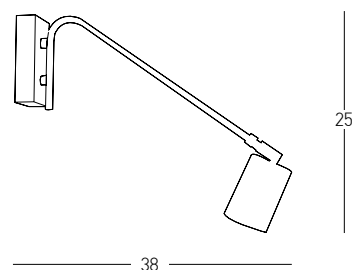

Bulb 1x GU10
Power 25W MAX
Input 220-240V, 50/60Hz
Dimensions L: 38cm W: 8.3cm H: 25cm
Spot Dimensions Ø: 6cm H: 9cm
Base L: 2.7cm W: 8.3cm H: 12cm
Material Metal
Color Sandy Black - Painted Gold / **Code 22228**

Bulb 1x GU10
Power 25W MAX
Input 220-240V, 50/60Hz
Dimensions H: 18cm
Spot Dimensions Ø: 6cm H: 9cm
Base Ø: 5cm H: 2cm
Material Metal
Color Painted Bronze / **Code 22187**