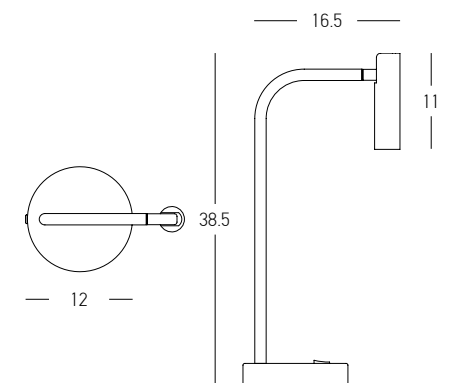

Power 2.5W
Input 220-240V, 50/60Hz
Color Temperature 3000K
Lumen 178Lm
Cri 80
Dimensions Ø: 12cm H: 38.5cm
Base Ø: 12cm H: 2.5cm
Spot Dimension Ø: 3cm L: 11cm
Non Dimmable ☒
Material Metal - Aluminium
Special Feature Movable Spot
Color Gold Matt / Code 23037