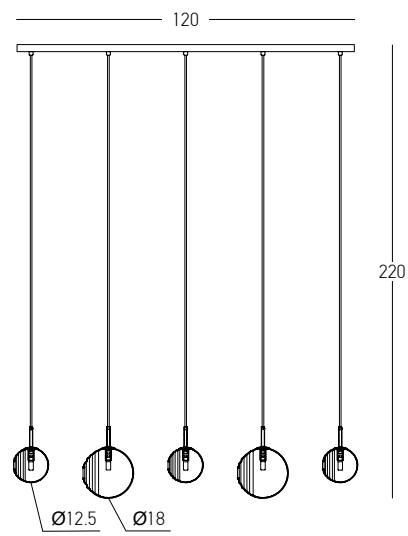

DECORATIVE LIGHTING | GLASS

Bulb 1x G9 LED
Power 5W MAX
Input 220-240V, 50/60Hz
Dimensions Ø: 12.5cm H: 20cm
Base Ø: 10cm H: 2cm
Glass Ø: 12.5cm
Material Metal - Glass
Special Feature 200cm Cable Adjustable
Color Black Matt - Clear Frost White Glass / **Code 23058**
Color Black Matt - Smoked Glass / **Code 23059**

Bulb 5x G9 LED
Power 5W MAX
Input 220-240V, 50/60Hz
Dimensions L: 120cm W: 18cm H: 220cm
Glasses Ø: 12.5cm , Ø: 18cm
Base L: 120cm W: 8cm H: 2.5cm
Material Metal - Glass
Special Feature 200cm Cable Adjustable
Color Black Matt - Clear Frost White & Smoked Glass / **Code 23056**