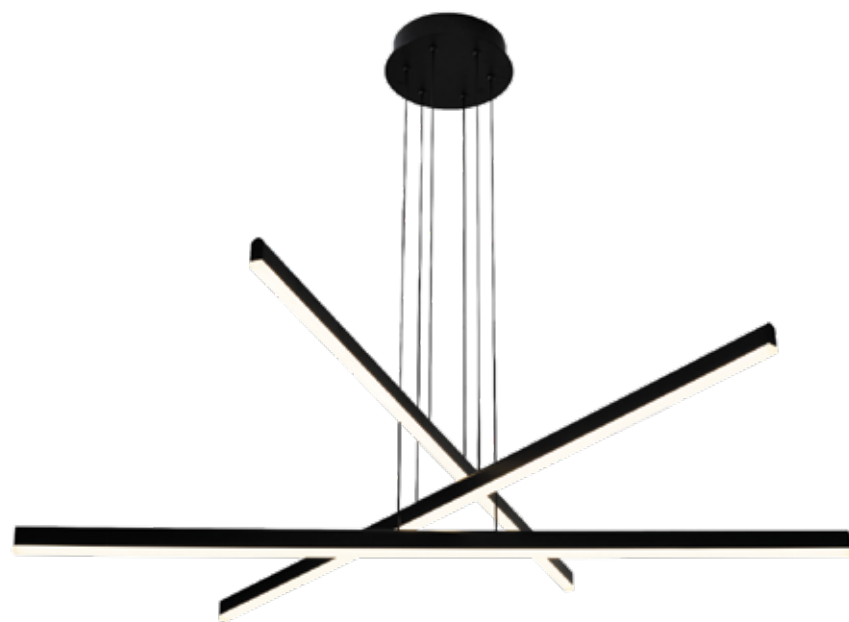

Power 47W
Input 220-240V, 50/60Hz
Color Temperature 3000K
Lumen 3740Lm
Cri 80
Dimensions Ø: 102cm H: 200cm
Base Ø: 22cm H: 4.1 cm
Dimmable Triac ☐
Material Metal - Aluminium - Acrylic
Special Feature 200cm Cable Adjustable
Profile 1x3cm
Color Black Matt / **Code 1947**