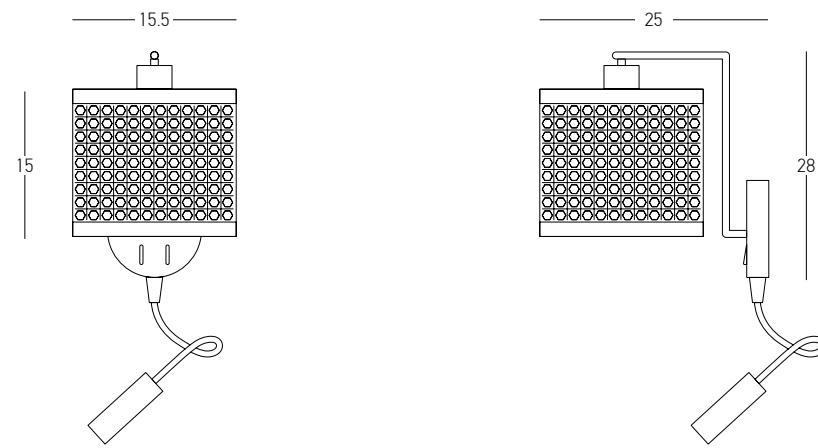

Bulb 1x GU10 LED
 Power 9W MAX
 Input 220-240V, 50/60Hz
 Dimensions Ø: 7cm H: 40cm
 Base Ø: 8cm H: 3.5cm
 Material Wood
 Special Feature 150cm Fabric Cable Adjustable
 Color Natural - Sandy Black / **Code 22214** ☒