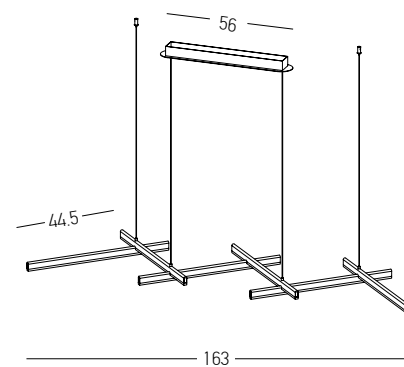

Power 47W
Input 220-240V, 50/60Hz
Color Temperature 3000K
Lumen 3740Lm
Cri 80
Dimensions Ø: 102cm H: 200cm
Base Ø: 22cm H: 4.1 cm
Dimmable Triac ☐
Material Metal - Aluminium - Acrylic
Special Feature 200cm Cable Adjustable
Profile 1x3cm
Color Black Matt / **Code 1947**

Power 98W
Input 220-240V, 50/60Hz
Color Temperature 3000K
Lumen 4626Lm
Cri 80
Dimensions L: 163cm W: 44.5cm H: 200cm
Base L: 56cm W: 5cm H: 4cm
Dimmable Triac ☐
Material Metal - Aluminium - Acrylic
Special Feature 200cm Cable Adjustable
Profile 1x3cm
Color Black Matt / **Code 1948**