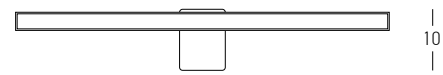

Power 10W
Input 220-240V, 50/60Hz
Color Temperature 3000K
Lumen 610Lm
Cri 81
Dimensions L: 61cm W: 10cm H: 7.5cm
Base Ø: 7.5cm L: 10cm
Non Dimmable ☒
Material Aluminium - Acrylic
Special Feature IP54
Profile 2.5 x 2.2cm
Color Sandy Black / **Code 22124**