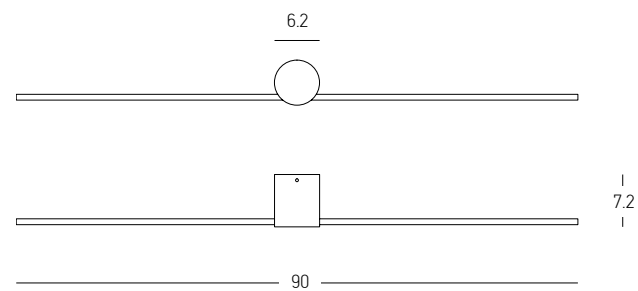

Power 9W
Input 220-240V, 50/60Hz
Color Temperature 3000K
Lumen 720Lm
Cri 80
Dimensions L: 7.2cm W: 60cm H: 6.2cm
Base Ø: 6.2cm L: 7.2cm
Non Dimmable ☒
Material Aluminium
Special Feature IP 44
Profile 0.8 x 0.8cm
Color Sandy Black / **Code 20145**

Power 13W
Input 220-240V, 50/60Hz
Color Temperature 3000K
Lumen 1040Lm
Cri 80
Dimensions L: 7.2cm W: 90cm H: 6.2cm
Base Ø: 6.2cm L: 7.2cm
Non Dimmable ☒
Material Aluminium
Special Feature IP 44
Profile 0.8 x 0.8cm
Color Sandy Black / **Code 20146**