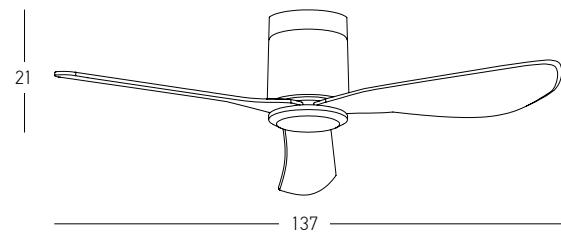

LED Light Source Without Light
Input 220-240V, 50/60Hz
dB 20
Dimensions 54" Ø: 137cm H: 21cm
Air Flow 195m³ min
Night Mode Time Setting 1h / 2h / 4h / 8h
Material Metal - ABS
Special Feature TUYA WiFi Remote Control
Summer & Winter Function
Motor Feature DC Motor 40W
5 Speeds
Color Black Matt / Code 20257