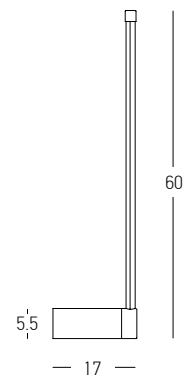

Power 12W
Input 220-240V, 50/60Hz
Color Temperature 3000K
Lumen 838Lm
Cri 80
Dimensions Ø: 1.6cm L: 17cm H: 60cm
Non Dimmable ☒
Material Aluminium - Acrylic
Special Feature Movable Profile
Color Black Matt / **Code 20114**
Color Gold Matt / **Code 20115**

Power 20W
Input 220-240V, 50/60Hz
Color Temperature 3000K
Lumen 1506Lm
Cri 80
Dimensions Ø: 1.6cm L: 17cm H: 100cm
Non Dimmable ☒
Material Aluminium - Acrylic
Special Feature Movable Profile
Color Black Matt / **Code 20116**
Color Gold Matt / **Code 20117**