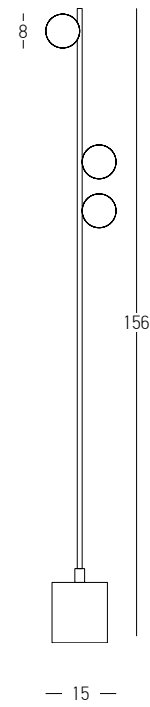

DECORATIVE LIGHTING | FLOOR & TABLE

Bulb 3x G9 LED
Power 9W MAX
Input 220-240V, 50/60Hz
Dimensions H: 156cm
Base L: 15cm W: 15cm H: 15cm
Material Metal - Marble - Opal Glass
Special Feature 150cm Cable Available
Opal Glass Ø: 8cm
Color White Marble - Gold Matt / **Code 18179**