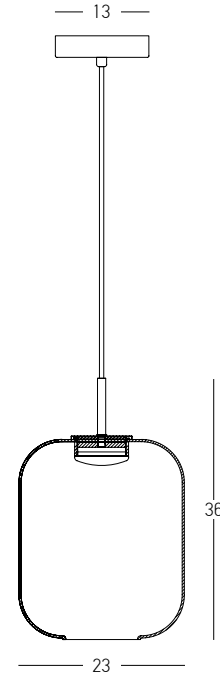

DECORATIVE LIGHTING | GLASS

Power 12W
Input 220-240V, 50/60Hz
Color Temperature 3000K
Lumen 780Lm
Cri 80
Dimensions Ø: 15cm H: 36cm
Base Ø: 13cm H: 3cm
Non Dimmable ☒
Material Metal - Glass
Special Feature 200cm Fabric Cable Adjustable
Color Black Matt - Gold Glass / **Code 23218**
Color Black Matt - Copper Glass / **Code 23219**

Power 12W
Input 220-240V, 50/60Hz
Color Temperature 3000K
Lumen 780Lm
Cri 80
Dimensions Ø: 23cm H: 36cm
Base Ø: 13cm H: 3cm
Non Dimmable ☒
Material Metal - Glass
Special Feature 200cm Fabric Cable Adjustable
Color Black Matt - Gold Glass / **Code 23215**
Color Black Matt - Copper Glass / **Code 23216**