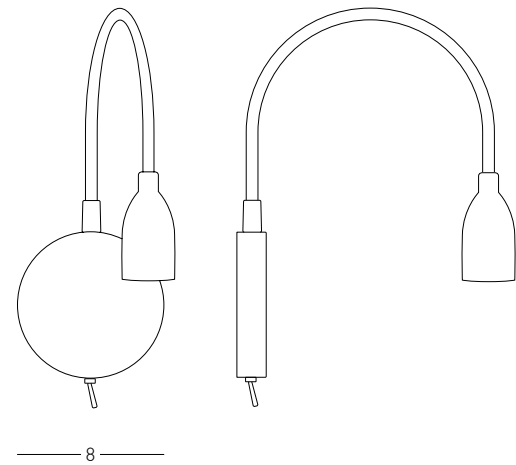

Power 3W
Input 220-240V, 50/60Hz
Color Temperature 3000K
Lumen 240Lm
Cri 80
Base Ø: 8cm L: 3cm
Non Dimmable ☒
Switch On/Off
Material Metal - Aluminium
Special Feature Flex 20cm
Color Chrome / **Code H30**