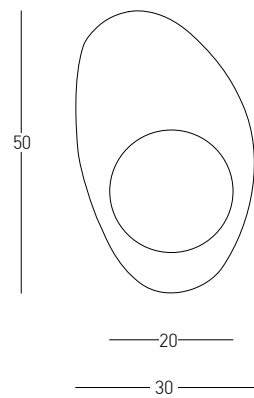

Bulb 1x E27
Power 20W MAX
Input 220-240V, 50/60Hz
Dimensions L: 24cm W: 30cm H: 50cm
Base Ø: 15cm H: 3cm
Material Metal - Opal Glass
Special Feature Opal Glass Ø: 20cm
Color Painted Gold / **Code 22200**