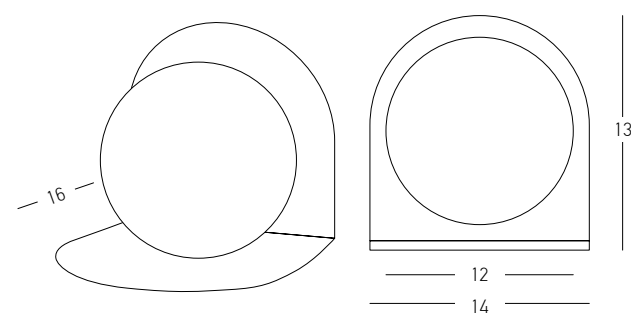

DECORATIVE LIGHTING | HOTEL

Bulb 1x G9 LED
Power 7W MAX
Input 220-240V, 50/60Hz
Dimensions L: 16cm W: 14cm H: 13cm
Material Metal - Opal Glass
Special Feature Opal Glass Ø: 12cm
Color Black Matt / **Code 20344-L**