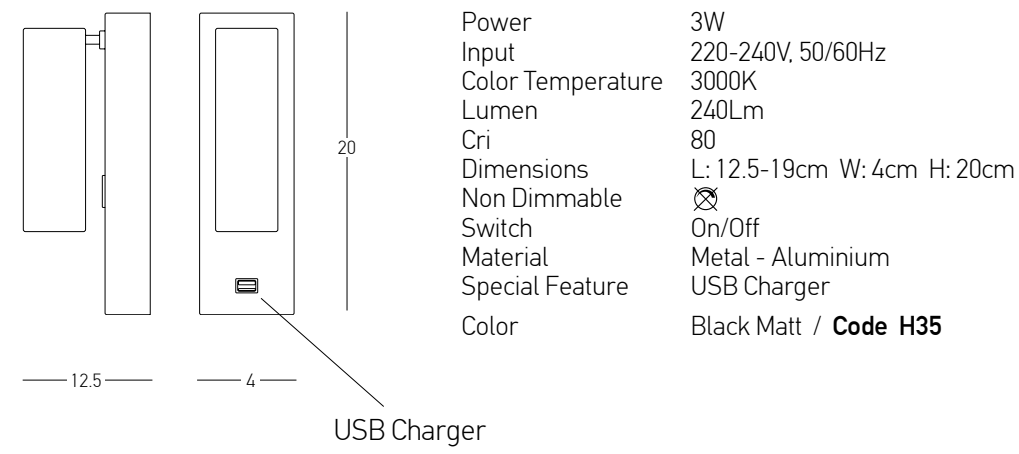

DECORATIVE LIGHTING | HOTEL

Power	7W
Input	220-240V, 50/60Hz
Color Temperature	3000K
Lumen	595Lm
Cri	80
Dimensions	L: 12cm W: 6cm H: 16.2cm
Base	L: 3cm W: 6cm H: 15cm
Non Dimmable	☒
Switch	On/Off
Material	Metal - Aluminium
Special Feature	Shade Ø: 8.5cm H: 6.5cm Movable Shade
Color	Sandy Black - Brown Wood / Code H61