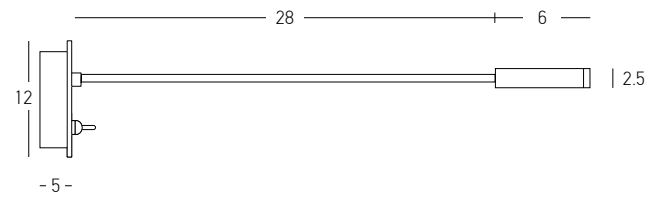

Power 3W
Input 220-240V, 50/60Hz
Color Temperature 3000K
Lumen 240Lm
Cri 80
Dimensions L: 34cm W: 4cm H: 12cm
Depth 5cm
Non Dimmable ☒
Switch On/Off
Material Metal - Aluminium
Cutting Hole 8.6x3.2cm
Special Feature Stick Ø: 2.5cm H: 6cm
Color Black / **Code H69**