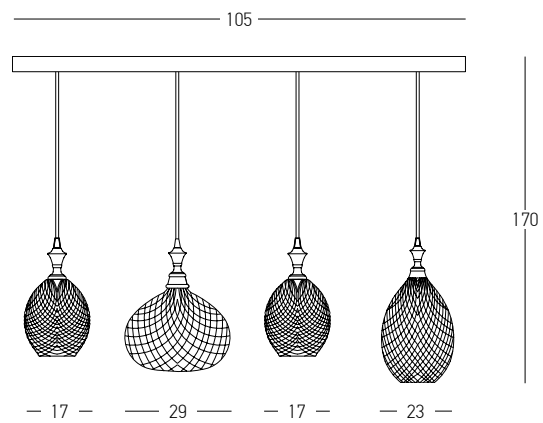

Bulb 3x E27
Power 40W MAX
Input 220-240V, 50/60Hz
Dimensions Ø: 50cm H: 170cm
Base Ø: 50cm H: 3cm
Material Metal - Glass
Special Feature 120cm Fabric Cable Adjustable
Color Black Matt - Smoked Grey / **Code 19241**

Bulb 4x E27
Power 40W MAX
Input 220-240V, 50/60Hz
Dimensions L: 105cm H: 170cm
Base L: 105cm W: 6.5cm H: 2.7cm
Material Metal - Glass
Special Feature 120cm Fabric Cable Adjustable
Color Black Matt - Smoked Grey / **Code 19240**