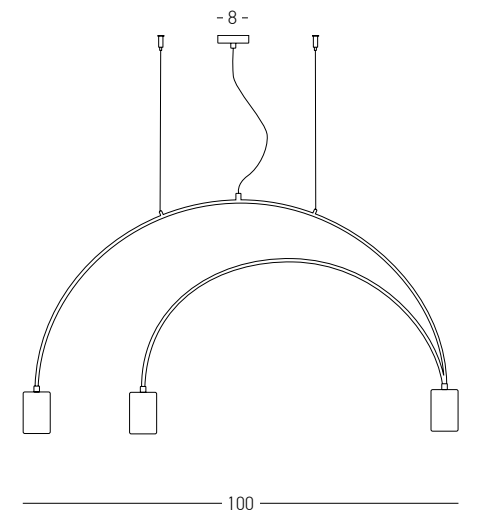

Bulb 3x GU10
Power 25W MAX
Input 220-240V, 50/60Hz
Dimensions L: 100cm W: 6cm H: 60cm
Spot Dimensions Ø: 6cm H: 9cm
Base Ø: 8cm H: 3.5cm
Material Metal
Special Feature 120cm Fabric Cable Adjustable
Color Sandy Black - Painted Gold / **Code 22226**