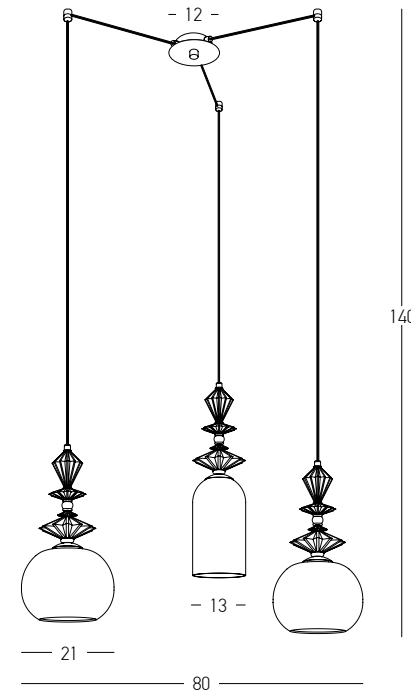

DECORATIVE LIGHTING | GLASS

Bulb 3x E27
Power 40W MAX
Input 220-240V, 50/60Hz
Dimensions Ø: 80cm H: 140cm
Base Ø: 12cm H: 3cm
Glass Ø: 21cm H: 16cm
Ø: 13cm H: 24cm
Material Metal - Ceramic - Opal Glass
Special Feature 150cm Fabric Cable Adjustable
Color Sandy Black - Antique Brass / **Code 22152**