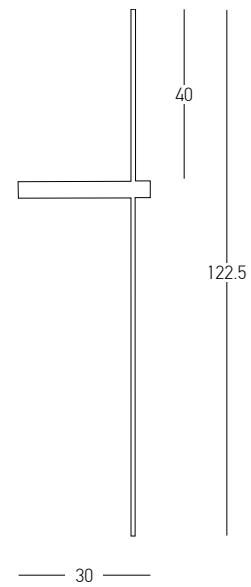

DECORATIVE LIGHTING | WALL

Power 14W
Input 220-240V, 50/60Hz
Color Temperature 3000K
Lumen 960Lm
Cri 80
Dimensions L: 6.3cm W: 30cm H: 122.5cm
Base L: 5cm W: 30cm H: 4cm
Non Dimmable ☒
Material Aluminium - Diffuser
Special Feature Optional Dimming PhaseCut
Color Sandy Black / **Code 19117**