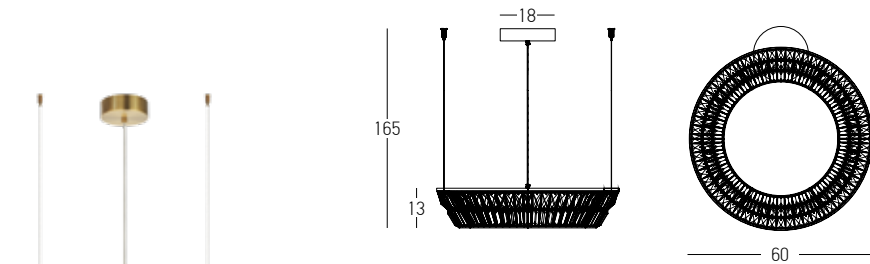

CRYSTAL I p.218-229

DECORATIVE LIGHTING | CRYSTAL

Power 27W
 Input 220-240V, 50/60Hz
 Color Temperature 3000K
 Lumen 1745Lm
 Cri 90
 Dimensions Ø: 40cm H: 13.5cm
 Base Ø: 12cm H: 4cm
 Dimmable Triac
 Material Metal - Crystal
 Special Feature 150cm Cable Adjustable
 Color Antique Brass / **Code 23045**