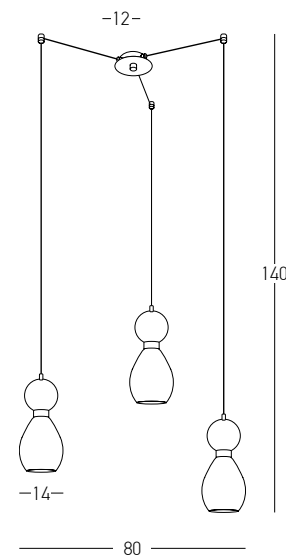

DECORATIVE LIGHTING | MINERAL TEXTURES