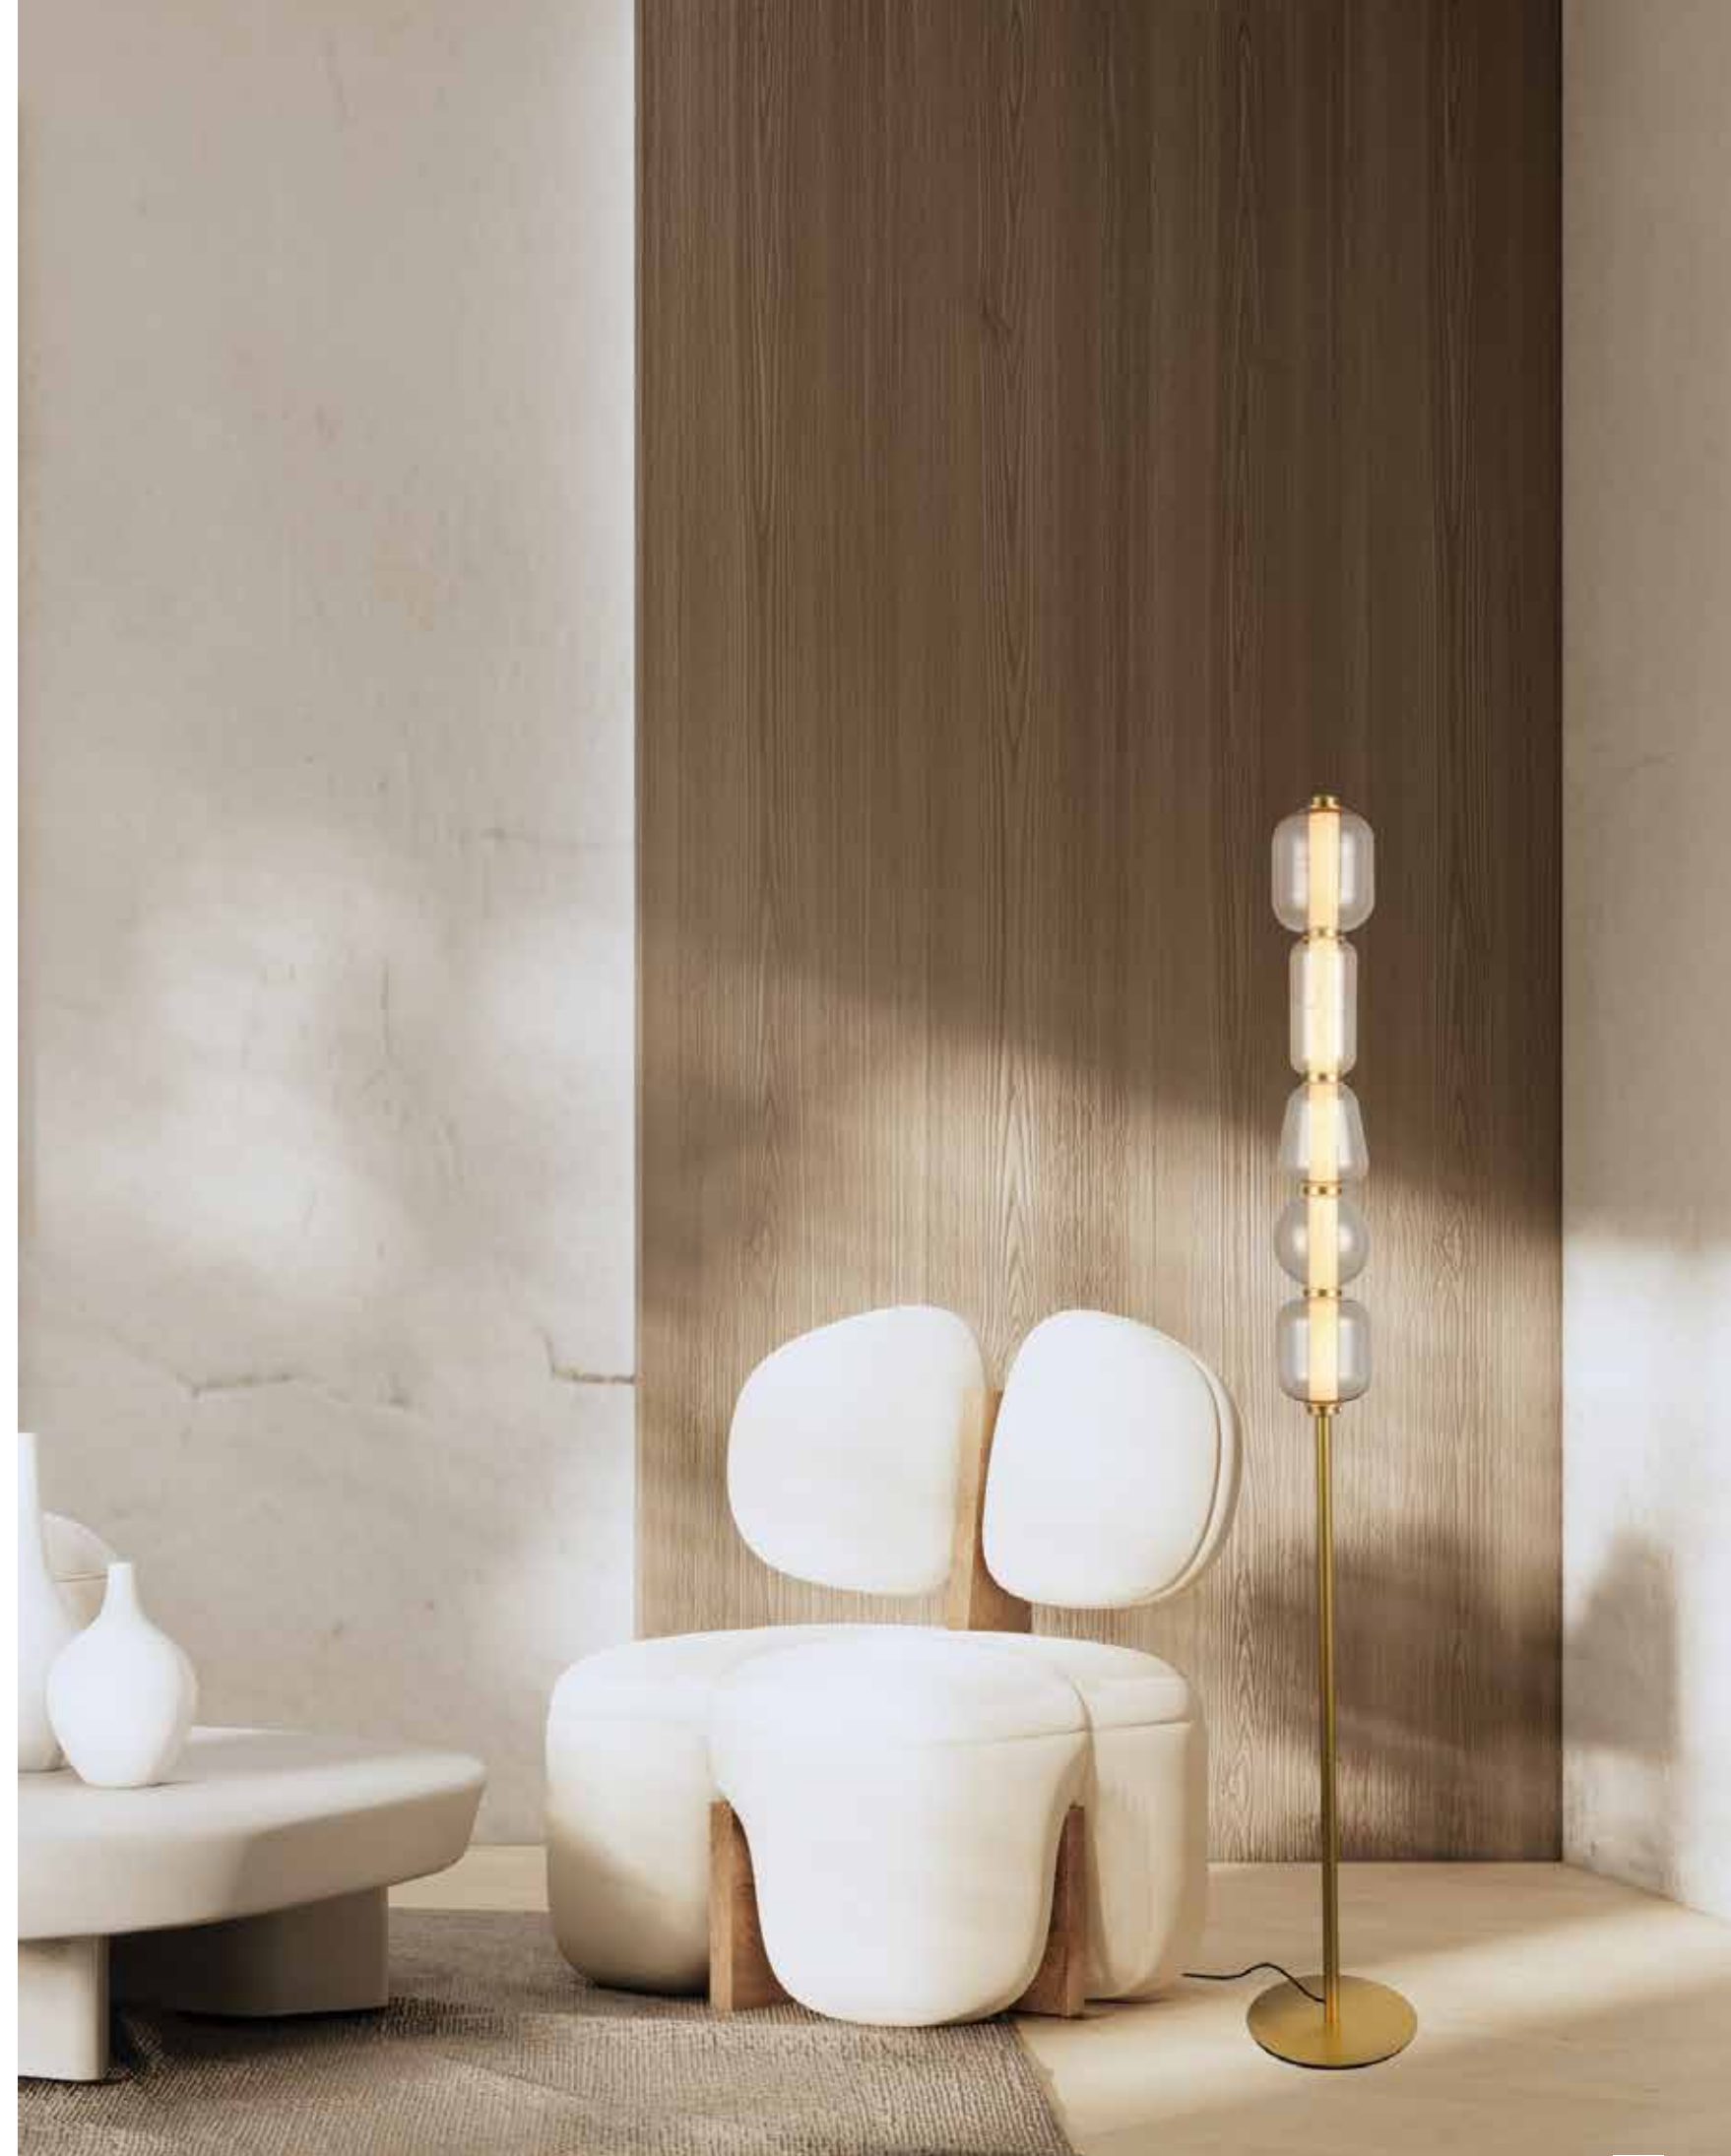

Power 17W
Input 220-240V, 50/60Hz
Color Temperature 3000K
Lumen 1050Lm
Cri 80
Dimensions Ø: 12cm H: 152cm
Base Ø: 22cm
Non Dimmable ☒
Material Metal - Acrylic - Glass
Special Feature 120cm Cable Available
Color Gold Matt - Champagne Glass / **Code 23063**
Color Black Matt - Smoked Glass / **Code 23064**