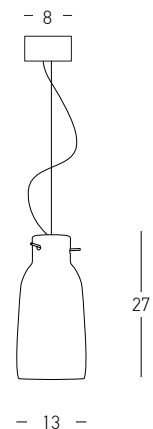

Bulb 1x E27
Power 40W MAX
Input 220-240V, 50/60Hz
Dimensions Ø: 28cm H: 27cm
Base Ø: 8cm H: 3.5cm
Material Clay
Special Feature 120cm Fabric Cable Adjustable
Color White Matt / **Code 22216**

Bulb 1x E27
Power 40W MAX
Input 220-240V, 50/60Hz
Dimensions Ø: 18cm H: 27cm
Base Ø: 8cm H: 3.5cm
Material Clay
Special Feature 120cm Fabric Cable Adjustable
Color White Matt / **Code 22268**

Bulb 1x E27
Power 40W MAX
Input 220-240V, 50/60Hz
Dimensions Ø: 13cm H: 27cm
Base Ø: 8cm H: 3.5cm
Material Clay
Special Feature 120cm Fabric Cable Adjustable
Color White Matt / **Code 22236**