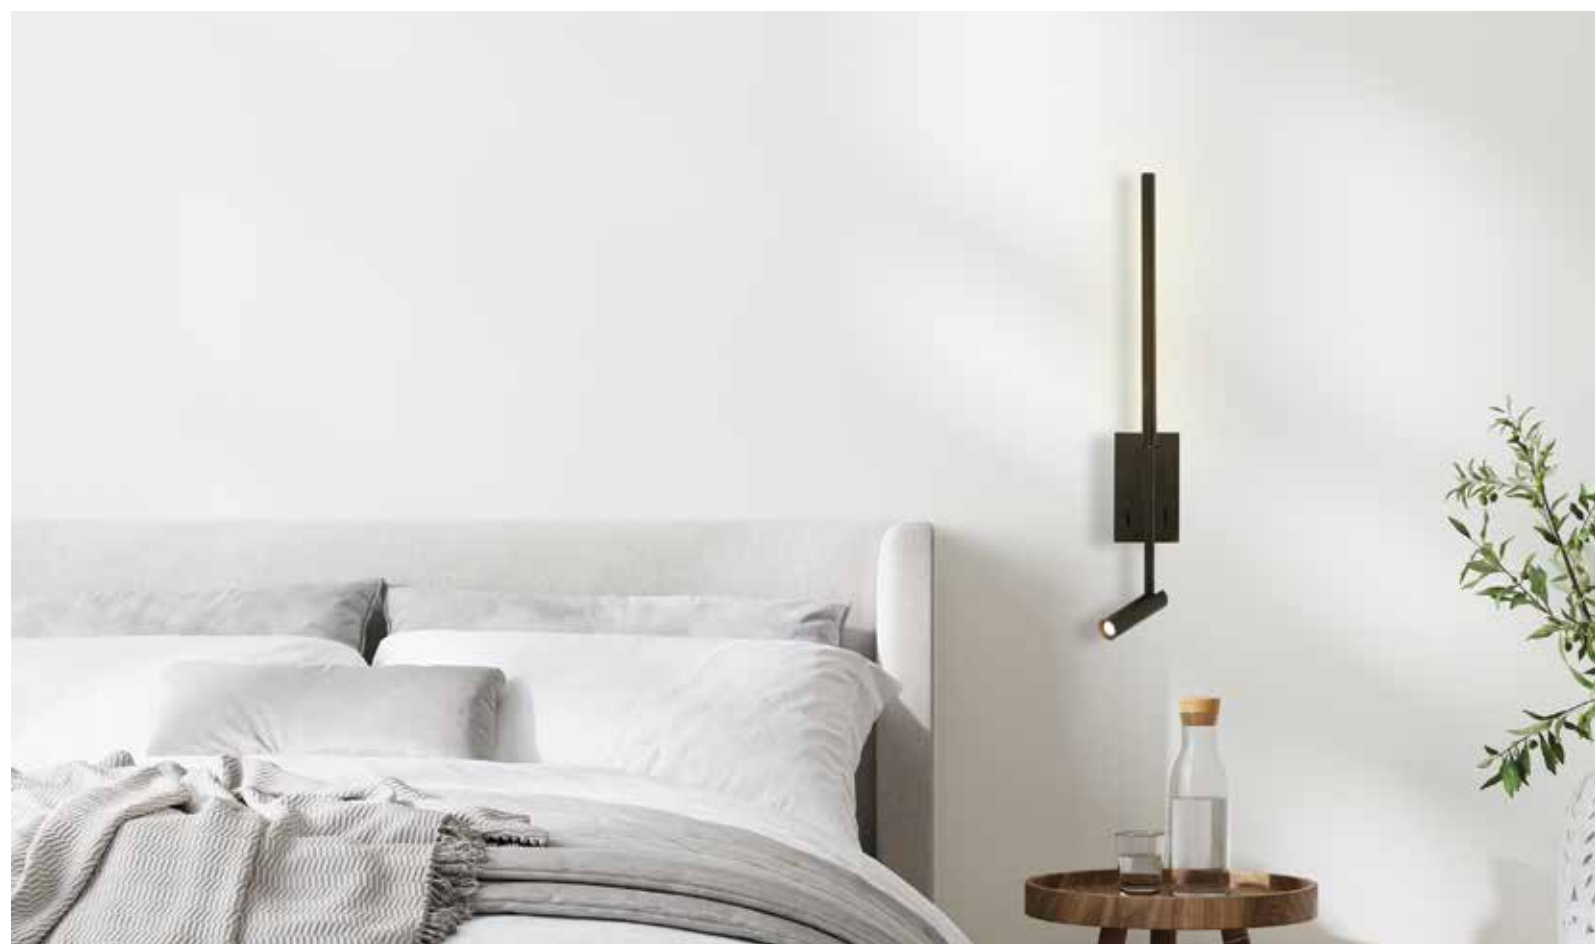

HOTEL I p.558-603