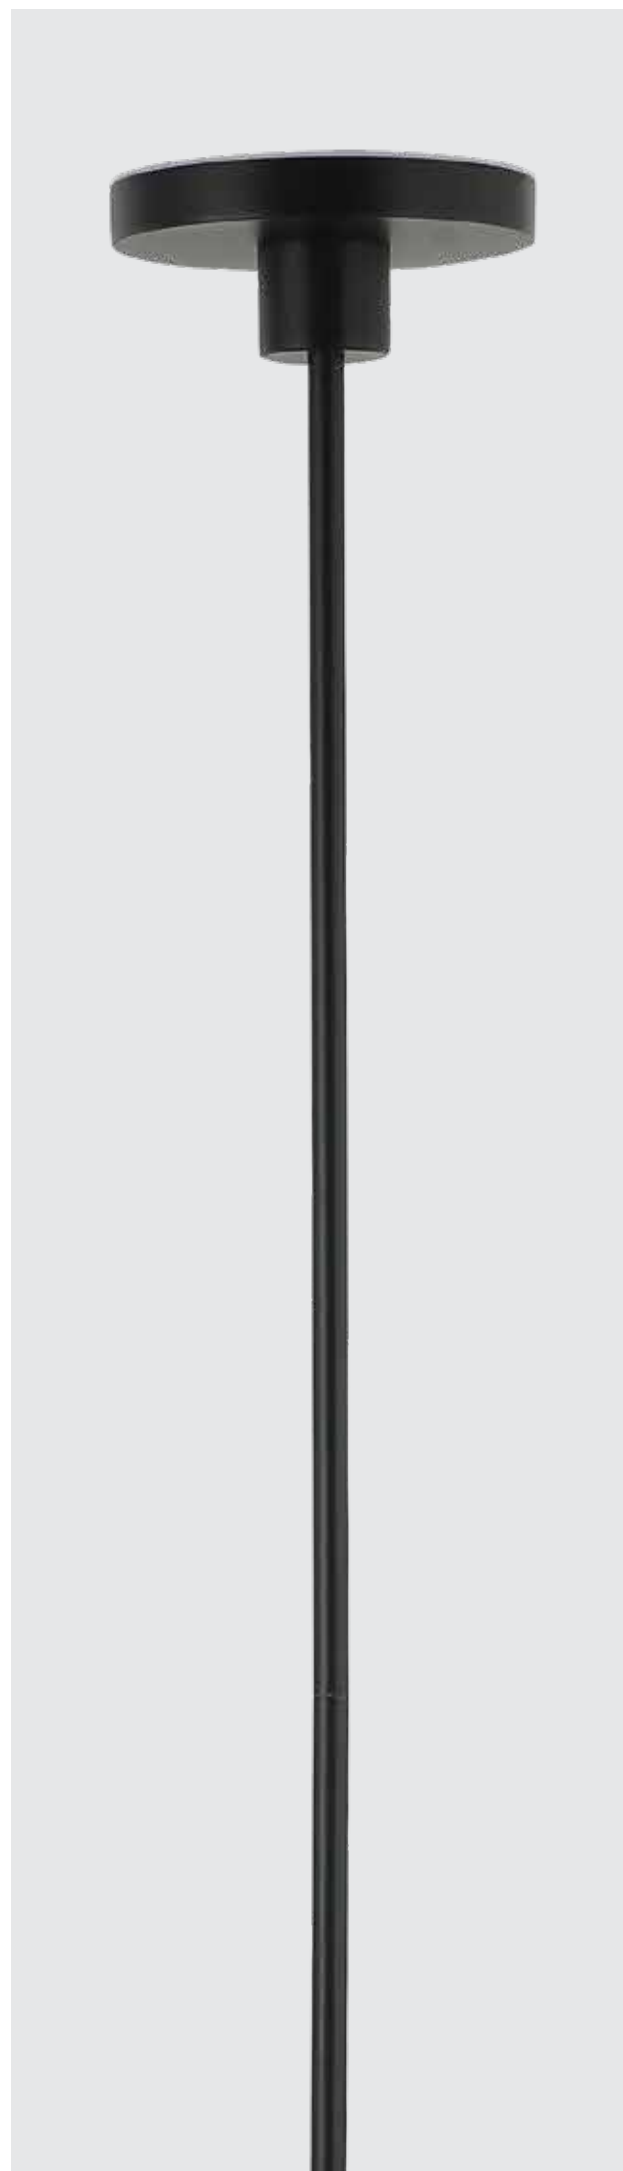

Power	12W
Input	220-240V, 50/60Hz
Color Temperature	3000K
Lumen	1200Lm
Cri	80
Dimensions	Ø: 25cm H: 160cm
Base	Ø: 25cm H: 0.5cm
Material	Metal - Acrylic
Non Dimable	☒
Special Feature	150cm Cable Available Shade Ø: 16cm H: 2cm Uplight
Color	Sandy Black / Code 22065