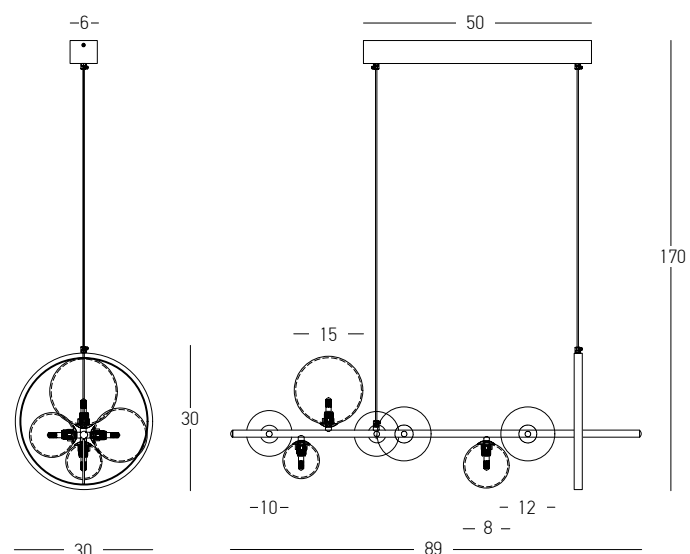

LED
Bulb 14W
Power 7x G9 LED
Input 7W MAX
Color Temperature 220-240V, 50/60Hz
Lumen 3000K
Cri 950Lm
Dimensions 80
Base L: 89cm W: 30cm H: 30cm
Dimmable Triac L: 50cm W: 6cm H: 3.5cm
Material ☉
Clear Glass Metal - Aluminium - Glass - Acrylic
Special Feature Ø: 15cm | Ø: 12cm | Ø: 10cm | Ø: 8cm
Color 140cm Cable Adjustable
Profile 2x1cm
Sandy Black / Code 22063