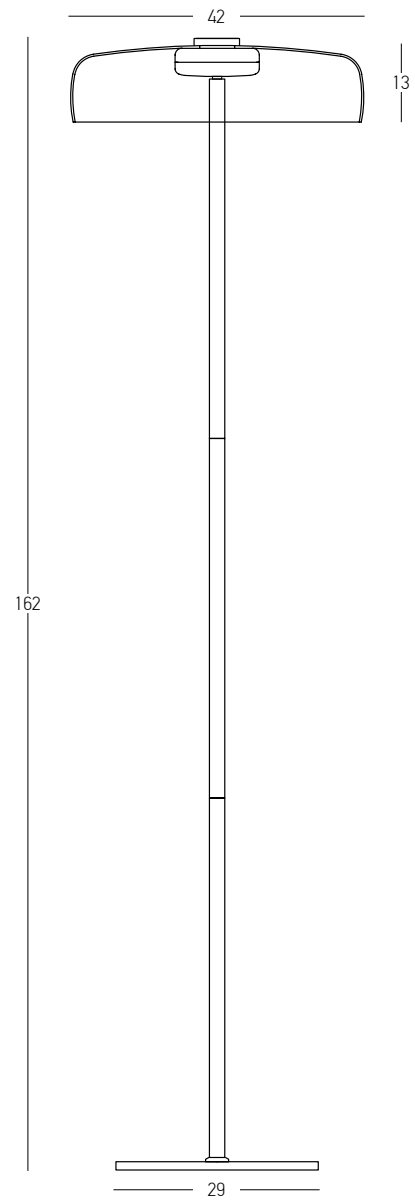

Power 15W
Input 220-240V, 50/60Hz
Color Temperature 3000K
Lumen 1554Lm
Cri 80
Dimensions Ø: 42cm H: 162cm
Glass Ø: 42cm H: 13cm
Base Ø: 29cm H: 1.5cm
Non Dimmable ☒
Material Metal - Smoked Glass
Special Feature 150cm Cable Available
Movable Shade
Color Black Matt / **Code 23055**