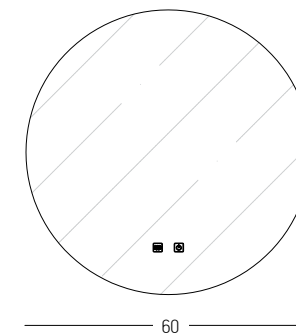

Color Mirror / **Code 22069**

**Anti Fog and
 Back Light
 Touch Switches
 On the Mirror**

Power 25W
 Input 220-240V, 50/60Hz
 Color Temperature 4000K
 Lumen 2600Lm
 Cri 80
 Dimensions Ø: 60cm W: 3.5cm
 Dimmable 
 Material Mirror - Aluminium
 Special Feature Touch Switches
 Antifog
 Back Light
 IP54