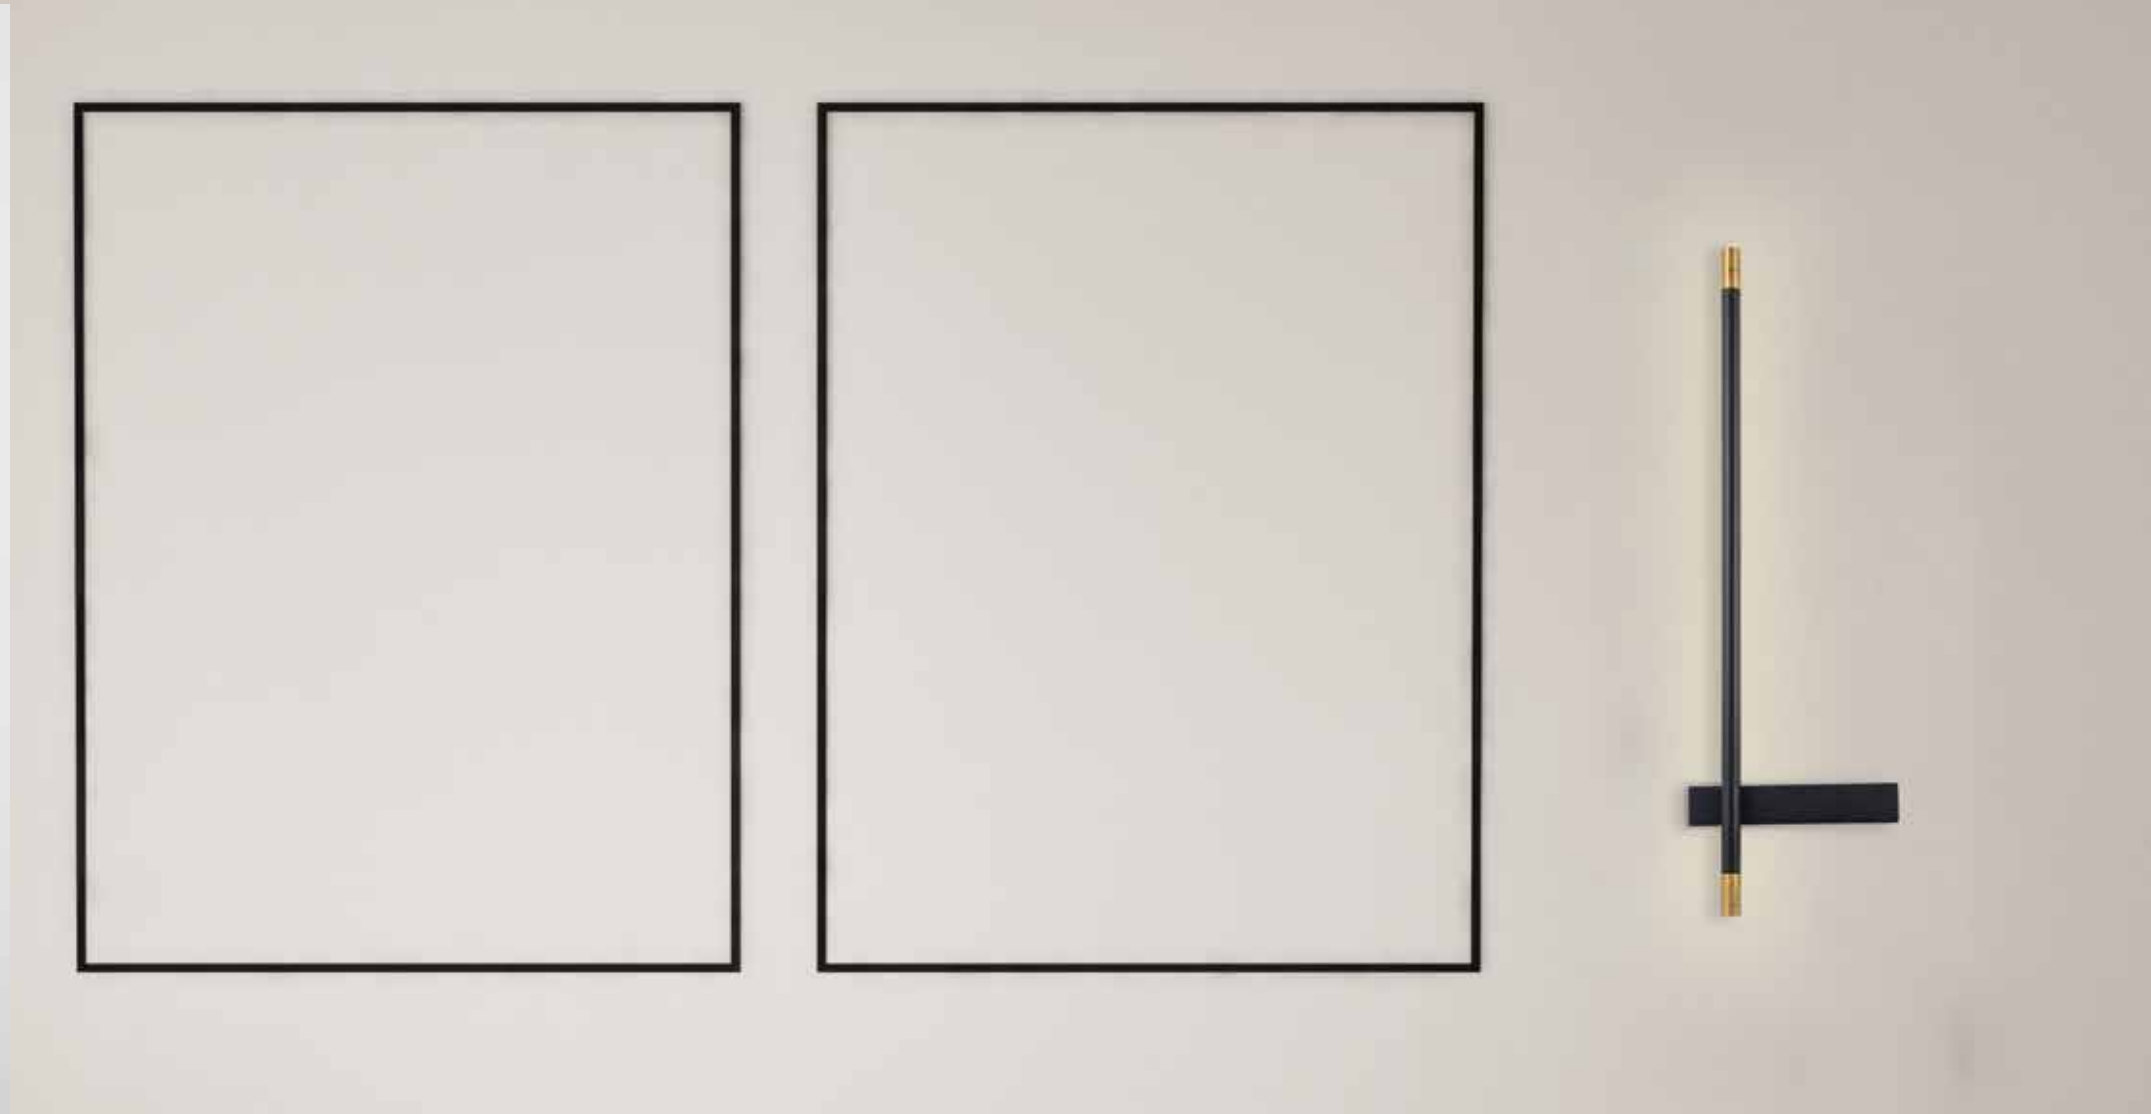

Power 10W
Input 220-240V, 50/60Hz
Color Temperature 3000K
Lumen 900Lm
Cri 90
Dimensions L: 10.5cm W: 25cm H: 80cm
Base L: 8cm W: 25cm H: 5cm
Non Dimmable ☒
Material Aluminium - Acrylic - Brass
Special Feature Profile Ø: 2.4cm
Color Sandy Black - Brushed Brass / **Code 20338**
Color Sandy Black / **Code 20339**