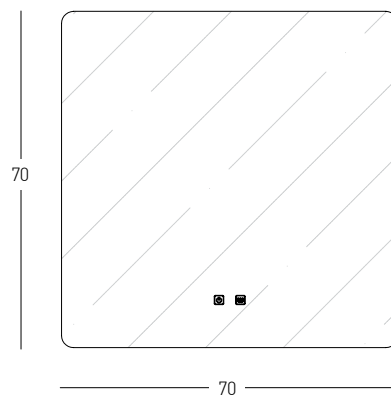

Power 40W
Input 220-240V, 50/60Hz
Color Temperature 4000K
Lumen 4300Lm
Cri 80
Dimensions L: 70cm W: 3.5cm H: 70cm
Dimmable
Material Mirror - Aluminium
Special Feature Touch Switches
Antifog
Back Light
IP54

Color Mirror / **Code 22069**

**Anti Fog and
Back Light
Touch Switches
On the Mirror**