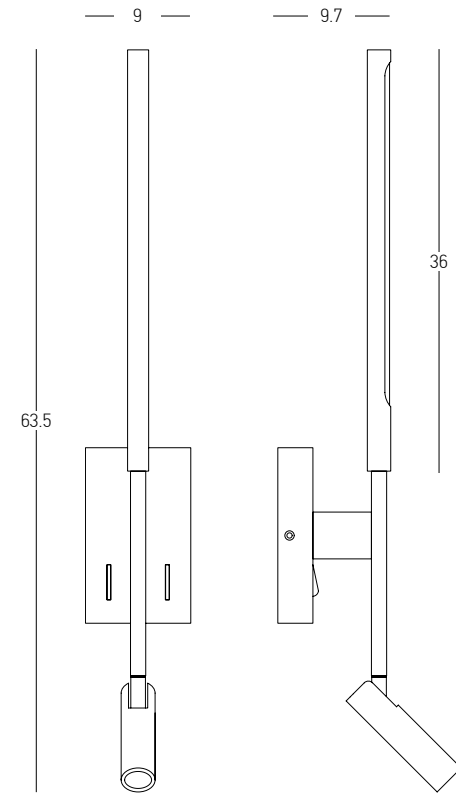

Chrome Matt
Brown Wood Blades

HOTEL I p.558-603

- | | |
|-------------------|--|
| Power | 2.5W + 5W |
| Input | 220-240V, 50/60Hz |
| Color Temperature | 3000K |
| Lumen | 141+178Lm |
| Cri | 80 |
| Dimensions | L: 9.7-16cm W: 9cm H: 63.5cm |
| Non Dimmable | <input checked="" type="checkbox"/> |
| Switch | 2 Switch On/Off |
| Material | Metal - Aluminium - Acrylic |
| Special Feature | Movable Spot + Rotatable Back Light (Ø: 1.9cm)
Stick Ø: 2.7cm H: 11cm |
| Color | Black Matt / Code 23039 |
| Color | White Matt / Code 23040 |