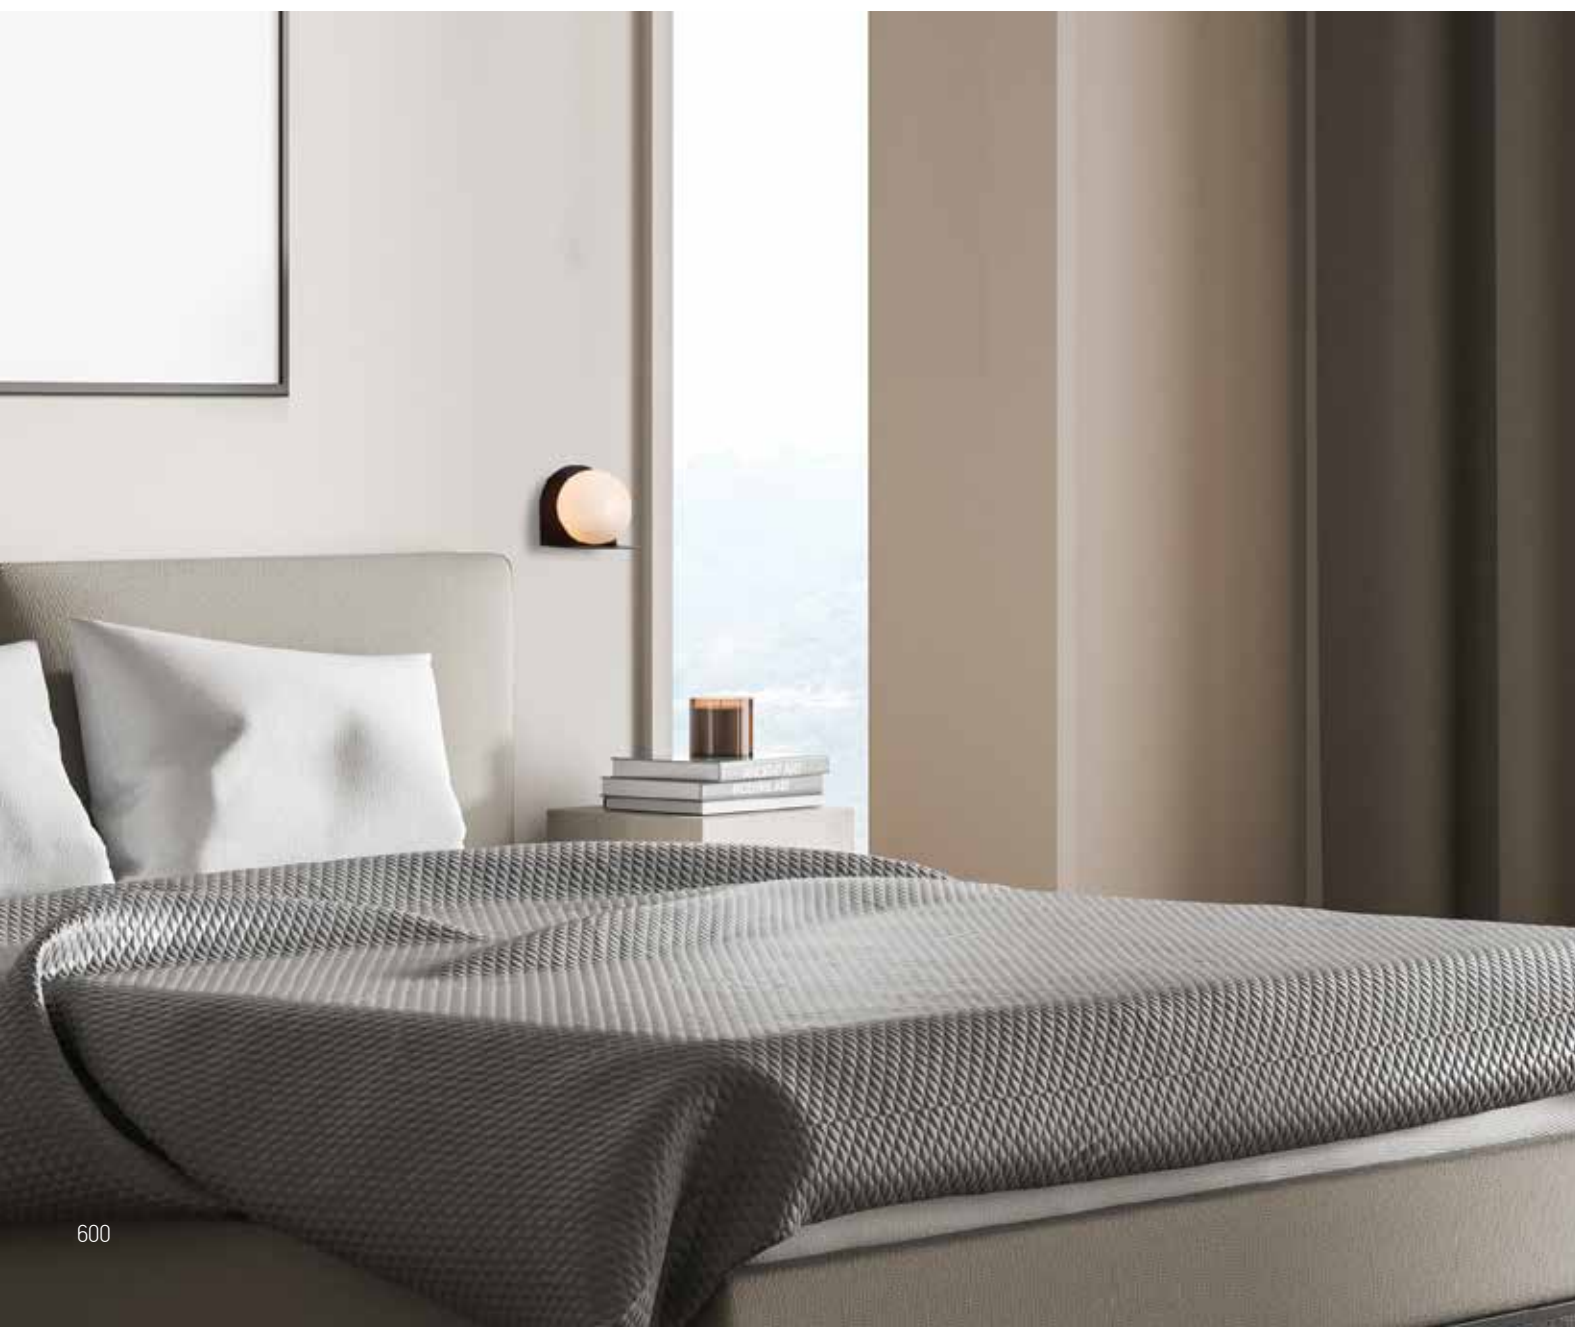

Bulb 1x GU10
Power 50W MAX
Input 220-240V, 50/60Hz
Dimensions L: 7cm W: 11cm H: 10.5cm
Base L: 7cm W: 11cm H: 2.5cm
Material Aluminium
Special Feature Cylinder Ø: 6cm H: 7cm
Color White Matt / **Code 180105**