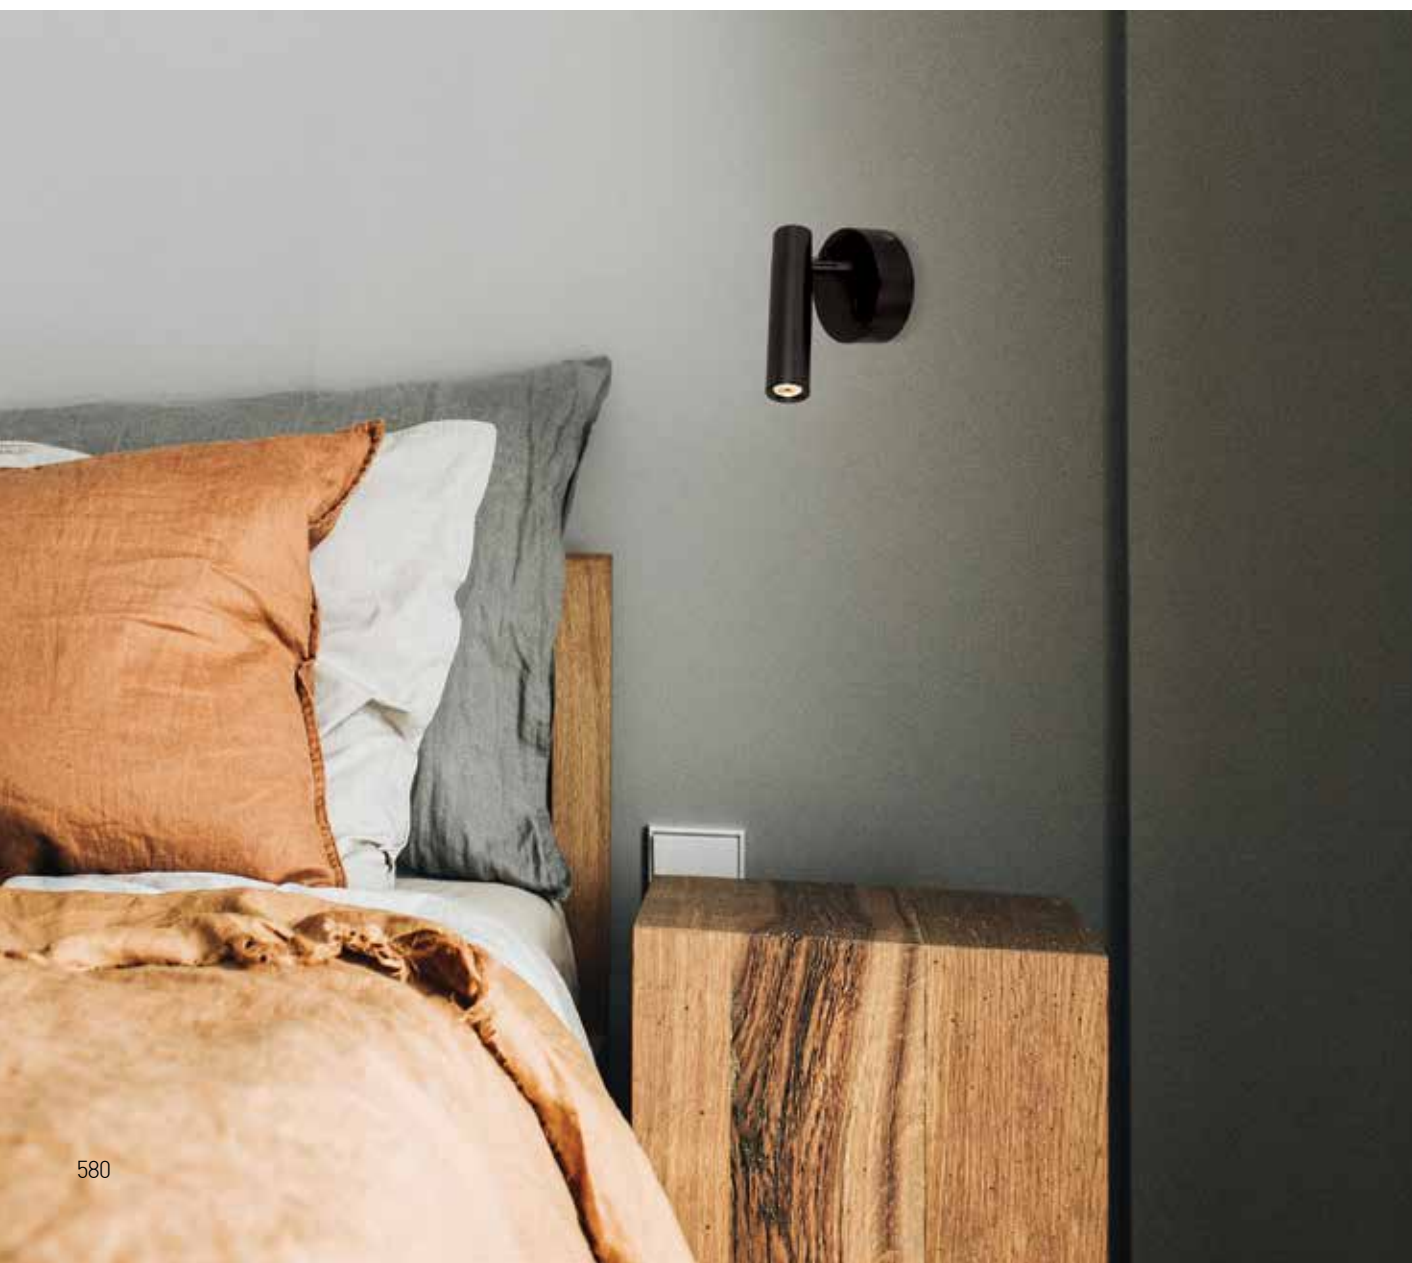

Model Finishing

Gold

Black Matt

Copper

Power 3W
 Input 220-240V, 50/60Hz
 Color Temperature 3000K
 Lumen 240Lm
 Cri 80
 Dimensions Ø: 8cm L: 20-26cm
 Base Ø: 8cm H: 3cm
 Non Dimmable ☒
 Switch On/Off
 Material Metal - Aluminium
 Special Feature Stick Ø: 2.9cm L: 9.5cm
 Color Brushed Brass / **Code H63**