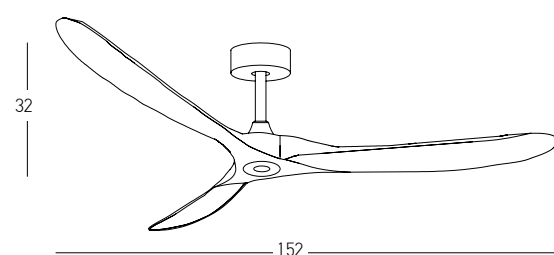

LED Light Source Without Light
Input 220-240V, 50/60Hz
dB 20
Dimensions 60" Ø: 152cm H: 32-44.5cm
Air Flow 211.7m³ min
Night Mode Time Setting 2h / 4h / 8h
Material Metal - Wood
Special Feature 2 Down Rods 12.5-25cm
Summer & Winter Function
Possibility of Installation on a Sloping Roof - 20°
Motor Feature DC Motor 55W
5 Speeds
Color Black Matt - Solid Wood Blades / **Code 20259**