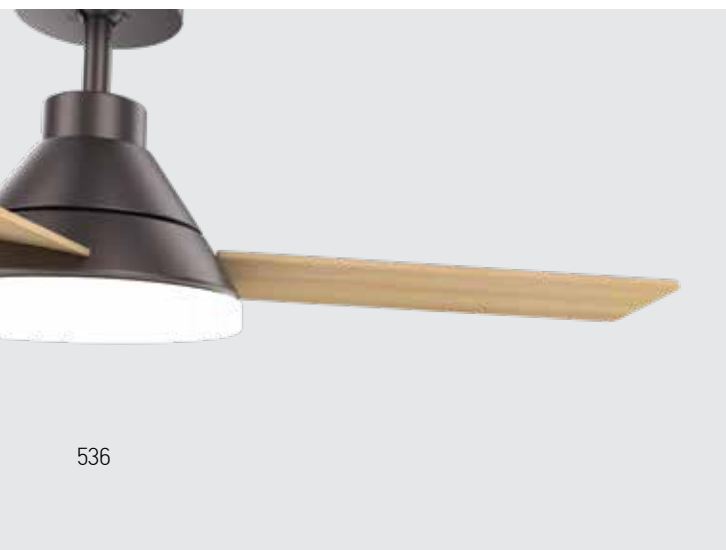

LED Light Source 22W
Input 220-240V, 50/60Hz
Color Temperature 3000K, 4000K, 6000K
Lumen 2200Lm
Cri 80
dB 20
Dimensions 52" Ø: 132cm H: 53cm
Air Flow 163m³ min
Night Mode Time Setting 1h / 4h / 8h
Material Metal - Polycarbonate - Plywood (MDF)
Special Feature 2 Down Rods 12.5-25cm
Summer & Winter Function
Motor Feature DC Motor 40W
6 Speeds
Color Double Face Brown - Brown Wood Blades
Brown - Natural Wood Blades / **Code 22083**