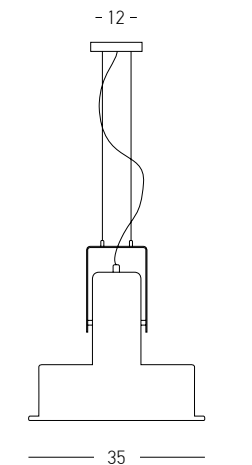

Bulb 1x E27
Power 25W MAX
Input 220-240V, 50/60Hz
Dimensions Ø: 35cm H: 38cm
Base Ø: 12cm H: 2cm
Material Metal - Acrylic
Special Feature 200cm Cable Adjustable
Color Black Matt / **Code 1644**
White Matt / **Code 1644-W**