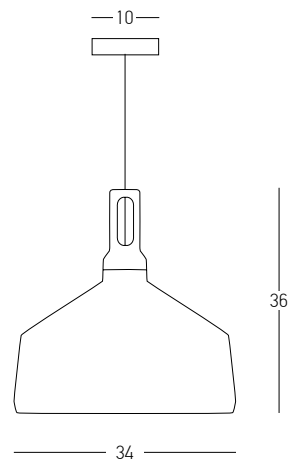

Bulb 1x E27
Power 40W MAX
Input 220-240V, 50/60Hz
Dimensions Ø: 34cm H: 36cm
Base Ø: 10cm H: 2cm
Material Metal - Aluminium - Wood
Special Feature 150cm Cable Adjustable
Color White Matt / **Code 1511-W**