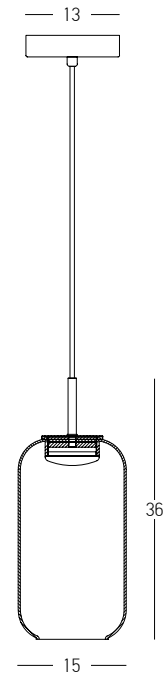

DECORATIVE LIGHTING | GLASS

Power 12W
Input 220-240V, 50/60Hz
Color Temperature 3000K
Lumen 780Lm
Cri 80
Dimensions Ø: 15cm H: 36cm
Base Ø: 13cm H: 3cm
Non Dimmable ☒
Material Metal - Glass
Special Feature 200cm Fabric Cable Adjustable
Color Black Matt - Gold Glass / **Code 23218**
Color Black Matt - Copper Glass / **Code 23219**