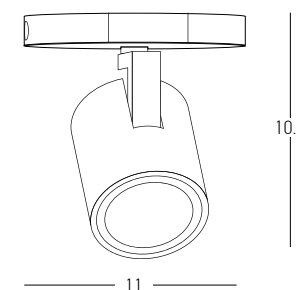

Bulb 1x GU10
Power 50W MAX
Input 220-240V, 50/60Hz
Dimensions L: 7cm W: 11cm H: 10.5cm
Base L: 7cm W: 11cm H: 2.5cm
Material Aluminium
Special Feature Cylinder Ø: 6cm H: 7cm
Color White Matt / **Code 180105**