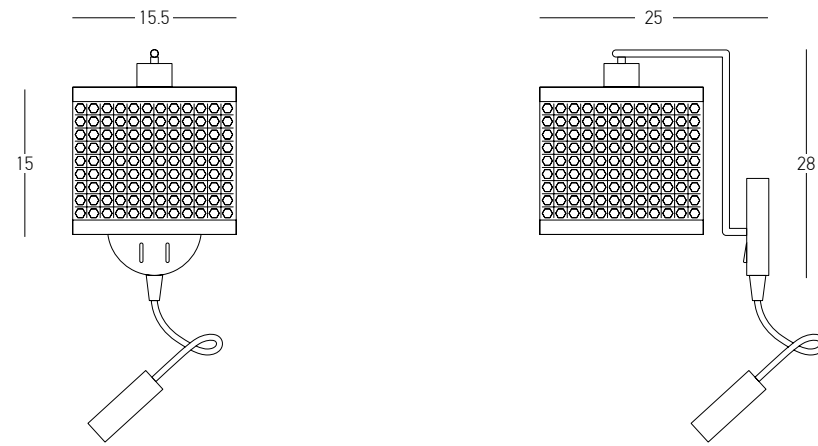

DECORATIVE LIGHTING | BAMBOO & RATTAN

LED 3W
Bulb 1x E27
Power 40W MAX
Input 220-240V, 50/60Hz
Color Temperature 3000K
Lumen 240Lm
Dimensions L: 25cm W: 15.5cm H: 28cm
Base Ø: 12cm H: 2.5cm
Switch 2/Switch On-Off
Material Metal - Bush
Special Feature Shade Ø: 15.5cm H: 15cm
Stick Ø: 2.8cm L: 36cm
Color Black Matt - Natural / **Code 20355**