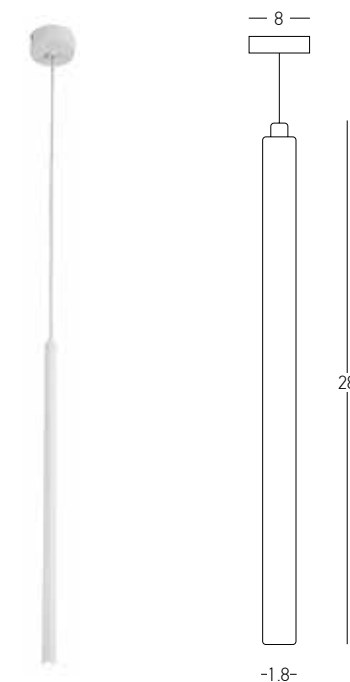

Power 3W
Input 220-240V, 50/60Hz
Color Temperature 2700K
Lumen 150Lm
Cri 80
Dimensions Ø: 1.8cm H: 28cm
Base Ø: 8cm H: 3cm
Non Dimmable ☒
Material Aluminium - Diffuser
Special Feature 130cm Cable Adjustable
Color White Matt / **Code 17008**
Color Black Matt / **Code 17009**