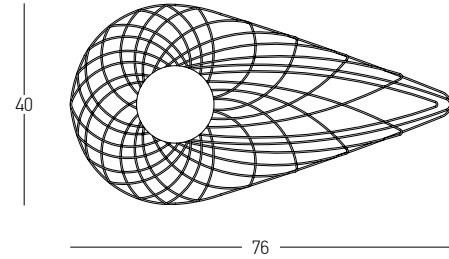

Power 10W
Input 220-240V, 50/60Hz
Color Temperature 3000K
Lumen 1000Lm
Cri 80
Dimensions L: 76cm W: 40cm H: 17cm
Base Ø: 10cm H: 2.5cm
Non Dimmable ☒
Material Metal - Acrylic
Special Feature 200cm Cable Adjustable
Optional Dimming PhaseCut
Color White Matt / **Code 1976**
Black Matt / **Code 1975**