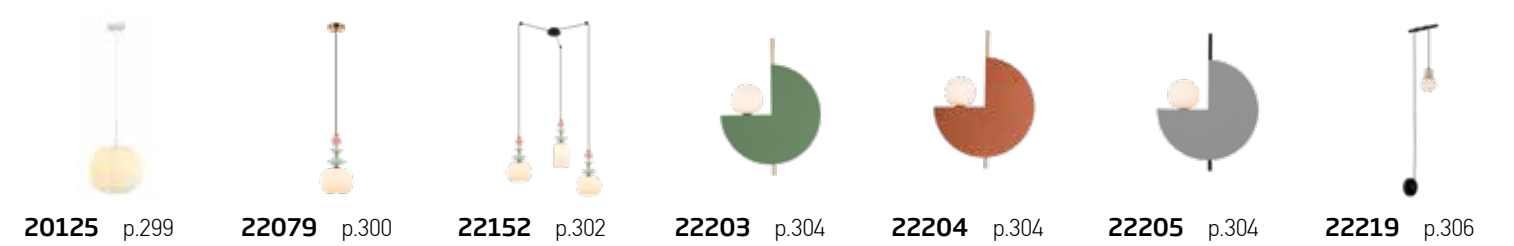

ZAMPELIS S.A.

Greece , Attica , Keratea , Kivouri

Postal: 19001 , P.O. box: 4791

Tel.: (+30) 22990 63518-19 | Fax: (+30) 22990 63521

info@zambelislights.gr | zambelislights.gr

DECORATIVE LIGHTING

DECORATIVE LIGHTING