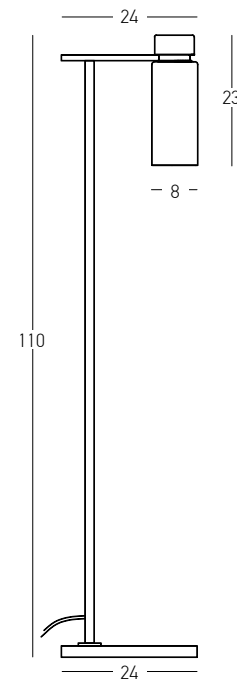

Bulb 1x E14 LED
Power 8W MAX
Input 220-240V, 50/60Hz
Dimensions L: 13cm W: 8cm H: 23cm
Base L: 8cm W: 1.5cm H: 8cm
Glass Ø: 8cm H: 18.5cm
Material Metal - Clear Glass - Frost White Glass
Special Feature IP44
Color Sandy Black - Antique Brass / **Code 22135**

Bulb 1x E14 LED
Power 8W MAX
Input 220-240V, 50/60Hz
Dimensions L: 24cm W: 24cm H: 110cm
Base L: 24cm W: 24cm H: 3cm
Glass Ø: 8cm H: 18.5cm
Material Metal - Clear Glass - Frost White Glass
Special Feature 150cm Cable Available
Color Sandy Black - Antique Brass / **Code 22136**