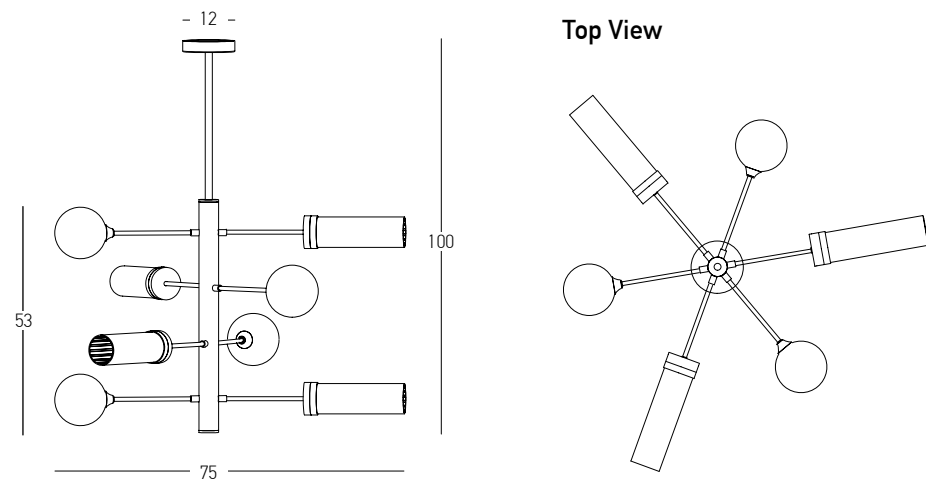

Bulb 4x G9 LED , 4x E27 LED
Power 7W MAX , 8W MAX
Input 220-240V, 50/60Hz
Dimensions Ø: 75cm H: 100cm
Base Ø: 12cm H: 2.5cm
Material Metal - Glass - Opal Glass
Special Feature Opal Glass Ø: 12cm
Dark Champagne Glass Ø: 7cm H: 23cm
Color Sandy Black - Antique Brass / **Code 22055**

Bulb 1x G9 LED , 1x E27 LED
Power 7W MAX , 8W MAX
Input 220-240V, 50/60Hz
Dimensions L: 22cm W: 12cm H: 85cm
Base Ø: 12cm H: 2.5cm
Material Metal - Glass - Opal Glass
Special Feature Opal Glass Ø: 12cm
Dark Champagne Glass Ø: 7cm H: 23cm
Color Sandy Black - Antique Brass / **Code 22054**