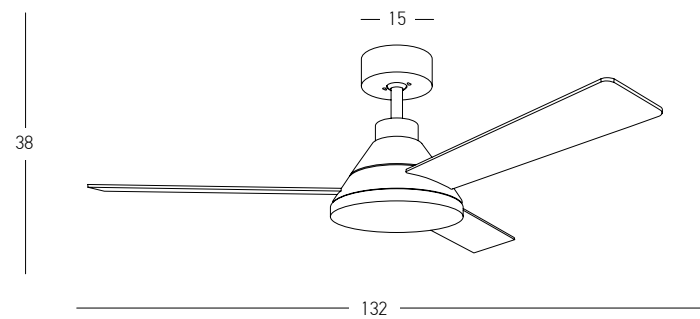

LED Light Source 22W
Input 220-240V, 50/60Hz
Color Temperature 3000K, 4000K, 6000K
Lumen 2200Lm
Cri 80
dB 20
Dimensions 52" Ø: 132cm H: 53cm
Air Flow 163m³ min
Night Mode Time Setting 1h / 4h / 8h
Material Metal - Polycarbonate - Plywood (MDF)
Special Feature 2 Down Rods 12.5-25cm
Summer & Winter Function
Motor Feature DC Motor 40W
6 Speeds
Color Double Face Brown - Brown Wood Blades
Brown - Natural Wood Blades / **Code 22083**