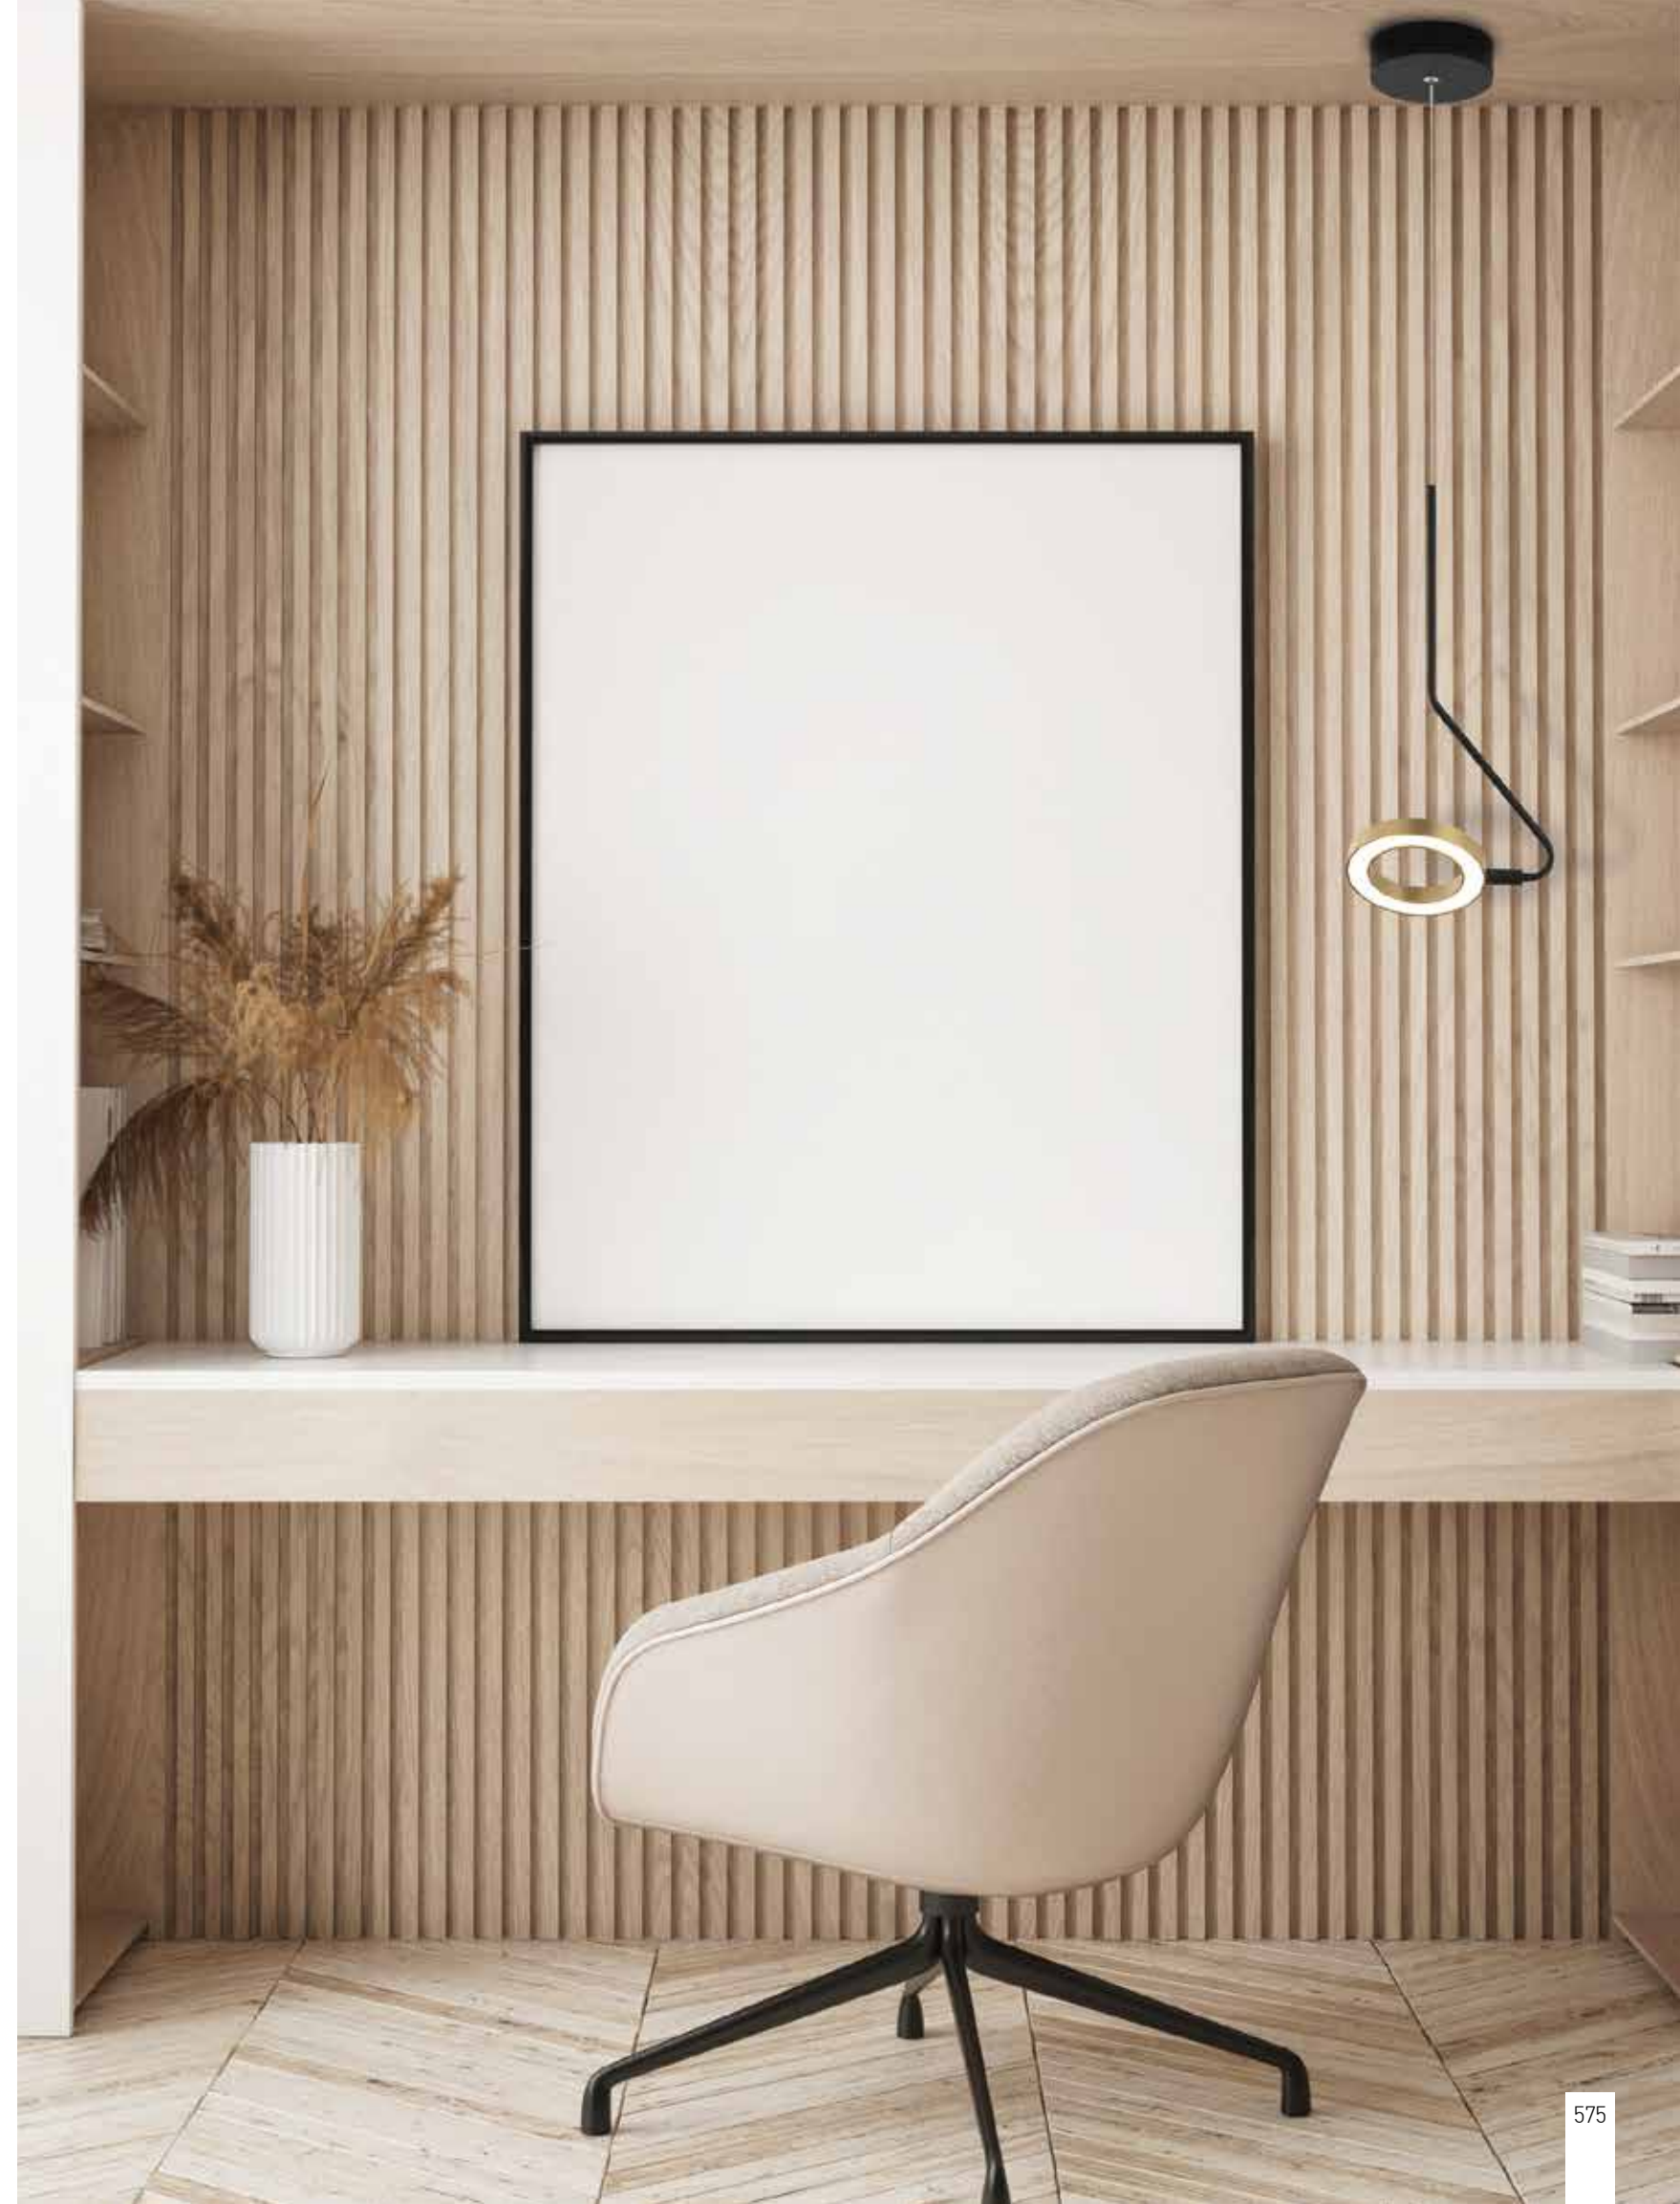

Power	7W
Input	220-240V, 50/60Hz
Color Temperature	3000K
Lumen	780Lm
Cri	80
Dimensions	Ø: 9cm L: 18cm H: 40cm
Base	Ø: 11cm H: 3.5cm
Dimmable Triac	○
Material	Metal - Acrylic
Special Feature	150cm Cable Adjustable Movable Ring Profile 2x1.5cm
Color	White Matt / Code 22044
Color	Black Matt - Gold Matt / Code 22045