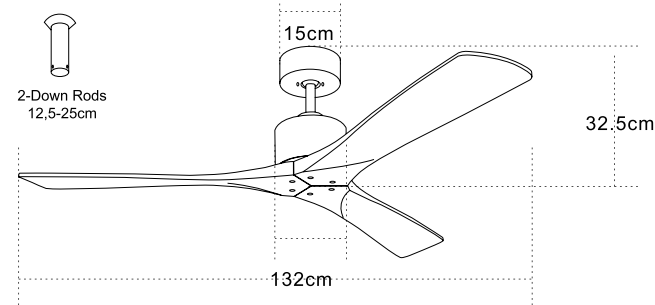

LED Light Source	Without Light
Input	220-240V, 50/60Hz
dB	23
Dimensions	52" Ø: 132cm H: 32.5-45cm
Air Flow	145.3m ³ min
Night Mode	Time Setting 1h / 2h / 4h / 8h
Material	Metal - Wood
Special Feature	2 Down Rods 12.5-25cm Summer Function
Motor Feature	AC Motor 62W 3 Speeds
Color	Brown - Cherry Wood Blades / Code 19143
Color	Black Matt - Cherry Wood Blades / Code 19143-B
Color	Chrome Matt - Natural Wood Blades / Code 19142