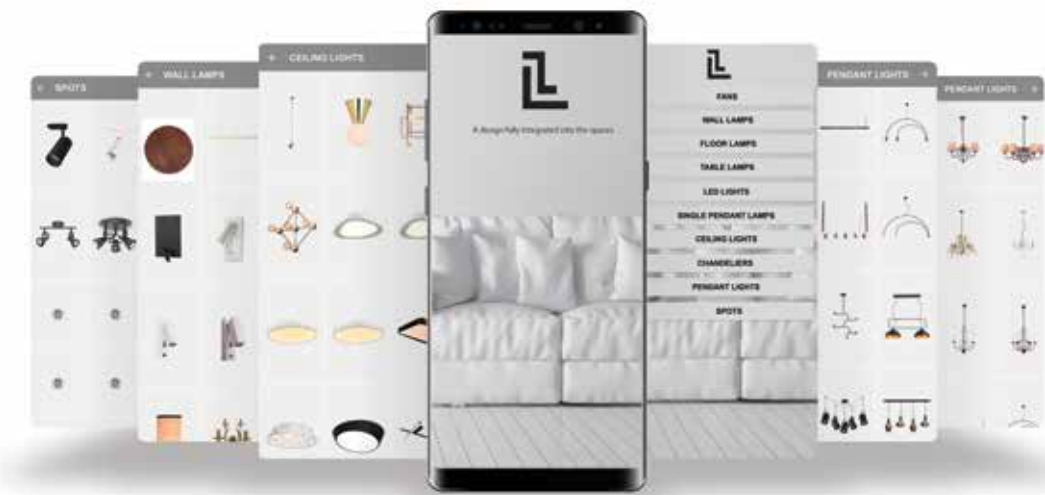

DECORATIVE LIGHTING

Let's humanize the light

 Zambelis
LIGHTS

ZAMBELIS FAMILY GROWING

Connect to our B2B platform and...
have all the information you need 24/7...

-  B2B Online Order/Open Orders
-  Product Availability & Arrival Dates
-  Big Range of Products
-  Photos
-  Product Data Sheets
-  Installation Manuals
-  Flexibility & Customized Products
-  Manufacturing Products
-  Photometric Files
-  CE Certificates
-  COC Certificates

we make
it easy

Virtual Light - ZambelisLights App

4 steps choose the right Lamp for your place

Download the
Virtual Light App
 iOS

Chose from the
categories the
lamp you like

See it through your
mobile camera