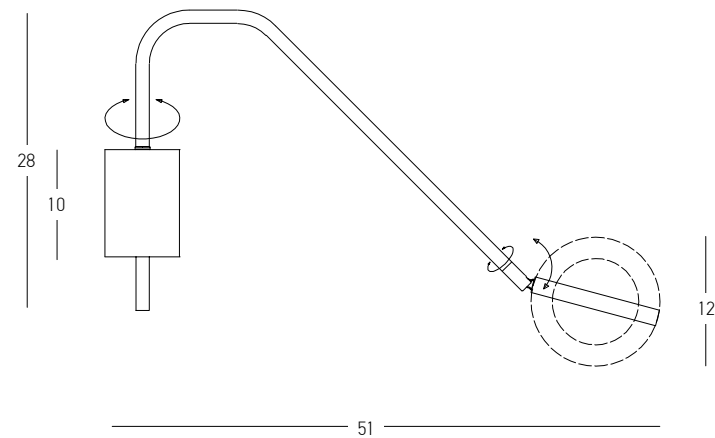

Power	7W
Input	220-240V, 50/60Hz
Color Temperature	3000K
Lumen	780Lm
Cri	80
Dimensions	L: 51cm W: 12cm H: 28cm
Base	L: 3.5cm W: 7cm H: 10cm
Dimmable Triac	☉
Material	Metal - Aluminium - Acrylic
Special Feature	Movable Ring - Movable Arm
Color	Black Matt / Code 22042
Color	White Matt - Gold Matt / Code 22043