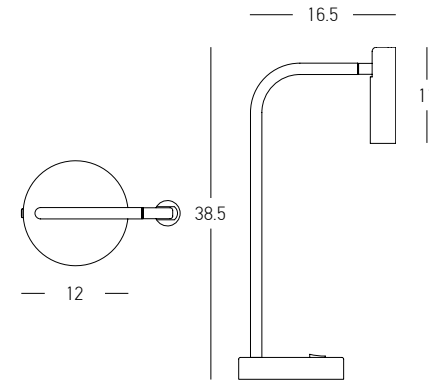

Power 2.5W
Input 220-240V, 50/60Hz
Color Temperature 3000K
Lumen 178Lm
Cri 80
Dimensions Ø: 12cm H: 38.5cm
Base Ø: 12cm H: 2.5cm
Spot Dimension Ø: 3cm L: 11cm
Non Dimmable ☒
Material Metal - Aluminium
Special Feature Movable Spot
Color Black Matt / Code 23036