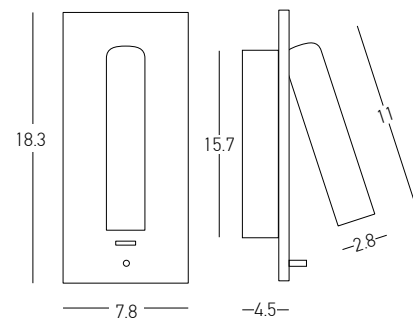

USB Charger

Power	3W
Input	220-240V, 50/60Hz
Color Temperature	3000K
Lumen	240Lm
Cri	80
Dimensions	L: 4-12.5cm W: 7.8cm H: 18.3cm
Depth	4.5cm
Non Dimmable	<input checked="" type="checkbox"/>
Switch	On/Off
Material	Metal - Aluminium
Cutting Hole	15.8x5.7cm
Special Feature	USB Charger
	Stick Ø: 2.8cm H: 11cm
Color	Black Matt / Code H65
Color	Brushed Brass / Code H67