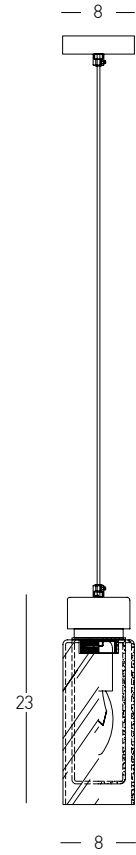

Bulb 1x E14 LED
Power 8W MAX
Input 220-240V, 50/60Hz
Dimensions Ø: 8cm H: 23cm
Base Ø: 8cm H: 2cm
Glass Ø: 8cm H: 18.5cm
Material Metal - Clear Glass - Frost White Glass
Special Feature 150cm Cable Adjustable
Color Sandy Black - Antique Brass / **Code 22137**