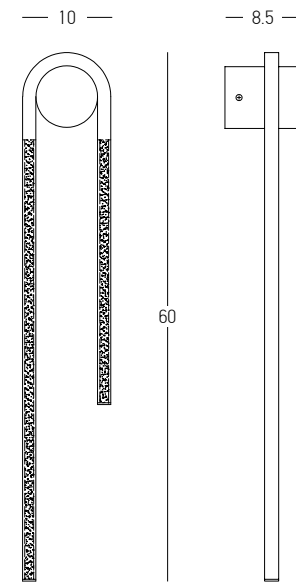

Power 11W
Input 220-240V, 50/60Hz
Color Temperature 3000K
Lumen 621Lm
Cri 80
Dimensions L: 8.5cm W: 10cm H: 40cm
Base Ø: 6.8cm L: 8.5cm
Dimmable Triac ☐
Material Aluminium - PC Diffuser
Special Feature Profile L: 1.5cm H: 1.5cm
Color Gold Matt - Black Matt / **Code 23106**

Power 13W
Input 220-240V, 50/60Hz
Color Temperature 3000K
Lumen 710Lm
Cri 80
Dimensions L: 8.5cm W: 10cm H: 60cm
Base Ø: 6.8cm L: 8.5cm
Dimmable Triac ☐
Material Aluminium - PC Diffuser
Special Feature Profile L: 1.5cm H: 1.5cm
Color Gold Matt - Black Matt / **Code 23107**