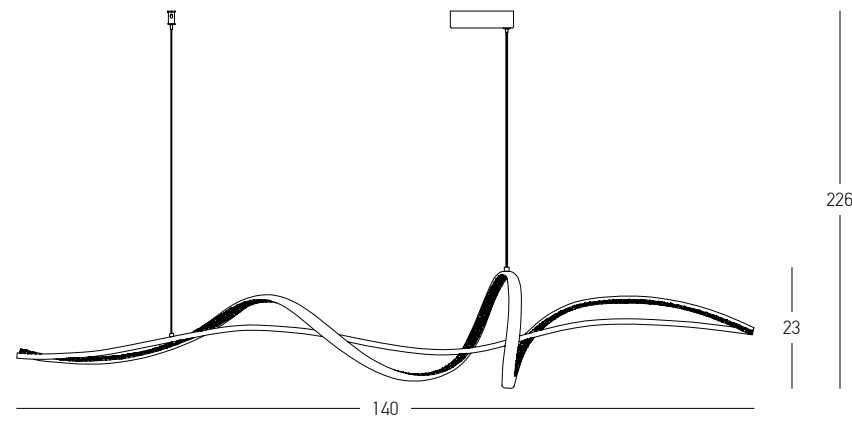

Power 27W
Input 220-240V, 50/60Hz
Color Temperature 3000K
Lumen 2233Lm
Cri 80
Dimensions L: 140cm W: 20cm H: 23cm
Base L: 12cm W: 7cm H: 3cm
Dimmable Triac ☐
Material Aluminium - Acrylic
Special Feature 200cm Cable Adjustable
Color Gold Matt / **Code 23108**
Color Black Matt / **Code 23109**