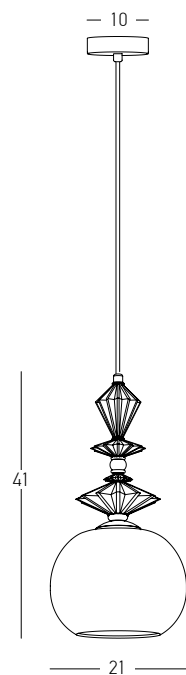

Bulb 1x E27
Power 40W MAX
Input 220-240V, 50/60Hz
Dimensions Ø: 21cm H: 41cm
Base Ø: 10cm H: 2.5cm
Opal Glass Ø: 21cm H: 16cm
Material Metal - Ceramic - Opal Glass
Special Feature 150cm Fabric Cable Adjustable
Color Antique Brass / **Code 22079**