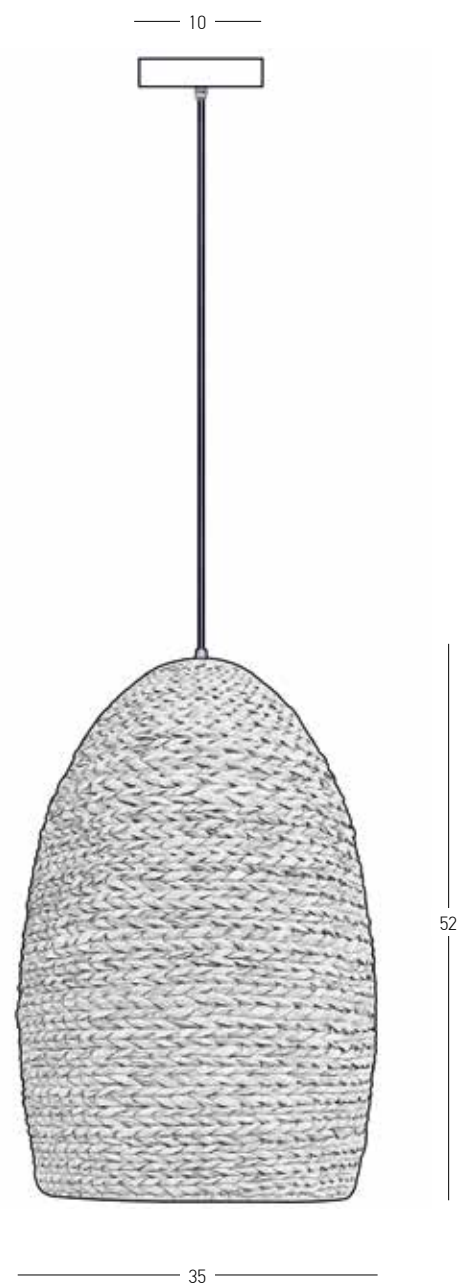

Bulb 1x E27
Power 20W MAX
Input 220-240V, 50/60Hz
Dimensions Ø: 35cm H: 52cm
Base Ø: 10cm H: 2cm
Material Metal - Rattan
Special Feature 200cm Fabric Gold Cable Adjustable
Color Natural - Gold Matt Base / **Code 23195**