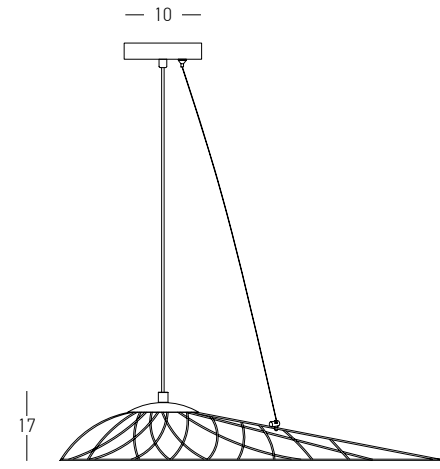

Power 10W
Input 220-240V, 50/60Hz
Color Temperature 3000K
Lumen 1000Lm
Cri 80
Dimensions L: 76cm W: 40cm H: 17cm
Base Ø: 10cm H: 2.5cm
Non Dimmable ☒
Material Metal - Acrylic
Special Feature 200cm Cable Adjustable
Optional Dimming PhaseCut
Color White Matt / **Code 1976**
Black Matt / **Code 1975**