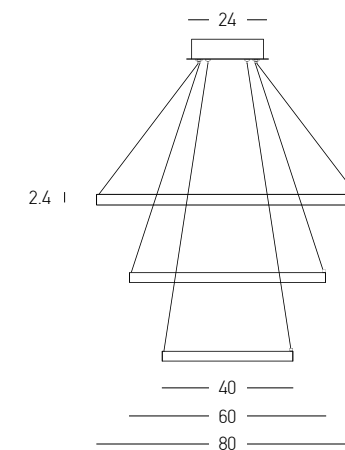

Model Finishing

Brushed Gold Matt

Sandy White

Sandy Black

DECORATIVE LIGHTING | CIRCLE

Power 135W
 Input 220-240V, 50/60Hz
 Color Temperature 3000K
 Lumen 5400Lm
 Cri 80
 Dimensions Ø: 40cm / Ø: 60cm / Ø: 80cm H: 2.4cm
 Base Ø: 24cm H: 5cm
 Dimmable Triac 
 Material Aluminium - Acrylic
 Special Feature 150cm Cable Adjustable , Profile 2.4x1.5cm
 Color Copper / **Code 180031-D**