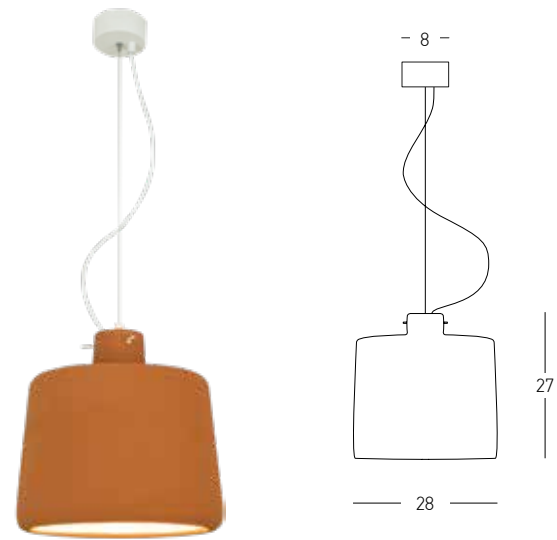

Model Finishing

White Marble
Sandy Black

White Marble
Corten

Bulb 1x E27
 Power 40W MAX
 Input 220-240V, 50/60Hz
 Dimensions Ø: 28cm H: 27cm
 Base Ø: 8cm H: 3.5cm
 Material Clay
 Special Feature 120cm Fabric Cable Adjustable
 Color White Matt / **Code 22216** 

Bulb 1x E27
 Power 40W MAX
 Input 220-240V, 50/60Hz
 Dimensions Ø: 18cm H: 27cm
 Base Ø: 8cm H: 3.5cm
 Material Clay
 Special Feature 120cm Fabric Cable Adjustable
 Color White Matt / **Code 22268** 

Bulb 1x E27
 Power 40W MAX
 Input 220-240V, 50/60Hz
 Dimensions Ø: 13cm H: 27cm
 Base Ø: 8cm H: 3.5cm
 Material Clay
 Special Feature 120cm Fabric Cable Adjustable
 Color White Matt / **Code 22236** 