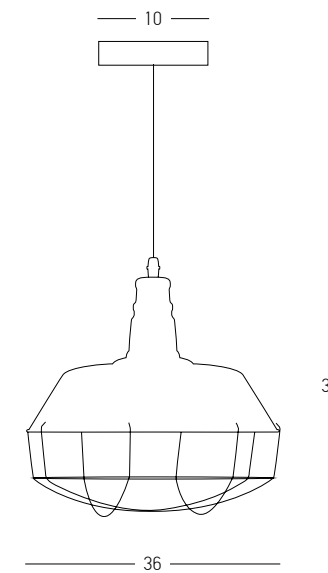

Bulb 1x E27
Power 40W MAX
Input 220-240V, 50/60Hz
Dimensions Ø: 36cm H: 35cm
Base Ø: 10cm H: 2cm
Material Metal - Aluminium
Special Feature 150cm Cable Adjustable
Color Black Matt - White / **Code 1548**