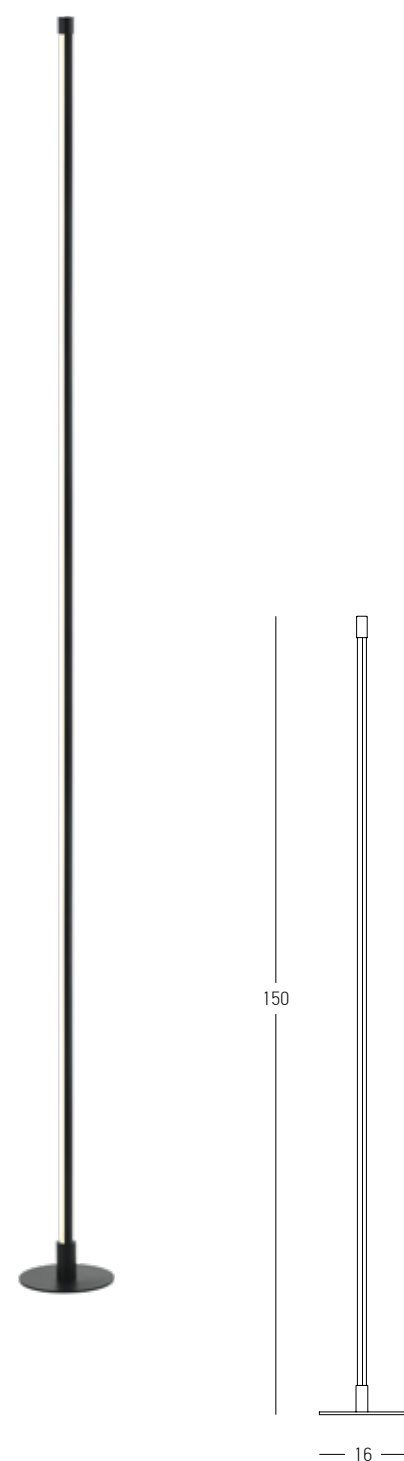

Power 20W
Input 220-240V, 50/60Hz
Color Temperature 3000K
Lumen 1600Lm
Cri 80
Dimensions Ø: 16cm H: 150cm
Base Ø: 16cm H: 0.5cm
Non Dimmable ☒
Material Metal - Aluminium - Acrylic
Color Black Matt / **Code 20123**