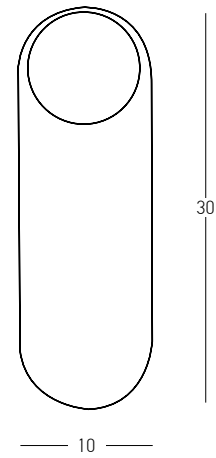

Bulb 1x G9 LED
Power 9W MAX
Input 220-240V, 50/60Hz
Dimensions L: 12cm W: 10cm H: 30cm
Base Ø: 8cm H: 2cm
Material Metal - Opal Glass
Special Feature Opal Glass Ø: 8cm
Color Gold Matt / **Code H64**
Color Black Matt / **Code H64-B**