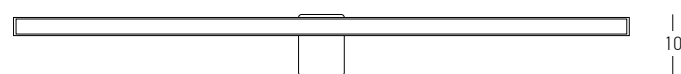

Power 10W
Input 220-240V, 50/60Hz
Color Temperature 3000K
Lumen 610Lm
Cri 81
Dimensions L: 61cm W: 10cm H: 7.5cm
Base Ø: 7.5cm L: 10cm
Non Dimmable ☒
Material Aluminium - Acrylic
Special Feature IP54
Profile 2.5 x 2.2cm
Color Sandy Black / **Code 22124**

Power 17W
Input 220-240V, 50/60Hz
Color Temperature 3000K
Lumen 810Lm
Cri 81
Dimensions L: 81cm W: 10cm H: 7.5cm
Base Ø: 7.5cm L: 10cm
Non Dimmable ☒
Material Aluminium - Acrylic
Special Feature IP54
Profile 2.5 x 2.2cm
Color Sandy Black / **Code 22125**

Power 21W
Input 220-240V, 50/60Hz
Color Temperature 3000K
Lumen 1100Lm
Cri 81
Dimensions L: 100cm W: 10cm H: 7.5cm
Base Ø: 7.5cm L: 10cm
Non Dimmable ☒
Material Aluminium - Acrylic
Special Feature IP54
Profile 2.5 x 2.2cm
Color Sandy Black / **Code 22126**