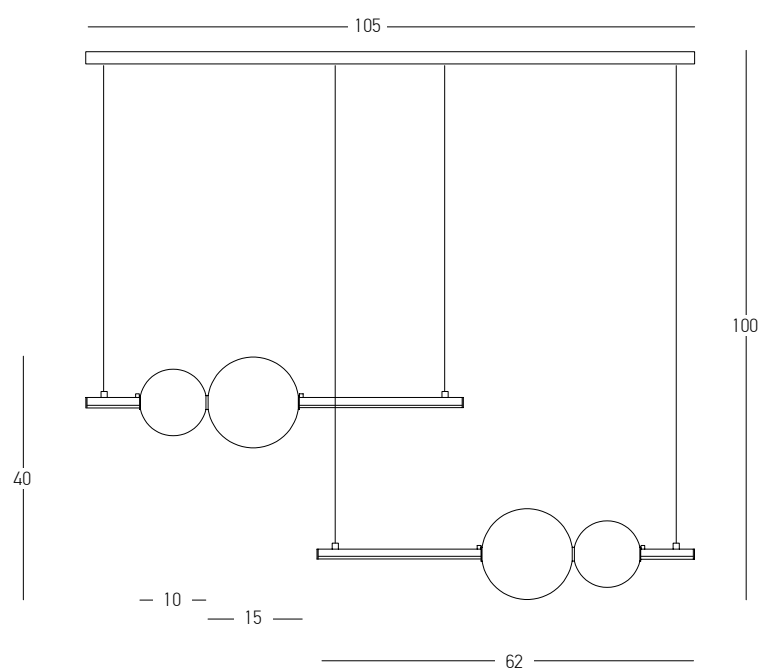

Power 24W
Input 220-240V, 50/60Hz
Color Temperature 3000K
Lumen 2200Lm
Cri 80
Dimensions L: 105cm W: 15cm H: 100cm
Base L: 105cm W: 6.5cm H: 2.7cm
Dimmable Triac ☐
Material Aluminium - Glass
Special Feature 100cm Cable Adjustable
Opal Glass Ø: 15cm | Ø: 10cm
Profile Ø: 2cm
Color Black Matt - Smoked Glass / **Code 22234**
Color Gold Matt - Opal Glass / **Code 22235**