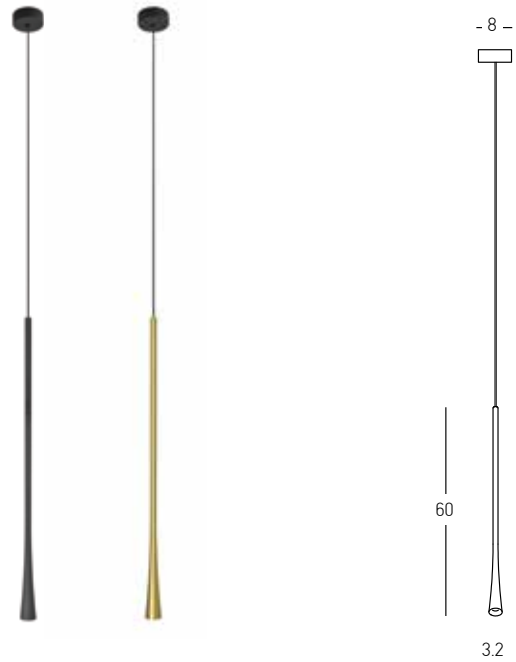

Power	6W
Input	220-240V, 50/60Hz
Color Temperature	3000K
Lumen	520Lm
Cri	90
Dimensions	Ø: 1cm Ø: 3.2cm H: 60cm
Base	Ø: 8cm H: 3.2cm
Non Dimmable	☒
Material	Aluminium
Beam Angle	18°
Special Feature	100cm Cable Adjustable
Color	Brass - Black Matt / Code 20143
Color	Black Matt / Code 20142