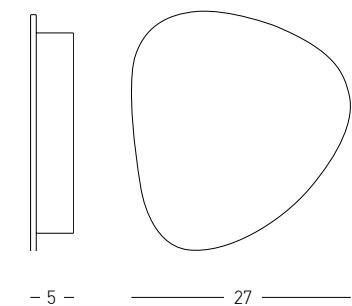

Bulb 2x G9 LED
Power 7W MAX / Bulb
Input 220-240V, 50/60Hz
Dimensions L: 5cm W: 27cm
Material Metal - Acrylic
Color White Matt / **Code 17024-W**