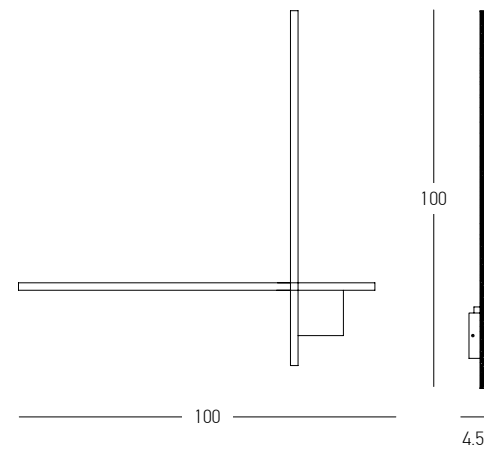

Power 24W
Input 220-240V, 50/60Hz
Color Temperature 3000K
Lumen 1163Lm
Cri 80
Dimensions L: 4.5cm W: 100cm H: 100cm
Base L: 10cm W: 4.5cm H: 10cm
Dimmable Triac ☐
Material Aluminium - Silicon
Special Feature Profile L: 1.5cm H: 1.5cm
Color Gold Matt / **Code 23105**