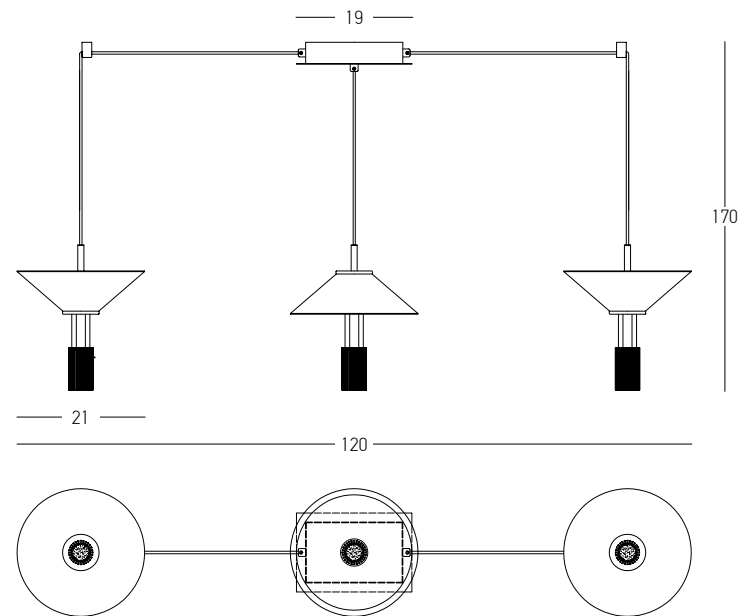

Power 10W
 Input 220-240V, 50/60Hz
 Color Temperature 3000K
 Lumen 780Lm
 Cri 90
 Dimensions Ø: 21cm H: 19.5cm
 Base Ø: 11cm H: 3cm
 Dimmable Triac
 Material Aluminium - Glass
 Special Feature 200cm Cable Adjustable
 Up-Down Lighting
 Color Black Matt / **Code 23198**
 Color Gold Matt / **Code 23199**

DECORATIVE LIGHTING | DECO

Power 28W
 Input 220-240V, 50/60Hz
 Color Temperature 3000K
 Lumen 2450Lm
 Cri 90
 Dimensions Ø: 70-100cm H:170cm
 Base Ø: 18cm H: 4cm
 Shade Ø: 21cm H: 19.5cm
 Dimmable Triac
 Material Aluminium - Glass
 Special Feature 200cm Cable Adjustable
 Up-Down Lighting
 Color Black Matt / **Code 23200**
 Color Gold Matt / **Code 23201**