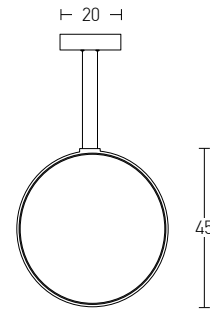

Power 24W
Input 220-240V, 50/60Hz
Color Temperature 3000K
Lumen 1920Lm
Cri 80
Dimensions Ø: 45cm
Base L: 20cm W: 6cm H: 5cm
Non Dimmable ☒
Material Metal - Aluminium - Acrylic
Special Feature 60cm Cable Adjustable
Color Black Matt / **Code 1612**