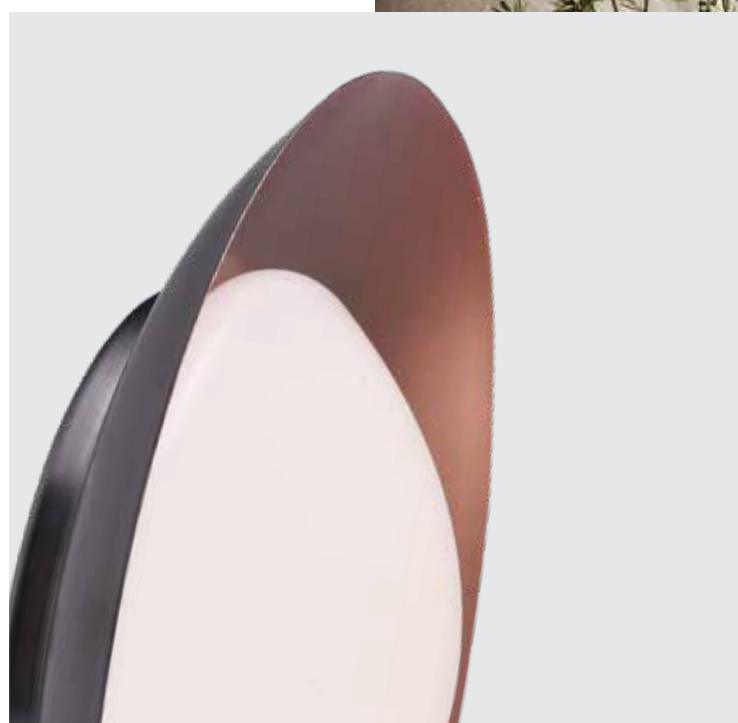

Power 28W
Input 220-240V, 50/60Hz
Color Temperature 3000K
Lumen 2520Lm
Cri 80
Dimensions Ø: 50cm H: 10cm
Non Dimmable ☒
Material Metal - Acrylic
Color Black - Copper / **Code 1959**