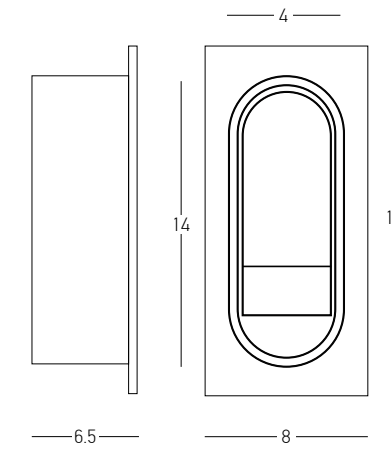

Power 3W
Input 220-240V, 50/60Hz
Color Temperature 3000K
Lumen 240Lm
Cri 80
Dimensions W: 8cm H: 19cm
Depth 6.5cm
Non Dimmable ☒
Switch On/Off
Material Metal - Aluminium
Cutting Hole 17x6cm
Special Feature Stick W: 4cm H: 14cm
Color Black Matt / **Code H43**