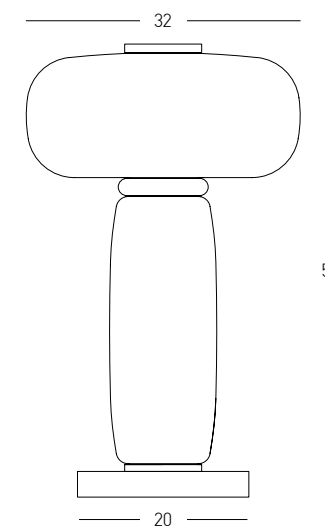

Power 23W
Input 220-240V, 50/60Hz
Color Temperature 3000K
Lumen 2410Lm
Cri 80
Dimensions Ø: 32cm H: 53cm
Base Ø: 20cm
Non Dimmable ☒
Material Metal - Smoked Glass - Opal Glass
Special Feature 150cm Cable Available
Color Black Matt / **Code 23085**