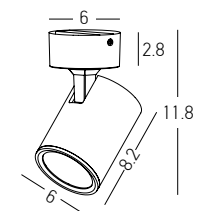

Power 7W
Input 220-240V, 50/60Hz
Color Temperature 3000K
Lumen 770Lm
Cri 80
Dimensions L: 6.5cm W: 4.5cm H: 118.5cm
Base Ø: 8cm H: 4cm
Non Dimmable ☒
Material Metal - Aluminium
Special Feature Standard Length
Cube L: 6.5cm H: 4.5cm
Movable Spot
Color Sandy Black / **Code 1929**
Color Sandy White / **Code 1930**

Bulb 1x GU10
Power 35W MAX
Input 220-240V, 50/60Hz
Dimensions Ø: 6cm H: 11.8cm
Base Ø: 6cm H: 2.8cm
Material Metal - Aluminium
Special Feature Cylinder Ø: 6cm L: 8.2cm
Color Black Matt / **Code S104**