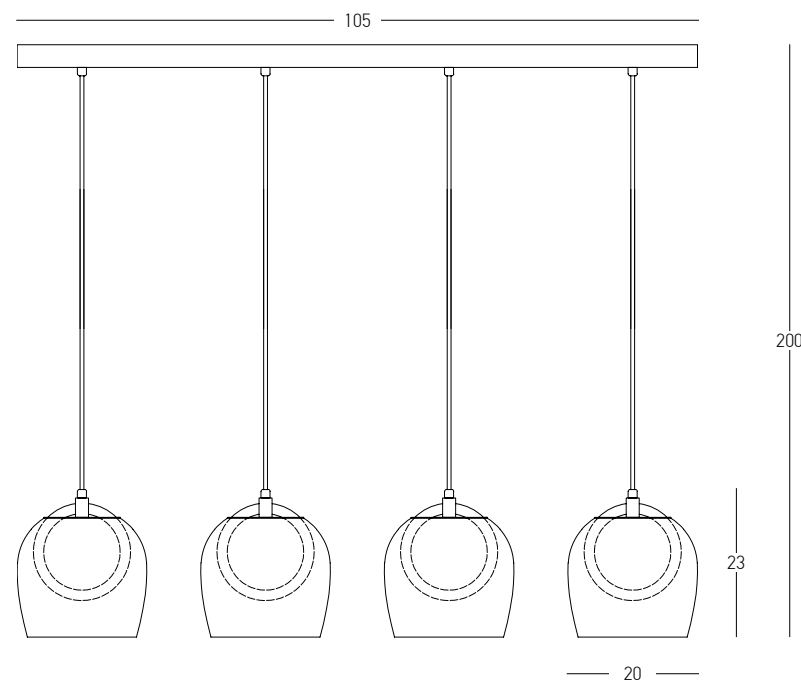

Power 24W
Input 220-240V, 50/60Hz
Color Temperature 3000K
Lumen 2276Lm
Cri 80
Dimensions L: 105cm W: 20cm H: 200cm
Glass Ø: 20cm H: 23cm
Base L: 105cm W: 6.5cm H: 3.5cm
Non Dimmable ☒
Material Metal - Glass
Special Feature 170cm Cable Adjustable
Color Black Matt - Smoked - Clear Glass / **Code 23082**