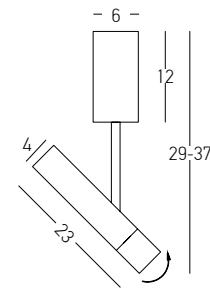

Power 4W
Input 220-240V, 50/60Hz
Color Temperature 3000K
Lumen 328Lm
Cri 80
Dimensions L: 23cm W: 6cm H: 29-37cm
Base Ø: 6cm H: 12cm
Spot Dimension Ø: 4cm L: 23cm
Non Dimmable ☒
Material Metal - Aluminium
Beam Angle 40°
Special Feature Movable Spot
Color Sandy Black - Gold / **Code 22028**

Bulb 3x GU10
Power 35W MAX
Input 220-240V, 50/60Hz
Dimensions L: 45cm W: 6cm H: 11.8cm
Base L: 45cm W: 6cm H: 3cm
Material Metal - Aluminium
Special Feature Cylinder Ø: 6cm L: 8.2cm
Color Black Matt - Brushed Brass / **Code S107**
Color Black Matt / **Code S106**

Power 7W
Input 220-240V, 50/60Hz
Color Temperature 3000K
Lumen 770Lm
Cri 80
Dimensions L: 6.5cm W: 4.5cm H: 118.5cm
Base Ø: 8cm H: 4cm
Non Dimmable ☒
Material Metal - Aluminium
Special Feature Standard Length
Cube L: 6.5cm H: 4.5cm
Movable Spot
Color Sandy Black / **Code 1929**
Color Sandy White / **Code 1930**

Bulb 1x GU10
Power 35W MAX
Input 220-240V, 50/60Hz
Dimensions Ø: 6cm H: 11.8cm
Base Ø: 6cm H: 2.8cm
Material Metal - Aluminium
Special Feature Cylinder Ø: 6cm L: 8.2cm
Color Black Matt / **Code S104**