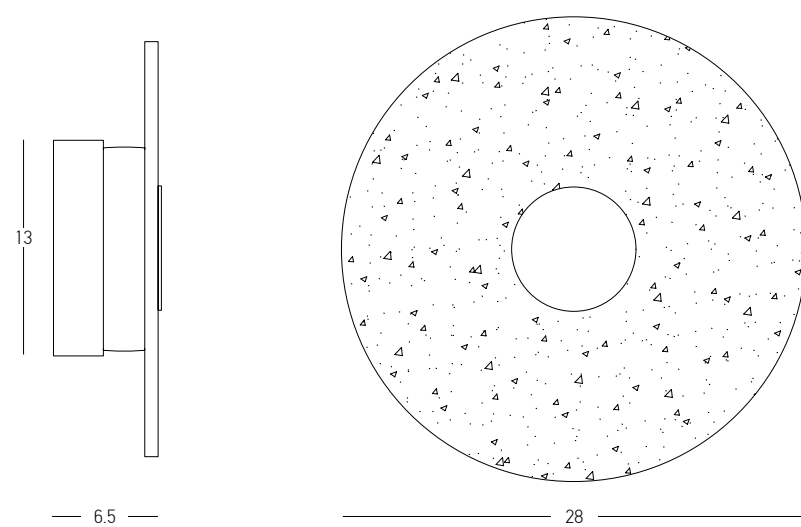

Power 8W
Input 220-240V, 50/60Hz
Color Temperature 3000K
Lumen 873Lm
Cri 80
Dimensions Ø: 28cm L: 6.5cm
Base Ø: 13cm
Non Dimmable ☒
Material Metal - Glass
Color Black Matt - Smoked Grey / **Code 23076**
Color Black Matt - Champagne / **Code 23077**