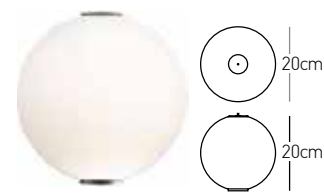

Intermediate Diffuser
16V | 7W | 750Lm
3000K | CRi 90 | IP44
Dimmable Triac
Metal - Opal Glass

Black Matt
Code 22233-B

White Matt
Code 22233-W

Gold Matt
Code 22233-G

Surface Base Driver
Power
Input
Dimensions
Base
Material
Color
Color
Color

MAX 30W
220-240V, 50/60Hz
Ø: 14cm H: 205cm
Ø: 14cm H: 4.5cm
Metal
Black Matt / **Code 22230-B**
White Matt / **Code 22230-W**
Gold Matt / **Code 22230-G**