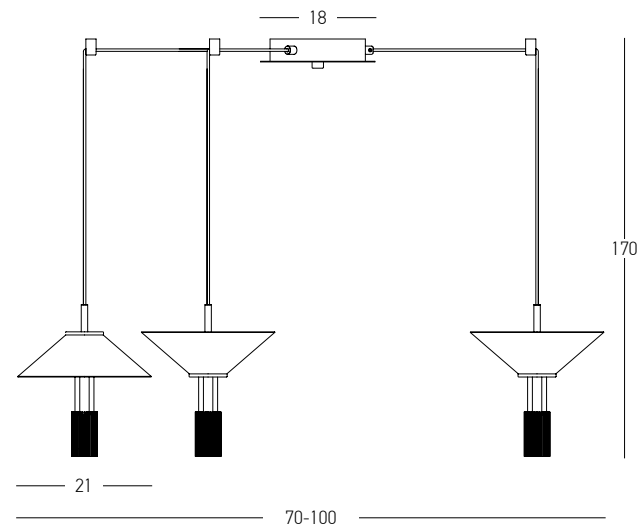

DECORATIVE LIGHTING | DECO

Power 28W
Input 220-240V, 50/60Hz
Color Temperature 3000K
Lumen 2450Lm
Cri 90
Dimensions Ø: 70-100cm H:170cm
Base Ø: 18cm H: 4cm
Shade Ø: 21cm H: 19.5cm
Dimmable Triac ☒
Material Aluminium - Glass
Special Feature 200cm Cable Adjustable
Up-Down Lighting
Color Black Matt / **Code 23200**
Color Gold Matt / **Code 23201**