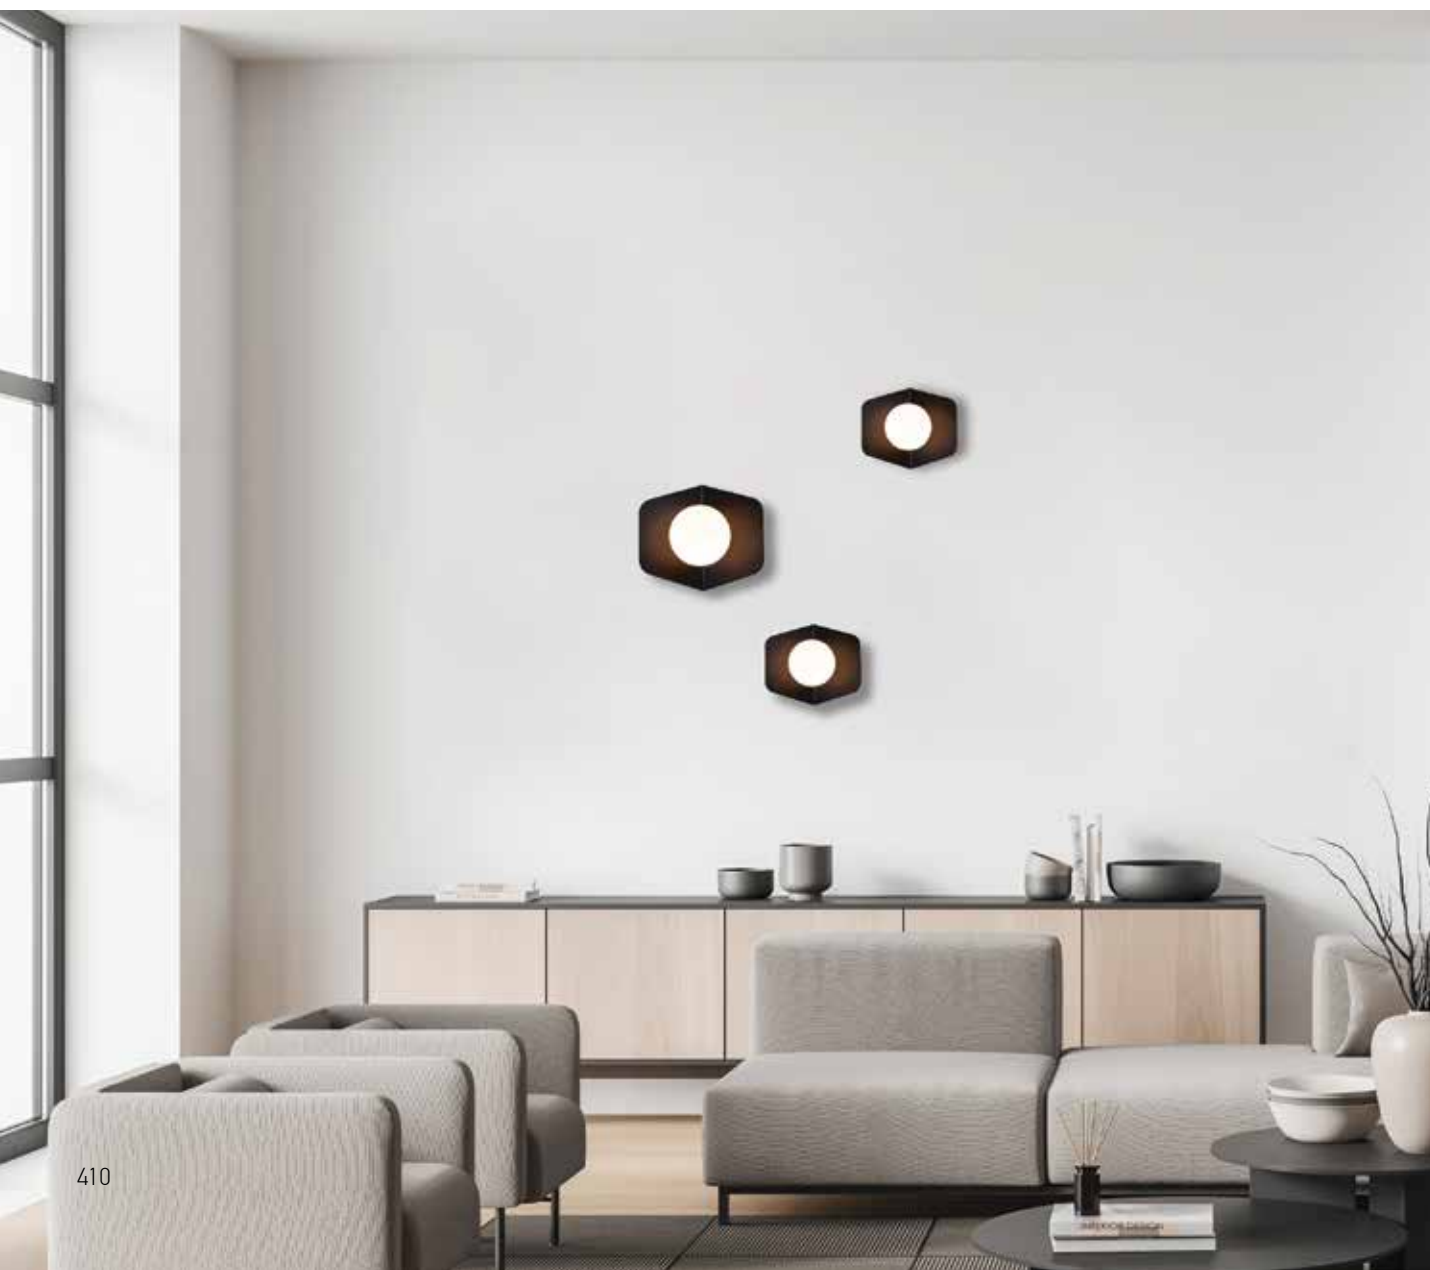

Bulb 1xE27
Power MAX 40W
Input 220-240V, 50/60Hz
Dimensions L: 130cm W: 25cm H: 55cm
Base L: 2.7cm W: 8cm H: 30cm
Material Metal
Special Feature Shade Ø: 25cm
Color Black Matt / **Code 19231**