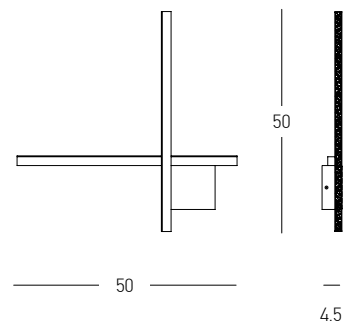

DECORATIVE LIGHTING | WALL

Power 13W
Input 220-240V, 50/60Hz
Color Temperature 3000K
Lumen 777Lm
Cri 80
Dimensions L: 4.5cm W: 50cm H: 50cm
Base L: 10cm W: 4.5cm H: 10cm
Dimmable Triac ☐
Material Aluminium - Silicon
Special Feature Profile L: 1.5cm H: 1.5cm
Color Gold Matt / **Code 23104**