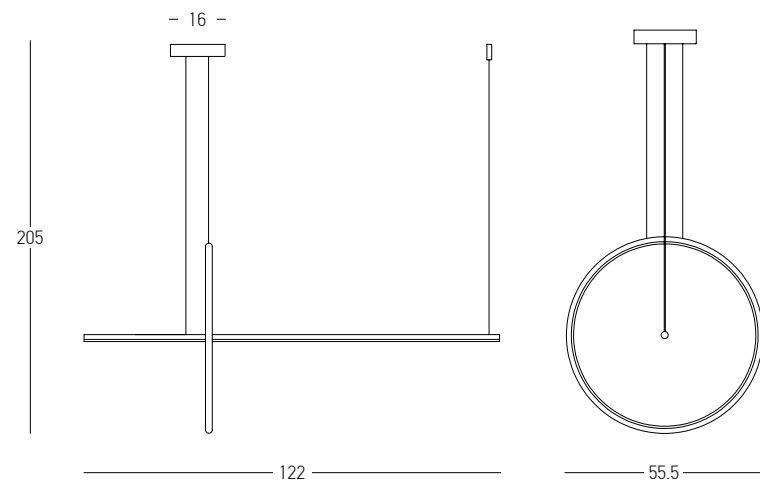

DECORATIVE LIGHTING | DECO

Power 28W
 Input 220-240V, 50/60Hz
 Color Temperature 3000K
 Lumen 2450Lm
 Cri 90
 Dimensions Ø: 70-100cm H:170cm
 Base Ø: 18cm H: 4cm
 Shade Ø: 21cm H: 19.5cm
 Dimmable Triac
 Material Aluminium - Glass
 Special Feature 200cm Cable Adjustable
 Up-Down Lighting
 Color Black Matt / **Code 23200**
 Color Gold Matt / **Code 23201**

Power	28W
Input	220-240V, 50/60Hz
Color Temperature	3000K
Lumen	2450Lm
Cri	90
Dimensions	L: 120cm W: 21cm H:170cm
Base	L: 19cm W: 13cm H:3.5cm
Shade	Ø: 21cm H: 19.5cm
Dimmable Triac	☉
Material	Aluminium - Glass
Special Feature	200cm Cable Adjustable Up-Down Lighting
Color	Black Matt / Code 23202
Color	Gold Matt / Code 23203