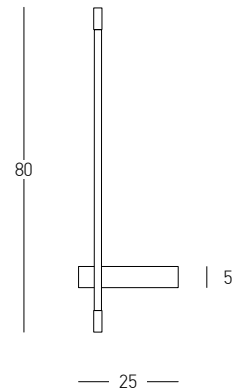

Power 10W
Input 220-240V, 50/60Hz
Color Temperature 3000K
Lumen 900Lm
Cri 90
Dimensions L: 10.5cm W: 25cm H: 80cm
Base L: 8cm W: 25cm H: 5cm
Non Dimmable ☒
Material Aluminium - Acrylic - Brass
Special Feature Profile Ø: 2.4cm
Color Sandy Black - Brushed Brass / **Code 20338**
Color Sandy Black / **Code 20339**