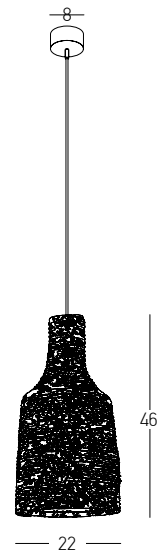

DECORATIVE LIGHTING | BAMBOO & RATTAN

Bulb 1x E27 LED
Power 20W MAX
Input 220-240V, 50/60Hz
Dimensions Ø: 22cm H: 46cm
Base Ø: 8cm H: 3.5cm
Material Metal - Braided Wheat
Special Feature 200cm Black Fabric Cable Adjustable
Color Natural - Sandy Black / Code 22171