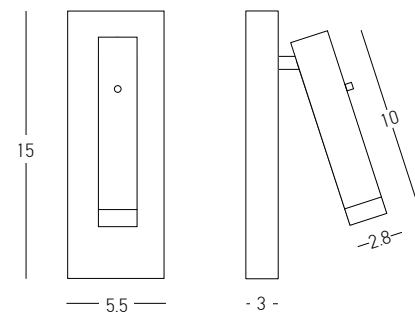

Power	3W
Input	220-240V, 50/60Hz
Color Temperature	3000K
Lumen	240Lm
Cri	80
Dimensions	L: 7cm-16cm W: 5.5cm H: 15cm
Base	L: 3cm W: 5.5cm H: 15cm
Non Dimmable	☒
Switch	On/Off
Material	Metal - Aluminium
Special Feature	Stick Ø: 2.8cm H: 10cm
Color	Brushed Brass / Code H68