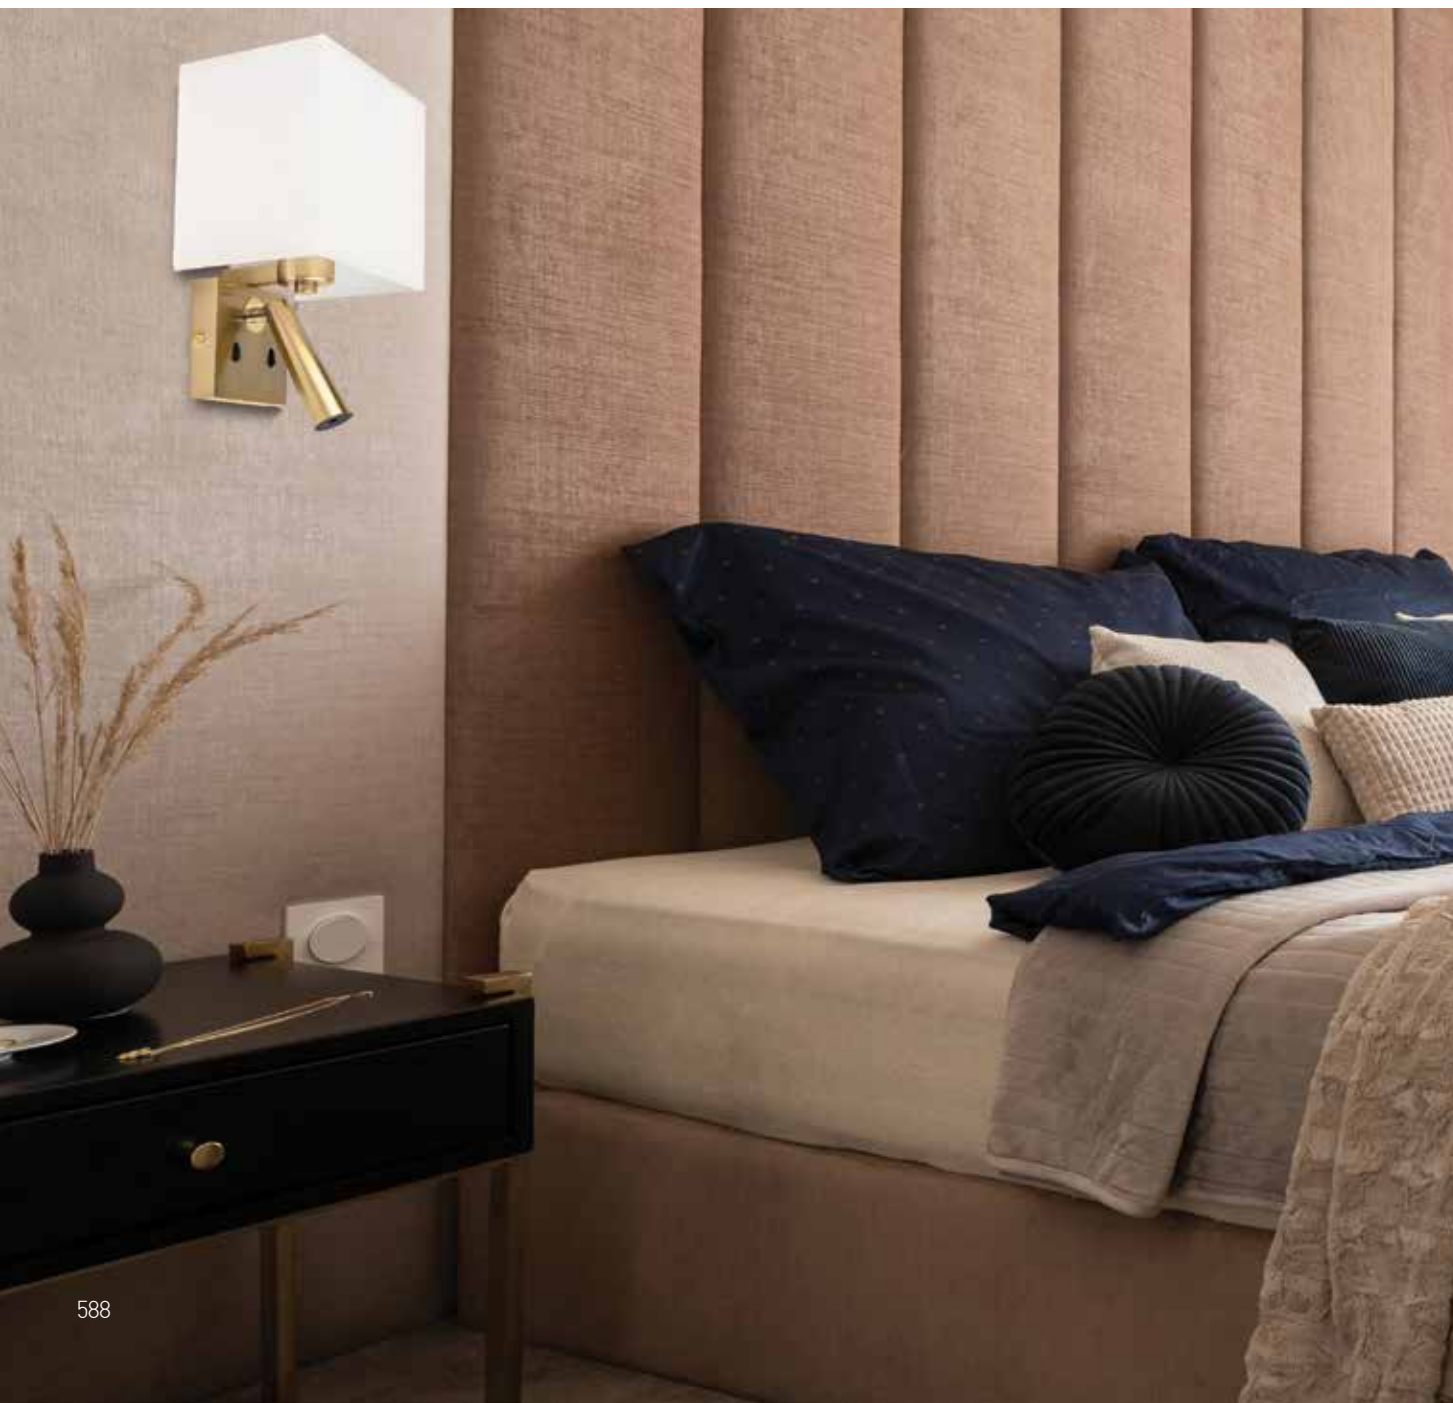

Power 3W
Input 220-240V, 50/60Hz
Color Temperature 3000K
Lumen 200Lm
Cri 80
Dimensions Ø: 10.5cm L: 15.5cm
Depth 2.7cm
Non Dimmable ☒
Switch On/Off
Material Metal - Aluminium
Cutting Hole Ø: 8.7cm
Special Feature Stick Ø: 3cm L: 11.5cm
Color Brushed Brass / **Code H71**