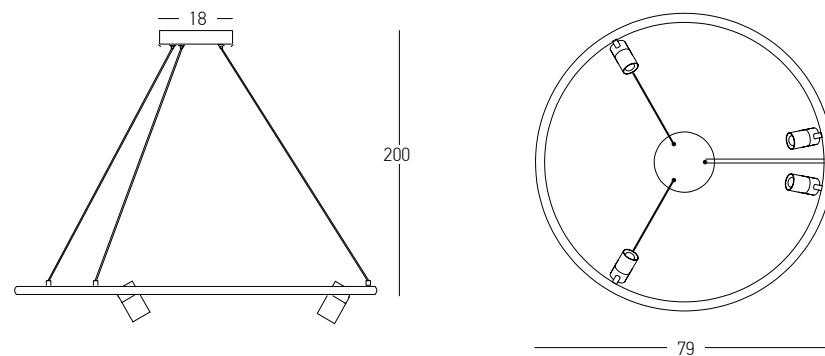

Model Finishing

Gold Matt Black Matt

Power 27W + 4x 5W
 Input 220-240V, 50/60Hz
 Color Temperature 3000K
 Lumen 4992Lm
 Cri 80
 Dimensions Ø: 60cm H: 200cm
 Base Ø: 18cm H: 3.5cm
 Spots Dimensions Ø: 4.5cm H: 8cm
 Dimmable Triac 
 Material Metal - Aluminium - Silicon
 Special Feature 200cm Cable Adjustable
 Movable Spots
 Profile 2x2cm
 Color Black Matt / **Code 22012**