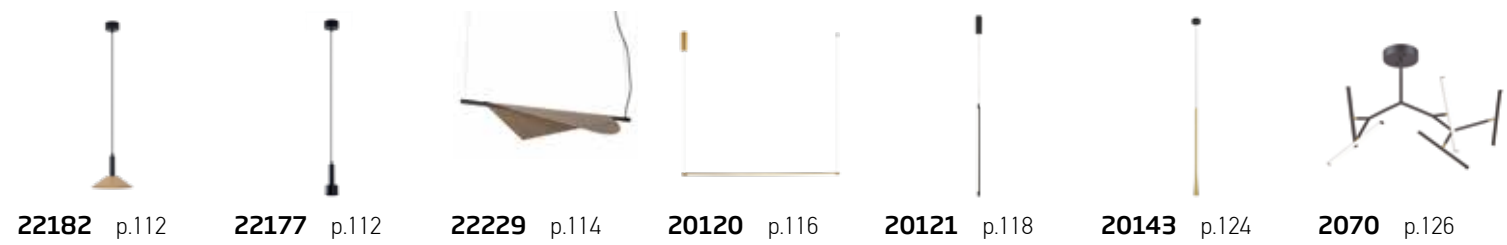

ZAMPELIS S.A.

Greece , Attica , Keratea , Kivouri

Postal: 19001 , P.O. box: 4791

Tel.: (+30) 22990 63518-19 | Fax: (+30) 22990 63521

info@zambelislights.gr | zambelislights.gr

DECORATIVE LIGHTING

DECORATIVE LIGHTING

Power 46W
 Input 220-240V, 50/60Hz
 Color Temperature 3000K
 Lumen 3137Lm
 Cri 90
 Dimensions Ø: 160cm H: 80cm
 Base Ø: 30cm H: 5cm
 Dimmable Triac
 Material Aluminium - Silicon
 Special Feature 150cm Cable Adjustable
 Lighting Tube Ø: 1.5cm
 Color Black Matt / **Code 23051**