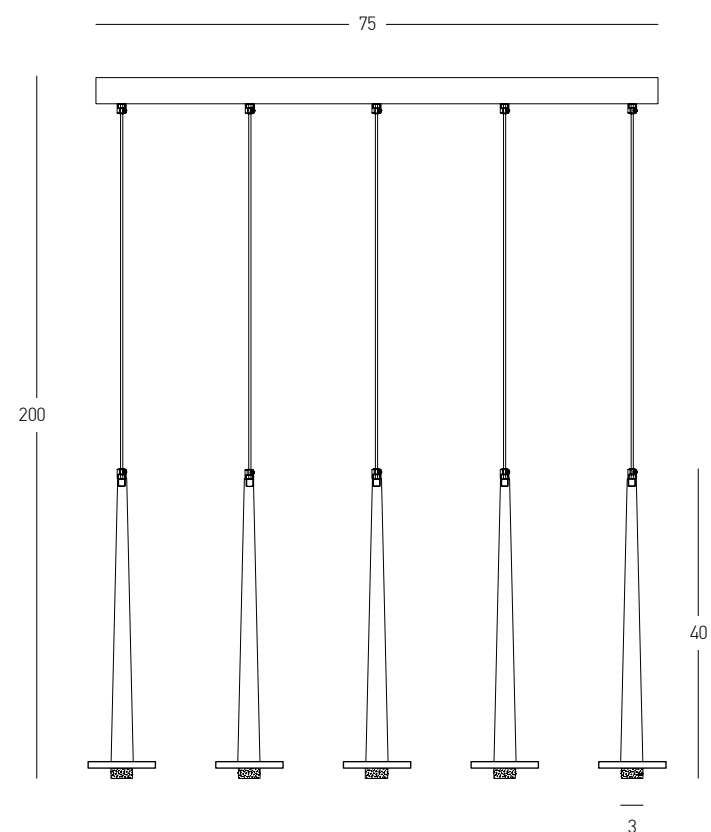

Power 14W
Input 220-240V, 50/60Hz
Color Temperature 3000K
Lumen 880Lm
Cri 90
Dimensions L: 75cm W: 6cm H: 200cm
Base L: 75cm W: 6cm H: 3.5cm
Dimmable Triac ☐
Material Metal - Aluminium - Acrylic - Marble
Special Feature 150cm Cable Adjustable
Stick Ø: 3cm H: 40cm
Color Sandy Black - White Marble / **Code 22112**