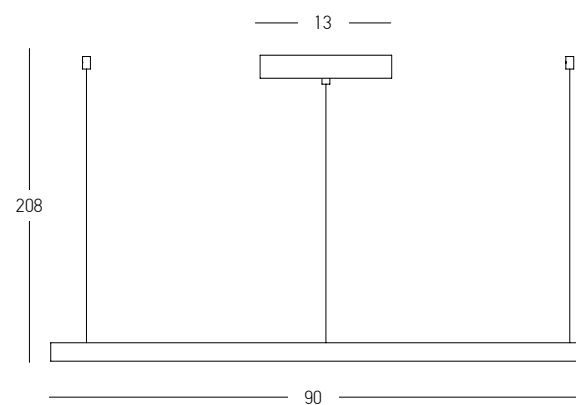

Power 45W
Input 220-240V, 50/60Hz
Color Temperature 3000K
Lumen 3242Lm
Cri 80
Dimensions Ø: 90cm H: 208cm
Base Ø: 13cm H: 3cm
Dimmable Triac ☐
Material Aluminium - Silicon
Special Feature 200cm Cable Adjustable
Profile L: 2.5cm H: 4cm
Color Gold Matt / **Code 23034**
Color Black Matt / **Code 23035**

Model Finishing