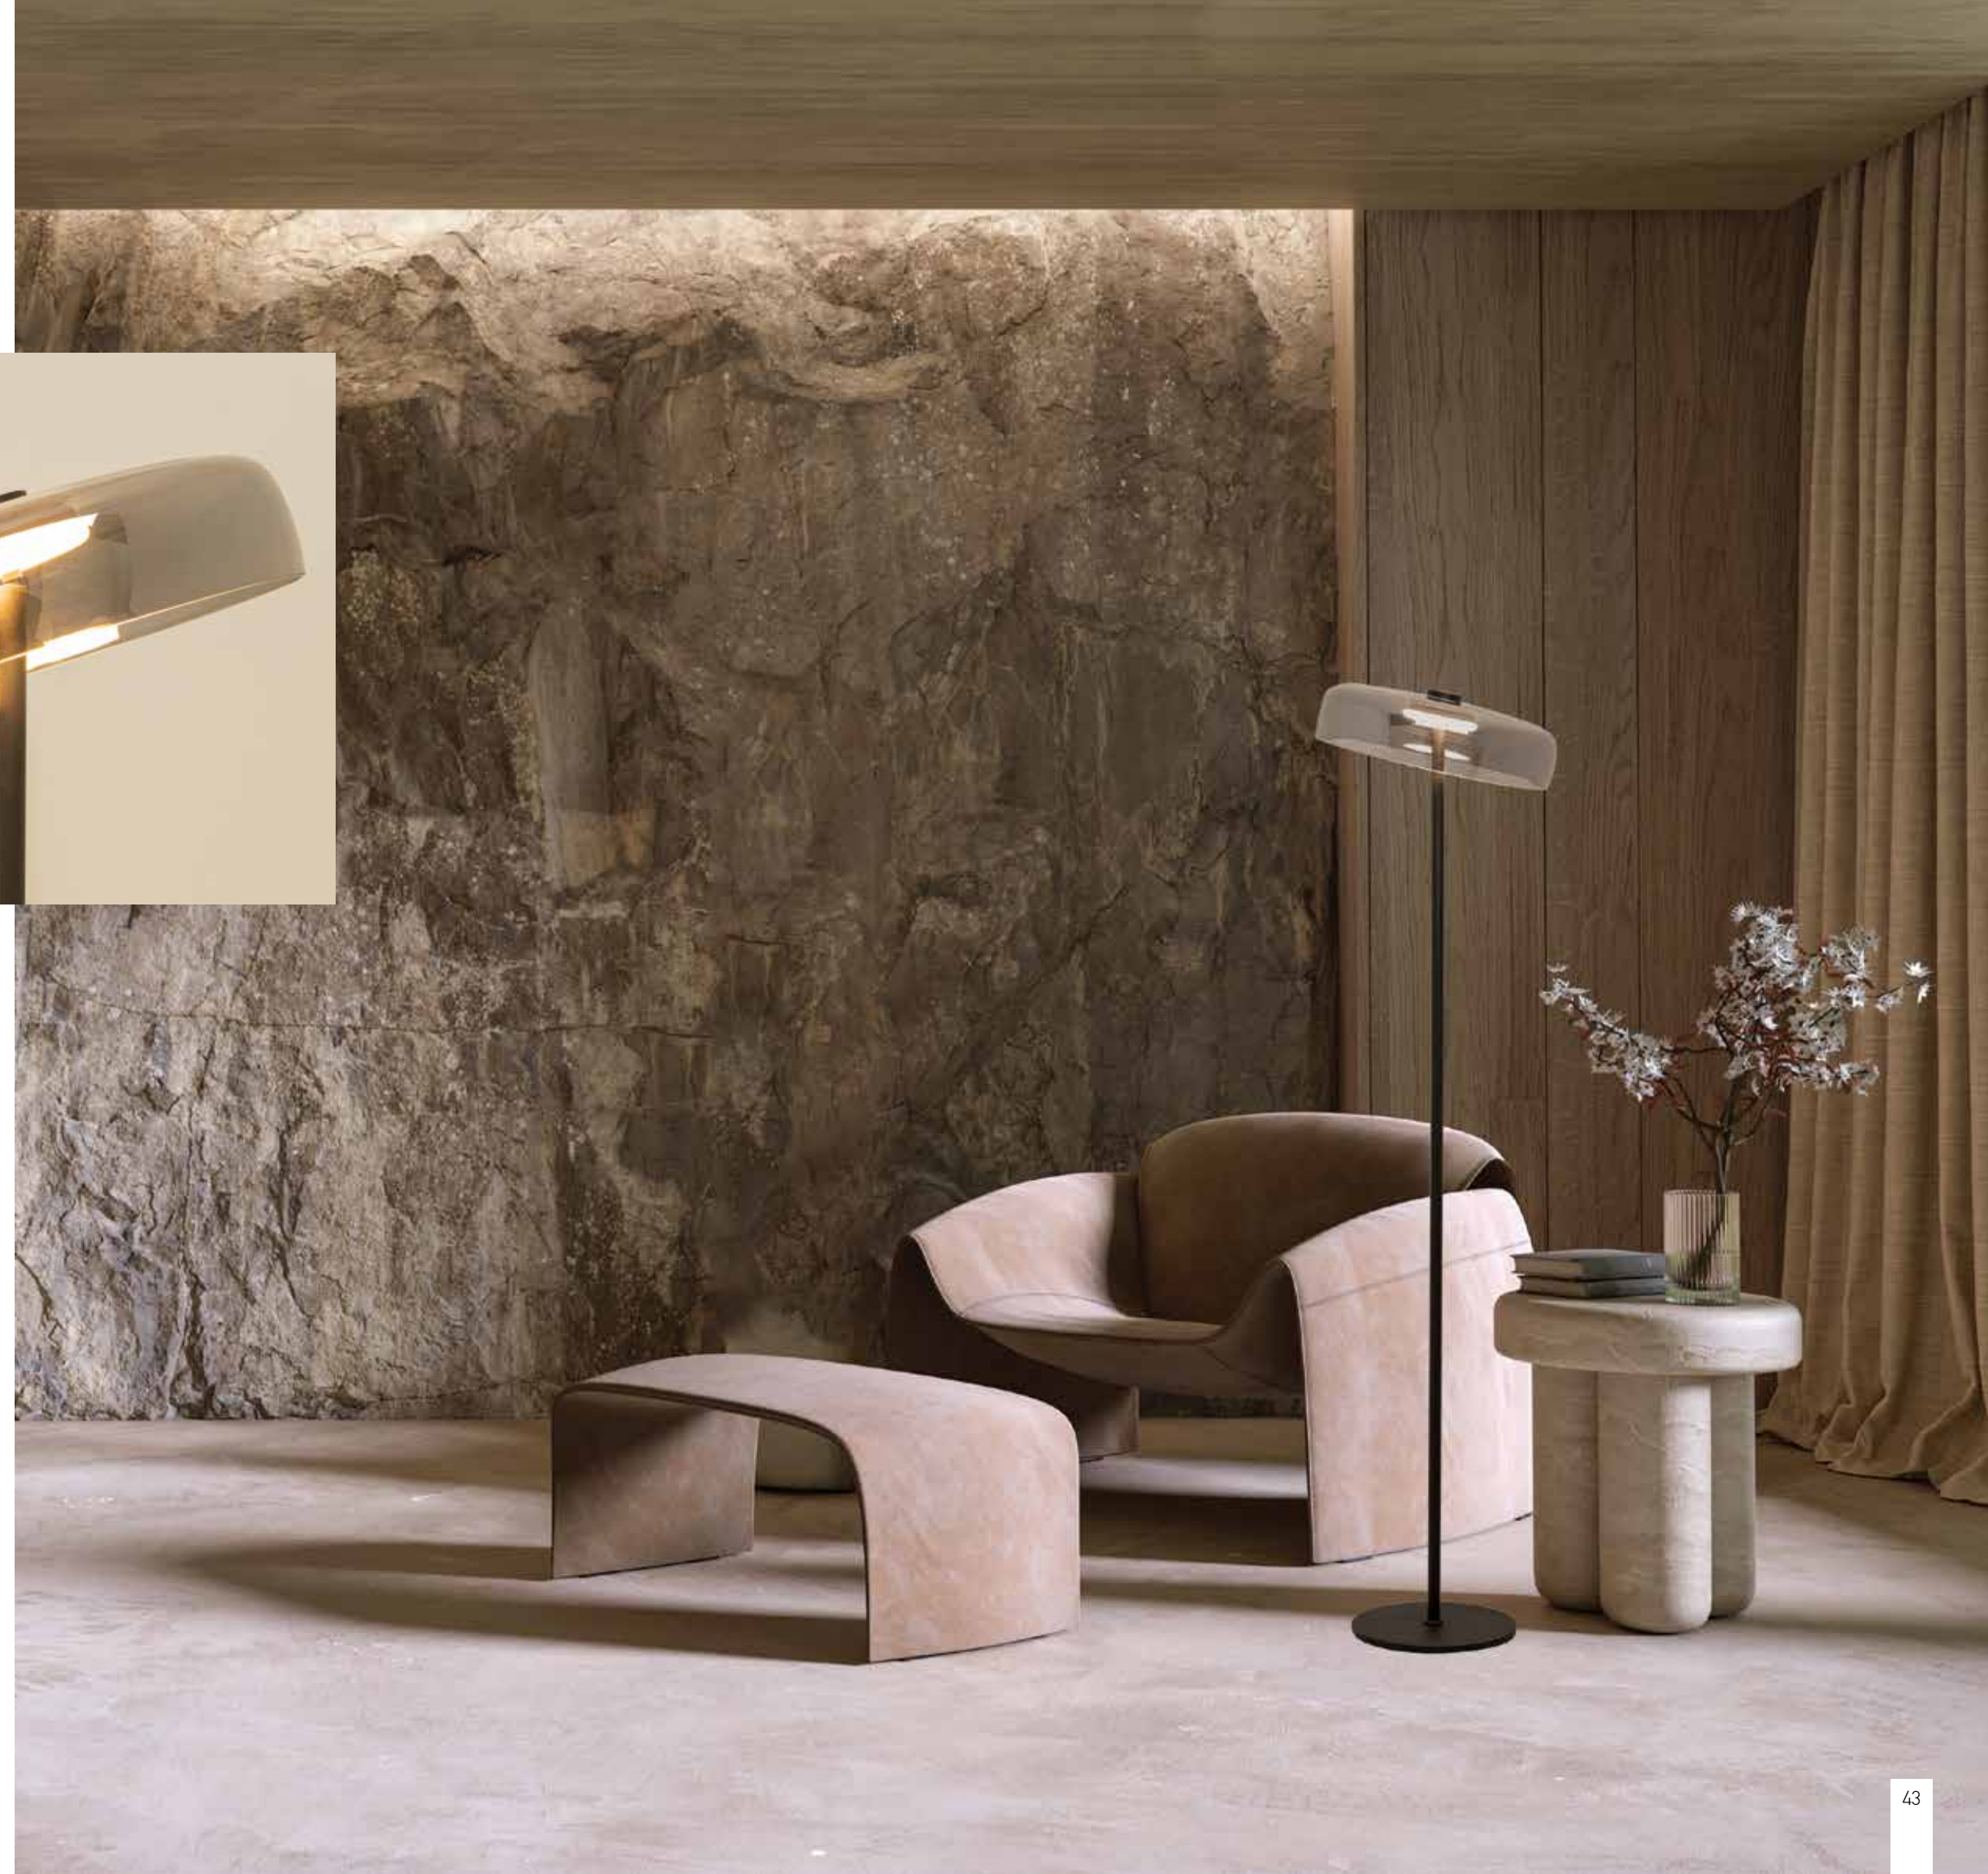

Power 15W
Input 220-240V, 50/60Hz
Color Temperature 3000K
Lumen 1554Lm
Cri 80
Dimensions Ø: 42cm H: 162cm
Glass Ø: 42cm H: 13cm
Base Ø: 29cm H: 1.5cm
Non Dimmable ☒
Material Metal - Smoked Glass
Special Feature 150cm Cable Available
Movable Shade
Color Black Matt / **Code 23055**