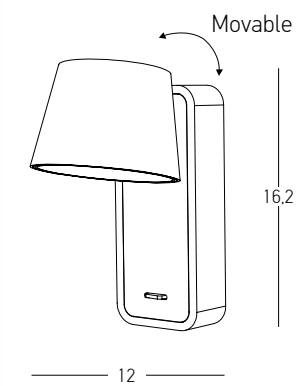

DECORATIVE LIGHTING | HOTEL

Power	7W
Input	220-240V, 50/60Hz
Color Temperature	3000K
Lumen	595Lm
Cri	80
Dimensions	L: 12cm W: 6cm H: 16.2cm
Base	L: 3cm W: 6cm H: 15cm
Non Dimmable	☒
Switch	On/Off
Material	Metal - Aluminium
Special Feature	Shade Ø: 8.5cm H: 6.5cm Movable Shade
Color	Sandy Black - Brown Wood / Code H61