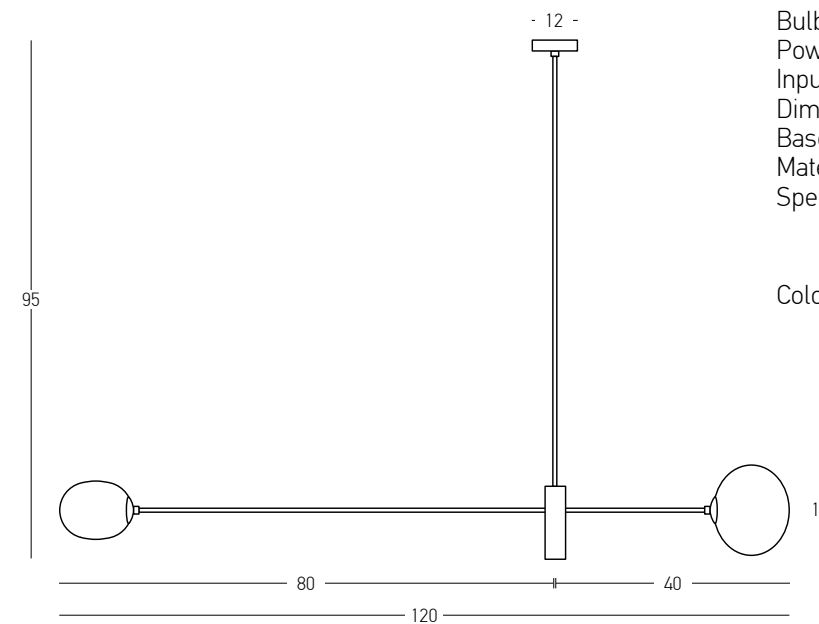

Bulb 2x G9 LED
Power 9W MAX
Input 220-240V, 50/60Hz
Dimensions L: 120cm W: 18cm H: 95cm
Base Ø: 12cm H: 2.5cm
Material Metal - Opal Glass
Special Feature Standard Length
Glass Ø: 18cm
Glass Ø: 9cm
Color Sandy Black - Painted Gold / **Code 22267**