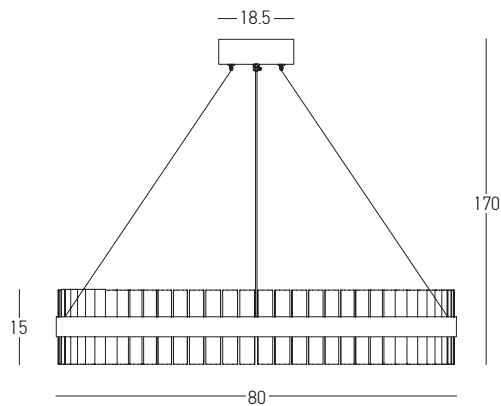

Power 56W
Input 220-240V, 50/60Hz
Color Temperature 3000K
Lumen 3610Lm
Cri 80
Dimensions Ø: 60cm H: 15cm
Base Ø: 18.5cm H: 5cm
Dimmable Triac ☐
Material Stainless Steel - Clear Glass
Special Feature 150cm Cable Adjustable
Profile 3.5x4cm
Color Gold Matt / **Code 22039**