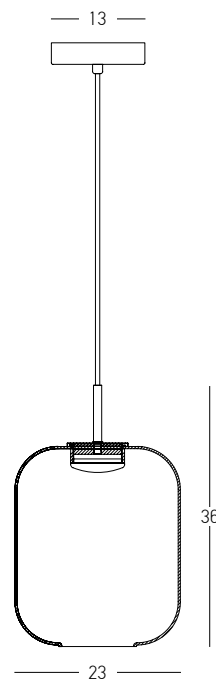

DECORATIVE LIGHTING | GLASS

Power 12W
Input 220-240V, 50/60Hz
Color Temperature 3000K
Lumen 780Lm
Cri 80
Dimensions Ø: 15cm H: 36cm
Base Ø: 13cm H: 3cm
Non Dimmable ☒
Material Metal - Glass
Special Feature 200cm Fabric Cable Adjustable
Color Black Matt - Gold Glass / **Code 23218**
Color Black Matt - Copper Glass / **Code 23219**

Power 12W
Input 220-240V, 50/60Hz
Color Temperature 3000K
Lumen 780Lm
Cri 80
Dimensions Ø: 23cm H: 36cm
Base Ø: 13cm H: 3cm
Non Dimmable ☒
Material Metal - Glass
Special Feature 200cm Fabric Cable Adjustable
Color Black Matt - Gold Glass / **Code 23215**
Color Black Matt - Copper Glass / **Code 23216**