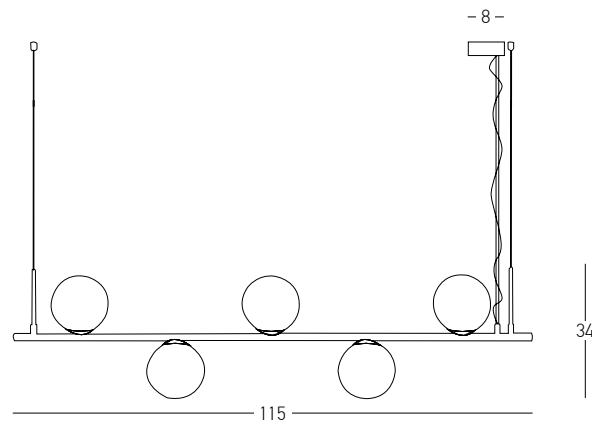

Bulb 5x E14
Power 15W MAX
Input 220-240V, 50/60Hz
Dimensions L: 115cm W: 15cm H: 34cm
Base Ø: 8cm H: 3cm
Material Metal - Opal Glass
Special Feature 200cm Fabric Cable Adjustable
Opal Glass Ø: 15cm
Color Gold Matt / **Code 1998**