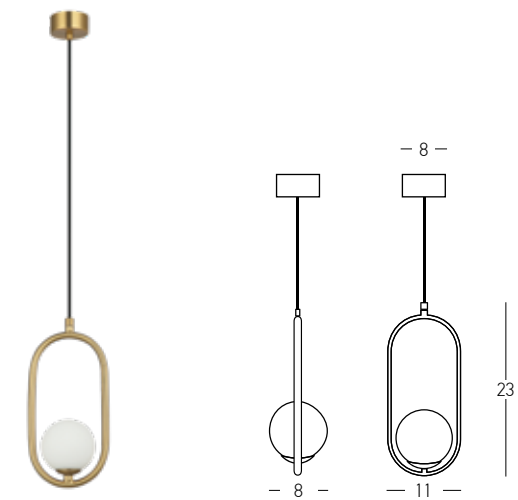

Bulb 1x G9 LED
Power 7W MAX
Input 220-240V, 50/60Hz
Dimensions W: 20cm H: 50cm
Base Ø: 8cm H: 3.5cm
Material Metal - Opal Glass
Special Feature 220cm Fabric Cable Adjustable
Opal Glass Ø: 12cm
Color Gold Matt / **Code 23135**

Bulb 1x G9 LED
Power 7W MAX
Input 220-240V, 50/60Hz
Dimensions W: 11cm H: 23cm
Base Ø: 8cm H: 3.5cm
Material Metal - Opal Glass
Special Feature 220cm Fabric Cable Adjustable
Opal Glass Ø: 8cm
Color Gold Matt / **Code 23136**

Bulb 1x G9 LED
Power 7W MAX
Input 220-240V, 50/60Hz
Dimensions Ø: 21cm L: 12cm
Material Metal - Opal Glass
Special Feature Opal Glass Ø: 8cm
Color Gold Matt / **Code 23137**