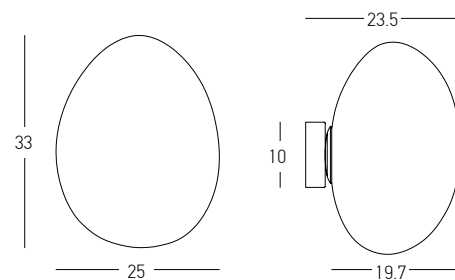

Power 5W
Input 220-240V, 50/60Hz
Color Temperature 3000K
Lumen 400Lm
Cri 80
Dimensions L: 23.5cm W: 25cm H: 33cm
Base Ø: 10cm H: 3cm
Non Dimmable ☒
Material Metal - Opal Glass
Color White / **Code 20136**