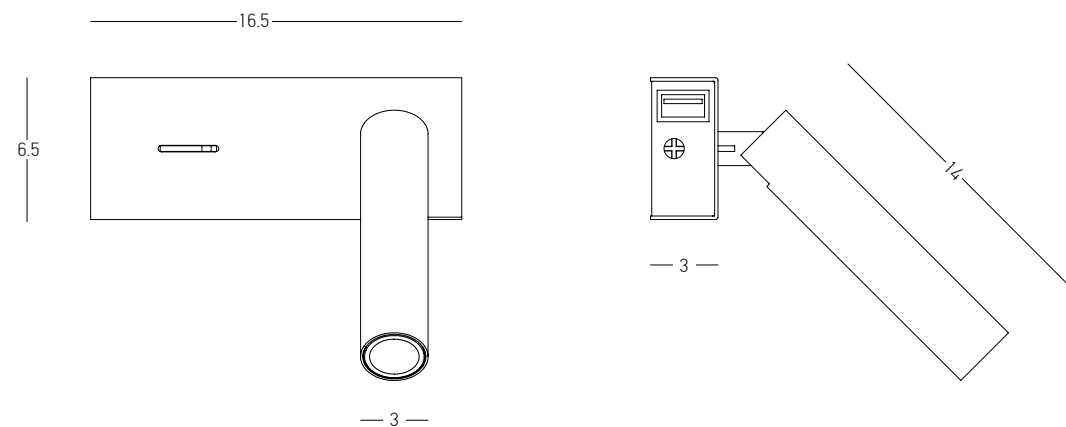

Power 3W
Input 220-240V, 50/60Hz
Color Temperature 3000K
Lumen 204Lm
Cri 80
Dimensions L: 7-19cm W: 16.5cm H: 6.5cm
Non Dimmable ☒
Switch On/Off
Material Metal - Aluminium
Special Feature USB Charger
Stick Ø: 3cm L: 14cm
Color Sandy White / **Code H74**
Color Sandy Black / **Code H75**