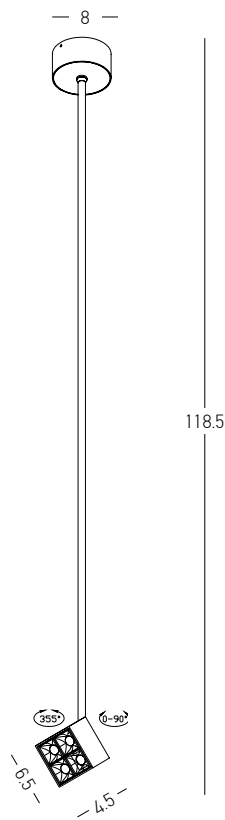

Power 7W
Input 220-240V, 50/60Hz
Color Temperature 3000K
Lumen 770Lm
Cri 80
Dimensions L: 6.5cm W: 4.5cm H: 118.5cm
Base Ø: 8cm H: 4cm
Non Dimmable ☒
Material Metal - Aluminium
Special Feature Standard Length
Cube L: 6.5cm H: 4.5cm
Movable Spot
Color Sandy Black / **Code 1929**
Color Sandy White / **Code 1930**