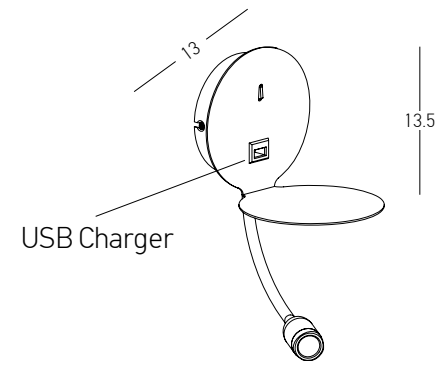

Power 3W
Input 220-240V, 50/60Hz
Color Temperature 3000K
Lumen 255Lm
Cri 80
Dimensions L: 16.4cm Ø: 13cm H: 13.5cm
Non Dimmable ☒
Switch On/Off
Material Metal - Aluminium
Special Feature USB Charger
Flex 19cm
Stick Ø: 3cm H: 5cm
Color White Matt / **Code H58**