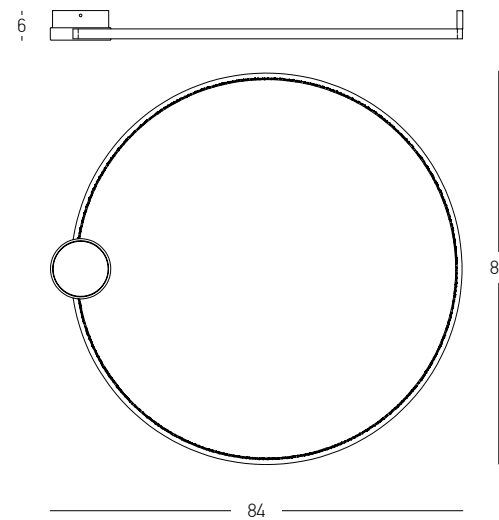

Power 32W
Input 220-240V, 50/60Hz
Color Temperature 3000K
Lumen 1895Lm
Cri 80
Dimensions L: 84cm L: 80cm H: 6cm
Base Ø: 12cm H: 6cm
Dimmable Triac ☐
Material Aluminium - Silicon
Special Feature Profile L: 1.5cm H: 2cm
Color Black Matt - Gold Matt Ring / **Code 23097**
Color Gold Matt - Black Matt Ring / **Code 23099**