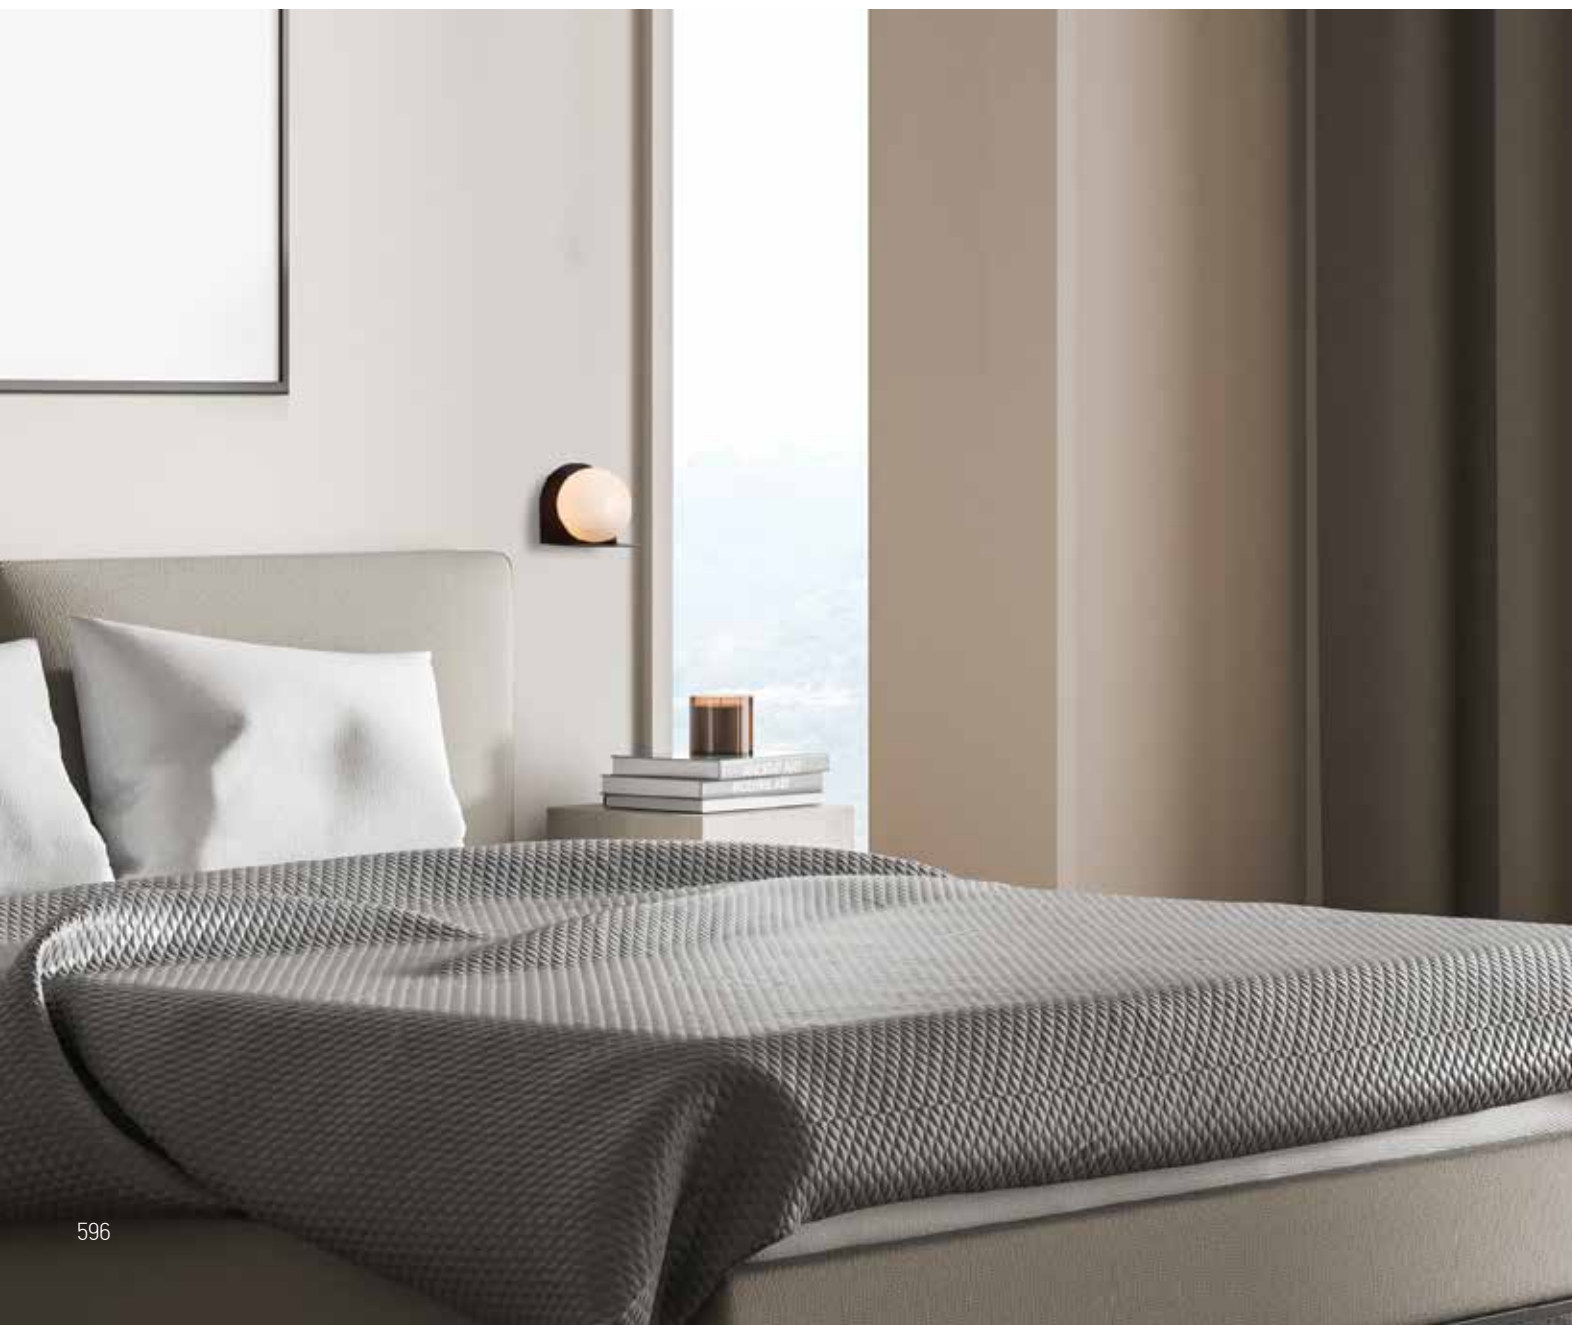

Bulb 1x GU10
Power 50W MAX
Input 220-240V, 50/60Hz
Dimensions L: 7cm W: 11cm H: 10.5cm
Base L: 7cm W: 11cm H: 2.5cm
Material Aluminium
Special Feature Cylinder Ø: 6cm H: 7cm
Color White Matt / **Code 180105**