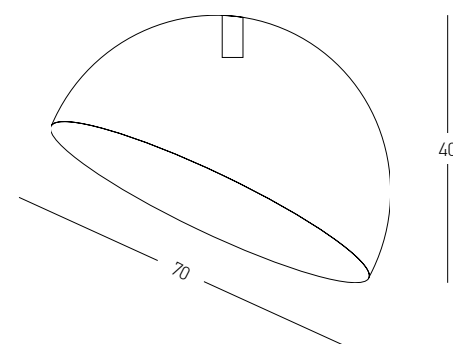

Bulb 1x E27
Power 40W MAX
Input 220-240V, 50/60Hz
Dimensions Ø: 50cm H: 30cm
Material Metal
Color Black Matt - Golden Leaf / **Code 23257**
Color White Matt - Golden Leaf / **Code 23258**

Bulb 1x E27
Power 40W MAX
Input 220-240V, 50/60Hz
Dimensions Ø: 70cm H: 40cm
Material Metal
Color Black Matt - Golden Leaf / **Code 23259**
Color White Matt - Golden Leaf / **Code 23260**