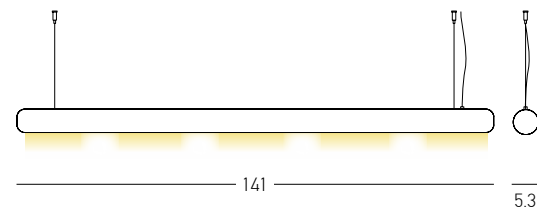

Power 45W
Input 220-240V, 50/60Hz
Color Temperature 3000K
Lumen 6300Lm
Cri 80
Dimensions Ø: 5.3cm L: 141cm
Base Ø: 8cm H: 3.5cm
Non Dimmable ☒
Material Aluminium - PC Diffuser
Special Feature 200cm Fabric Cable Adjustable
Optional Dimming DALI

Color Painted Bronze / **Code 22207**
Color Corten / **Code 22206**

Power 50W
Input 220-240V, 50/60Hz
Color Temperature 3000K
Lumen 5500Lm
Cri 90
Dimensions Ø: 5.3cm L: 141cm
Base Ø: 8cm H: 3.5cm
Non Dimmable ☒
Material Aluminium - ABS
Special Feature 200cm Fabric Cable Adjustable
Optional Dimming DALI

Color Painted Bronze - Sandy Black / **Code 22223**
Color Corten - Sandy Black / **Code 22222**