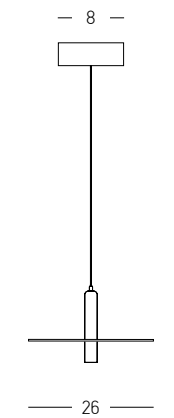

Model Finishing

Sandy Black

Gold Matt

DECORATIVE LIGHTING | DECO

Power 3x5W
 Input 220-240V, 50/60Hz
 Color Temperature 3000K
 Lumen 1590Lm
 Cri 80
 Dimensions L: 140cm W: 26cm H: 63cm
 Base Ø: 8cm H: 3.5cm
 Shade Ø: 26cm
 Non Dimmable ☒
 Material Metal - Aluminium - Leather
 Special Feature 100cm Cable Adjustable
 Color Sandy Black / **Code 18138-B**