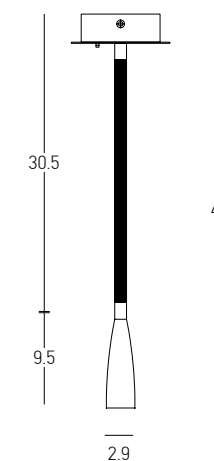

Power 3W
Input 220-240V, 50/60Hz
Color Temperature 3000K
Lumen 240Lm
Cri 80
Dimensions Ø: 8cm L: 20-26cm
Base Ø: 8cm H: 3cm
Non Dimmable ☒
Switch On/Off
Material Metal - Aluminium
Special Feature Stick Ø: 2.9cm L: 9.5cm
Color Brushed Brass / **Code H63**