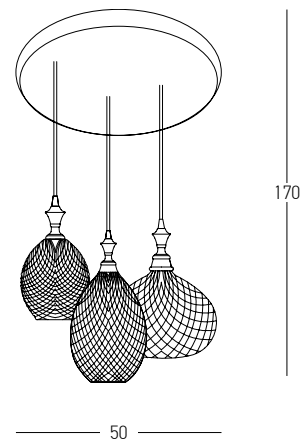

Bulb 3x E27
Power 40W MAX
Input 220-240V, 50/60Hz
Dimensions Ø: 50cm H: 170cm
Base Ø: 50cm H: 3cm
Material Metal - Glass
Special Feature 120cm Fabric Cable Adjustable
Color Black Matt - Smoked Grey / **Code 19241**