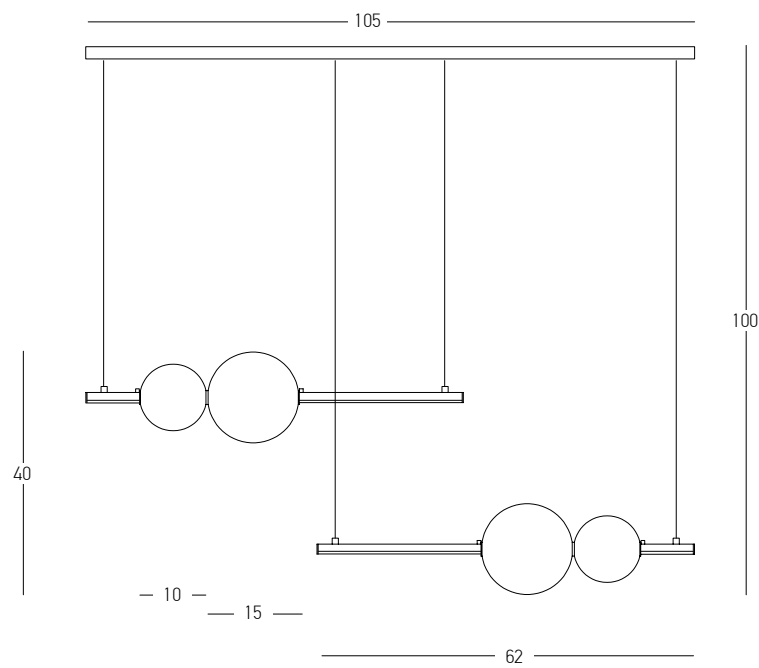

Power 24W
Input 220-240V, 50/60Hz
Color Temperature 3000K
Lumen 2200Lm
Cri 80
Dimensions L: 105cm W: 15cm H: 100cm
Base L: 105cm W: 6.5cm H: 2.7cm
Dimmable Triac ☐
Material Aluminium - Glass
Special Feature 100cm Cable Adjustable
Opal Glass Ø: 15cm | Ø: 10cm
Profile Ø: 2cm
Color Black Matt - Smoked Glass / **Code 22234**
Color Gold Matt - Opal Glass / **Code 22235**