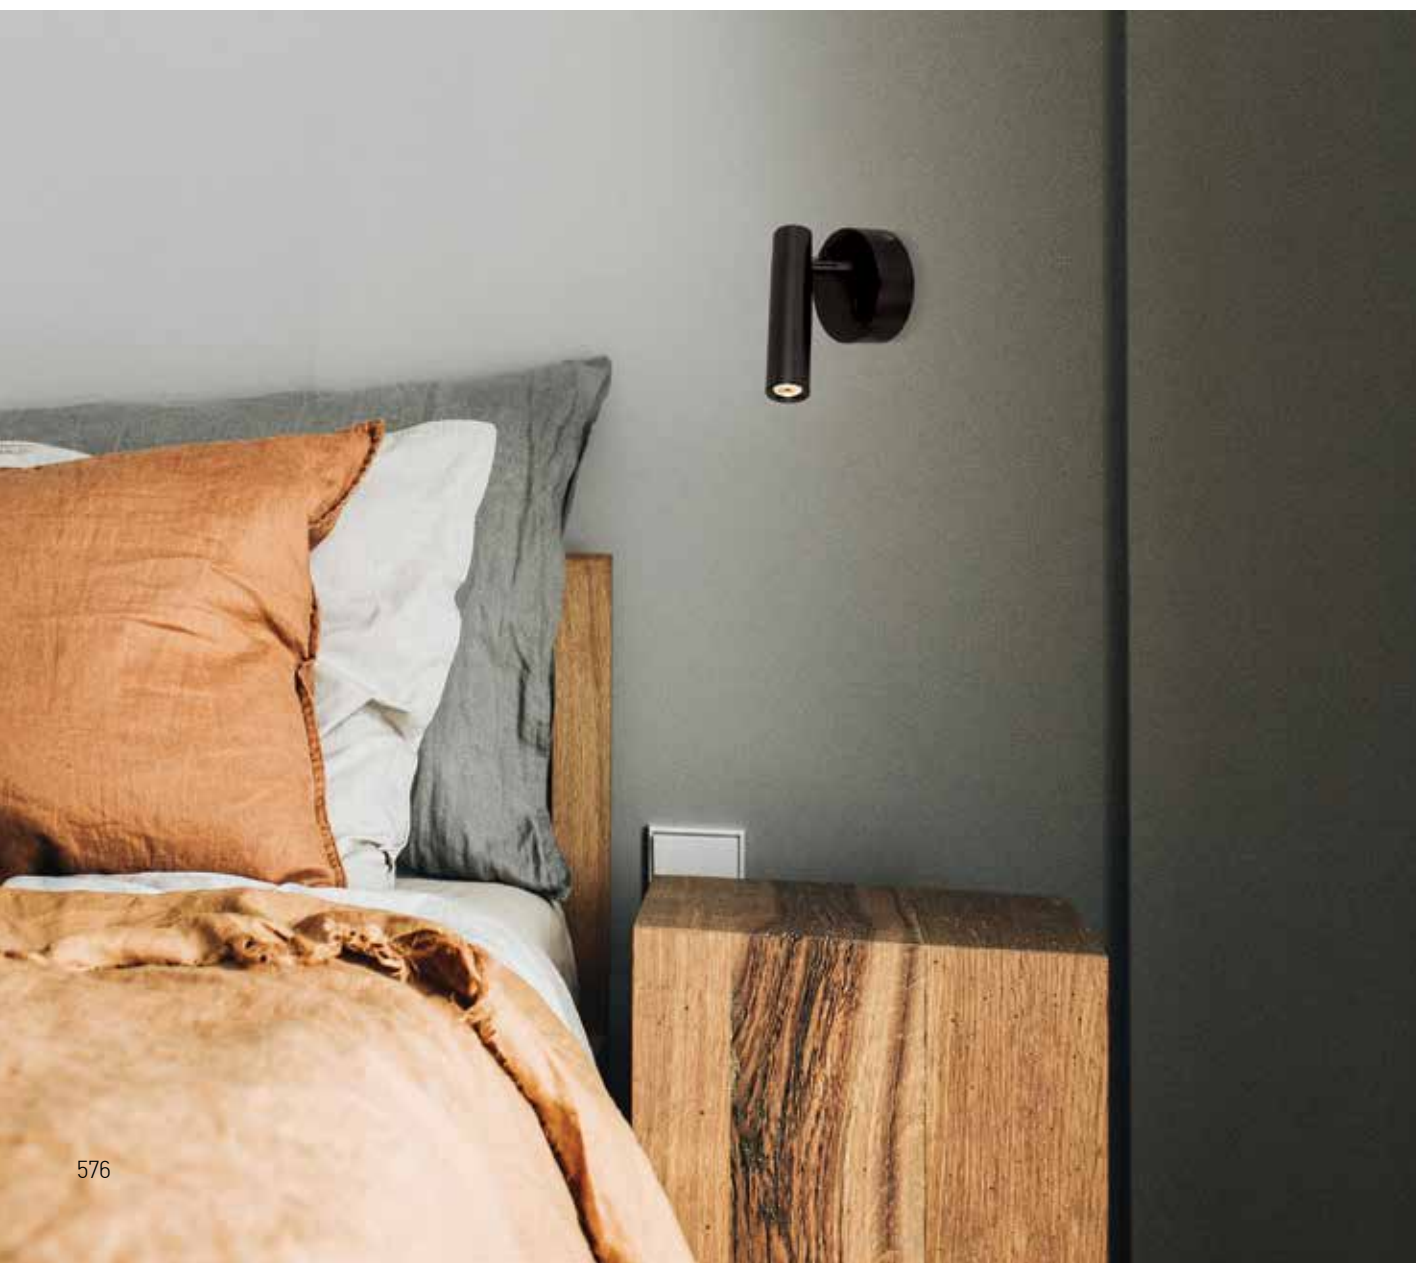

Model Finishing

Gold

Black Matt

Copper

Power 3W
 Input 220-240V, 50/60Hz
 Color Temperature 3000K
 Lumen 240Lm
 Cri 80
 Dimensions Ø: 8cm L: 20-26cm
 Base Ø: 8cm H: 3cm
 Non Dimmable ☒
 Switch On/Off
 Material Metal - Aluminium
 Special Feature Stick Ø: 2.9cm L: 9.5cm
 Color Brushed Brass / **Code H63**