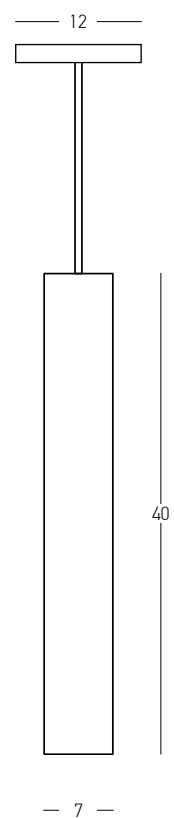

Bulb 1x E27
Power 40W MAX
Input 220-240V, 50/60Hz
Dimensions Ø: 25cm H: 16cm
Base Ø: 10cm H: 2.5cm
Material Concrete
Special Feature 120cm Cable Adjustable
Color Concrete - Chrome Base / **Code 1655**

Bulb 1x E27
Power 40W MAX
Input 220-240V, 50/60Hz
Dimensions Ø: 14.5cm H: 26cm
Base Ø: 10cm H: 2.5cm
Material Concrete
Special Feature 120cm Cable Adjustable
Color Concrete - Chrome Base / **Code 1582**

Bulb 1x GU10
Power 35W MAX
Input 220-240V, 50/60Hz
Dimensions Ø: 7cm H: 40cm
Base Ø: 12cm H: 2.5cm
Material Concrete
Special Feature 120cm Cable Adjustable
Color Concrete - Black Matt Base / **Code 180024**