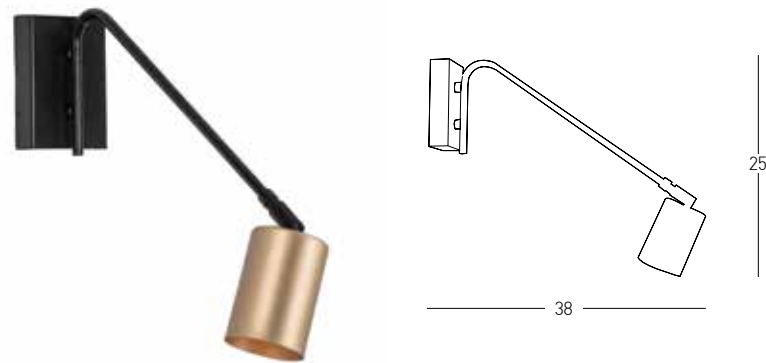

Bulb 1x GU10
Power 25W MAX
Input 220-240V, 50/60Hz
Dimensions L: 38cm W: 8.3cm H: 25cm
Spot Dimensions Ø: 6cm H: 9cm
Base L: 2.7cm W: 8.3cm H: 12cm
Material Metal
Color Sandy Black - Painted Gold / **Code 22228**