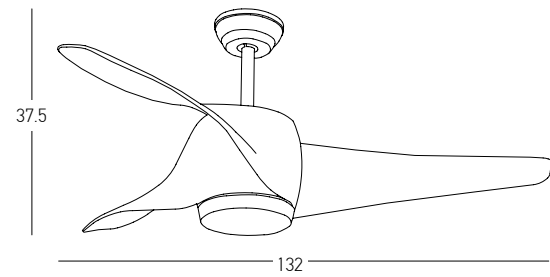

LED Light Source 15W
Input 220-240V, 50/60Hz
Color Temperature 3000K, 4000K, 6000K
Lumen 1500Lm
Cri 80
dB 20
Dimensions 52" Ø: 132cm H: 37.5-50cm
Air Flow 147.4m³ min
Night Mode Time Setting 1h / 2h / 4h / 8h
Material Metal - Acrylic - Wood
Special Feature 2 Down Rods 12.5-25cm
Summer & Winter Function
Possibility of Installation on a Sloping Roof - 20°
Motor Feature DC Motor 40W
5 Speeds
Color Coffee - Cherry Wood Blades / Code 20256