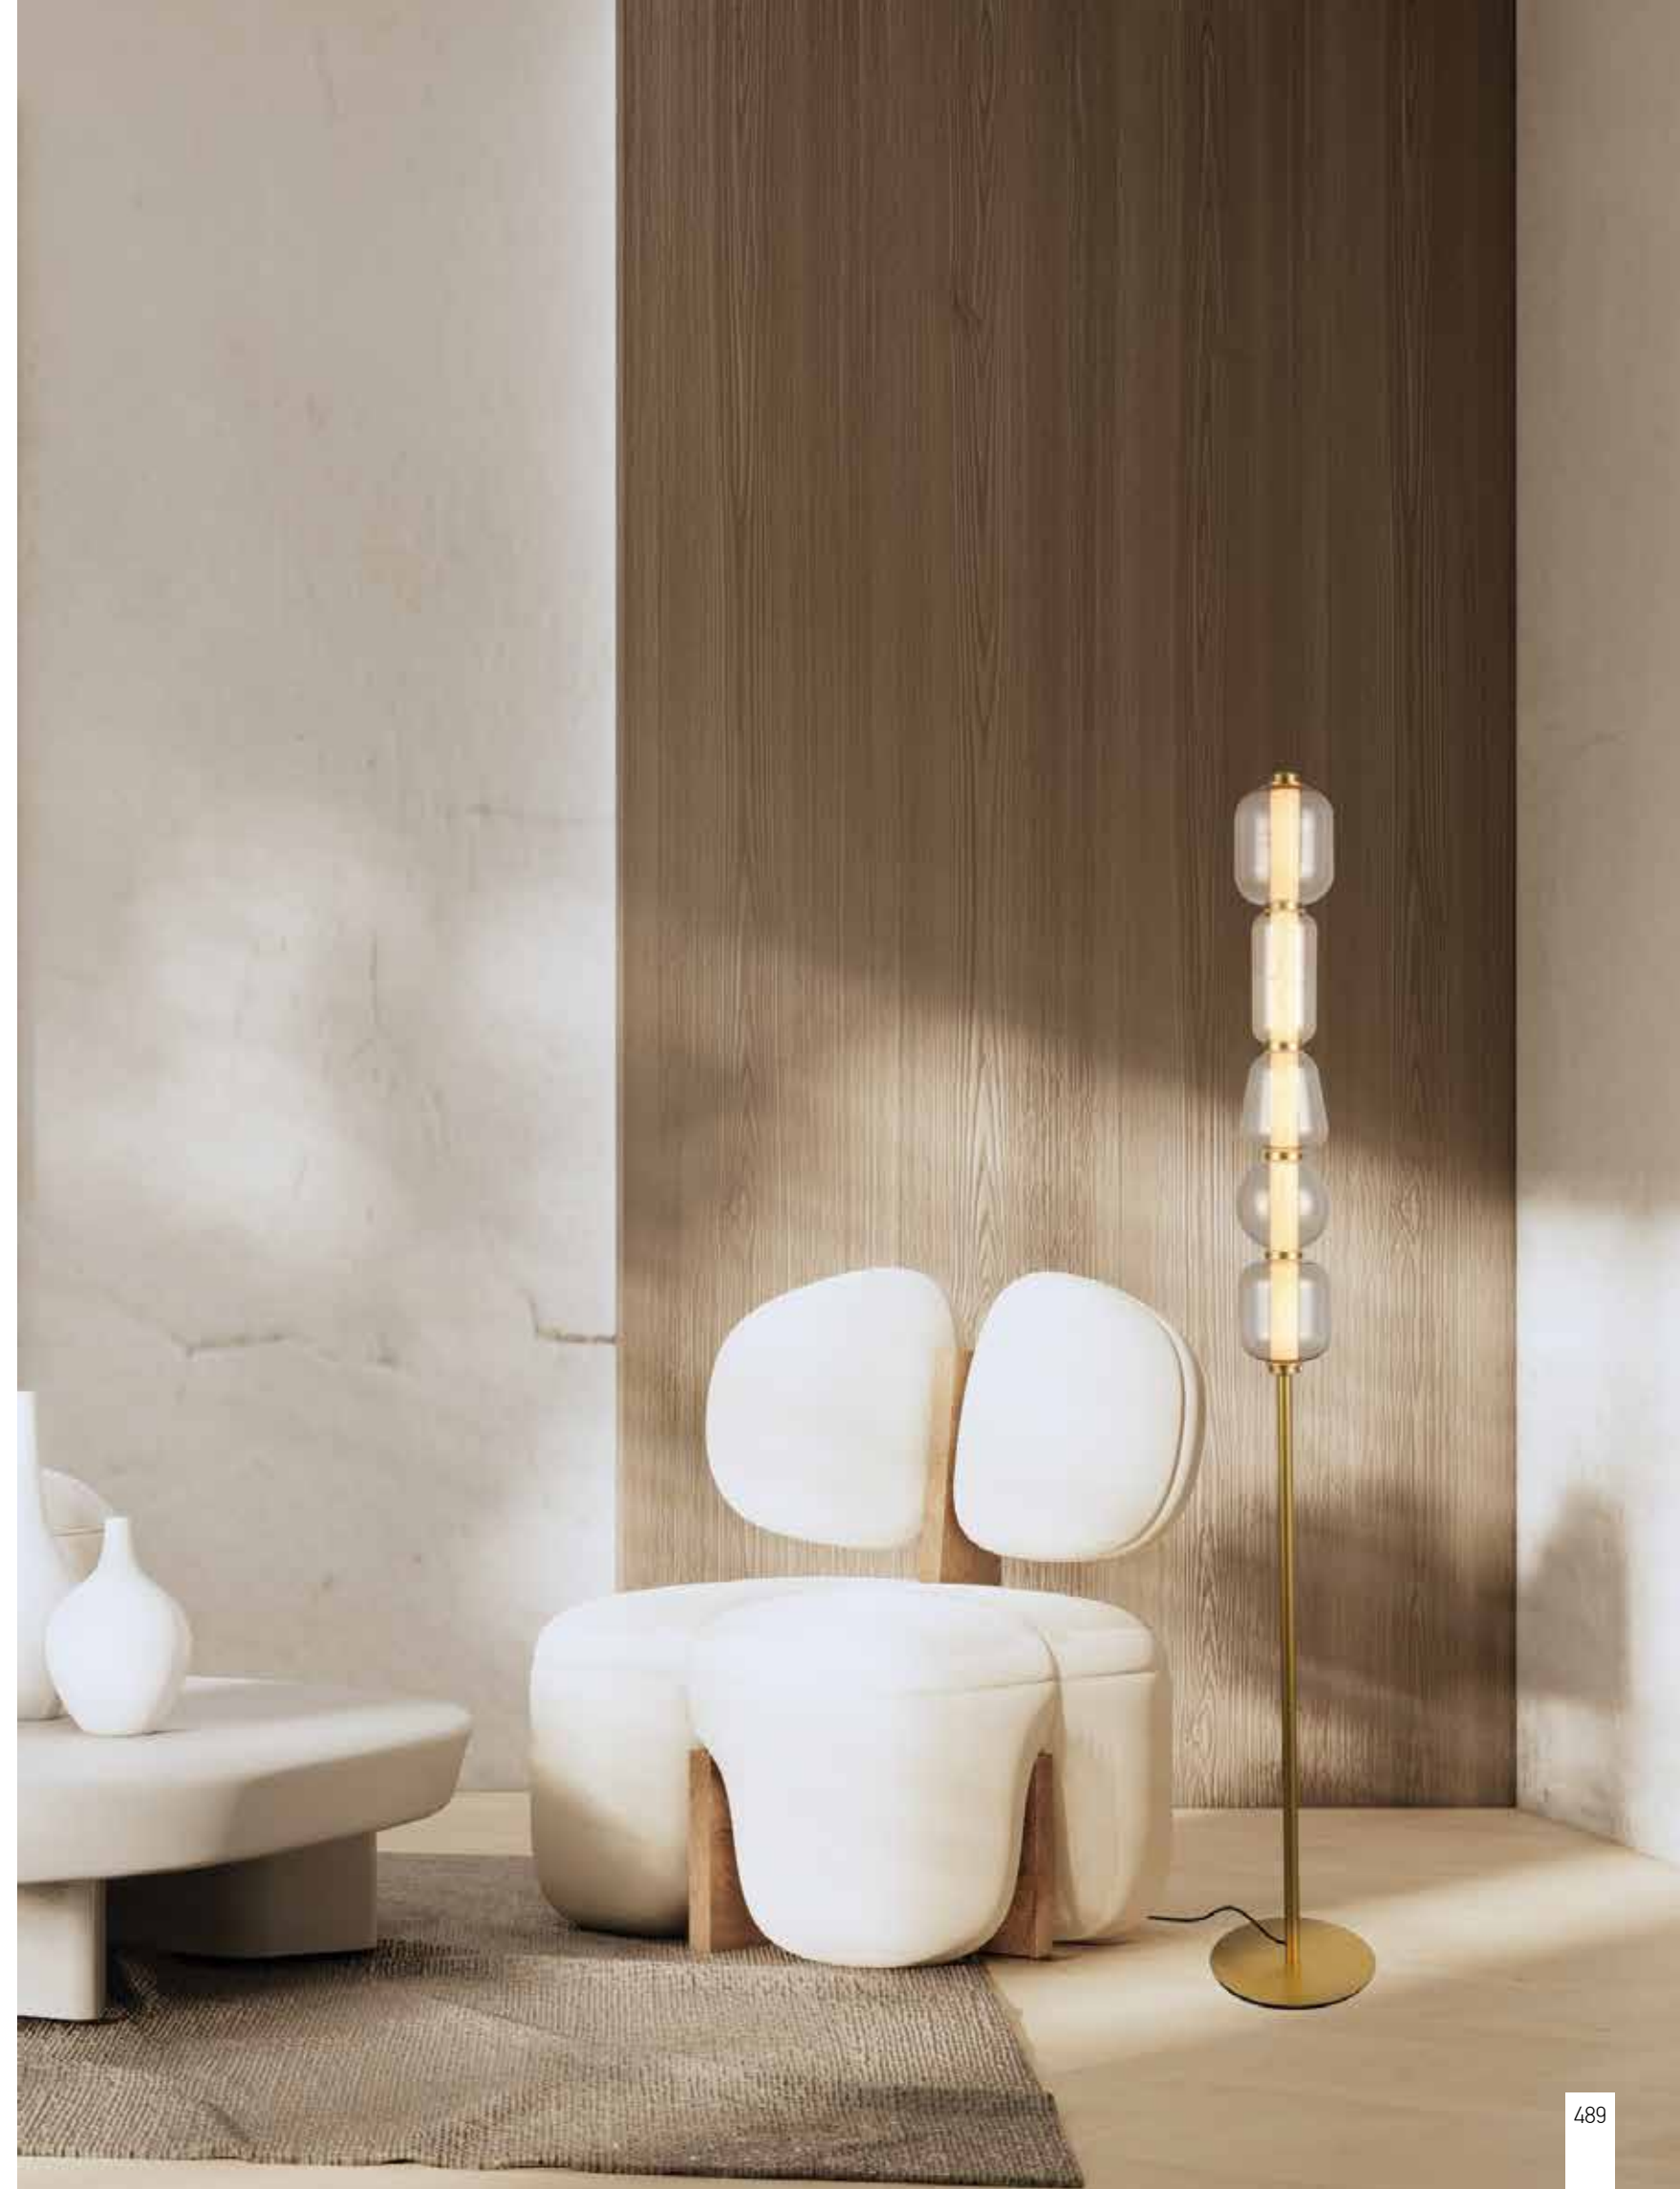

Power 17W
Input 220-240V, 50/60Hz
Color Temperature 3000K
Lumen 1050Lm
Cri 80
Dimensions Ø: 12cm H: 152cm
Base Ø: 22cm
Non Dimmable ☒
Material Metal - Acrylic - Glass
Special Feature 120cm Cable Available
Color Gold Matt - Champagne Glass / **Code 23063**
Color Black Matt - Smoked Glass / **Code 23064**