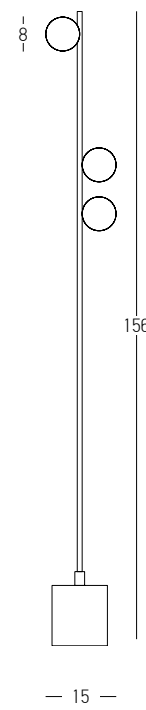

DECORATIVE LIGHTING | FLOOR & TABLE

Bulb 3x G9 LED
Power 9W MAX
Input 220-240V, 50/60Hz
Dimensions H: 156cm
Base L: 15cm W: 15cm H: 15cm
Material Metal - Marble - Opal Glass
Special Feature 150cm Cable Available
Opal Glass Ø: 8cm
Color White Marble - Gold Matt / **Code 18179**