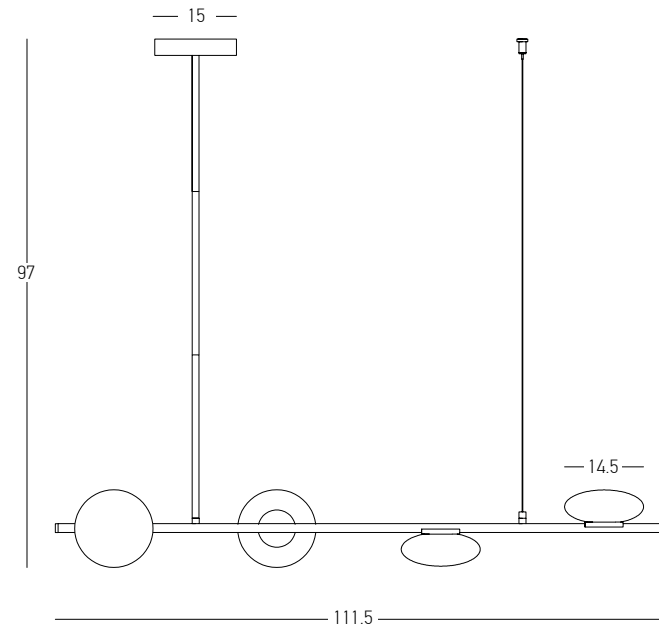

DECORATIVE LIGHTING | GLASS

Power 23W
Input 220-240V, 50/60Hz
Color Temperature 3000K
Lumen 2300Lm
Cri 90
Dimensions L: 111.5cm W: 14.5cm H: 37-67-97cm
Base Ø: 15cm H: 3.2cm
Glass Ø: 14.5cm H: 5.5cm
Non Dimmable ☒
Material Metal - Opal Glass
Color Gold Matt / **Code 22062**