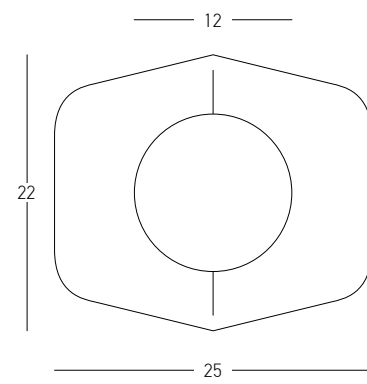

DECORATIVE LIGHTING | WALL

Bulb 1x G9 LED
Power 7W MAX
Input 220-240V, 50/60Hz
Dimensions L: 16cm W: 25cm H: 22cm
Material Metal - Opal Glass
Special Feature Opal Glass Ø: 12cm
Color Black Matt / **Code 20348-L**