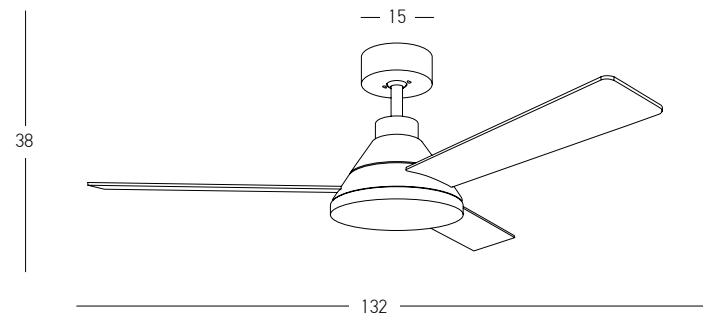

LED Light Source 22W
Input 220-240V, 50/60Hz
Color Temperature 3000K, 4000K, 6000K
Lumen 2200Lm
Cri 80
dB 20
Dimensions 52" Ø: 132cm H: 53cm
Air Flow 163m³ min
Night Mode Time Setting 1h / 4h / 8h
Material Metal - Polycarbonate - Plywood (MDF)
Special Feature 2 Down Rods 12.5-25cm
Summer & Winter Function
Motor Feature DC Motor 40W
6 Speeds
Color Double Face Brown - Brown Wood Blades
Brown - Natural Wood Blades / **Code 22083**