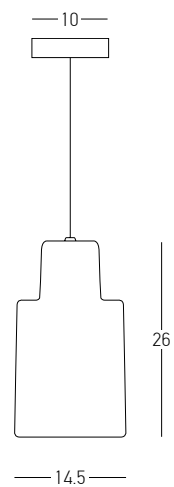

Bulb 1x E27
Power 40W MAX
Input 220-240V, 50/60Hz
Dimensions Ø: 14.5cm H: 26cm
Base Ø: 10cm H: 2.5cm
Material Concrete
Special Feature 120cm Cable Adjustable
Color Concrete - Chrome Base / **Code 1582**