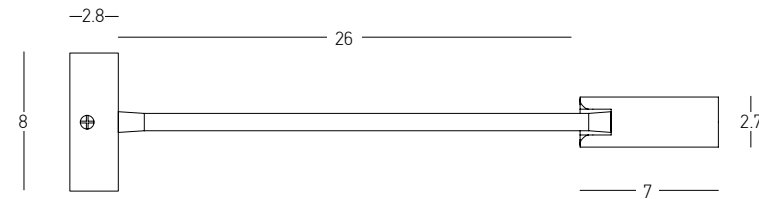

Power	3W
Input	220-240V, 50/60Hz
Color Temperature	3000K
Lumen	149Lm
Cri	90
Dimensions	Ø: 8cm L: 20-26cm
Base	Ø: 8cm L: 2.8cm
Non Dimmable	☒
Switch	On/Off
Material	Metal - Aluminium
Special Feature	Flex 26cm Stick Ø: 2.7cm L: 7cm
Color	Black Matt / Code 22049
Color	White Matt / Code 22050