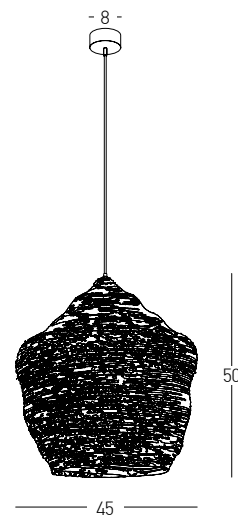

Bulb 1x E27 LED
Power 20W MAX
Input 220-240V, 50/60Hz
Dimensions Ø: 45cm H: 50cm
Base Ø: 8cm H: 3.5cm
Material Metal - Braided Wheat
Special Feature 200cm Black Fabric Cable Adjustable
Color Natural - Sandy Black / Code 22161