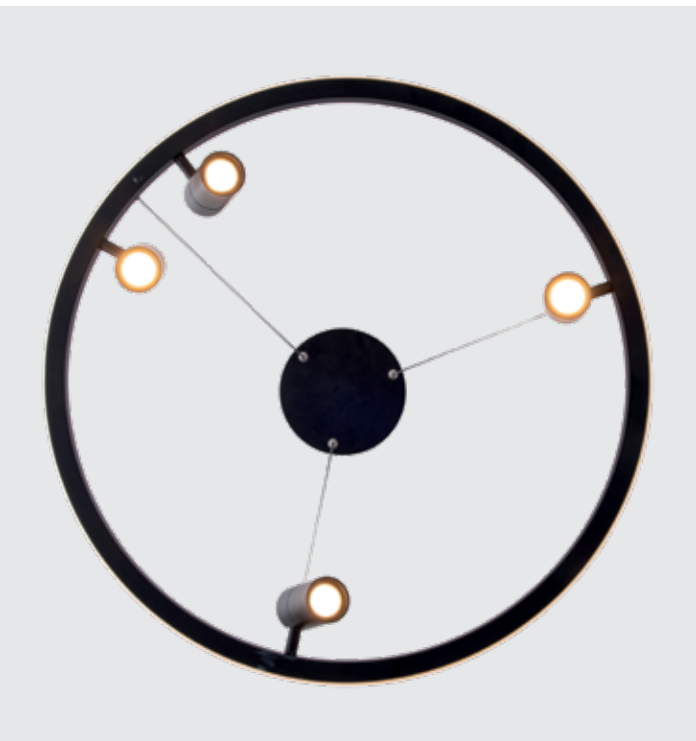

Power 39W + 4x 5W
 Input 220-240V, 50/60Hz
 Color Temperature 3000K
 Lumen 6385Lm
 Cri 80
 Dimensions Ø: 79cm H: 200cm
 Base Ø: 18cm H: 3.5cm
 Spots Dimensions Ø: 4.5cm H: 8cm
 Dimmable Triac 
 Material Metal - Aluminium - Silicon
 Special Feature 200cm Cable Adjustable
 Movable Spots
 Profile 2x2cm
 Color Black Matt / **Code 22013**