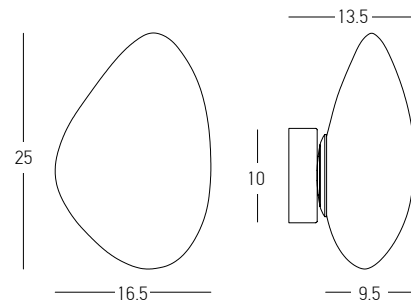

Power 5W
Input 220-240V, 50/60Hz
Color Temperature 3000K
Lumen 400Lm
Cri 80
Dimensions L: 13.5cm W: 16.5cm H: 25cm
Base Ø: 10cm H: 3cm
Non Dimmable ☒
Material Metal - Opal Glass
Color White / **Code 20137**