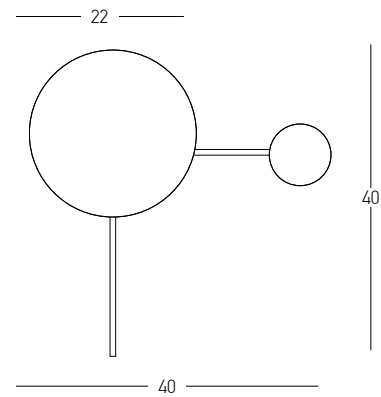

Bulb 1x G9 LED
Power 7W MAX
Input 220-240V, 50/60Hz
Dimensions L: 11cm W: 40cm H: 40cm
Material Metal - Opal Glass
Special Feature Opal Glass Ø: 8cm
Color Sandy Olive Green - Painted Gold / Code 22201