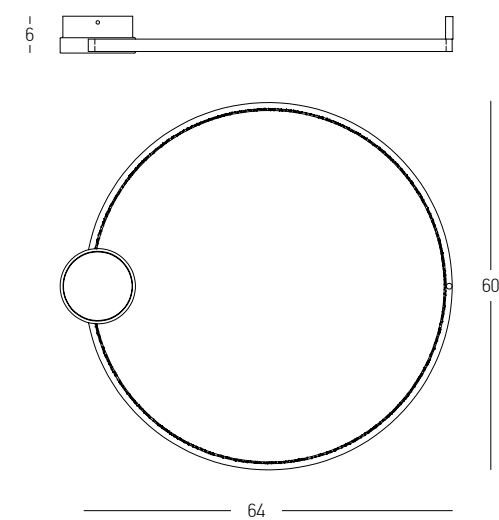

Power 32W
Input 220-240V, 50/60Hz
Color Temperature 3000K
Lumen 1895Lm
Cri 80
Dimensions L: 84cm L: 80cm H: 6cm
Base Ø: 12cm H: 6cm
Dimmable Triac ☐
Material Aluminium - Silicon
Special Feature Profile L: 1.5cm H: 2cm
Color Black Matt - Gold Matt Ring / **Code 23097**
Color Gold Matt - Black Matt Ring / **Code 23099**

Power 24W
Input 220-240V, 50/60Hz
Color Temperature 3000K
Lumen 1418Lm
Cri 80
Dimensions L: 64cm L: 60cm H: 6cm
Base Ø: 12cm H: 6cm
Dimmable Triac ☐
Material Aluminium - Silicon
Special Feature Profile L: 1.5cm H: 2cm
Color Black Matt - Gold Matt Ring / **Code 23096**
Color Gold Matt - Black Matt Ring / **Code 23098**