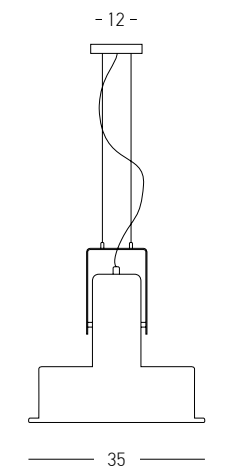

Bulb 1x E27
Power 25W MAX
Input 220-240V, 50/60Hz
Dimensions Ø: 35cm H: 38cm
Base Ø: 12cm H: 2cm
Material Metal - Acrylic
Special Feature 200cm Cable Adjustable
Color Black Matt / **Code 1644**
White Matt / **Code 1644-W**