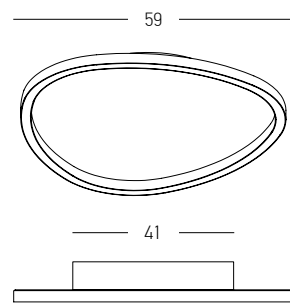

Power 39W
Input 220-240V, 50/60Hz
Color Temperature 3000K
Lumen 2602Lm
Cri 80
Dimensions L: 59cm W: 59cm H: 6cm
Base Ø: 41cm H: 4cm
Dimmable Triac ☐
Material Aluminium - Acrylic
Special Feature Profile 2x 2cm
Color Sandy Black / **Code 23208**
Color Sandy White / **Code 23209**
Color Gold Matt / **Code 23210**