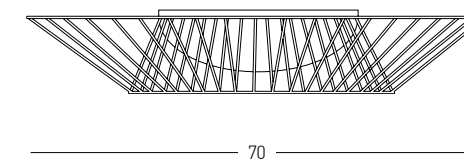

DECORATIVE LIGHTING | METAL & WOOD

Bulb 3x E27
 Power 40W MAX
 Input 220-240V, 50/60Hz
 Dimensions Ø: 65cm H: 22cm
 Base Ø: 12cm H: 2.5cm
 Material Metal - Opal Glass
 Special Feature 120cm Cable Adjustable
 Color Black Matt / **Code 1545**