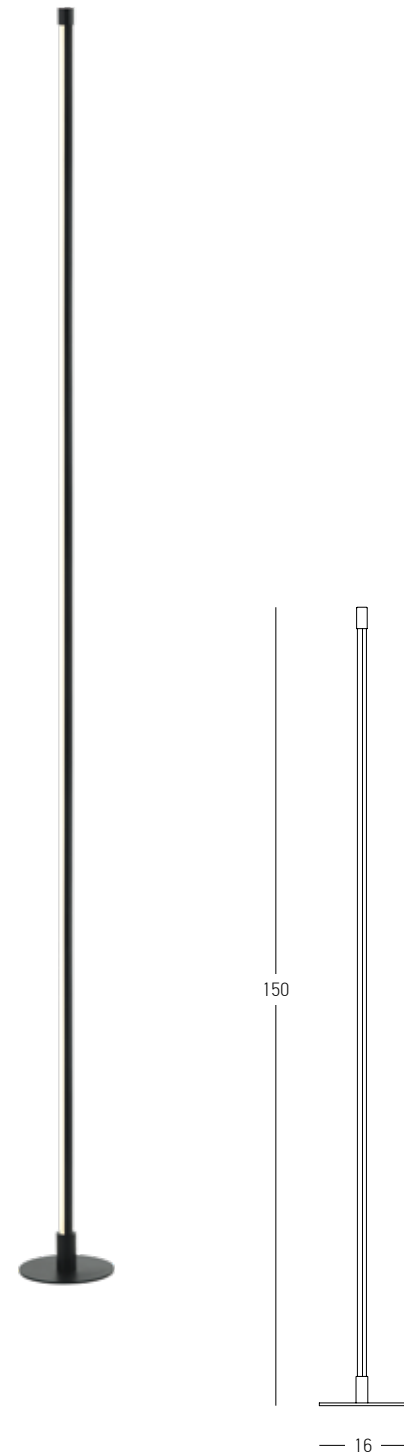

Power 20W
Input 220-240V, 50/60Hz
Color Temperature 3000K
Lumen 1600Lm
Cri 80
Dimensions Ø: 16cm H: 150cm
Base Ø: 16cm H: 0.5cm
Non Dimmable ☒
Material Metal - Aluminium - Acrylic
Color Black Matt / **Code 20123**