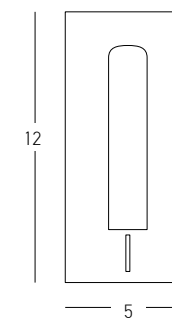

Power 3W
Input 220-240V, 50/60Hz
Color Temperature 3000K
Lumen 180Lm
Cri 80
Dimensions L: 5.5-13.5cm W: 5cm H: 12cm
Non Dimmable ☒
Switch On/Off
Material Metal - Aluminium
Special Feature Stick Ø: 1.6cm H: 9.5cm
Color Black Matt / **Code H80**