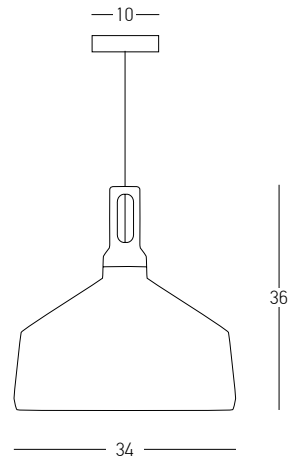

Bulb 1x E27
Power 40W MAX
Input 220-240V, 50/60Hz
Dimensions Ø: 34cm H: 36cm
Base Ø: 10cm H: 2cm
Material Metal - Aluminium - Wood
Special Feature 150cm Cable Adjustable
Color White Matt / **Code 1511-W**