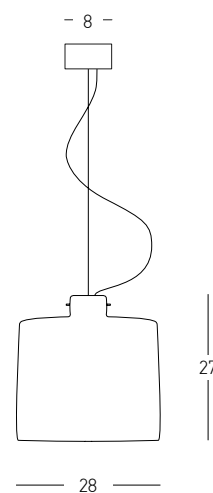

Bulb 1x E27
Power 40W MAX
Input 220-240V, 50/60Hz
Dimensions Ø: 28cm H: 27cm
Base Ø: 8cm H: 3.5cm
Material Clay
Special Feature 120cm Fabric Cable Adjustable
Color White Matt / **Code 22216**