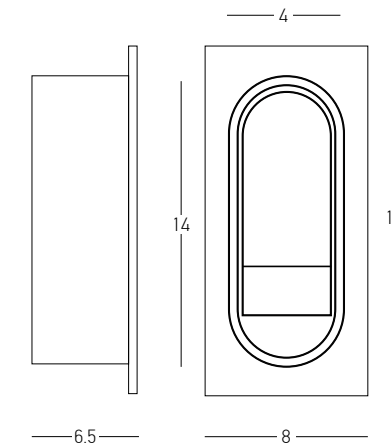

Power 3W
Input 220-240V, 50/60Hz
Color Temperature 3000K
Lumen 240Lm
Cri 80
Dimensions W: 8cm H: 19cm
Depth 6.5cm
Non Dimmable ☒
Switch On/Off
Material Metal - Aluminium
Cutting Hole 17x6cm
Special Feature Stick W: 4cm H: 14cm
Color Black Matt / **Code H43**