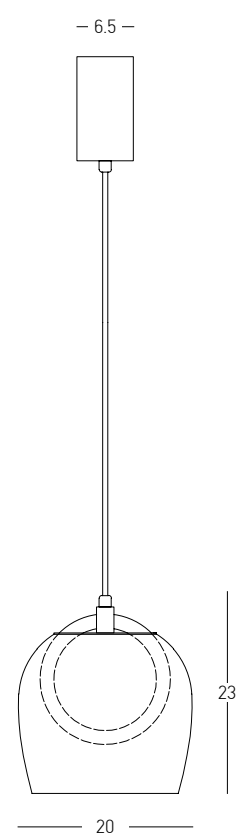

Power 23W
 Input 220-240V, 50/60Hz
 Color Temperature 3000K
 Lumen 2461Lm
 Cri 80
 Dimensions Ø: 32cm H: 53cm
 Base Ø: 20cm H: 3cm
 Non Dimmable ☒
 Material Metal - Smoked Glass - Opal Glass
 Special Feature 150cm Cable Available
 Color Black Matt / **Code 23085**

DECORATIVE LIGHTING | DECO

Bulb 8x G9 LED
 Power 5W MAX
 Input 220-240V, 50/60Hz
 Dimensions L: 113cm W: 63cm H: 43-73-103cm
 Glass Ø: 15cm
 Base Ø: 12cm H: 2.5cm
 Material Metal - Clear Glass - Opal Glass
 Color Gold Matt / **Code 23023**

Bulb 2x G9 LED
 Power 5W MAX
 Input 220-240V, 50/60Hz
 Dimensions L: 21cm W: 15cm H: 37cm
 Glass Ø: 15cm
 Base Ø: 12cm L: 2.5cm
 Material Metal - Clear Glass - Opal Glass
 Color Gold Matt / **Code 23022**

- Power 6W
- Input 220-240V, 50/60Hz
- Color Temperature 3000K
- Lumen 639Lm
- Cri 80
- Dimensions Ø: 20cm H: 23
- Base Ø: 6.5cm H: 12cm
- Non Dimmable ☒
- Material Metal - Glass
- Special Feature 200cm Cable Adjustable
- Color Black Matt - Smoked Glass / **Code 23078**
- Color Black Matt - Champagne Glass / **Code 23079**
- Color Black Matt - Clear Glass / **Code 23080**