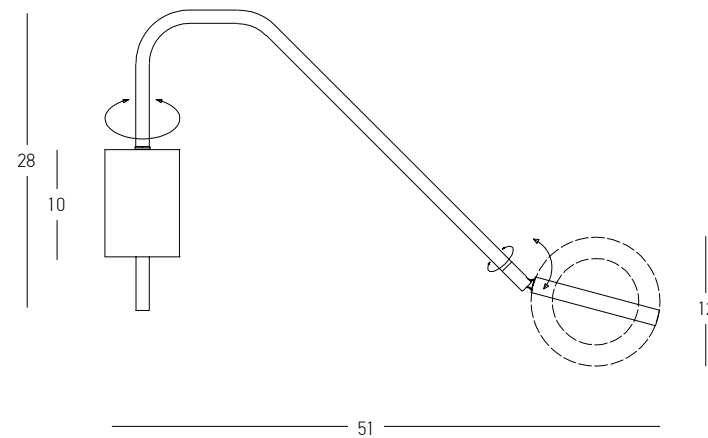

Power	7W
Input	220-240V, 50/60Hz
Color Temperature	3000K
Lumen	780Lm
Cri	80
Dimensions	L: 51cm W: 12cm H: 28cm
Base	L: 3.5cm W: 7cm H: 10cm
Dimmable Triac	☉
Material	Metal - Aluminium - Acrylic
Special Feature	Movable Ring - Movable Arm
Color	Black Matt / Code 22042
Color	White Matt - Gold Matt / Code 22043