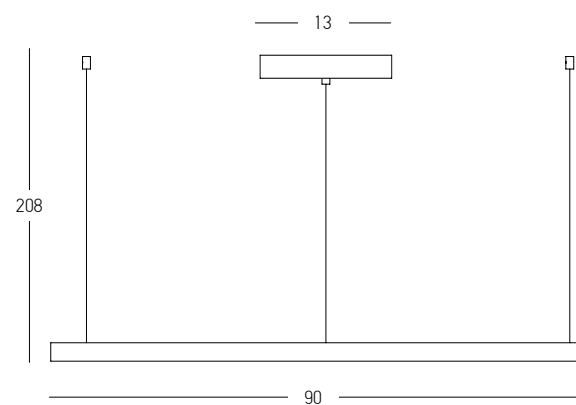

Power 45W
Input 220-240V, 50/60Hz
Color Temperature 3000K
Lumen 3242Lm
Cri 80
Dimensions Ø: 90cm H: 208cm
Base Ø: 13cm H: 3cm
Dimmable Triac ☐
Material Aluminium - Silicon
Special Feature 200cm Cable Adjustable
Profile L: 2.5cm H: 4cm

Color Gold Matt / **Code 23034**
Color Black Matt / **Code 23035**

Model Finishing