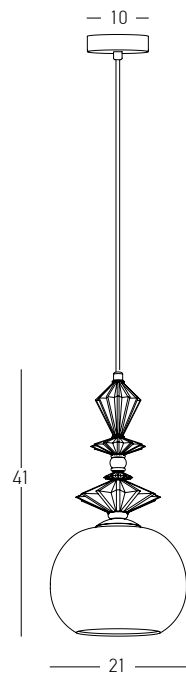

Bulb 1x E27
Power 40W MAX
Input 220-240V, 50/60Hz
Dimensions Ø: 21cm H: 41cm
Base Ø: 10cm H: 2.5cm
Opal Glass Ø: 21cm H: 16cm
Material Metal - Ceramic - Opal Glass
Special Feature 150cm Fabric Cable Adjustable
Color Antique Brass / **Code 22079**