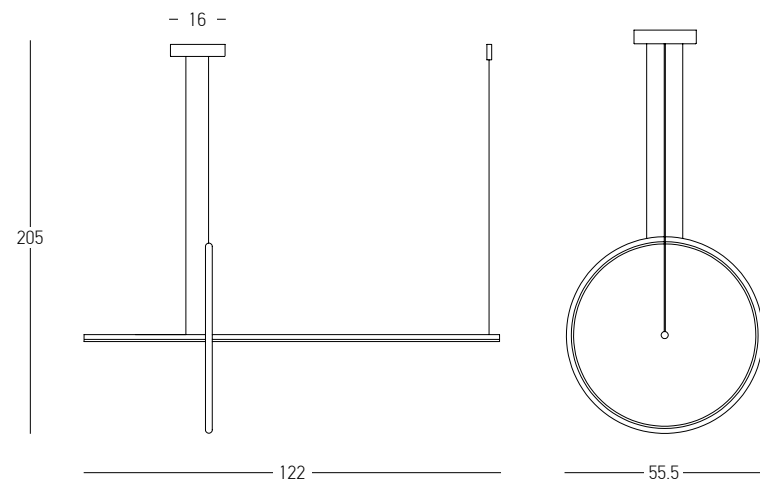

Power 41W
Input 220-240V, 50/60Hz
Color Temperature 3000K
Lumen 3720Lm
Cri 80
Dimensions Ø: 55.5cm L: 122cm H: 205cm
Base Ø: 16cm H: 3.5cm
Dimmable Triac ☐
Material Aluminium - Acrylic
Special Feature 150cm Cable Adjustable
Step Dimming 10%-40%-100%
Profile Ø: 2cm
Color Black Matt / **Code 20128**