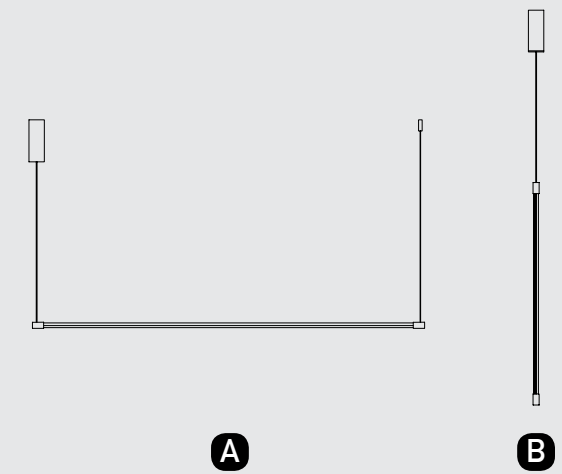

Power 12W
Input 220-240V, 50/60Hz
Color Temperature 3000K
Lumen 960Lm
Cri 80
Dimensions Ø: 1.6cm H: 80cm
Base Ø: 5.5cm H: 15cm
Non Dimmable ☒
Material Aluminium - Acrylic
Special Feature 150cm Cable Adjustable
Color Black Matt / **Code 20121**
Color Gold Matt / **Code 20122**

Design your Own Lighting

Create the ultimate style by combining the different colors and models available.
Available colors: Black Matt / Gold Matt

Shopping Guide

- **A** Code 20119 - 20120
- **B** Code 20121 - 20122

Our Suggestion

Become an artist and make your combination.
Use your imagination to create your masterpiece
with our limitless options.
Minimal design for luxury lighting

Tip Use gold or black color,
as well as different
elevations for a
grand effect.