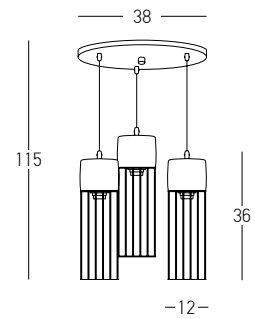

Bulb 3x E27
Power 40W MAX
Input 220-240V, 50/60Hz
Dimensions Ø: 38cm H: 115cm
Base Ø: 38cm H: 2.5cm
Material Metal - Concrete
Special Feature 80cm Fabric Cable Adjustable
Color Concrete - Black Matt Base / **Code 1662**