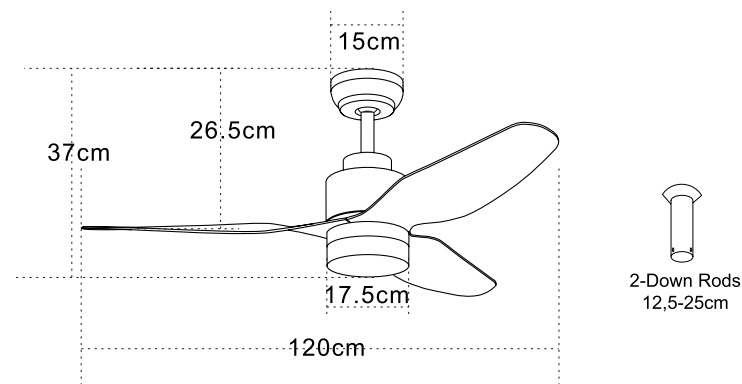

- LED Light Source 18W
- Input 220-240V, 50/60Hz
- Color Temperature 3000K, 4000K, 6000K
- Lumen 1800Lm
- Cri 80
- dB 20
- Dimensions 47" Ø: 120cm H: 37-49.5cm
- Air Flow 156.3m³ min
- Night Mode Time Setting 1h / 4h / 8h
- Material Metal - Polycarbonate - ABS
- Special Feature 2 Down Rods 12,5-25cm
  Summer & Winter Function
- Motor Feature DC Motor 38W
  5 Speeds
- Color White Matt - Maple Blades / **Code 19130**
- Color Chrome Matt - Maple Blades / **Code 19131**