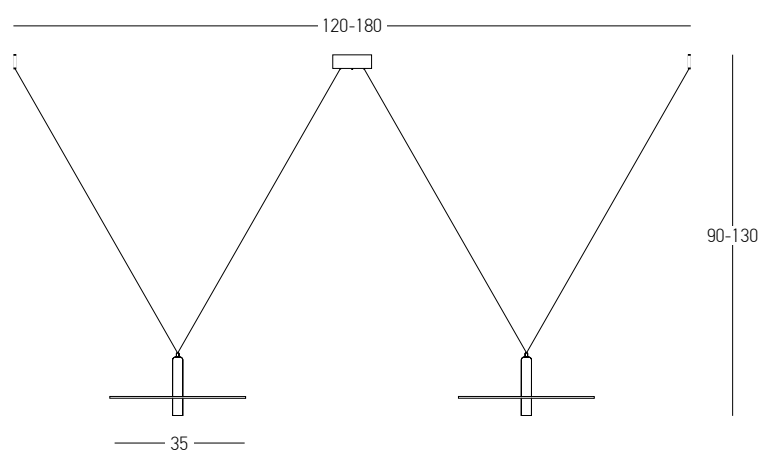

DECORATIVE LIGHTING | DECO

Power 2x 7W
Input 220-240V, 50/60Hz
Color Temperature 3000K
Lumen 1605Lm
Cri 80
Dimensions L: 120-180cm W: 40cm H: 90-130cm
Base Ø: 8cm H: 3.5cm
Shade Ø: 35cm H: 15cm
Non Dimmable ☒
Material Metal - Aluminium
Special Feature 150cm Cable Adjustable
Color Sandy Black / **Code 23227**
Color Army Green / **Code 23228**