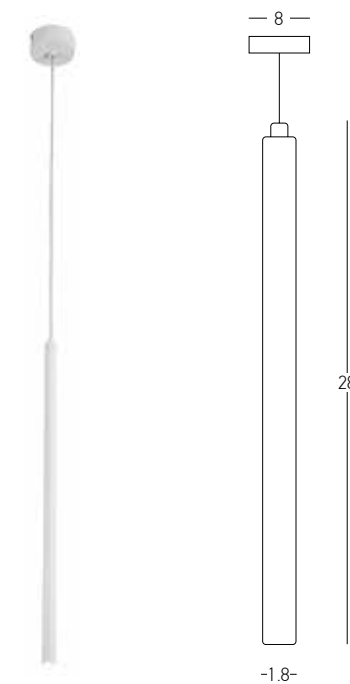

Power 3W
Input 220-240V, 50/60Hz
Color Temperature 2700K
Lumen 150Lm
Cri 80
Dimensions Ø: 1.8cm H: 28cm
Base Ø: 8cm H: 3cm
Non Dimmable ☒
Material Aluminium - Diffuser
Special Feature 130cm Cable Adjustable
Color White Matt / **Code 17008**
Color Black Matt / **Code 17009**