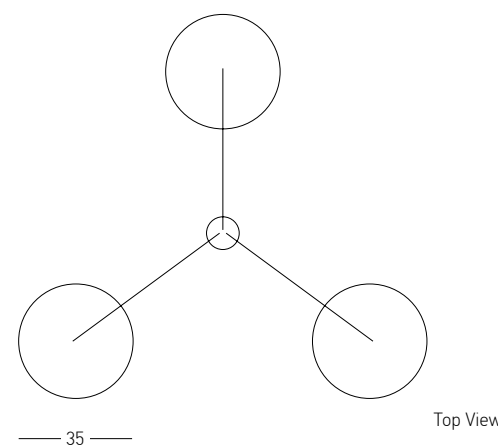

Power	3x 7W
Input	220-240V, 50/60Hz
Color Temperature	3000K
Lumen	2305Lm
Cri	80
Dimensions	Ø: 120-180cm L: 120-180cm H: 90-130cm
Base	Ø: 8cm H: 3.5cm
Shade	Ø: 35cm H: 15cm
Non Dimmable	☒
Material	Metal - Aluminium
Special Feature	150cm Cable Adjustable
Color	Sandy Black / Code 23229
Color	Army Green / Code 23230