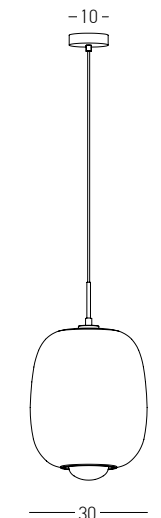

Bulb 1x G9 LED
Power 7W MAX
Input 220-240V, 50/60Hz
Dimensions Ø: 30cm H: 50cm
Base Ø: 10cm H: 2.5cm
Glass Ø: 30cm H: 34cm
Opal Glass Ø: 10.5cm H: 13.5cm
Material Metal - Clear Glass Outside
Opal Glass Inside
Special Feature 150cm Cable Adjustable
Color Clear Glass - Gold Matt / **Code 22057**