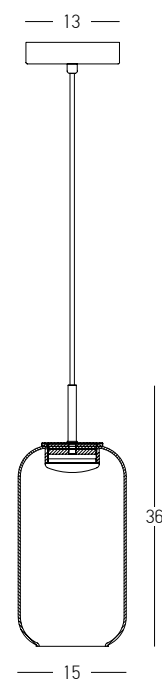

DECORATIVE LIGHTING | GLASS

Power 12W
Input 220-240V, 50/60Hz
Color Temperature 3000K
Lumen 780Lm
Cri 80
Dimensions Ø: 15cm H: 36cm
Base Ø: 13cm H: 3cm
Non Dimmable ☒
Material Metal - Glass
Special Feature 200cm Fabric Cable Adjustable
Color Black Matt - Gold Glass / **Code 23218**
Color Black Matt - Copper Glass / **Code 23219**