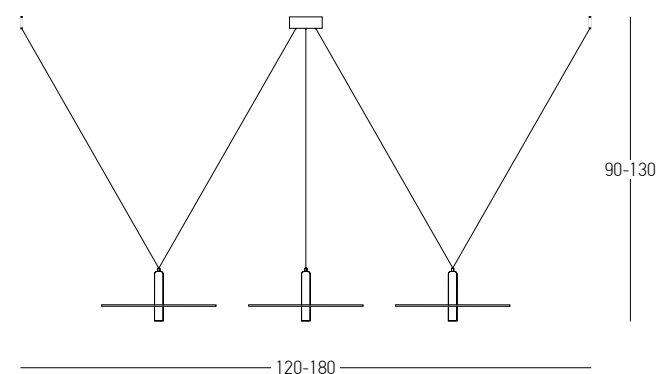

Power	3x 7W
Input	220-240V, 50/60Hz
Color Temperature	3000K
Lumen	2305Lm
Cri	80
Dimensions	Ø: 120-180cm L: 120-180cm H: 90-130cm
Base	Ø: 8cm H: 3.5cm
Shade	Ø: 35cm H: 15cm
Non Dimmable	☒
Material	Metal - Aluminium
Special Feature	150cm Cable Adjustable
Color	Sandy Black / Code 23229
Color	Army Green / Code 23230