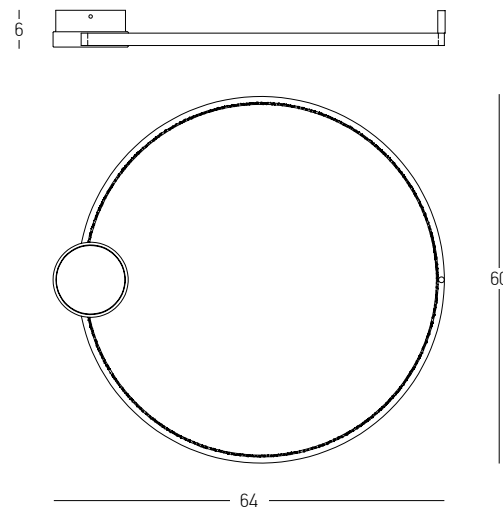

DECORATIVE LIGHTING | DECO

Power 24W
Input 220-240V, 50/60Hz
Color Temperature 3000K
Lumen 1418Lm
Cri 80
Dimensions L: 60cm W: 64cm H: 6cm
Base Ø: 12cm H: 6cm
Dimmable Triac ☐
Material Aluminium - Silicon
Special Feature Profile L: 1.5cm H: 2cm
Color Black Matt - Gold Matt Ring / **Code 23096**
Color Gold Matt - Black Matt Ring / **Code 23098**