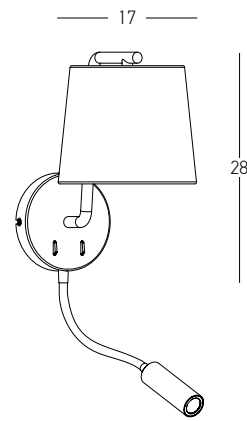

LED
Bulb 1x E27
Power 40W MAX
Input 220-240V, 50/60Hz
Color Temperature 3000K
Lumen 240Lm
Dimensions L: 25cm W: 17cm H: 28cm
Base Ø: 12cm H: 2.5cm
Non Dimmable ☒
Switch 2/Switch On-Off
Material Metal - Aluminium - Fabric Shade
Special Feature Shade Ø: 17cm H: 14.5cm
Stick Ø: 2.8cm L: 36cm
Color Black Matt / **Code H57**