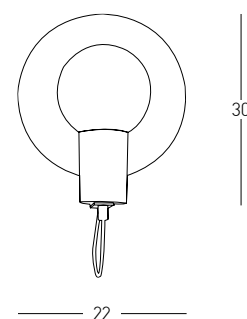

Bulb 4x E27
 Power 40W MAX
 Input 220-240V, 50/60Hz
 Dimensions L: 115cm W: 18cm H: 31cm
 Base Ø: 8cm H: 3.5cm
 Material Metal - Wood
 Special Feature 120cm Fabric Cable Adjustable
 Color Black Matt - Painted Bronze / **Code 22213**