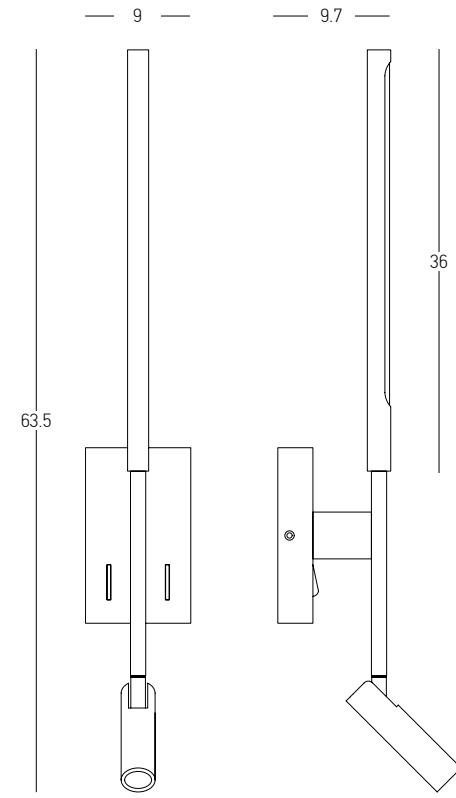

Chrome Matt
Brown Wood Blades

HOTEL I p.554-599

- | | |
|-------------------|--|
| Power | 2.5W + 5W |
| Input | 220-240V, 50/60Hz |
| Color Temperature | 3000K |
| Lumen | 141+178Lm |
| Cri | 80 |
| Dimensions | L: 9.7-16cm W: 9cm H: 63.5cm |
| Non Dimmable | <input checked="" type="checkbox"/> |
| Switch | 2 Switch On/Off |
| Material | Metal - Aluminium - Acrylic |
| Special Feature | Movable Spot + Rotatable Back Light (Ø: 1.9cm)
Stick Ø: 2.7cm H: 11cm |
| Color | Black Matt / Code 23039 |
| Color | White Matt / Code 23040 |