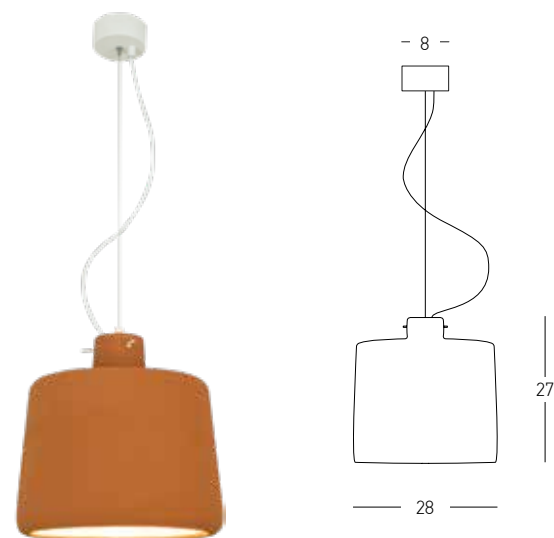

Model Finishing

White Marble
Sandy Black

White Marble
Corten

Bulb 1x E27
 Power 40W MAX
 Input 220-240V, 50/60Hz
 Dimensions Ø: 28cm H: 27cm
 Base Ø: 8cm H: 3.5cm
 Material Clay
 Special Feature 120cm Fabric Cable Adjustable
 Color White Matt / **Code 22216**

Bulb 1x E27
 Power 40W MAX
 Input 220-240V, 50/60Hz
 Dimensions Ø: 18cm H: 27cm
 Base Ø: 8cm H: 3.5cm
 Material Clay
 Special Feature 120cm Fabric Cable Adjustable
 Color White Matt / **Code 22268**

Bulb 1x E27
 Power 40W MAX
 Input 220-240V, 50/60Hz
 Dimensions Ø: 13cm H: 27cm
 Base Ø: 8cm H: 3.5cm
 Material Clay
 Special Feature 120cm Fabric Cable Adjustable
 Color White Matt / **Code 22236**