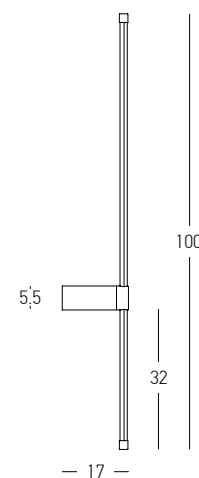

Power 12W
Input 220-240V, 50/60Hz
Color Temperature 3000K
Lumen 838Lm
Cri 80
Dimensions Ø: 1.6cm L: 17cm H: 60cm
Non Dimmable ☒
Material Aluminium - Acrylic
Special Feature Movable Profile
Color Black Matt / **Code 20114**
Color Gold Matt / **Code 20115**