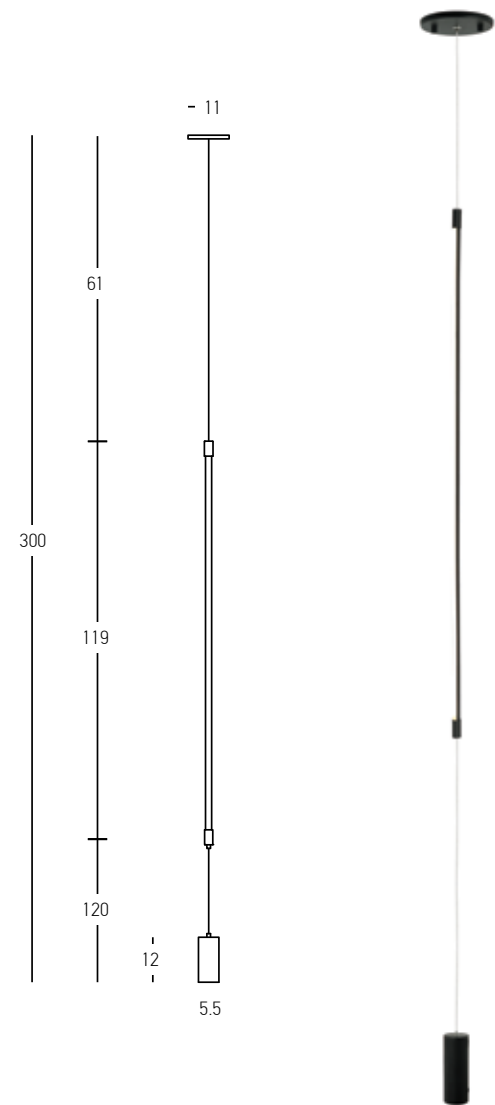

Power 19W
Input 220-240V, 50/60Hz
Color Temperature 3000K
Lumen 1620Lm
Cri 80
Dimensions Ø: 1.6cm H: 119cm H: 300cm
Base Ø: 5.5cm H: 12cm
Non Dimmable ☒
Material Aluminium - Acrylic
Special Feature 170cm Cable Available
Color Black Matt / **Code 20184**