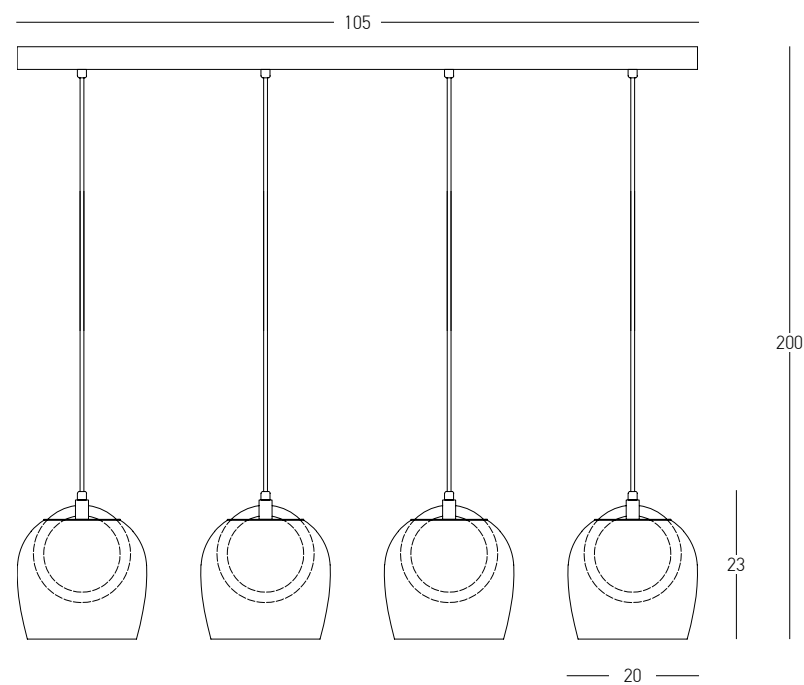

Power 24W
Input 220-240V, 50/60Hz
Color Temperature 3000K
Lumen 2276Lm
Cri 80
Dimensions L: 105cm W: 20cm H: 200cm
Glass Ø: 20cm H: 23cm
Base L: 105cm W: 6.5cm H: 3.5cm
Non Dimmable ☒
Material Metal - Glass
Special Feature 170cm Cable Adjustable
Color Black Matt - Smoked - Clear Glass / **Code 23082**