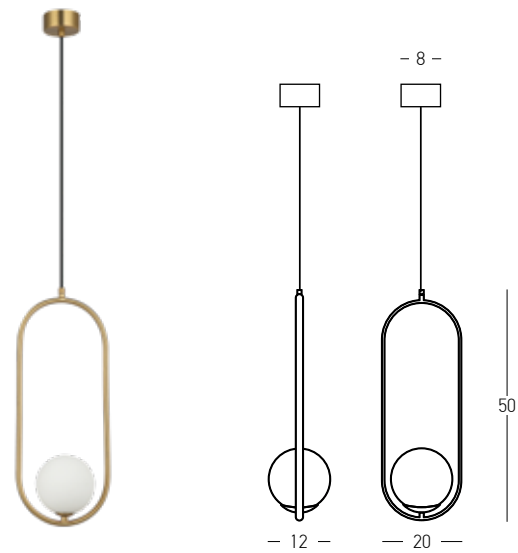

Bulb 1x G9 LED
Power 7W MAX
Input 220-240V, 50/60Hz
Dimensions W: 20cm H: 50cm
Base Ø: 8cm H: 3.5cm
Material Metal - Opal Glass
Special Feature 220cm Fabric Cable Adjustable
Opal Glass Ø: 12cm
Color Gold Matt / **Code 23135**