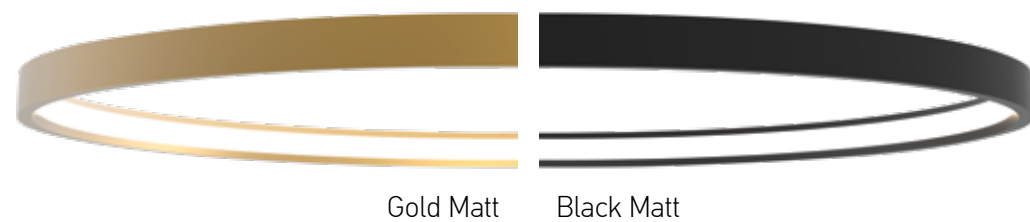

Model Finishing

Gold Matt Black Matt