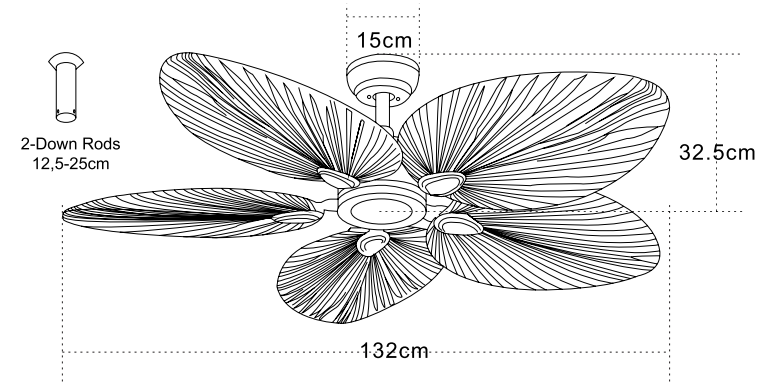

LED Light Source	Without Light
Input	220-240V, 50/60Hz
dB	20
Dimensions	52" Ø: 132cm H: 32.5-45cm
Air Flow	134.6m³ min
Night Mode	Time Setting 1h / 4h / 8h
Material	Metal - Palm Leaf
Special Feature	2 Down Rods 12.5-25cm Summer & Winter Function
Motor Feature	DC Motor 48W 5 Speeds
Color	Brown - Natural Palm Leaf Blades / Code 19139