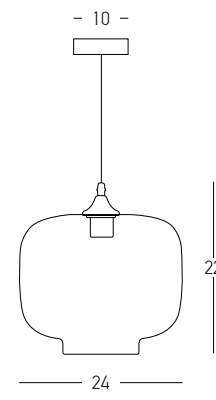

Bulb 1x E27
Power 40W MAX
Input 220-240V, 50/60Hz
Dimensions Ø: 24cm H: 22cm
Base Ø: 10cm H: 2.5cm
Material Glass
Special Feature 150cm Cable Adjustable
Color Smoked Grey / **Code 14102**