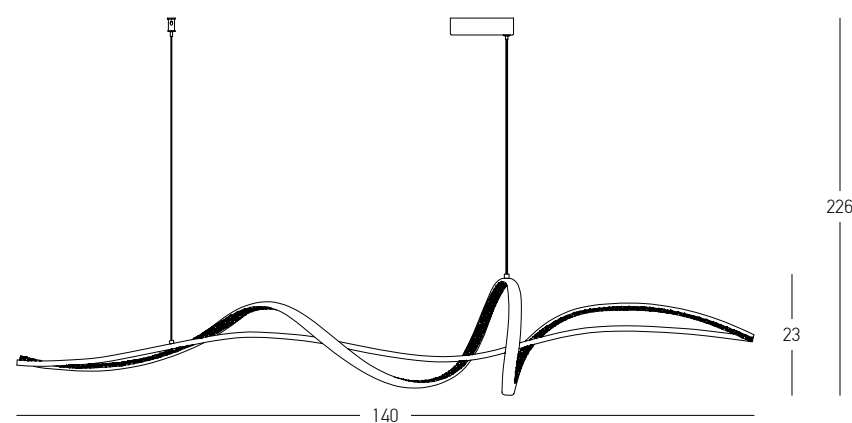

Power 27W
Input 220-240V, 50/60Hz
Color Temperature 3000K
Lumen 2233Lm
Cri 80
Dimensions L: 140cm W: 20cm H: 23cm
Base L: 12cm W: 7cm H: 3cm
Dimmable Triac ☐
Material Aluminium - Acrylic
Special Feature 200cm Cable Adjustable
Color Gold Matt / **Code 23108**
Color Black Matt / **Code 23109**