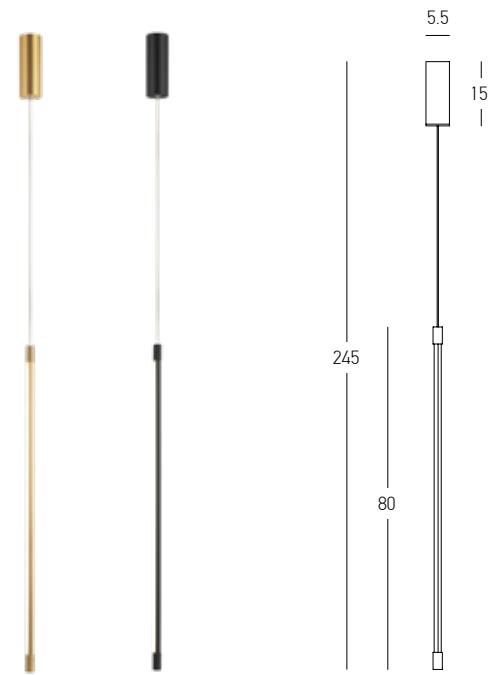

Power 12W
Input 220-240V, 50/60Hz
Color Temperature 3000K
Lumen 960Lm
Cri 80
Dimensions Ø: 1.6cm H: 80cm
Base Ø: 5.5cm H: 15cm
Non Dimmable ☐
Material Aluminium - Acrylic
Special Feature 150cm Cable Adjustable
Color Black Matt / **Code 20121**
Color Gold Matt / **Code 20122**