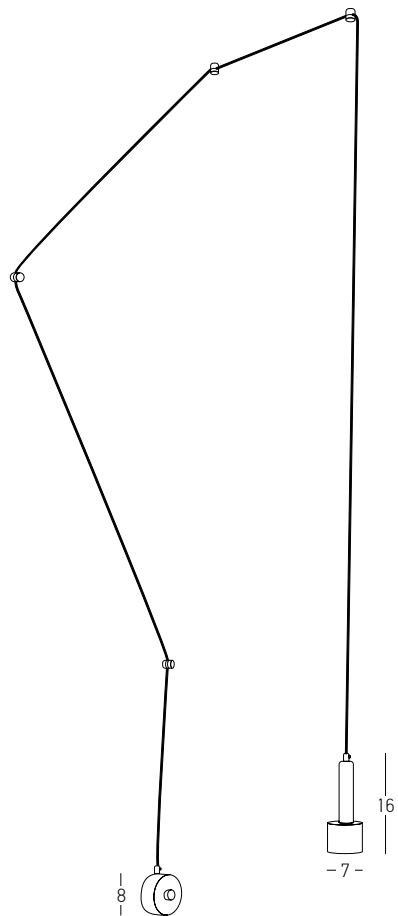

Chrome Matt
Brown Wood Blades

HOTEL I p.554-599

- | | |
|-------------------|--|
| Power | 2.5W + 5W |
| Input | 220-240V, 50/60Hz |
| Color Temperature | 3000K |
| Lumen | 141+178Lm |
| Cri | 80 |
| Dimensions | L: 9.7-16cm W: 9cm H: 63.5cm |
| Non Dimmable | <input checked="" type="checkbox"/> |
| Switch | 2 Switch On/Off |
| Material | Metal - Aluminium - Acrylic |
| Special Feature | Movable Spot + Rotatable Back Light (Ø: 1.9cm)
Stick Ø: 2.7cm H: 11cm |
| Color | Black Matt / Code 23039 |
| Color | White Matt / Code 23040 |