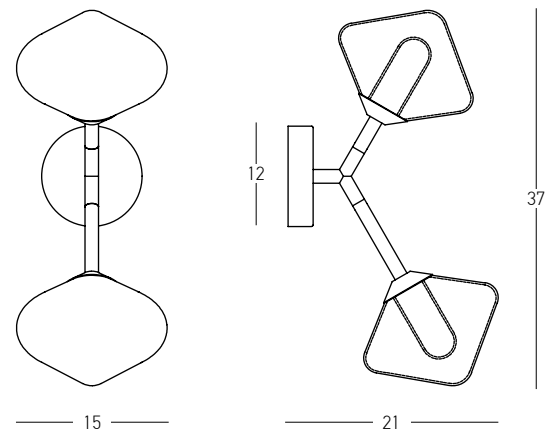

DECORATIVE LIGHTING | DECO

Bulb 8x G9 LED
Power 5W MAX
Input 220-240V, 50/60Hz
Dimensions L: 113cm W: 63cm H: 43-73-103cm
Glass Ø: 15cm
Base Ø: 12cm H: 2.5cm
Material Metal - Clear Glass - Opal Glass
Color Gold Matt / **Code 23023**

Bulb 2x G9 LED
Power 5W MAX
Input 220-240V, 50/60Hz
Dimensions L: 21cm W: 15cm H: 37cm
Glass Ø: 15cm
Base Ø: 12cm L: 2.5cm
Material Metal - Clear Glass - Opal Glass
Color Gold Matt / **Code 23022**