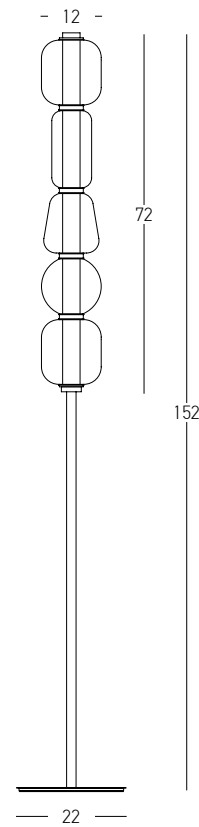

Power 7W
Input 220-240V, 50/60Hz
Color Temperature 3000K
Lumen 490Lm
Cri 80
Dimensions Ø: 13cm H: 35cm
Base Ø: 13cm
Non Dimmable ☒
Material Metal - Acrylic - Glass
Special Feature 120cm Cable Available
Color Gold Matt - Champagne Glass / **Code 23060**
Color Black Matt - Smoked Glass / **Code 23061**