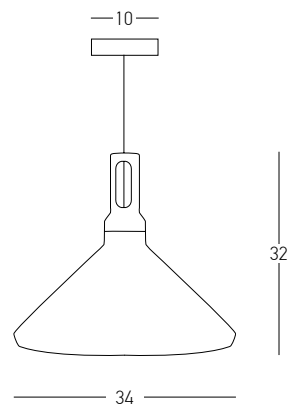

Bulb 1x E27
Power 40W MAX
Input 220-240V, 50/60Hz
Dimensions Ø: 34cm H: 32cm
Base Ø: 10cm H: 2cm
Material Metal - Aluminium - Wood
Special Feature 150cm Cable Adjustable
Color White Matt / **Code 1512-W**