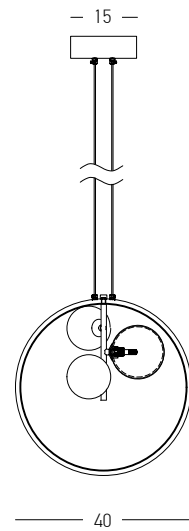

Power 24W
Input 220-240V, 50/60Hz
Color Temperature 3000K
Lumen 1920Lm
Cri 80
Dimensions Ø: 45cm
Base L: 20cm W: 6cm H: 5cm
Non Dimmable ☒
Material Metal - Aluminium - Acrylic
Special Feature 60cm Cable Adjustable
Color Black Matt / **Code 1612**

LED 20W
Bulb 3x G9 LED
Power 7W MAX
Input 220-240V, 50/60Hz
Color Temperature 3000K
Lumen 1247Lm
Cri 80
Dimensions Ø: 40cm W: 22cm H: 40cm
Base Ø: 15cm H: 3.5cm
Dimmable Triac ☉
Material Metal - Aluminium - Glass - Acrylic
Clear Glass Ø: 12cm | Ø: 10cm | Ø: 8cm
Special Feature 150cm Cable Adjustable
Profile 2x1cm
Color Sandy Black / **Code 22064**