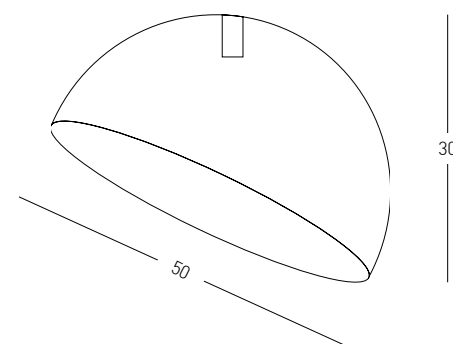

Bulb 1x E27
Power 40W MAX
Input 220-240V, 50/60Hz
Dimensions Ø: 50cm H: 30cm
Material Metal
Color Black Matt - Golden Leaf / **Code 23257**
Color White Matt - Golden Leaf / **Code 23258**