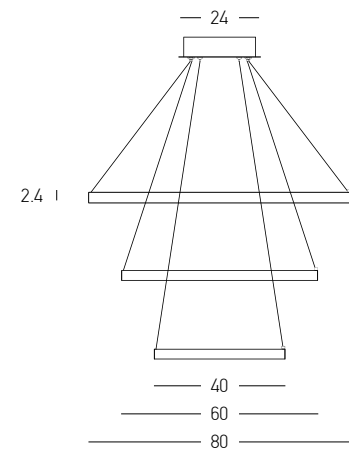

Model Finishing

Brushed Gold Matt

Sandy White

Sandy Black

DECORATIVE LIGHTING | CIRCLE

Power 135W
 Input 220-240V, 50/60Hz
 Color Temperature 3000K
 Lumen 5400Lm
 Cri 80
 Dimensions Ø: 40cm / Ø: 60cm / Ø: 80cm H: 2.4cm
 Base Ø: 24cm H: 5cm
 Dimmable Triac
 Material Aluminium - Acrylic
 Special Feature 150cm Cable Adjustable , Profile 2.4x1.5cm
 Color Copper / **Code 180031-D**