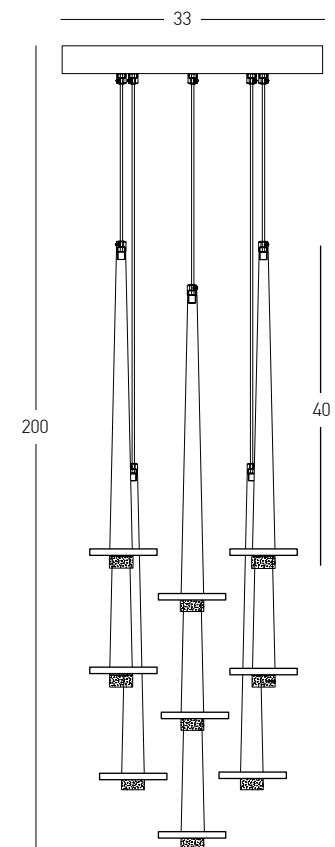

Power 6W
Input 220-240V, 50/60Hz
Color Temperature 3000K
Lumen 465Lm
Cri 90
Dimensions Ø: 7cm H: 40cm
Base Ø: 10cm H: 2.5cm
Non Dimmable ☒
Material Metal - Aluminium - Acrylic - Marble
Special Feature 150cm Cable Adjustable
Color Sandy Black - White Marble / **Code 22110**
Color Gold Matt - White Marble / **Code 22111**

Power 25W
Input 220-240V, 50/60Hz
Color Temperature 3000K
Lumen 1712Lm
Cri 90
Dimensions Ø: 33cm H: 200cm
Base Ø: 33cm H: 3.5cm
Dimmable Triac ○
Material Metal - Aluminium - Acrylic - Marble
Special Feature 150cm Cable Adjustable
Stick Ø: 3cm H: 40cm
Color Sandy Black - White Marble / **Code 22113**