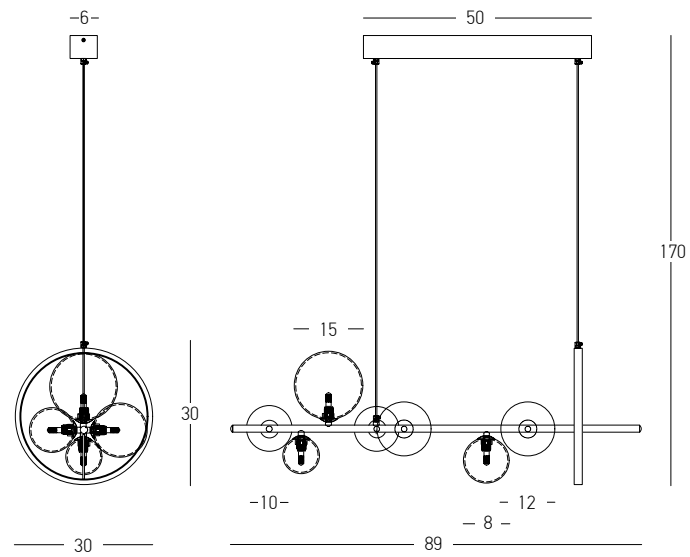

LED	14W
Bulb	7x G9 LED
Power	7W MAX
Input	220-240V, 50/60Hz
Color Temperature	3000K
Lumen	950Lm
Cri	80
Dimensions	L: 89cm W: 30cm H: 30cm
Base	L: 50cm W: 6cm H: 3.5cm
Dimmable Triac	☉
Material	Metal - Aluminium - Glass - Acrylic
Clear Glass	Ø: 15cm | Ø: 12cm | Ø: 10cm | Ø: 8cm
Special Feature	140cm Cable Adjustable Profile 2x1cm
Color	Sandy Black / Code 22063