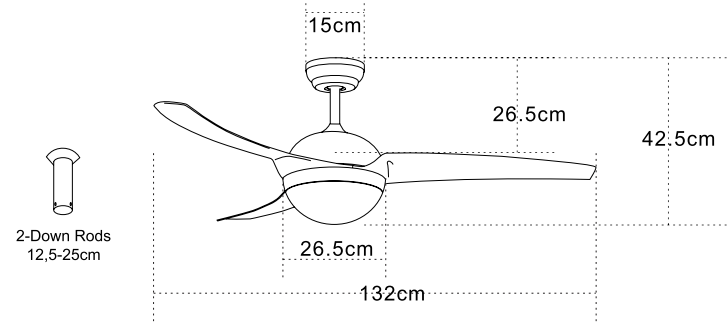

LED Light Source 18W
Input 220-240V, 50/60Hz
Color Temperature 3000K, 4000K, 6000K
Lumen 1800Lm
Cri 80
dB 23
Dimensions 52" Ø: 132cm H: 42.5-55cm
Air Flow 152m³ min
Night Mode Time Setting 1h / 2h / 4h / 8h
Material Metal - Glass - ABS Blades
Special Feature 2 Down Rods 12.5-25cm
Summer Function
Motor Feature AC Motor 61W
3 Speeds
Color White / **Code 19133**