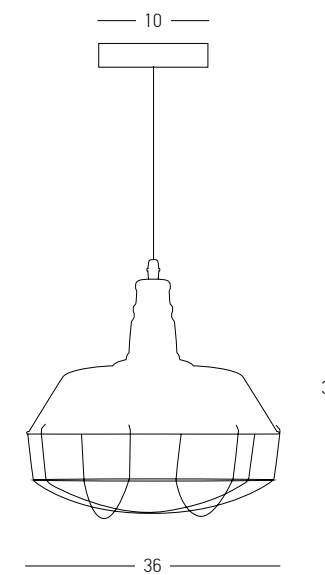

Bulb 1x E27
Power 40W MAX
Input 220-240V, 50/60Hz
Dimensions Ø: 36cm H: 35cm
Base Ø: 10cm H: 2cm
Material Metal - Aluminium
Special Feature 150cm Cable Adjustable
Color Black Matt - White / **Code 1548**