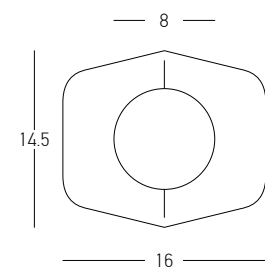

DECORATIVE LIGHTING | WALL

Bulb 1x G9 LED
 Power 7W MAX
 Input 220-240V, 50/60Hz
 Dimensions L: 16cm W: 25cm H: 22cm
 Material Metal - Opal Glass
 Special Feature Opal Glass Ø: 12cm
 Color Black Matt / **Code 20348-L**