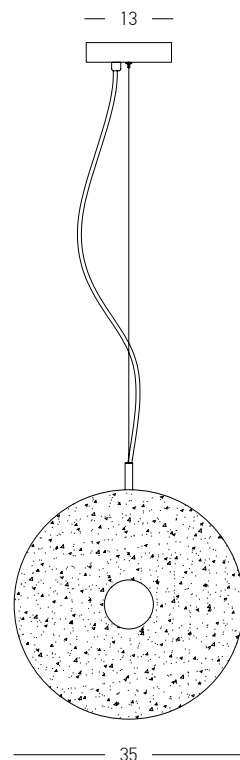

Power 11W
Input 220-240V, 50/60Hz
Color Temperature 3000K
Lumen 1172Lm
Cri 80
Dimensions Ø: 35cm W: 5cm
Base Ø: 13cm H: 2.5cm
Non Dimmable ☒
Material Metal - Glass
Special Feature 200cm Cable Adjustable
Color Black Matt - Smoked Glass / **Code 23074**
Color Black Matt - Clear Glass / **Code 23075**