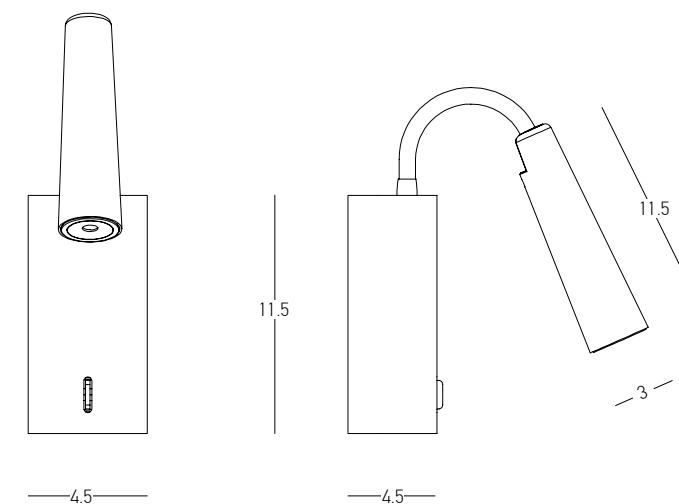

Power	3W
Input	220-240V, 50/60Hz
Color Temperature	3000K
Lumen	200Lm
Cri	80
Dimensions	L: 20cm W: 4.5cm
Base	L: 4.5cm W: 4.5cm H: 11.5cm
Non Dimmable	☒
Switch	On/Off
Material	Metal - Aluminium
Special Feature	Flex 26cm Stick Ø: 3cm L: 11.5cm
Color	Sandy Black / Code H72