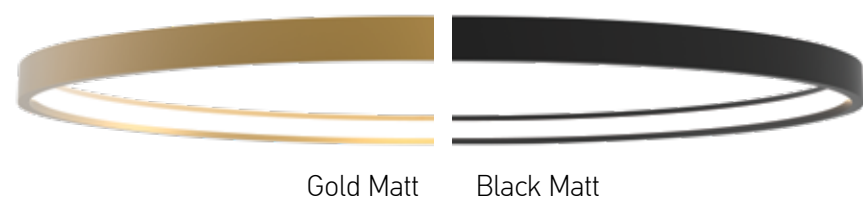

Model Finishing

Gold Matt   Black Matt