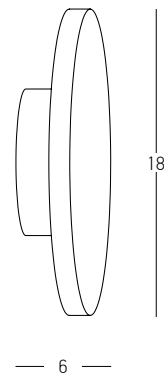

DECORATIVE LIGHTING | WALL

Power 6W
Input 220-240V, 50/60Hz
Color Temperature 3000K
Lumen 420Lm
Cri 80
Dimensions Ø: 18cm L: 6cm
Non Dimmable ☐
Material Metal - Acrylic
Color Brushed Brass / **Code 20349**