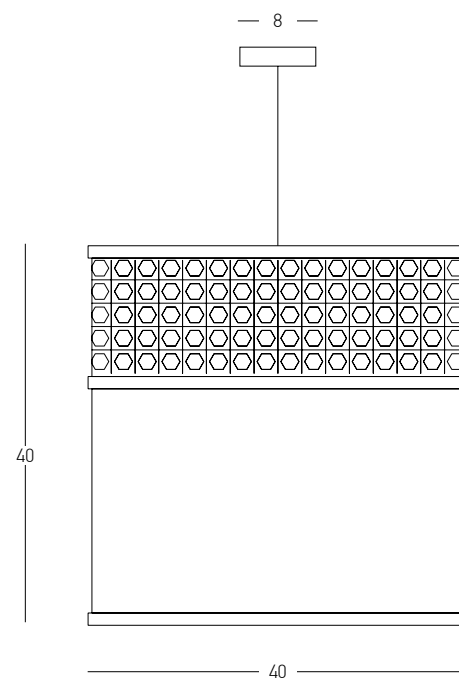

Bulb 1x E27
 Power 25W MAX
 Input 220-240V, 50/60Hz
 Dimensions Ø: 40cm H: 40cm
 Base Ø: 8cm H: 2cm
 Material Metal - Bush - Burlap
 Special Feature 150cm Cable Adjustable
 Color Natural / **Code 20354**