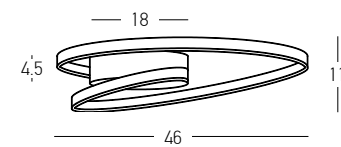

Power 56W
Input 220-240V, 50/60Hz
Color Temperature 3000K
Lumen 4500Lm
Cri 80
Dimensions Ø: 60cm / Ø: 33cm H: 15cm
Base Ø: 18cm H: 4.5cm
Non Dimmable ☒
Material Aluminium - Silicon
Special Feature 120cm Cable Adjustable
Color White Matt / **Code 180055**

Power 40W
Input 220-240V, 50/60Hz
Color Temperature 3000K
Lumen 2529Lm
Cri 80
Dimensions Ø: 46cm H: 11cm
Base Ø: 18cm H: 4.5cm
Non Dimmable ☒
Material Aluminium - Silicon
Color White Matt / **Code 180054**