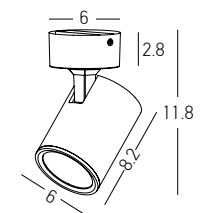

Power 7W
Input 220-240V, 50/60Hz
Color Temperature 3000K
Lumen 770Lm
Cri 80
Dimensions L: 6.5cm W: 4.5cm H: 118.5cm
Base Ø: 8cm H: 4cm
Non Dimmable ☒
Material Metal - Aluminium
Special Feature Standard Length
Cube L: 6.5cm H: 4.5cm
Movable Spot
Color Sandy Black / **Code 1929**
Color Sandy White / **Code 1930**

Bulb 1x GU10
Power 35W MAX
Input 220-240V, 50/60Hz
Dimensions Ø: 6cm H: 11.8cm
Base Ø: 6cm H: 2.8cm
Material Metal - Aluminium
Special Feature Cylinder Ø: 6cm L: 8.2cm
Color Black Matt / **Code S104**