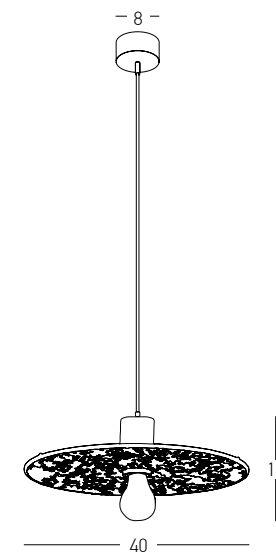

Bulb 1x E27 LED
Power 20W MAX
Input 220-240V, 50/60Hz
Dimensions Ø: 40cm H: 10cm
Base Ø: 8cm H: 3.5cm
Material Metal - Bush
Special Feature 200cm Black Fabric Cable Adjustable
Color Natural - Sandy Black / Code 22173