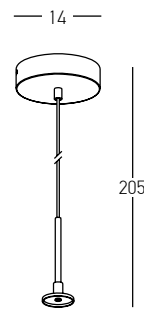

Terminal Diffuser
6V | 5W | 350Lm
3000K | CRi 90 | IP44
Dimmable Triac
Metal - Opal Glass

Black Matt
Code 22231-B

White Matt
Code 22231-W

Gold Matt
Code 22231-G