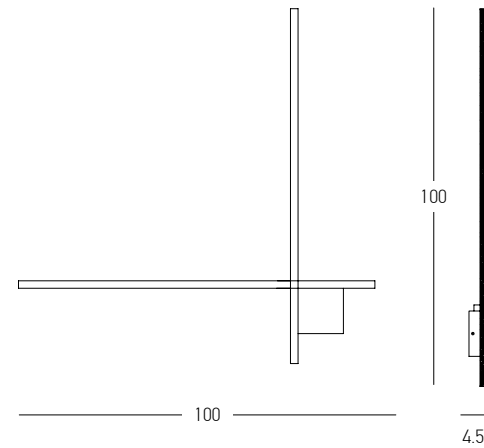

Power 24W
Input 220-240V, 50/60Hz
Color Temperature 3000K
Lumen 1163Lm
Cri 80
Dimensions L: 4.5cm W: 100cm H: 100cm
Base L: 10cm W: 4.5cm H: 10cm
Dimmable Triac ☐
Material Aluminium - Silicon
Special Feature Profile L: 1.5cm H: 1.5cm
Color Gold Matt / **Code 23105**