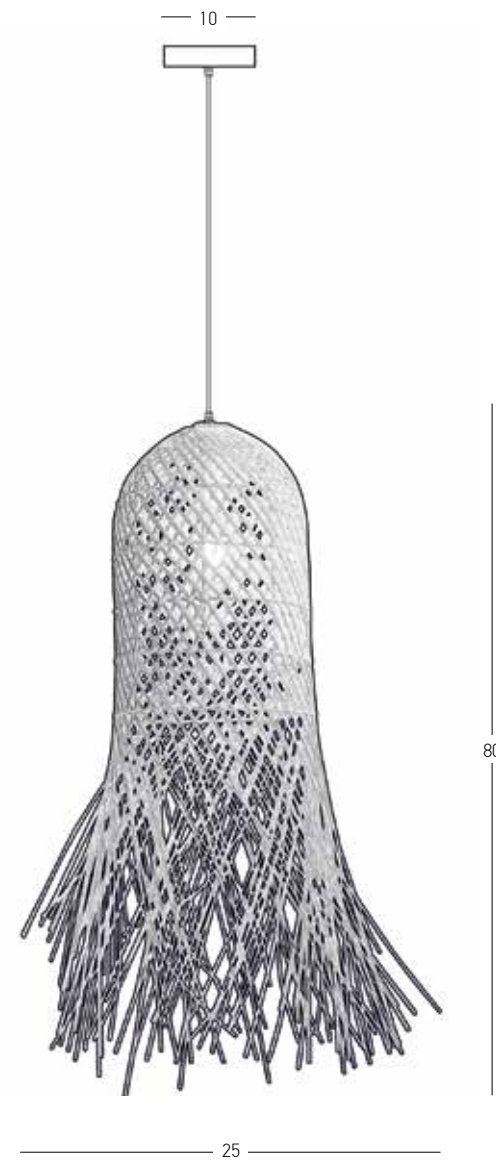

Bulb 1x E27
Power 20W MAX
Input 220-240V, 50/60Hz
Dimensions Ø: 25cm H: 80cm
Base Ø: 10cm H: 2.2cm
Material Metal - Rattan
Special Feature 200cm Fabric Gold Cable Adjustable
Color Natural - Gold Matt Base / **Code 23196**