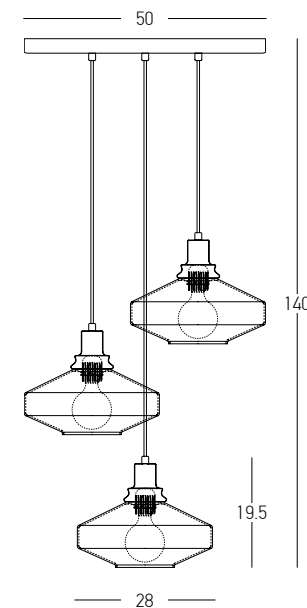

Bulb 1x E27
Power 40W MAX
Input 220-240V, 50/60Hz
Dimensions Ø: 28cm H: 19.5cm
Base Ø: 10cm H: 2.5cm
Material Metal - Smoked Glass
Special Feature 150cm Cable Adjustable
Color Anodised Dark Grey - Smoked Glass / **Code 23012**