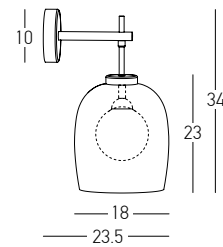

Bulb 1x G9 LED
Power 5W MAX
Input 220-240V, 50/60Hz
Dimensions L: 23.5cm W: 18cm H: 34cm
Base Ø: 10cm W: 2.5cm
Glass Ø: 18cm H: 20cm
Material Metal - Smoked Glass Outside
Opal Glass Inside
Special Feature Opal Glass Ø: 10cm
Color Sandy Black / **Code 22052**