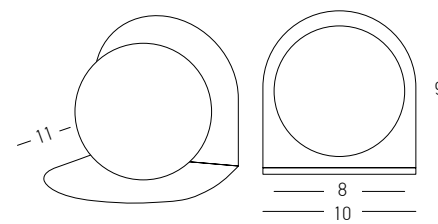

Bulb 1x G9 LED
Power 7W MAX
Input 220-240V, 50/60Hz
Dimensions L: 11cm W: 10cm H: 9cm
Material Metal - Opal Glass
Special Feature Opal Glass Ø: 8cm
Color Black Matt / **Code 20344-S**