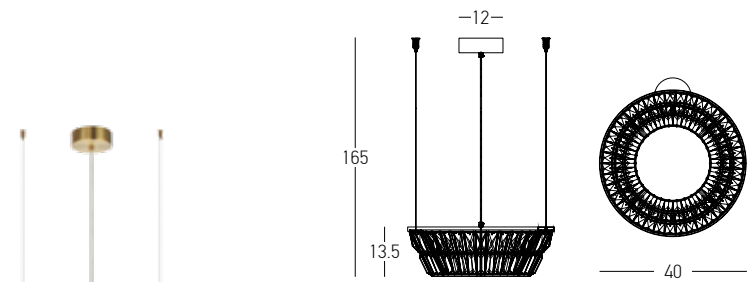

DECORATIVE LIGHTING | CRYSTAL