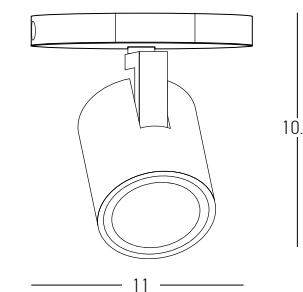

Bulb 1x GU10
Power 50W MAX
Input 220-240V, 50/60Hz
Dimensions L: 7cm W: 11cm H: 10.5cm
Base L: 7cm W: 11cm H: 2.5cm
Material Aluminium
Special Feature Cylinder Ø: 6cm H: 7cm
Color White Matt / **Code 180105**