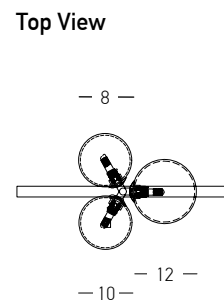

Power 24W
Input 220-240V, 50/60Hz
Color Temperature 3000K
Lumen 1920Lm
Cri 80
Dimensions Ø: 45cm
Base L: 20cm W: 6cm H: 5cm
Non Dimmable ☒
Material Metal - Aluminium - Acrylic
Special Feature 60cm Cable Adjustable
Color Black Matt / **Code 1612**

LED 20W
Bulb 3x G9 LED
Power 7W MAX
Input 220-240V, 50/60Hz
Color Temperature 3000K
Lumen 1247Lm
Cri 80
Dimensions Ø: 40cm W: 22cm H: 40cm
Base Ø: 15cm H: 3.5cm
Dimmable Triac ☉
Material Metal - Aluminium - Glass - Acrylic
Clear Glass Ø: 12cm | Ø: 10cm | Ø: 8cm
Special Feature 150cm Cable Adjustable
Profile 2x1cm
Color Sandy Black / **Code 22064**