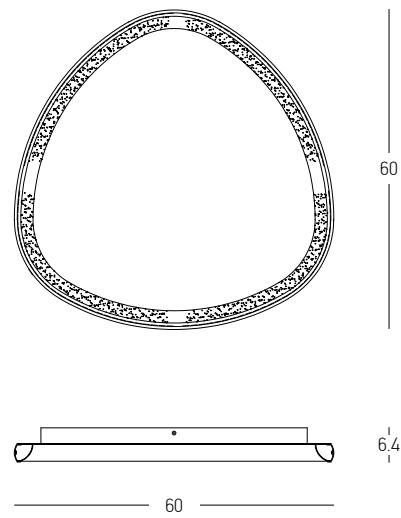

Power 32W
Input 220-240V, 50/60Hz
Color Temperature 3000K
Lumen 2541Lm
Cri 80
Dimensions L: 60cm W: 60cm H: 6.4cm
Dimmable Triac ☐
Material Metal - Aluminium - Acrylic
Color White Matt / **Code 23086**
Color Black Matt / **Code 23087**
Color Gold Matt / **Code 23088**

Power 39W
Input 220-240V, 50/60Hz
Color Temperature 3000K
Lumen 3067Lm
Cri 80
Dimensions L: 80cm W: 80cm H: 6.7cm
Dimmable Triac ☐
Material Metal - Aluminium - Acrylic
Color White Matt / **Code 23089**
Color Black Matt / **Code 23090**
Color Gold Matt / **Code 23091**