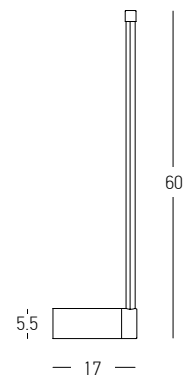

Power 12W
Input 220-240V, 50/60Hz
Color Temperature 3000K
Lumen 838Lm
Cri 80
Dimensions Ø: 1.6cm L: 17cm H: 60cm
Non Dimmable ☒
Material Aluminium - Acrylic
Special Feature Movable Profile
Color Black Matt / **Code 20114**
Color Gold Matt / **Code 20115**

Power 20W
Input 220-240V, 50/60Hz
Color Temperature 3000K
Lumen 1506Lm
Cri 80
Dimensions Ø: 1.6cm L: 17cm H: 100cm
Non Dimmable ☒
Material Aluminium - Acrylic
Special Feature Movable Profile
Color Black Matt / **Code 20116**
Color Gold Matt / **Code 20117**