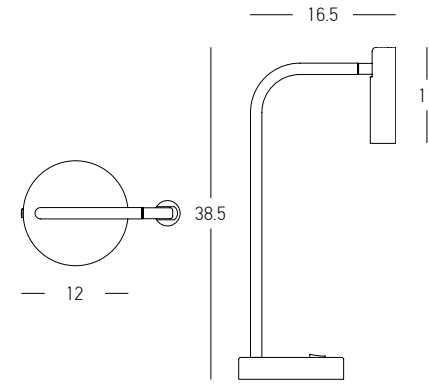

Power 2.5W
Input 220-240V, 50/60Hz
Color Temperature 3000K
Lumen 178Lm
Cri 80
Dimensions Ø: 12cm H: 38.5cm
Base Ø: 12cm H: 2.5cm
Spot Dimension Ø: 3cm L: 11cm
Non Dimmable ☒
Material Metal - Aluminium
Special Feature Movable Spot
Color Black Matt / Code 23036