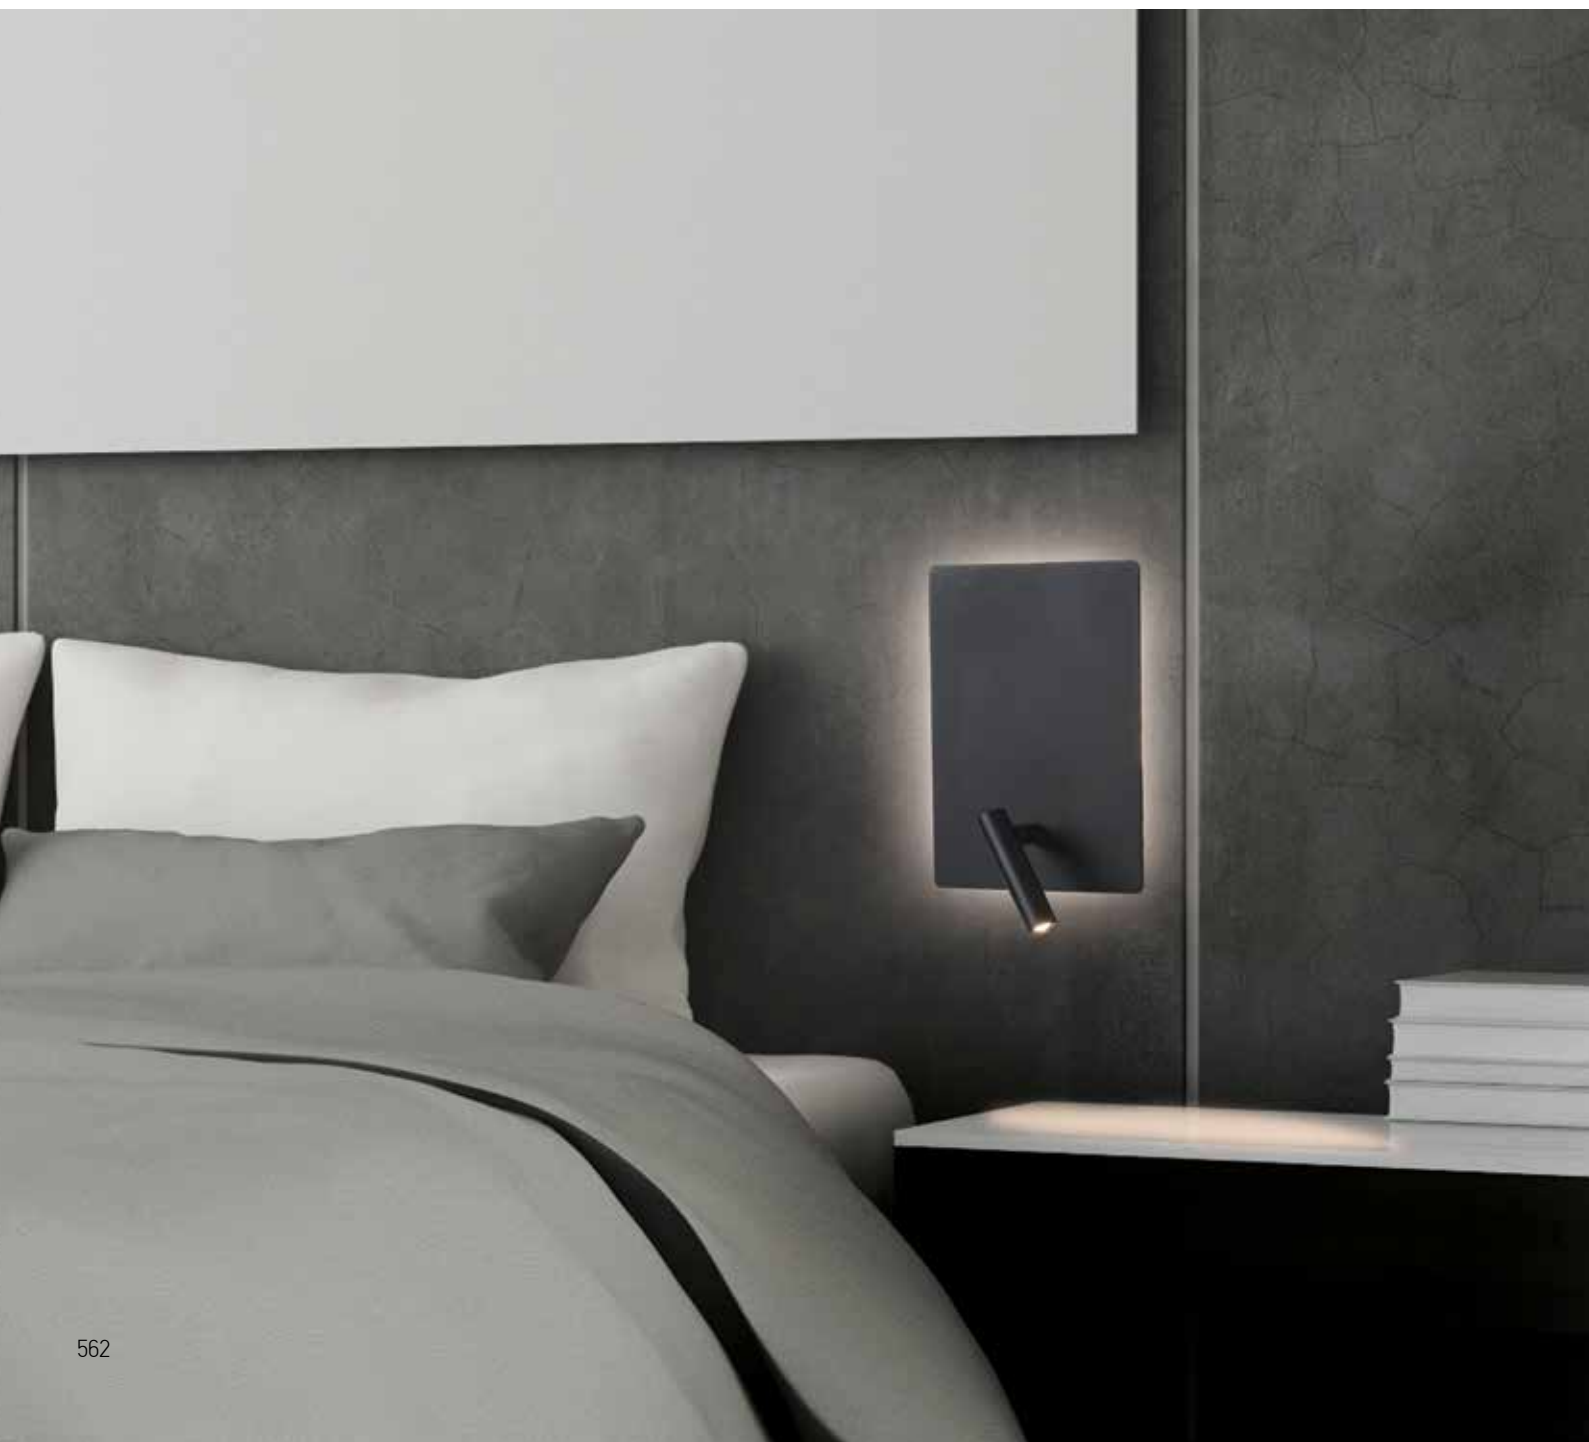

Power 3W
Input 220-240V, 50/60Hz
Color Temperature 3000K
Lumen 180Lm
Cri 80
Dimensions L: 5.5-13.5cm W: 5cm H: 12cm
Non Dimmable ☒
Switch On/Off
Material Metal - Aluminium
Special Feature Stick Ø: 1.6cm H: 9.5cm
Color Black Matt / **Code H80**