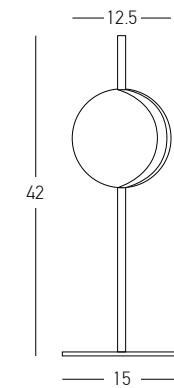

Power 8W
Input 220-240V, 50/60Hz
Color Temperature 3000K
Lumen 640Lm
Cri 80
Dimensions Ø: 12.5cm H: 42cm
Base Ø: 15cm H: 0.5cm
Non Dimmable ☒
Material Metal - Aluminium - Acrylic
Special Feature Opal Ball Ø: 12.5cm
Color Black Matt - Gold Matt / **Code 2004**