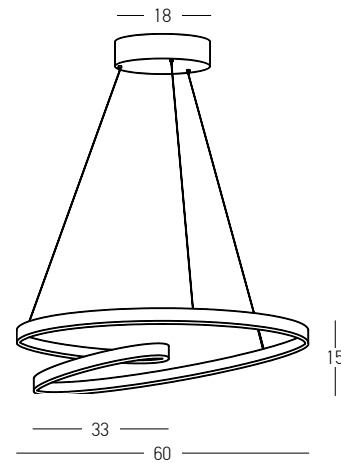

Power 56W
Input 220-240V, 50/60Hz
Color Temperature 3000K
Lumen 4500Lm
Cri 80
Dimensions Ø: 60cm / Ø: 33cm H: 15cm
Base Ø: 18cm H: 4.5cm
Non Dimmable ☒
Material Aluminium - Silicon
Special Feature 120cm Cable Adjustable
Color White Matt / **Code 180055**

Power 40W
Input 220-240V, 50/60Hz
Color Temperature 3000K
Lumen 2529Lm
Cri 80
Dimensions Ø: 46cm H: 11cm
Base Ø: 18cm H: 4.5cm
Non Dimmable ☒
Material Aluminium - Silicon
Color White Matt / **Code 180054**