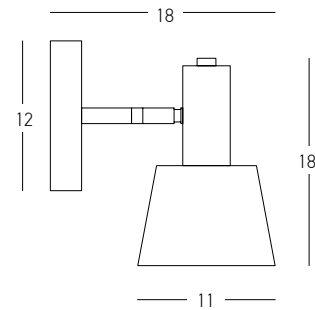

Bulb 1x E14
Power 5W MAX
Input 220-240V, 50/60Hz
Dimensions L: 18cm W: 11cm H: 18cm
Base Ø: 12cm H: 2cm
Material Metal - Aluminium
Color White Matt - Gold Matt / **Code 20218**
Color Grey Matt - Gold Matt / **Code 20219**

Bulb 1x E14
Power 25W MAX
Input 220-240V, 50/60Hz
Dimensions L: 24cm H: 44cm
Base Ø: 13cm H: 2.5cm
Material Metal - Aluminium
Special Feature 150cm Cable Available
Color White Matt - Gold Matt / **Code 20221**
Color Grey Matt - Gold Matt / **Code 20220**