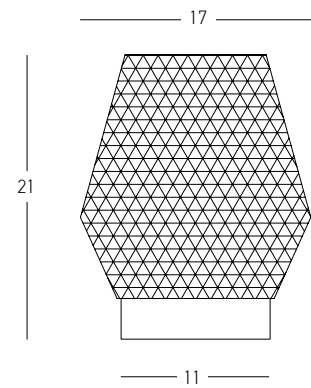

DECORATIVE LIGHTING | FLOOR & TABLE

Bulb 1x E27
Power 25W MAX
Input 220-240V, 50/60Hz
Dimensions Ø: 17cm H: 21cm
Base Ø: 11cm H: 2.5cm
Material Metal - Glass
Special Feature 150cm Cable Available
Color Transparent - Antique Brass / **Code 20251**