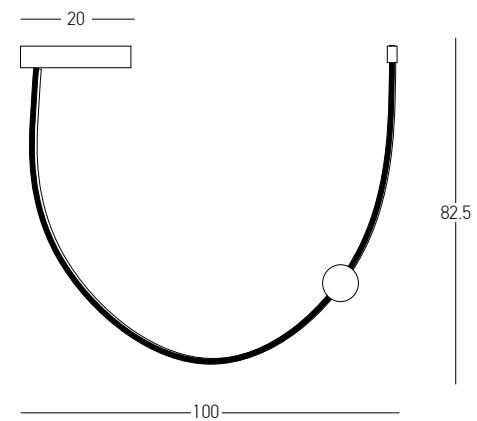

Power 42W
Input 220-240V, 50/60Hz
Color Temperature 3000K
Lumen 3312Lm
Cri 90
Dimensions L: 140cm W: 30cm H: 100cm
Base Ø: 22cm H: 4.5cm
Dimmable Triac ☐
Material Aluminium - Silicon - Opal Glass
Special Feature Opal Glass Ø: 10cm
Lighting Tube Ø: 1.5cm
Color Black Matt / **Code 22247**
Color Gold Matt / **Code 22248**