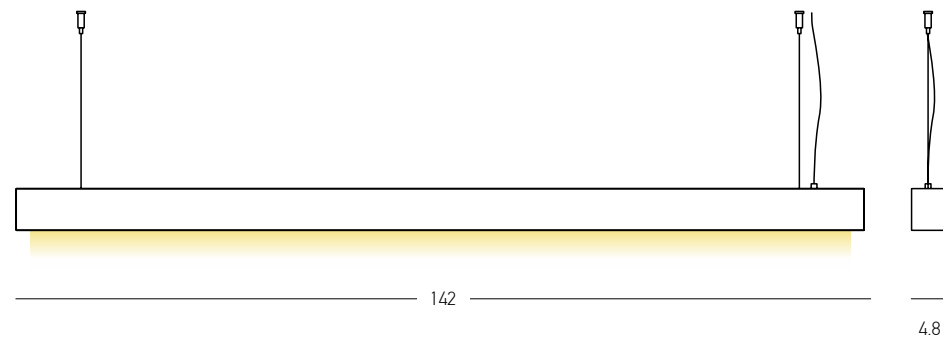

Power 45W
Input 220-240V, 50/60Hz
Color Temperature 3000K
Lumen 6300Lm
Cri 80
Dimensions L: 142cm W: 4.8cm H: 7.8cm
Base Ø: 8cm H: 3.5cm
Non Dimmable ☒
Material Aluminium - PC Diffuser
Special Feature 200cm Fabric Cable Adjustable
Optional Dimming DALI

Color Painted Bronze / **Code 22210**