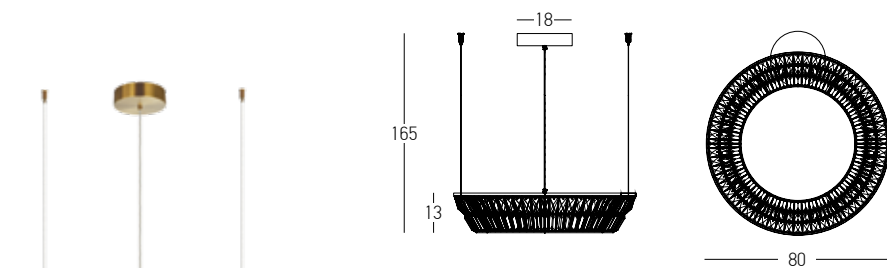

Power 38W
Input 220-240V, 50/60Hz
Color Temperature 3000K
Lumen 2290Lm
Cri 90
Dimensions Ø: 60cm H: 13cm
Base Ø: 18cm H: 4cm
Dimmable Triac ☐
Material Metal - Crystal
Special Feature 150cm Cable Adjustable
Color Antique Brass / **Code 23046**

Power 55W
Input 220-240V, 50/60Hz
Color Temperature 3000K
Lumen 3350Lm
Cri 90
Dimensions Ø: 80cm H: 13cm
Base Ø: 18cm H: 4cm
Dimmable Triac ☐
Material Metal - Crystal
Special Feature 150cm Cable Adjustable
Color Antique Brass / **Code 23048**