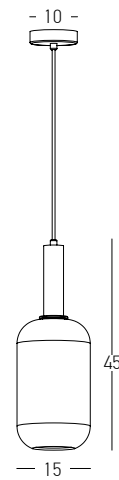

DECORATIVE LIGHTING | GLASS

Bulb 1x E27
Power 40W MAX
Input 220-240V, 50/60Hz
Dimensions Ø: 15cm H: 45cm
Base Ø: 10cm H: 2.5cm
Glass Ø: 15cm H: 28cm
Material Metal - Opal Glass
Special Feature 150cm Fabric Cable Adjustable
Color Gold Matt / **Code 22070**