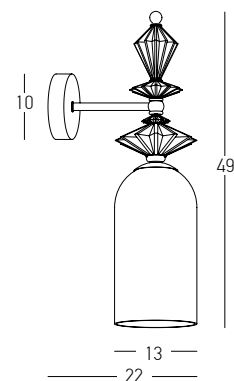

Bulb 1x E27
Power 40W MAX
Input 220-240V, 50/60Hz
Dimensions L: 22cm W: 13cm H: 49cm
Base Ø: 10cm L: 2.5cm
Glass Ø: 13cm H: 24cm
Material Metal - Ceramic - Opal Glass
Color Antique Brass / **Code 22080**