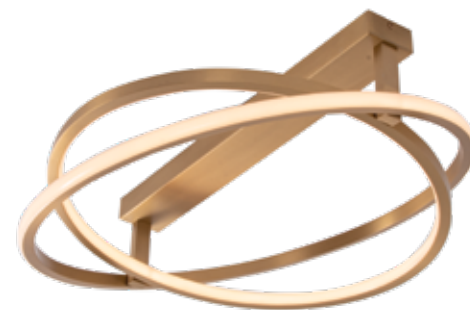

Power 56W
Input 220-240V, 50/60Hz
Color Temperature 3000K
Lumen 6000Lm
Cri 80
Dimensions Ø: 60cm H: 14-24cm
Base L: 56,5cm W: 7cm H: 3.5cm
Dimmable Triac ☐
Material Metal - Aluminium - Silicon
Special Feature Profile 2x2cm Movable

Color Black Matt / **Code 22016**
Color Gold Matt / **Code 22018**

Power 80W
Input 220-240V, 50/60Hz
Color Temperature 3000K
Lumen 8500Lm
Cri 80
Dimensions Ø: 79cm H: 18-34cm
Base L: 75,5cm W: 7cm H: 3.5cm
Dimmable Triac ☐
Material Metal - Aluminium - Silicon
Special Feature Profile 2x2cm Movable

Color Black Matt / **Code 22017**
Color Gold Matt / **Code 22019**

Model Finishing

Gold Matt