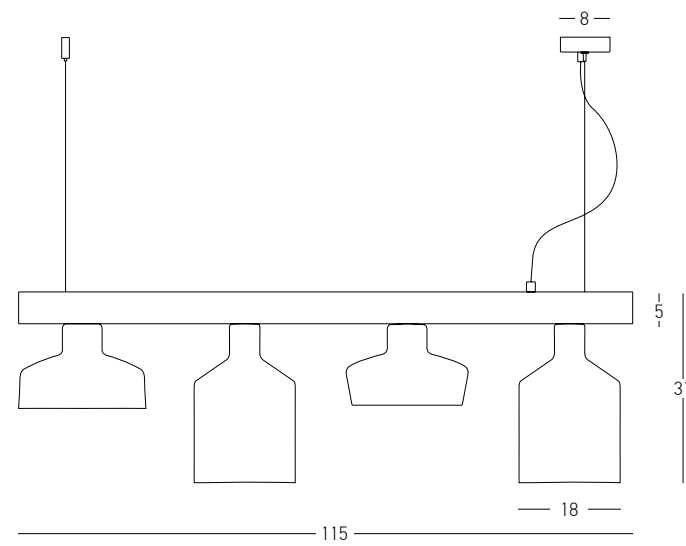

Bulb 4x E27
Power 40W MAX
Input 220-240V, 50/60Hz
Dimensions L: 115cm W: 18cm H: 31cm
Base Ø: 8cm H: 3.5cm
Material Metal - Wood
Special Feature 120cm Fabric Cable Adjustable
Color Black Matt - Painted Bronze / **Code 22213**