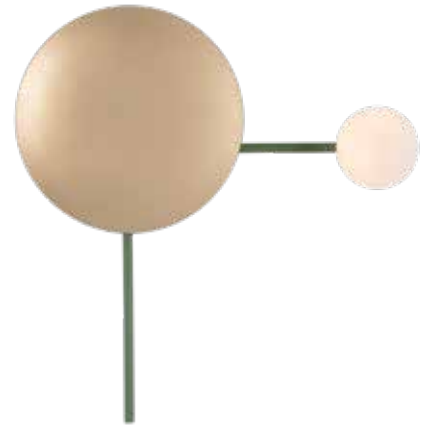

Bulb 1x G9 LED
Power 7W MAX
Input 220-240V, 50/60Hz
Dimensions L: 11cm W: 40cm H: 40cm
Material Metal - Opal Glass
Special Feature Opal Glass Ø: 8cm
Color Sandy Olive Green - Painted Gold / Code 22201