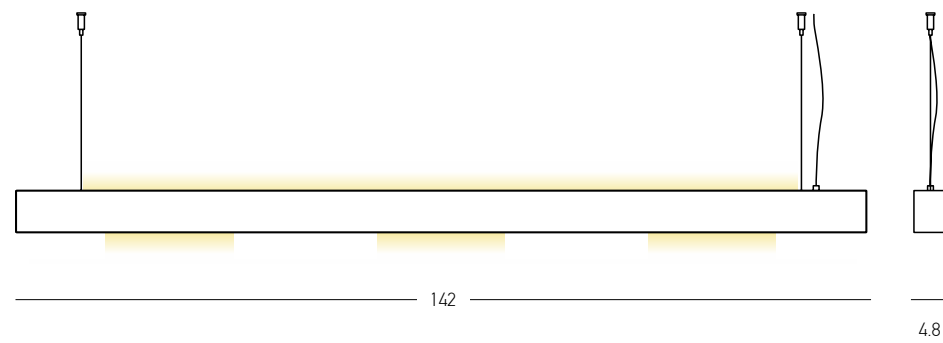

Power 18W + 36W
Input 220-240V, 50/60Hz
Color Temperature 3000K
Lumen 7560Lm
Cri 80
Dimensions L: 142cm W: 4.8cm H: 7.8cm
Base Ø: 8cm H: 3.5cm
Non Dimmable ☒
Material Aluminium
Special Feature 200cm Fabric Cable Adjustable
Optional Dimming DALI
Up & Down Lighting

Color Painted Bronze - Painted Gold / **Code 22208**
Corten - Sandy Black / **Code 22209**