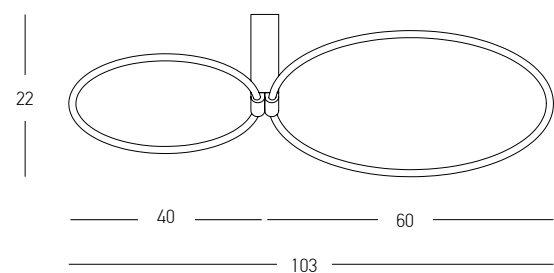

Power 60W
Input 220-240V, 50/60Hz
Color Temperature 3000K
Lumen 4800Lm
Cri 80
Dimensions L: 103cm W: 60cm H: 22cm
Base L: 6cm W: 6cm H: 22cm
Non Dimmable ☒
Material Metal - Aluminium - Silicon
Special Feature Profile Ø: 1.5cm
Color Elephant Grey / **Code 20159**