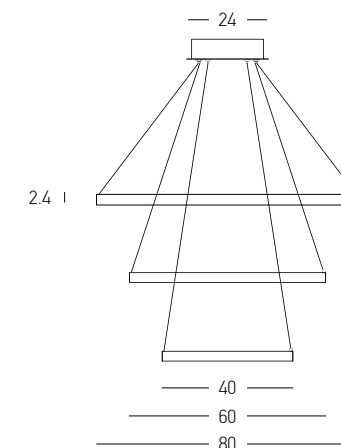

Model Finishing

Brushed Gold Matt

Sandy White

Sandy Black

DECORATIVE LIGHTING | CIRCLE

Power 135W
 Input 220-240V, 50/60Hz
 Color Temperature 3000K
 Lumen 5400Lm
 Cri 80
 Dimensions Ø: 40cm / Ø: 60cm / Ø: 80cm H: 2.4cm
 Base Ø: 24cm H: 5cm
 Dimmable Triac
 Material Aluminium - Acrylic
 Special Feature 150cm Cable Adjustable , Profile 2.4x1.5cm
 Color Copper / **Code 180031-D**