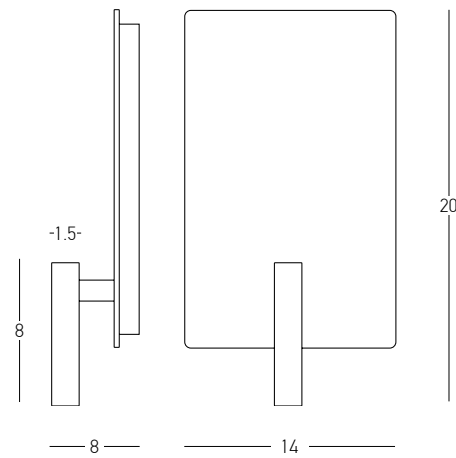

Power 3W + 5W
Input 220-240V, 50/60Hz
Color Temperature 3000K
Lumen 240+350Lm
Cri 80
Dimensions L: 8-12cm W: 14cm H: 20cm
Non Dimmable ☒
Switch 2 Switch On/Off
Material Metal - Aluminium
Special Feature Back Light
Stick Ø: 1.5cm H: 8cm
Color Black Matt / **Code H41**