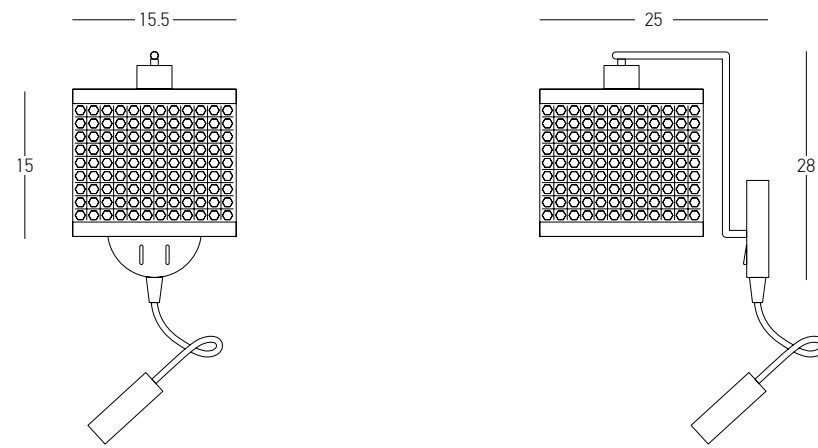

DECORATIVE LIGHTING | BAMBOO & RATTAN

LED 3W
Bulb 1x E27
Power 40W MAX
Input 220-240V, 50/60Hz
Color Temperature 3000K
Lumen 240Lm
Dimensions L: 25cm W: 15.5cm H: 28cm
Base Ø: 12cm H: 2.5cm
Switch 2/Switch On-Off
Material Metal - Bush
Special Feature Shade Ø: 15.5cm H: 15cm
Stick Ø: 2.8cm L: 36cm
Color Black Matt - Natural / **Code 20355**