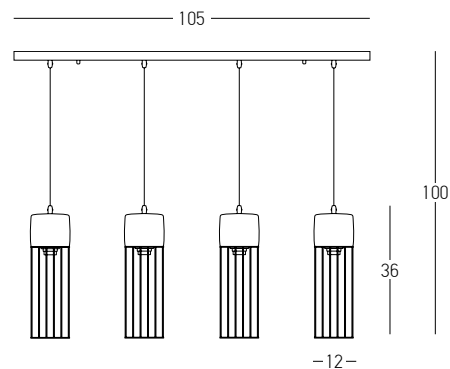

Bulb 1x E27
Power 40W MAX
Input 220-240V, 50/60Hz
Dimensions L: 33cm W: 12cm H: 41cm
Base L: 2.5cm W: 10cm H: 30cm
Material Metal - Concrete
Color Concrete - Black Matt Base / **Code 1661**

Bulb 4x E27
Power 40W MAX
Input 220-240V, 50/60Hz
Dimensions L: 105cm W: 12cm H: 100cm
Base L: 105cm W: 6.5cm H: 2.7cm
Material Metal - Concrete
Special Feature 70cm Fabric Cable Adjustable
Color Concrete - Black Matt Base / **Code 1659**