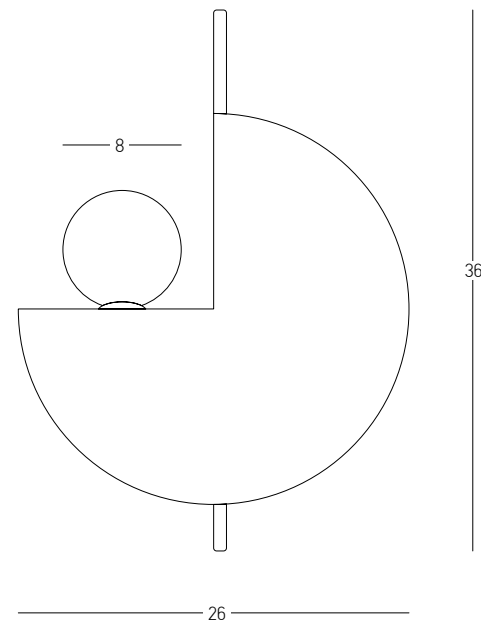

Bulb 1x G9 LED
Power 7W MAX
Input 220-240V, 50/60Hz
Dimensions L: 8cm W: 26cm H: 36cm
Material Metal - Opal Glass
Special Feature Opal Glass Ø: 8cm
Color Sandy Olive Green - Painted Gold / **Code 22203**
Color Terracotta - Painted Gold / **Code 22204**
Color Elephant Grey - Sandy Black / **Code 22205**

Model Finishing