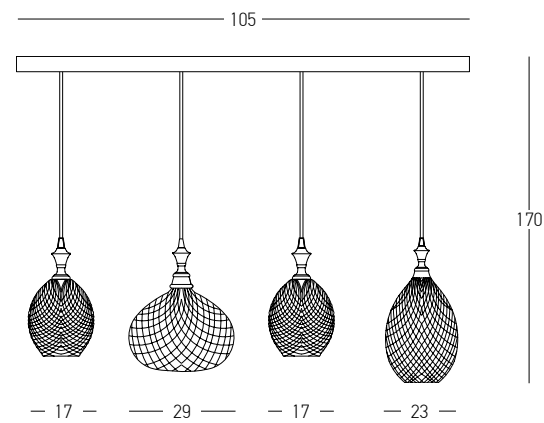

Bulb 3x E27
Power 40W MAX
Input 220-240V, 50/60Hz
Dimensions Ø: 50cm H: 170cm
Base Ø: 50cm H: 3cm
Material Metal - Glass
Special Feature 120cm Fabric Cable Adjustable
Color Black Matt - Smoked Grey / **Code 19241**

Bulb 4x E27
Power 40W MAX
Input 220-240V, 50/60Hz
Dimensions L: 105cm H: 170cm
Base L: 105cm W: 6.5cm H: 2.7cm
Material Metal - Glass
Special Feature 120cm Fabric Cable Adjustable
Color Black Matt - Smoked Grey / **Code 19240**