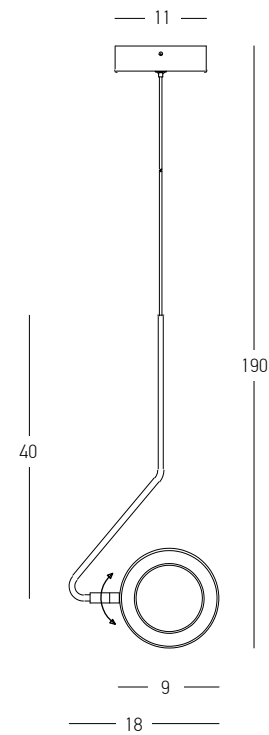

Power 7W
Input 220-240V, 50/60Hz
Color Temperature 3000K
Lumen 780Lm
Cri 80
Dimensions Ø: 9cm L: 18cm H: 40cm
Base Ø: 11cm H: 3.5cm
Dimmable Triac ☐
Material Metal - Acrylic
Special Feature 150cm Cable Adjustable
Movable Ring
Profile 2x1.5cm
Color White Matt / **Code 22044**
Color Black Matt - Gold Matt / **Code 22045**