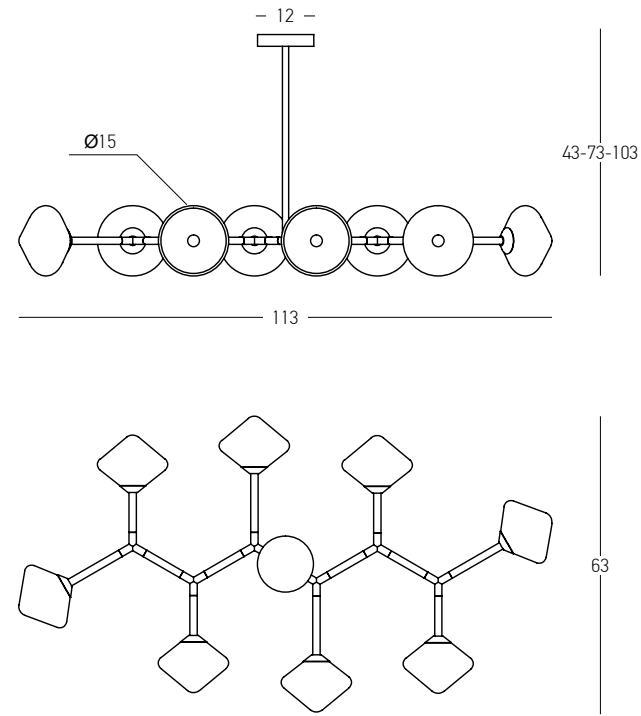

DECORATIVE LIGHTING | DECO

Bulb 8x G9 LED
Power 5W MAX
Input 220-240V, 50/60Hz
Dimensions L: 113cm W: 63cm H: 43-73-103cm
Glass Ø: 15cm
Base Ø: 12cm H: 2.5cm
Material Metal - Clear Glass - Opal Glass
Color Gold Matt / **Code 23023**