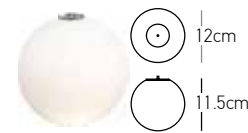

Terminal Diffuser
6V | 5W | 350Lm
3000K | CRi 90 | IP44
Dimmable Triac
Metal - Opal Glass

Black Matt
Code 22231-B

White Matt
Code 22231-W

Gold Matt
Code 22231-G