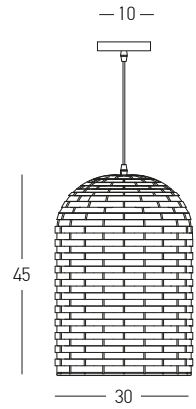

DECORATIVE LIGHTING | BAMBOO & RATTAN

Bulb 1xE27
Power MAX 40W
Input 220-240V, 50/60Hz
Dimensions Ø: 30cm H: 45cm
Base Ø: 10cm H: 2cm
Material Metal - Bamboo
Special Feature 200cm Cable Adjustable
Color Natural / **Code 20152**