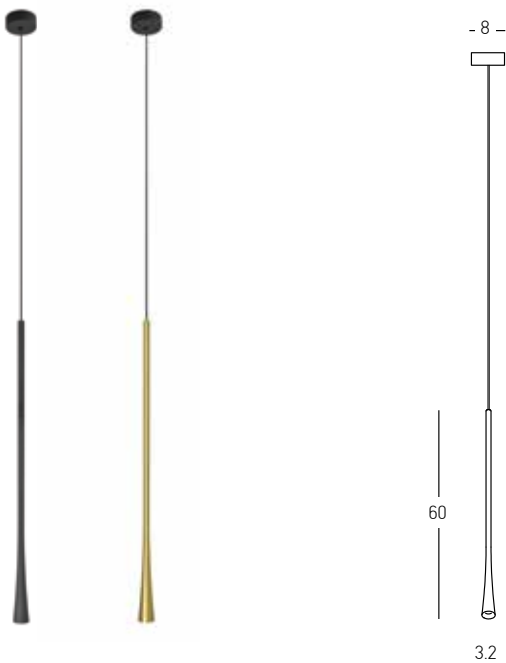

Power	6W
Input	220-240V, 50/60Hz
Color Temperature	3000K
Lumen	520Lm
Cri	90
Dimensions	Ø: 1cm Ø: 3.2cm H: 60cm
Base	Ø: 8cm H: 3.2cm
Non Dimmable	☒
Material	Aluminium
Beam Angle	18°
Special Feature	100cm Cable Adjustable
Color	Brass - Black Matt / Code 20143
Color	Black Matt / Code 20142