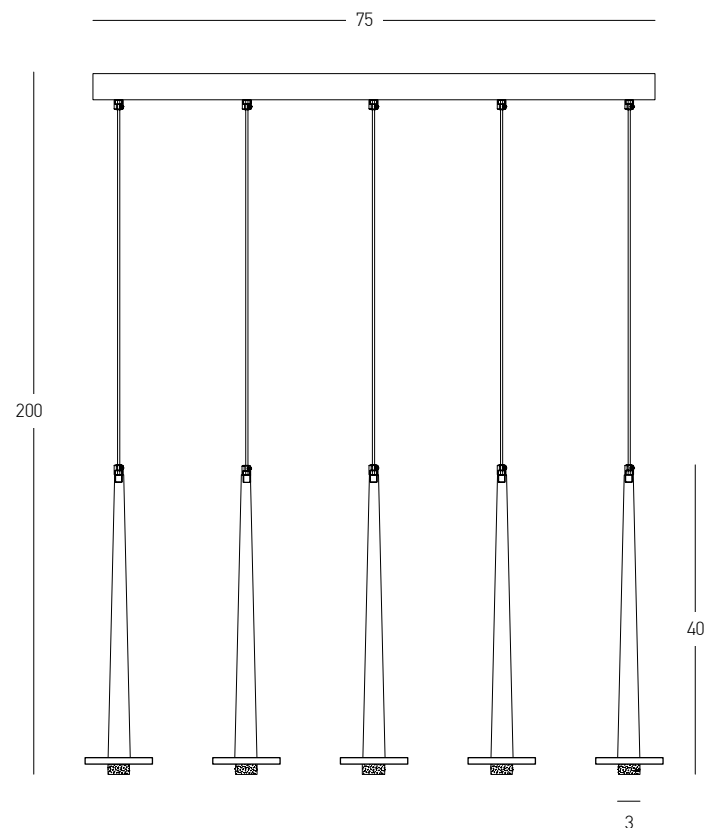

Power 14W
Input 220-240V, 50/60Hz
Color Temperature 3000K
Lumen 880Lm
Cri 90
Dimensions L: 75cm W: 6cm H: 200cm
Base L: 75cm W: 6cm H: 3.5cm
Dimmable Triac ☐
Material Metal - Aluminium - Acrylic - Marble
Special Feature 150cm Cable Adjustable
Stick Ø: 3cm H: 40cm
Color Sandy Black - White Marble / **Code 22112**