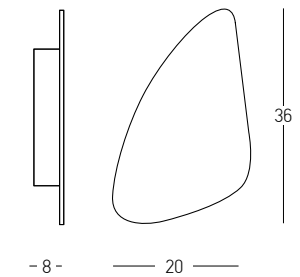

Bulb 2x G9 LED
Power 7W MAX / Bulb
Input 220-240V, 50/60Hz
Dimensions L: 8cm W: 20cm H: 36cm
Material Metal - Marble
Color White Marble / **Code 18153-B**