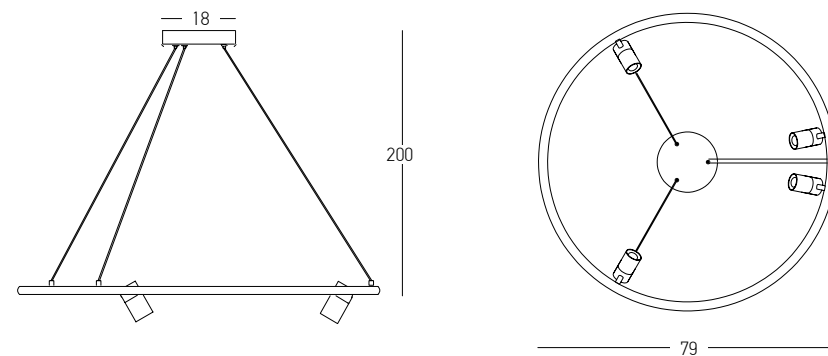

Color Gold Matt / **Code 23034**
 Color Black Matt / **Code 23035**

Model Finishing

Gold Matt Black Matt

Power 27W + 4x 5W
 Input 220-240V, 50/60Hz
 Color Temperature 3000K
 Lumen 4992Lm
 Cri 80
 Dimensions Ø: 60cm H: 200cm
 Base Ø: 18cm H: 3.5cm
 Spots Dimensions Ø: 4.5cm H: 8cm
 Dimmable Triac 
 Material Metal - Aluminium - Silicon
 Special Feature 200cm Cable Adjustable
 Movable Spots
 Profile 2x2cm
 Color Black Matt / **Code 22012**