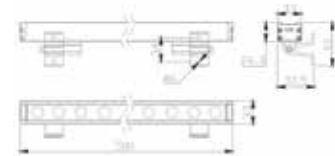

Connectors Male & Female

Cable 25cm
 Input 24V
 IP 66
 Color Black / Code CNCTR 2

Wall Washers 12W

Code	IP	Kelvin	CRI	Watt	Lumen
E376	66	3000	80	12W	MAX 850
E377	66	4000	80	12W	MAX 870

Power Input 12x1W
 Cri 24V
 IP 80
 Dimensions 66
 Beam Angle L: 50cm W: 3.3cm H: 2.6cm
 Material 60° x 10°
 Special Feature Aluminium
 Honeycomb Included
 Driver Not Included
 Connect 12pcs MAX