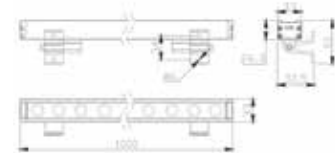

Code	IP	Kelvin	CRI	Watt	Lumen
E382	66	2700 - 6500	80	24W	1580-1770