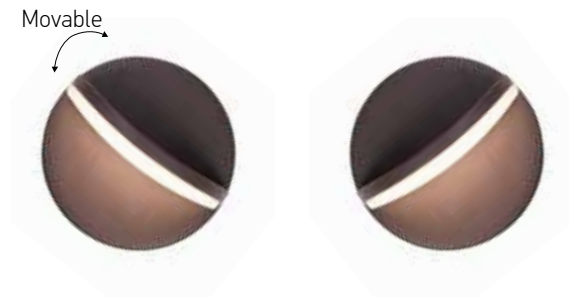

Power 16W
Input 220-240V, 50/60Hz
Color Temperature 3000K
Lumen 1106Lm
Cri 80
IP 65
Dimensions Ø: 18.3cm L: 13cm
Material Aluminium - Opal PC Diffuser
Special Feature Movable Light
Color Dark Brown / **Code E267**