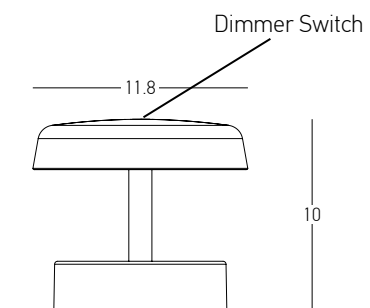

Power 2W
Input 220-240V, 50/60Hz
Color Temperature 3000K
Lumen 168Lm
Cri 80
IP 44
Dimensions Ø: 5.5cm H: 26.5cm
3 Steps Dimming 10%, 50%, 100%
Material Aluminium - PC Diffuser
Special Feature Portable Table Lamp
Charging Base with USB Cable Included

Color White / **Code E398**
Color Black / **Code E399**
Color Green / **Code E400**

Power 2W
Input 220-240V, 50/60Hz
Color Temperature 3000K
Lumen 142Lm
Cri 80
IP 44
Dimensions Ø: 11.8cm H: 10cm
Shade Ø: 11.8cm H: 2cm
3 Steps Dimming 10%, 50%, 100%
Material Plastic
Special Feature Portable Table Lamp
USB Cable Included

Color White / **Code E401**
Color Black / **Code E402**