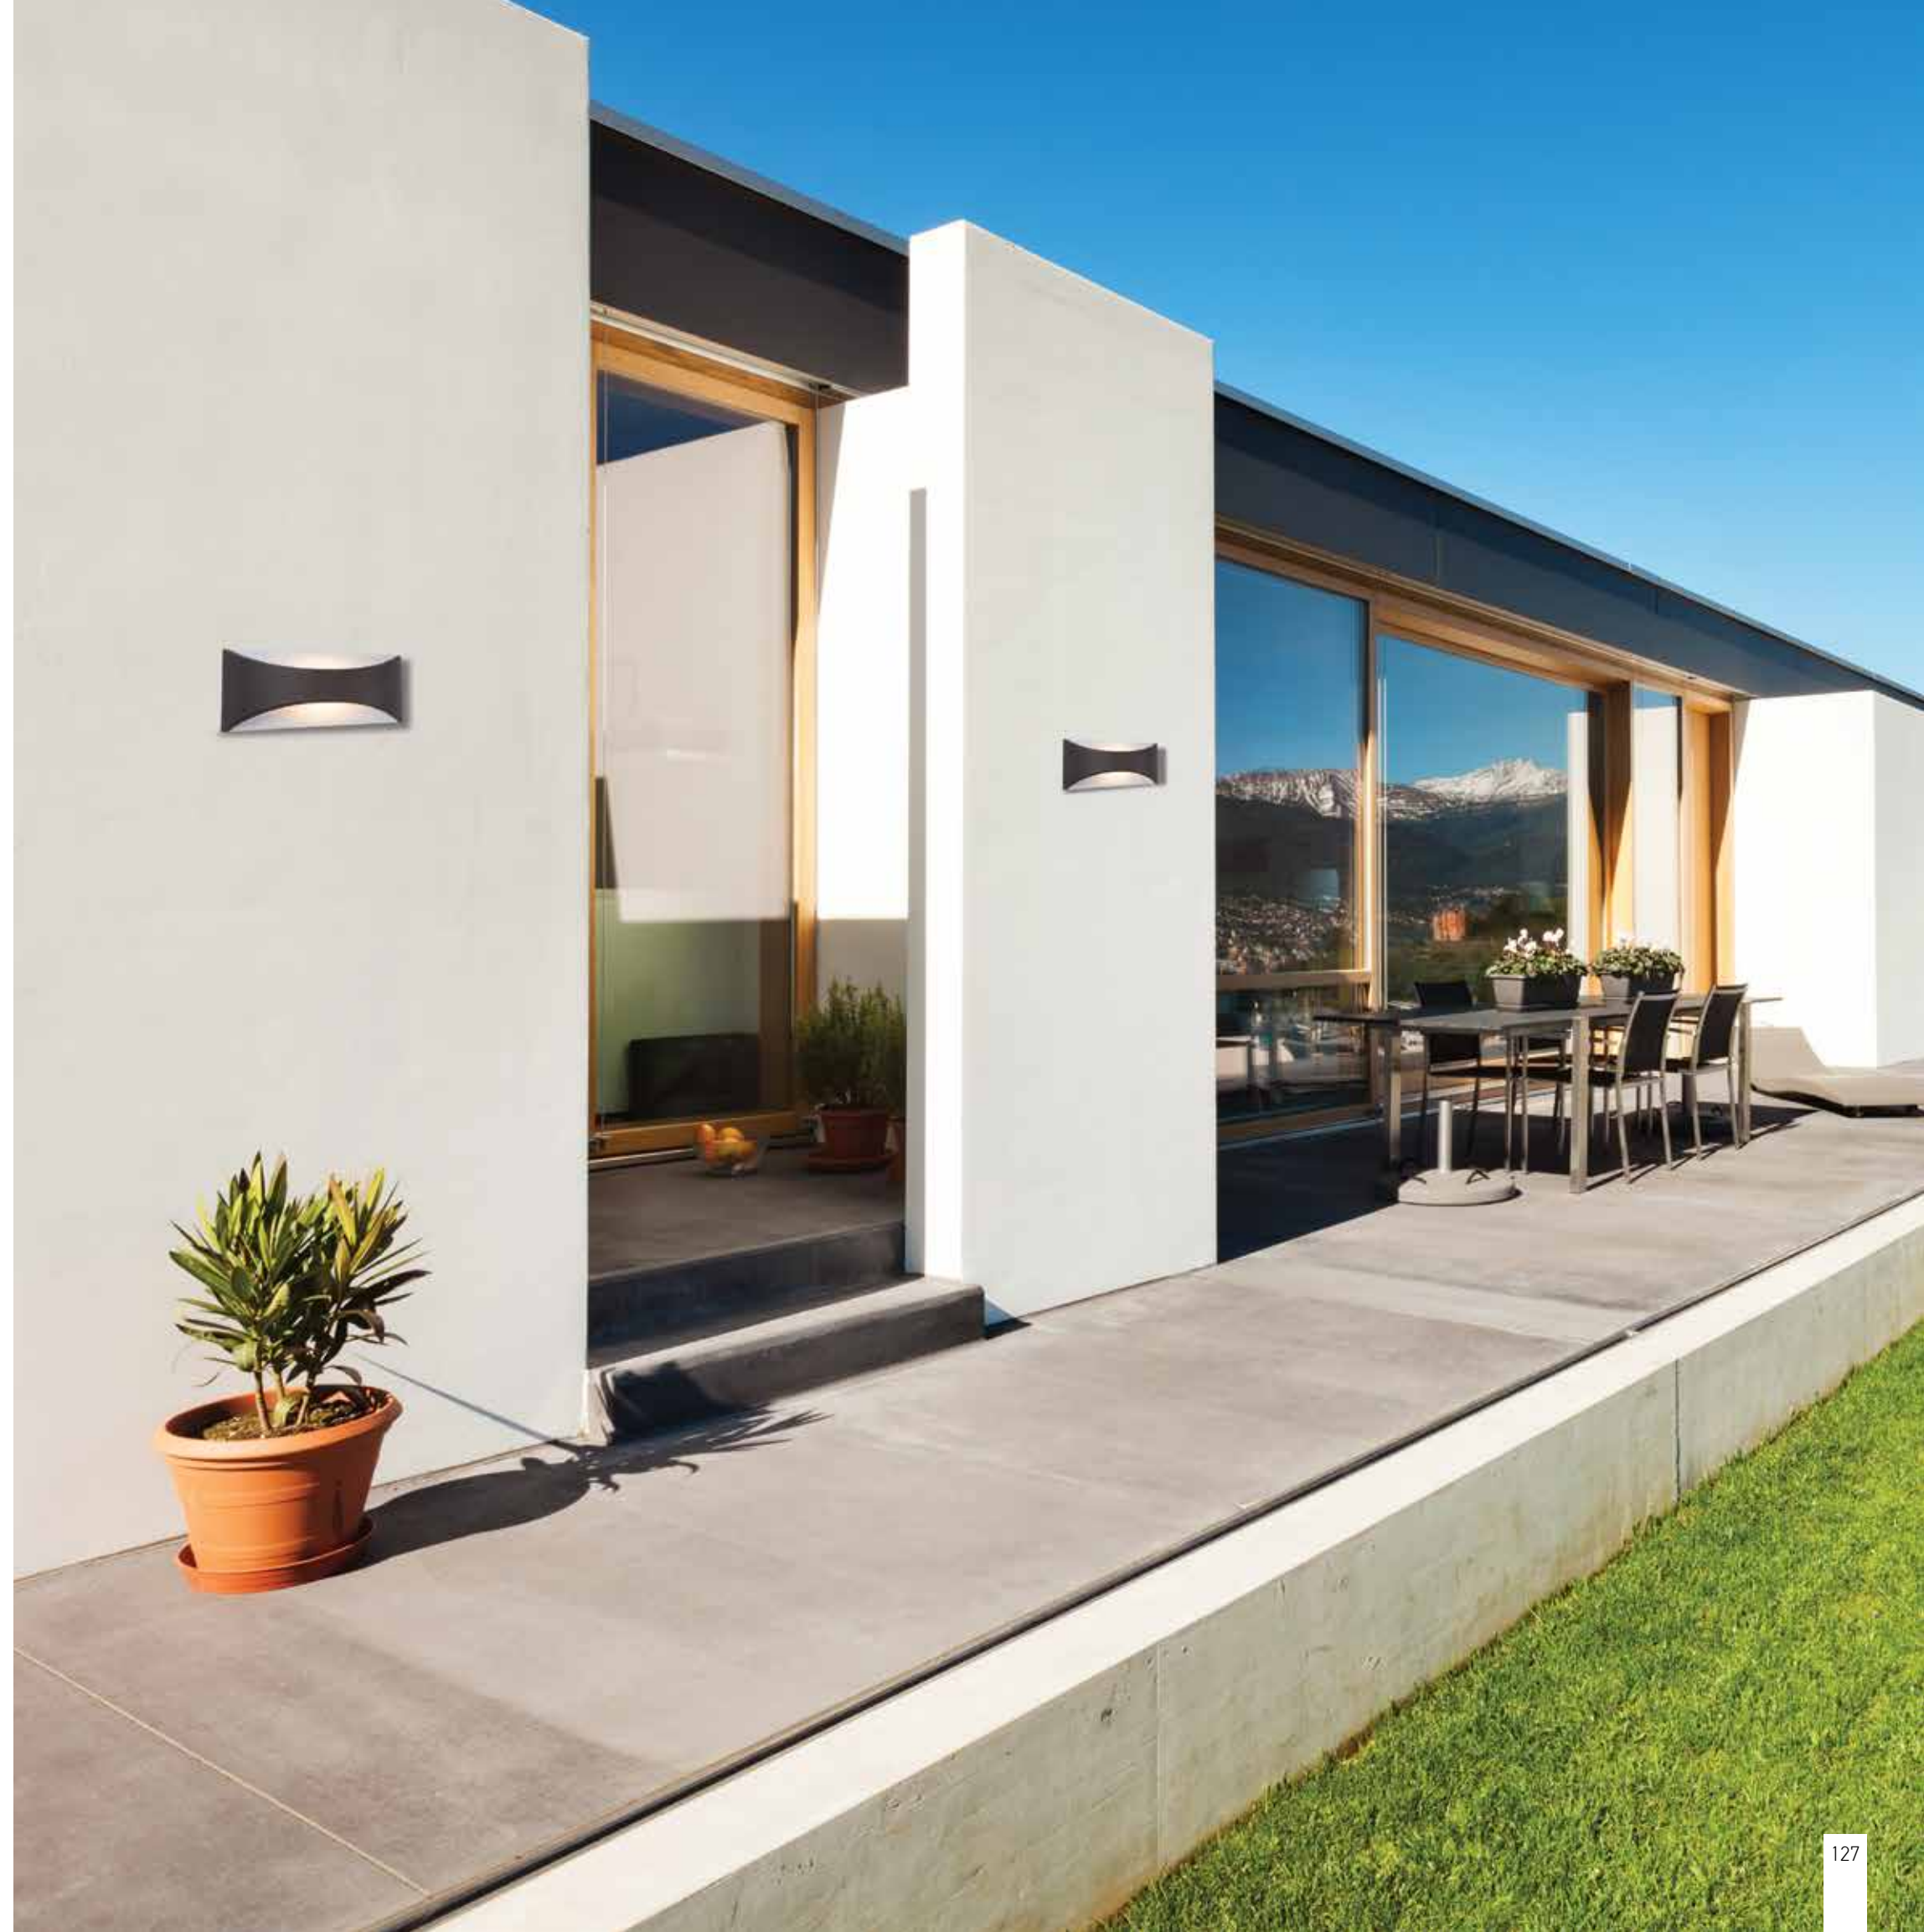

Power 11W
Input 220-240V, 50/60Hz
Color Temperature 3000K
Lumen 640Lm
Cri 80
IP 65
Dimensions L: 9.6cm W: 30cm H: 12cm
Material Aluminium - Opal PC Diffuser
Special Feature Up - Down Lighting
Color Dark Grey / **Code E265**
Color Dark Brown / **Code E266**