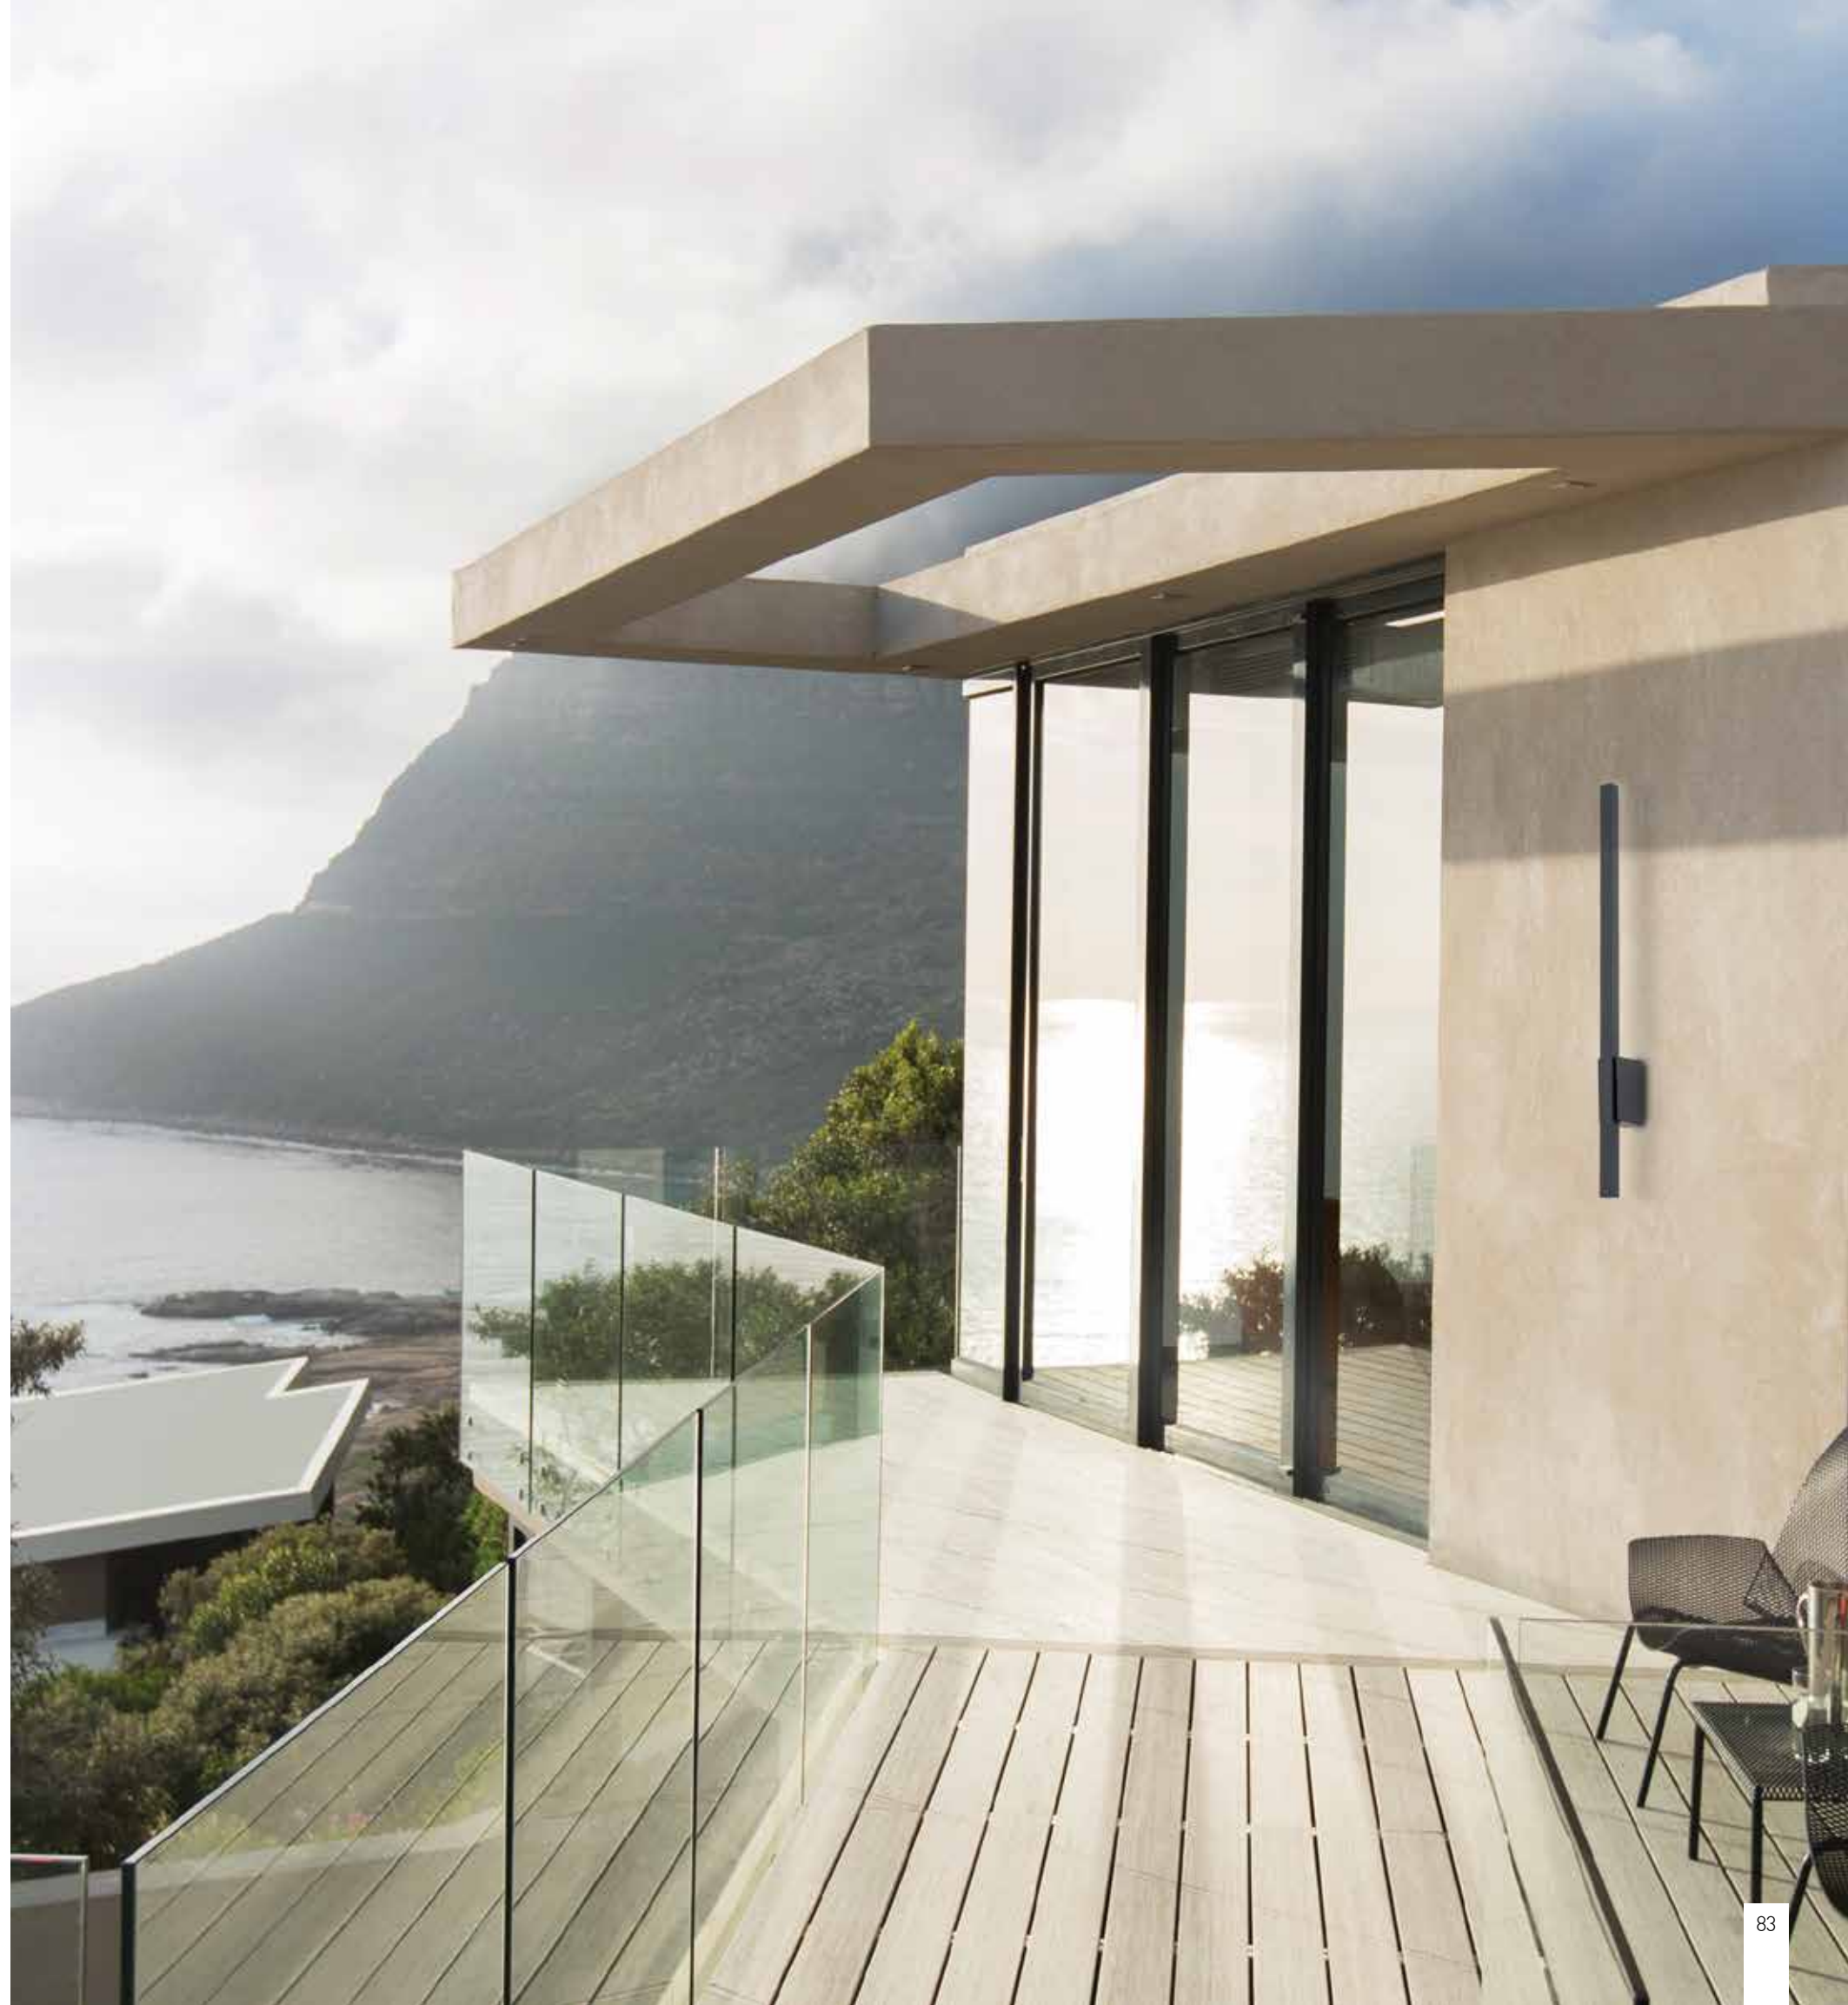

Power 12W
Input 220-240V, 50/60Hz
Color Temperature 3000K
Lumen 1187Lm
Cri 80
IP 65
Dimensions L: 9.5cm W: 4.5cm H: 80cm
Base L: 9cm W: 4.5cm H: 12.5cm
Material Aluminium - PC Diffuser
Color Graphite / Code E287