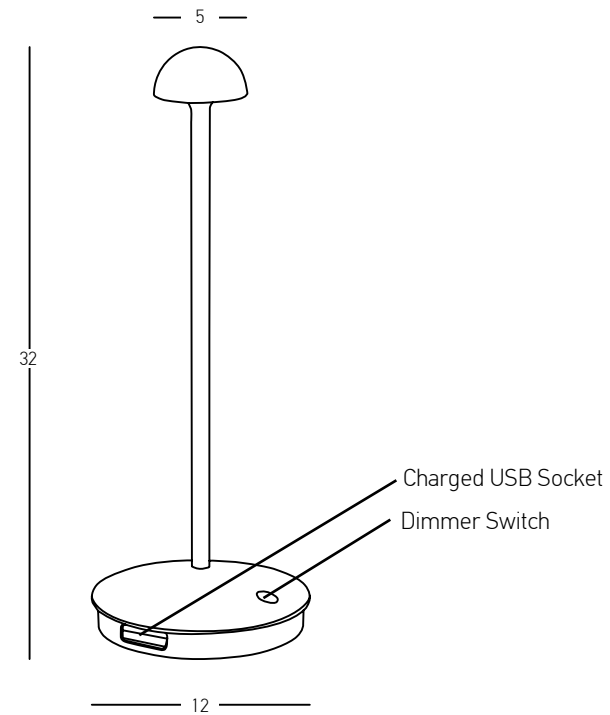

OUTDOOR LIGHTING | PORTABLE

Power 2W
Input 220-240V, 50/60Hz
Color Temperature 3000K
Lumen 99Lm
Cri 80
IP 54
Dimensions Ø: 12cm H: 32cm
3 Steps Dimming 10%, 50%, 100%
Material Aluminium - PC Diffuser
Special Feature Portable Table Lamp
USB Cable & Adaptor Included
Color Sandy Black / **Code E314**
Color Sandy White / **Code E313**