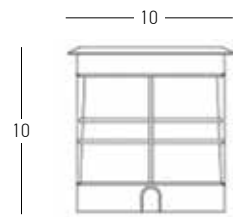

Bulb 1x GU10 LED
Power 10W MAX
Input 220-240V, 50/60Hz
IP 65
IK 8
Dimensions Ø: 10cm H: 10cm
Material Stainless Steel - Tempered Glass
Depth Required 11cm
Recessed Mounting Box Included
Special Feature 50cm Cable Available
GU10 Lampholder Included
Color Stainless Steel / **Code E359**