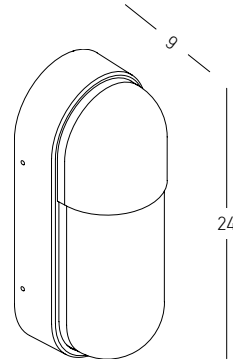

Power 10W
Input 220-240V, 50/60Hz
Color Temperature 3000K
Lumen 498Lm
Cri 80
IP 54
Dimensions L: 9cm W: 9.5cm H: 24cm
Material Aluminium - PC Diffuser
Color Black / **Code E318**