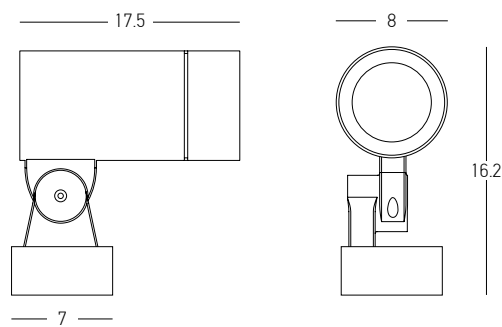

Power 15W
Input 220-240V, 50/60Hz
Color Temperature 3000K
Lumen 1243Lm
Cri 80
IP 65
Dimensions Ø: 8cm L: 16.2cm
Base Ø: 7cm
Optic 32°
Material Aluminium - Tempered Glass
Color Graphite / **Code E235**

Power 15W
Input 220-240V, 50/60Hz
Color Temperature 3000K
Lumen 1243Lm
Cri 80
IP 65
Dimensions Ø: 8cm L: 16.2cm
Base Ø: 7cm
Optic 12°
Material Aluminium - Tempered Glass
Color Graphite / **Code E235-12D**