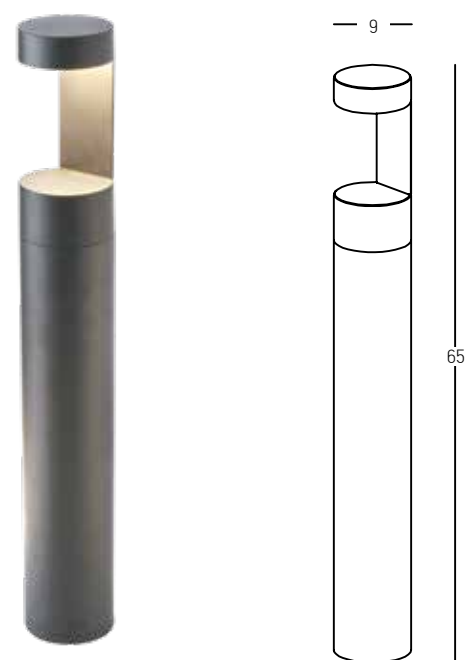

Color White / **Code E398**
 Color Black / **Code E399**
 Color Green / **Code E400**

Power 2W
 Input 220-240V, 50/60Hz
 Color Temperature 3000K
 Lumen 142Lm
 Cri 80
 IP 44
 Dimensions Ø: 11.8cm H: 10cm
 Shade Ø: 11.8cm H: 2cm
 3 Steps Dimming 10%, 50%, 100%
 Material Plastic
 Special Feature Portable Table Lamp
 USB Cable Included

Power 30W
 Input 220-240V, 50/60Hz
 Color Temperature 3000K
 Lumen 986Lm
 Cri 80
 IP 65
 Dimensions L: 8m W: 16.6cm H: 60cm
 Material Aluminium - Tempered Glass
 Special Feature Double Sided Lighting
 Color Graphite / **Code E368**

Bulb 1x GU10
 Power 15W MAX
 Input 220-240V, 50/60Hz
 IP 54
 Dimensions L: 11.5cm W: 5.5cm H: 60cm
 Base Ø: 11.5cm H: 3cm
 Spot Dimensions Ø: 5.5cm L: 9.5cm
 Material Aluminium - Tempered Glass
 Special Feature Movable Spot
 Honeycomb Included
 Color Graphite / **Code E325**

80

18

Power 9W
 Input 220-240V, 50/60Hz
 Color Temperature 3000K
 Lumen 704Lm
 Cri 80
 IP 54
 Dimensions L: 18cm W: 18cm H: 80cm
 Material Aluminium - Tempered Glass
 Color Graphite / **Code E204**

Power	9W
Input	220-240V, 50/60Hz
Color Temperature	3000K
Lumen	1180Lm
Cri	90
IP	54
Dimensions	Ø: 9cm H: 65cm
Beam Angle	120°
Material	Aluminium - Tempered Glass
Color	Graphite / Code E298