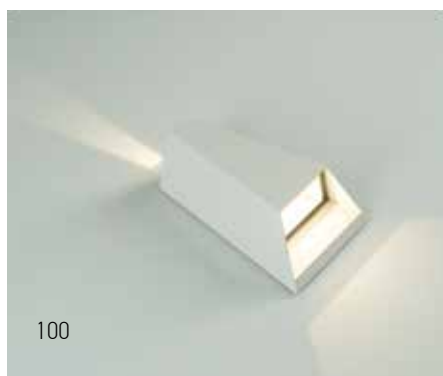

OUTDOOR LIGHTING | WALL

Power 2x 3W
Input 220-240V, 50/60Hz
Color Temperature 3000K
Lumen 480Lm
Cri 80
IP 54
Dimensions L: 6.5cm W: 11cm H: 17.5cm
Material Aluminium - Tempered Glass
Special Feature Up - Down Lighting
Color Graphite / **Code E135**
Color Sandy White / **Code E156**