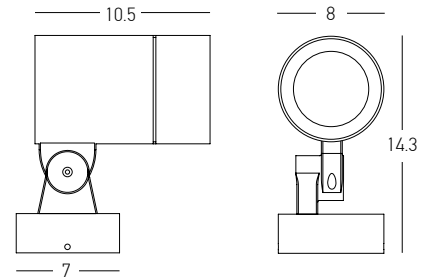

Bulb 1x GU10
Power 11W MAX
Input 220-240V, 50/60Hz
IP 65
Dimensions Ø: 8cm L: 14.3cm
Base Ø: 7cm
Material Aluminium - Tempered Glass
Color Graphite / **Code E236**