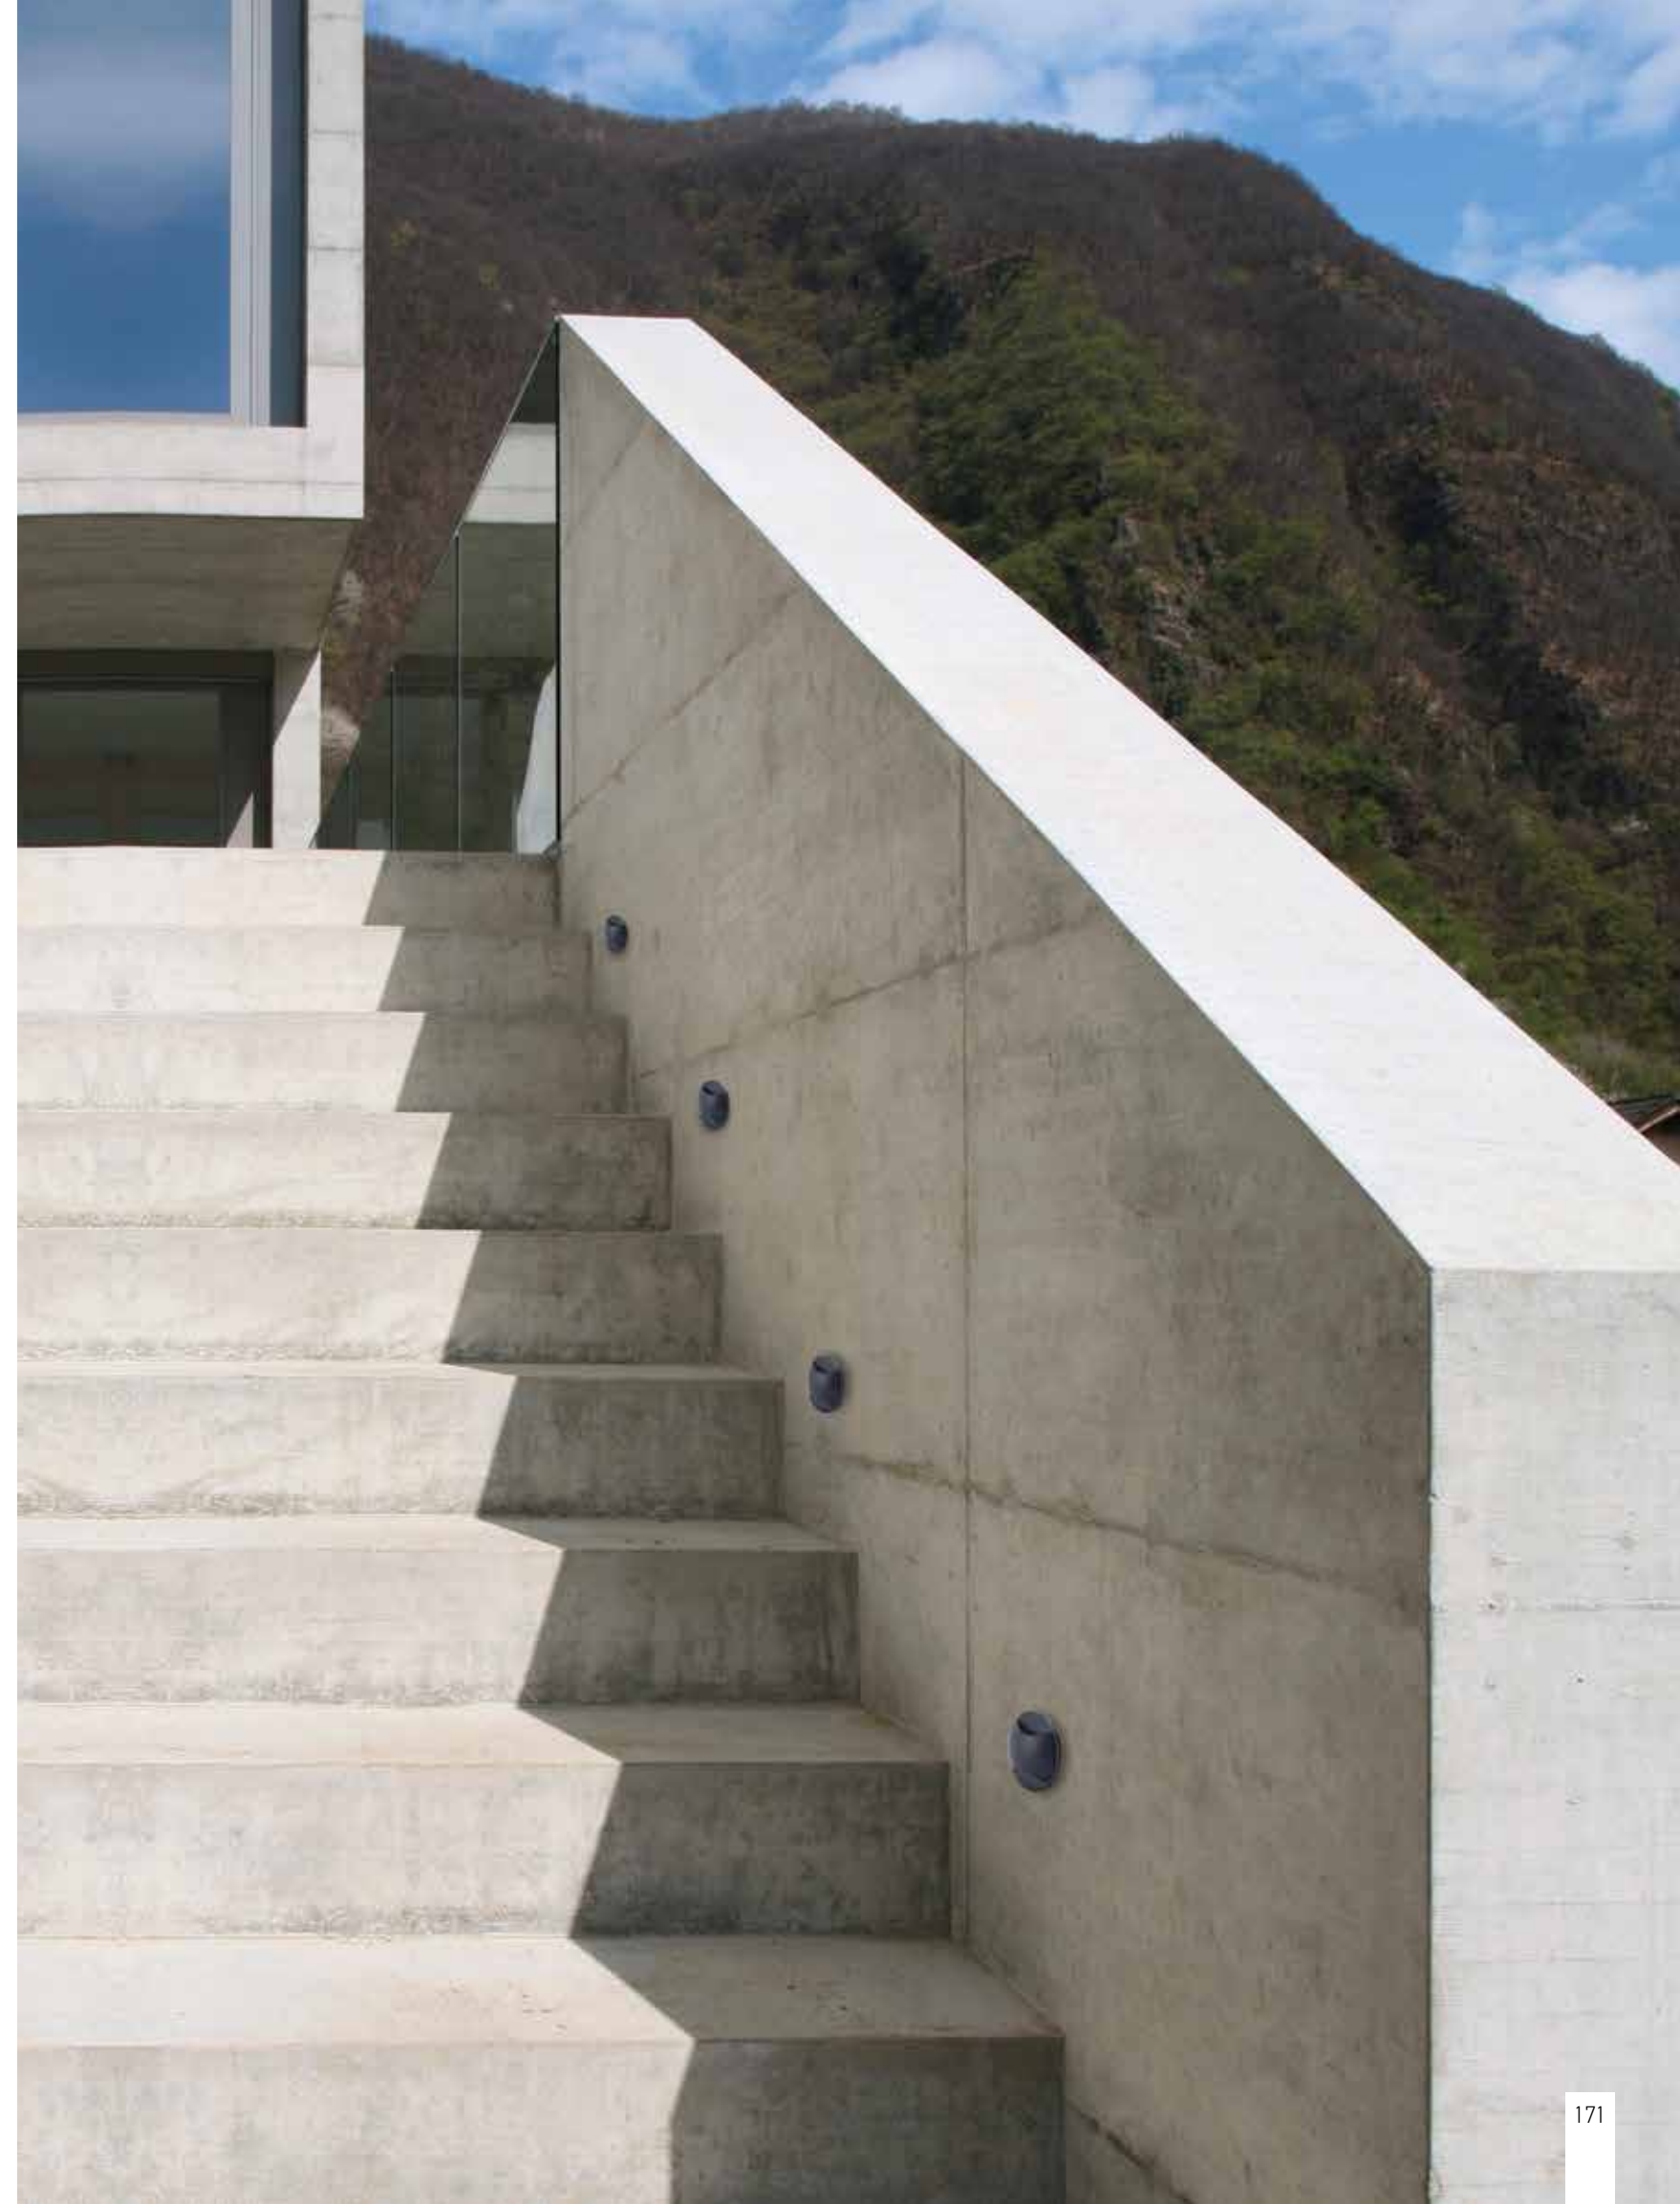

Power 3W
Input 220-240V, 50/60Hz
Color Temperature 3000K
Lumen 230Lm
Cri 90
IP 65
Dimensions Ø: 6.5cm L: 6cm
Material Aluminium - PC Diffuser
Depth Required 6cm
Recessed Mounting Box Ø: 5.5cm L: 6cm (Included)
Color Sandy Black / **Code E300**

Power 3W
Input 220-240V, 50/60Hz
Color Temperature 3000K
Lumen 290Lm
Cri 90
IP 65
Dimensions Ø: 6.5cm L: 6cm
Material Aluminium - PC Diffuser
Depth Required 6cm
Recessed Mounting Box Ø: 5.5cm L: 6cm (Included)
Color Sandy Black / **Code E301**

Power 2W
Input 220-240V, 50/60Hz
Color Temperature 3000K
Lumen 200Lm
Cri 80
IP 65
Dimensions Ø: 5cm L: 9cm
Material Stainless Steel- PC Diffuser
Depth Required 8cm
Recessed Mounting Box Ø: 4.2cm L: 8cm (Included)
Color Stainless Steel / **Code E288**