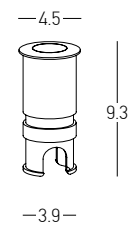

OUTDOOR LIGHTING | INGROUND

Power 3W
Input 24V
Color Temperature 3000K
Lumen 232Lm
Cri 80
IP 65
IK 8
Dimensions Ø: 4.5cm H: 9.3cm
Material Aluminium - Stainless Steel - PC Diffuser
Depth Required 12cm
Recessed Mounting Box Included
Recommended Driver D-20-24 (Not Included)
Color Aluminium / **Code E178**