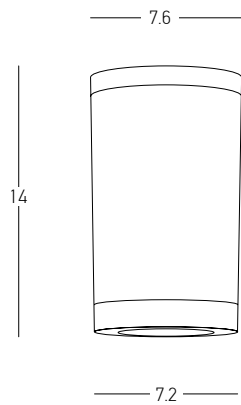

Bulb 1x GU10 LED
Power 7W MAX
Input 220-240V, 50/60Hz
IP 54
Dimensions Ø: 6cm H: 10.5cm
Material Aluminium - Glass Diffuser
Color Sandy Black / **Code E219**
Color Sandy White / **Code E220**