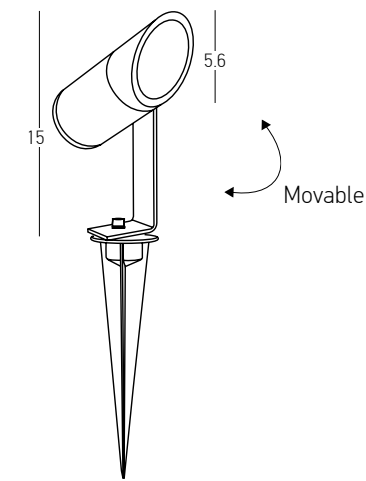

Power 12W
 Input 220-240V, 50/60Hz
 Color Temperature 3000K
 Lumen 740Lm
 Cri 80
 IP 65
 Dimensions L: 7cm W: 7cm H: 25cm
 Base Ø: 6cm H: 0.5cm
 Beam Angle 40°
 Material Aluminium - Tempered Glass
 Special Feature 40cm Cable Available
 Movable Spot
 Spike & Base Included
 Waterproof Connector Included

Color Graphite / **Code E286**

Power 12W
 Input 220-240V, 50/60Hz
 Color Temperature 3000K
 Lumen 740Lm
 Cri 80
 IP 65
 Dimensions Ø: 7.5cm L: 13cm H: 25cm
 Base Ø: 6cm H: 0.5cm
 Beam Angle 40°
 Material Aluminium - Tempered Glass
 Special Feature 40cm Cable Available
 Movable Spot
 Spike & Base Included
 Waterproof Connector Included

Color Graphite / **Code E285**

Bulb 1x GU10
 Power 20W MAX
 Input 220-240V, 50/60Hz
 IP 65
 Dimensions Ø: 7.5cm L: 13cm H: 25cm
 Base Ø: 6cm H: 0.5cm
 Material Aluminium - Tempered Glass
 Special Feature 40cm Cable Available
 Movable Spot
 Spike & Base Included
 Waterproof Connector Included
 Color Dark Brown / Code E284