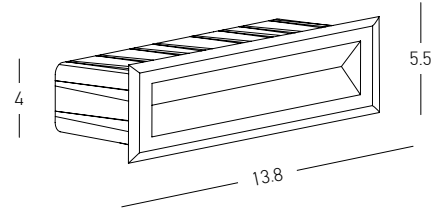

Power 5W
Input 220-240V, 50/60Hz
Color Temperature 3000K
Lumen 302Lm
Cri 80
IP 65
Dimensions L: 6.5cm W: 13.8cm H: 5.5cm
Material Aluminium - Tempered Glass
Depth Required 6cm
Recessed Mounting Box L: 6cm W: 13cm H: 4cm (Included)
Color Graphite / **Code E324**