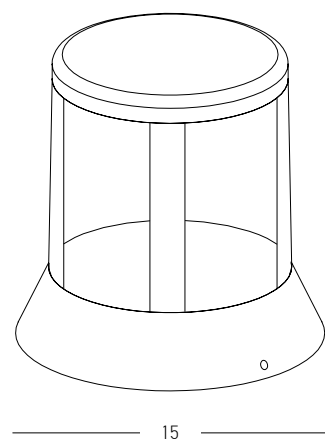

Power 8W
Input 220-240V, 50/60Hz
Color Temperature 3000K
Lumen 557Lm
Cri 80
IP 65
Dimensions Ø: 15cm H: 15cm
Material Aluminium - Clear Diffuser
Color Graphite / **Code E337**