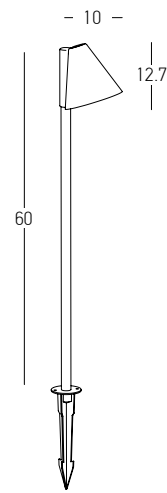

Bulb 1x GU10
Power 20W MAX
Input 220-240V, 50/60Hz
IP 65
Dimensions L: 10cm W: 10cm H: 60cm
Material Aluminium - Tempered Glass
Special Feature 50cm Cable Available
Spike Included
Recommended Base E282-SP / Not Included

Color Graphite / **Code E281**