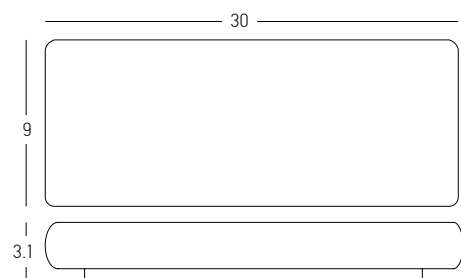

Power 2x 6W
Input 220-240V, 50/60Hz
Color Temperature 3000K
Lumen 960Lm
Cri 80
IP 65
Dimensions L: 3.1cm W: 17.5cm H: 9cm
Material Aluminium - Tempered Glass
Special Feature Up - Down Lighting
Color Graphite / **Code E239**

Power 2x 10W
Input 220-240V, 50/60Hz
Color Temperature 3000K
Lumen 1600Lm
Cri 80
IP 65
Dimensions L: 3.1cm W: 30cm H: 9cm
Material Aluminium - Tempered Glass
Special Feature Up - Down Lighting
Color Graphite / **Code E240**