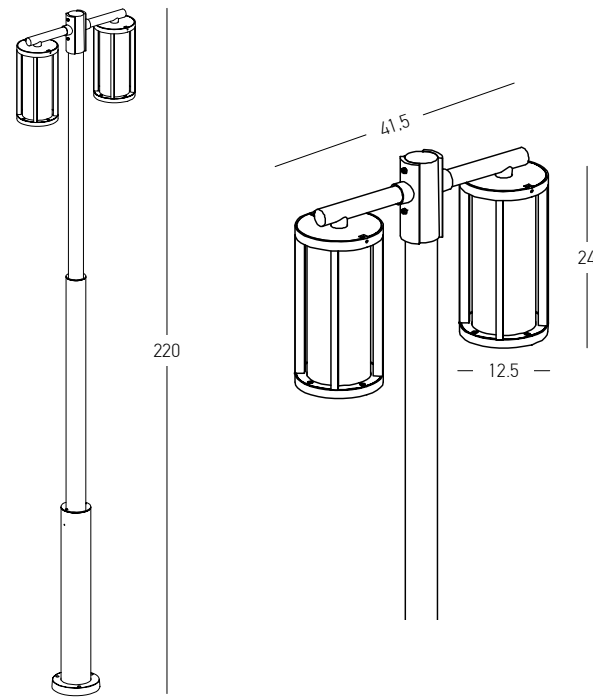

Bulb 2x E27
Power 15W MAX
Input 220-240V, 50/60Hz
IP 65
Dimensions L: 12.5cm W: 41.5cm H: 220cm
Base Ø: 14.5cm H: 3cm
Shade Dimensions Ø: 12.5cm H: 24cm
Material Aluminium - Clear Diffuser
Color Sandy Black / Code E339