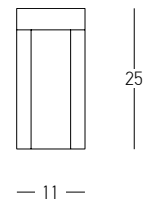

Power 12W
Input 220-240V, 50/60Hz
Color Temperature 3000K
Lumen 867Lm
Cri 80
IP 54
Dimensions Ø: 11cm H: 25cm
Material Aluminium
Color Graphite / **Code E133**