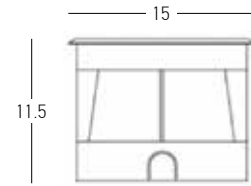

Asymmetric

Power 7W
Input 220-240V, 50/60Hz
Color Temperature 3000K
Lumen 560Lm
Cri 80
IP 67
IK 8
Dimensions Ø: 15cm H: 11.5cm
Beam Angle 45°
Material Stainless Steel - Tempered Glass
Depth Required 11.5cm
Recessed Mounting Box Included
Special Feature Asymmetric
50cm Cable Available
Driver Included

Color

Stainless Steel / **Code E363**