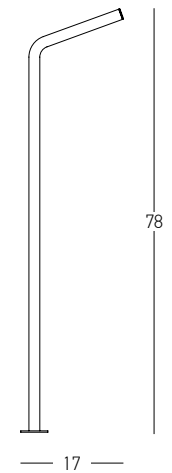

Power 9W
Input 220-240V, 50/60Hz
Color Temperature 3000K
Lumen 785Lm
Cri 80
IP 54
Dimensions L: 19.5cm W: 6cm H: 20.7cm
Material Aluminium - PC Diffuser
Color Graphite / **Code E205**