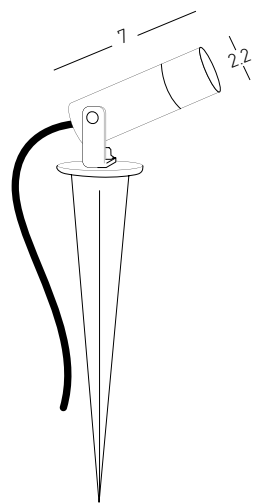

Power 2.3W
Input 3.2V , 700mA
Color Temperature 2700K
Lumen 130Lm
Cri 80
IP 54
Dimensions Ø: 2.2cm L: 7cm H: 3.2cm
Beam Angle 40°
Material Brush
Special Feature 60cm Cable Available
Movable Spot
Spike Included
Optional In Special RAL

Recommended Driver V350-1050 (Not Included)
In Series Connection 1-9 pcs

Color Natural Brush / **Code E403**

Power 2.3W
Input 3.2V , 700mA
Color Temperature 3000K
Lumen 130Lm
Cri 80
IP 54
Dimensions Ø: 2.2cm L: 7cm H: 3.2cm
Beam Angle 40°
Material Brush
Special Feature 60cm Cable Available
Movable Spot
Spike Included
Optional In Special RAL

Recommended Driver V350-1050 (Not Included)
In Series Connection 1-9 pcs

Color Natural Brush / **Code E404**

Driver **V350-1050**
Power 34W
Input 220-240V, 50/60Hz
Output 2 - 32V
Dimensions L: 15cm W: 4cm H: 3cm
IP 20