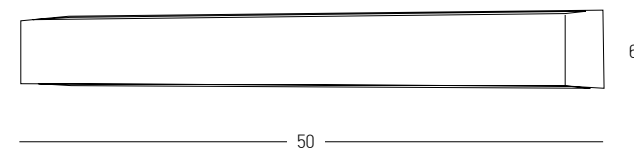

Power 30W
Input 220-240V, 50/60Hz
Color Temperature 3000K
Lumen 2263Lm
Cri 80
IP 65
Dimensions L: 7.5cm W: 50cm H: 6.5cm
Material Aluminium - Tempered Glass
Special Feature Up - Down Lighting
Color Graphite / **Code E227**