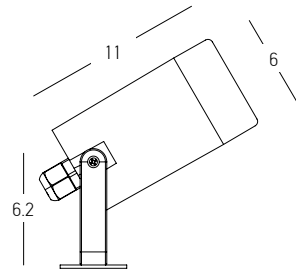

Bulb 1x GU10 LED
Power 7W MAX
Input 220-240V, 50/60Hz
IP 54
Dimensions Ø: 6cm L: 11cm H: 6.2cm
Material ABS - PC Diffuser
Special Feature 30cm Cable Available
Movable Spot
Without Spike
Color Black / **Code E311**