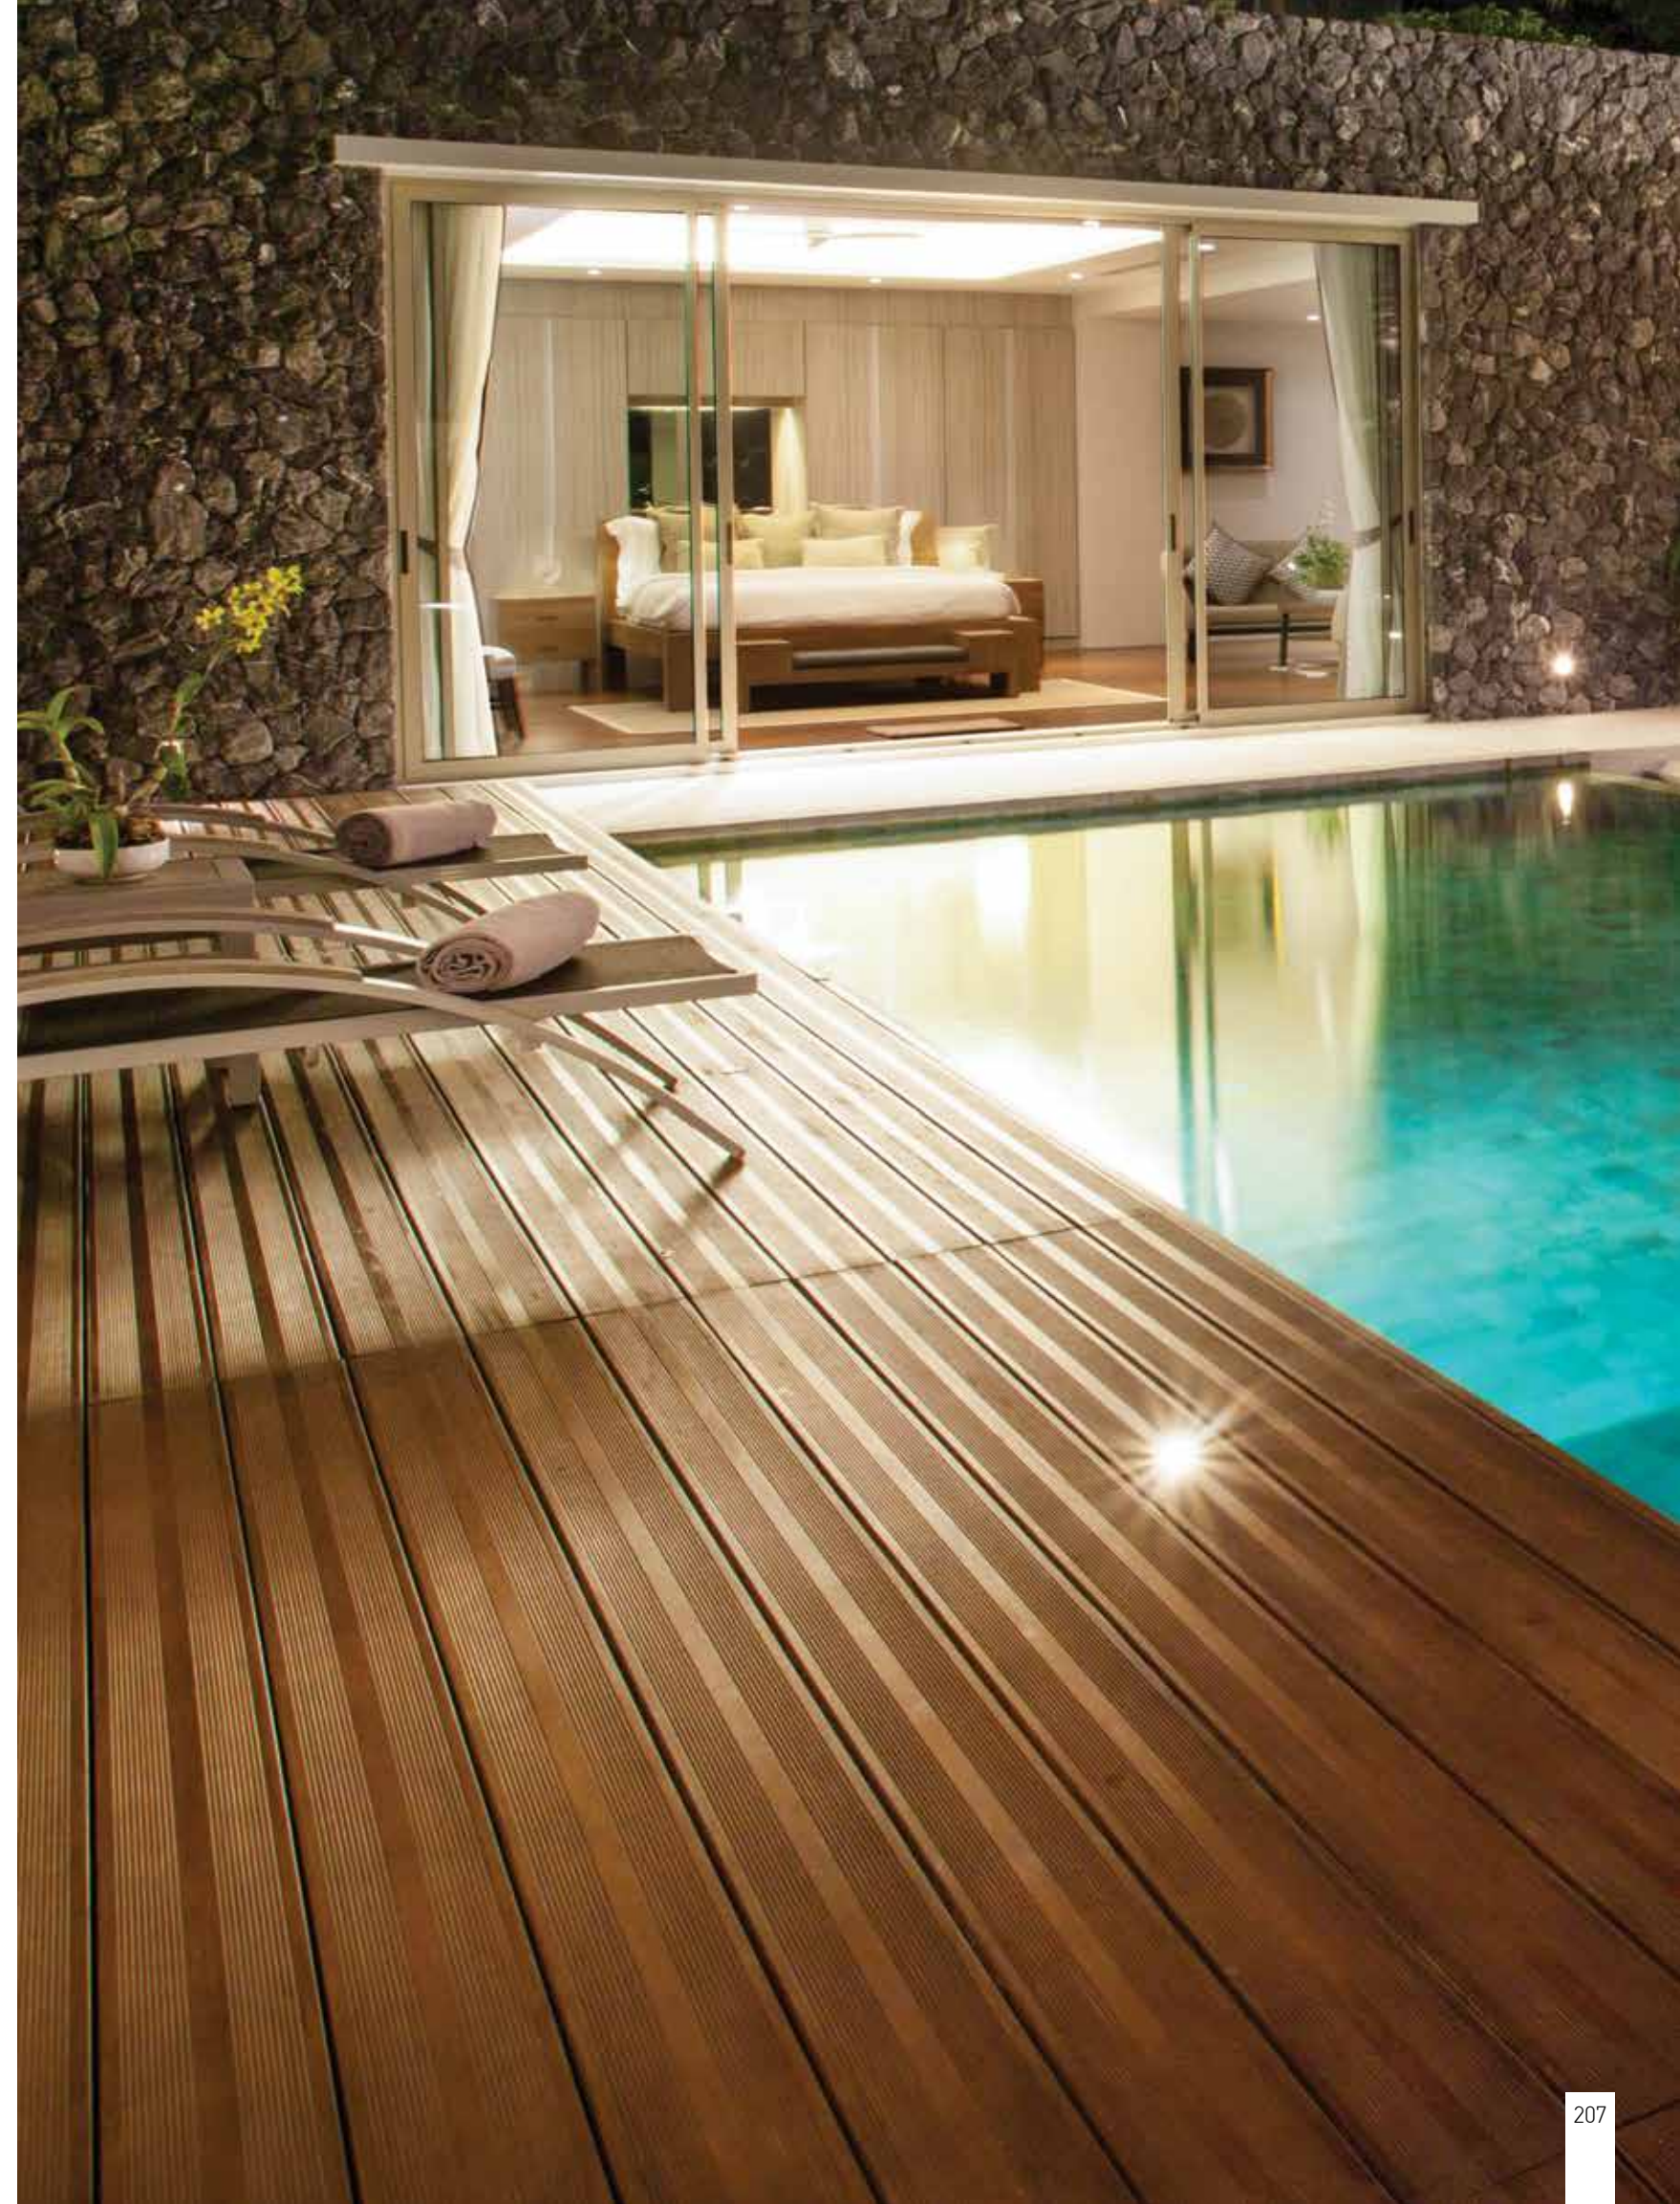

OUTDOOR LIGHTING | INGROUND

Power 3W
Input 24V
Color Temperature 3000K
Lumen 232Lm
Cri 80
IP 65
IK 8
Dimensions Ø: 4.5cm H: 9.3cm
Material Aluminium - Stainless Steel - PC Diffuser
Depth Required 12cm
Recessed Mounting Box Included
Recommended Driver D-20-24 (Not Included)
Color Aluminium / **Code E178**

Power 3W
Input 24V
Color Temperature 3000K
Lumen 150Lm
Cri 80
IP 65
IK 10
Dimensions Ø: 4.8cm H: 10cm
Material Aluminium - Stainless Steel - PC Diffuser
Depth Required 13cm
Recessed Mounting Box Included
Recommended Driver D-20-24 (Not Included)
Color Aluminium / **Code E180**

Power 3W
Input 24V
Color Temperature 3000K
Lumen 95Lm
Cri 80
IP 65
IK 10
Dimensions Ø: 4.8cm H: 10cm
Material Aluminium - Stainless Steel - PC Diffuser
Depth Required 13cm
Recessed Mounting Box Included
Recommended Driver D-20-24 (Not Included)
Color Aluminium / **Code E179**