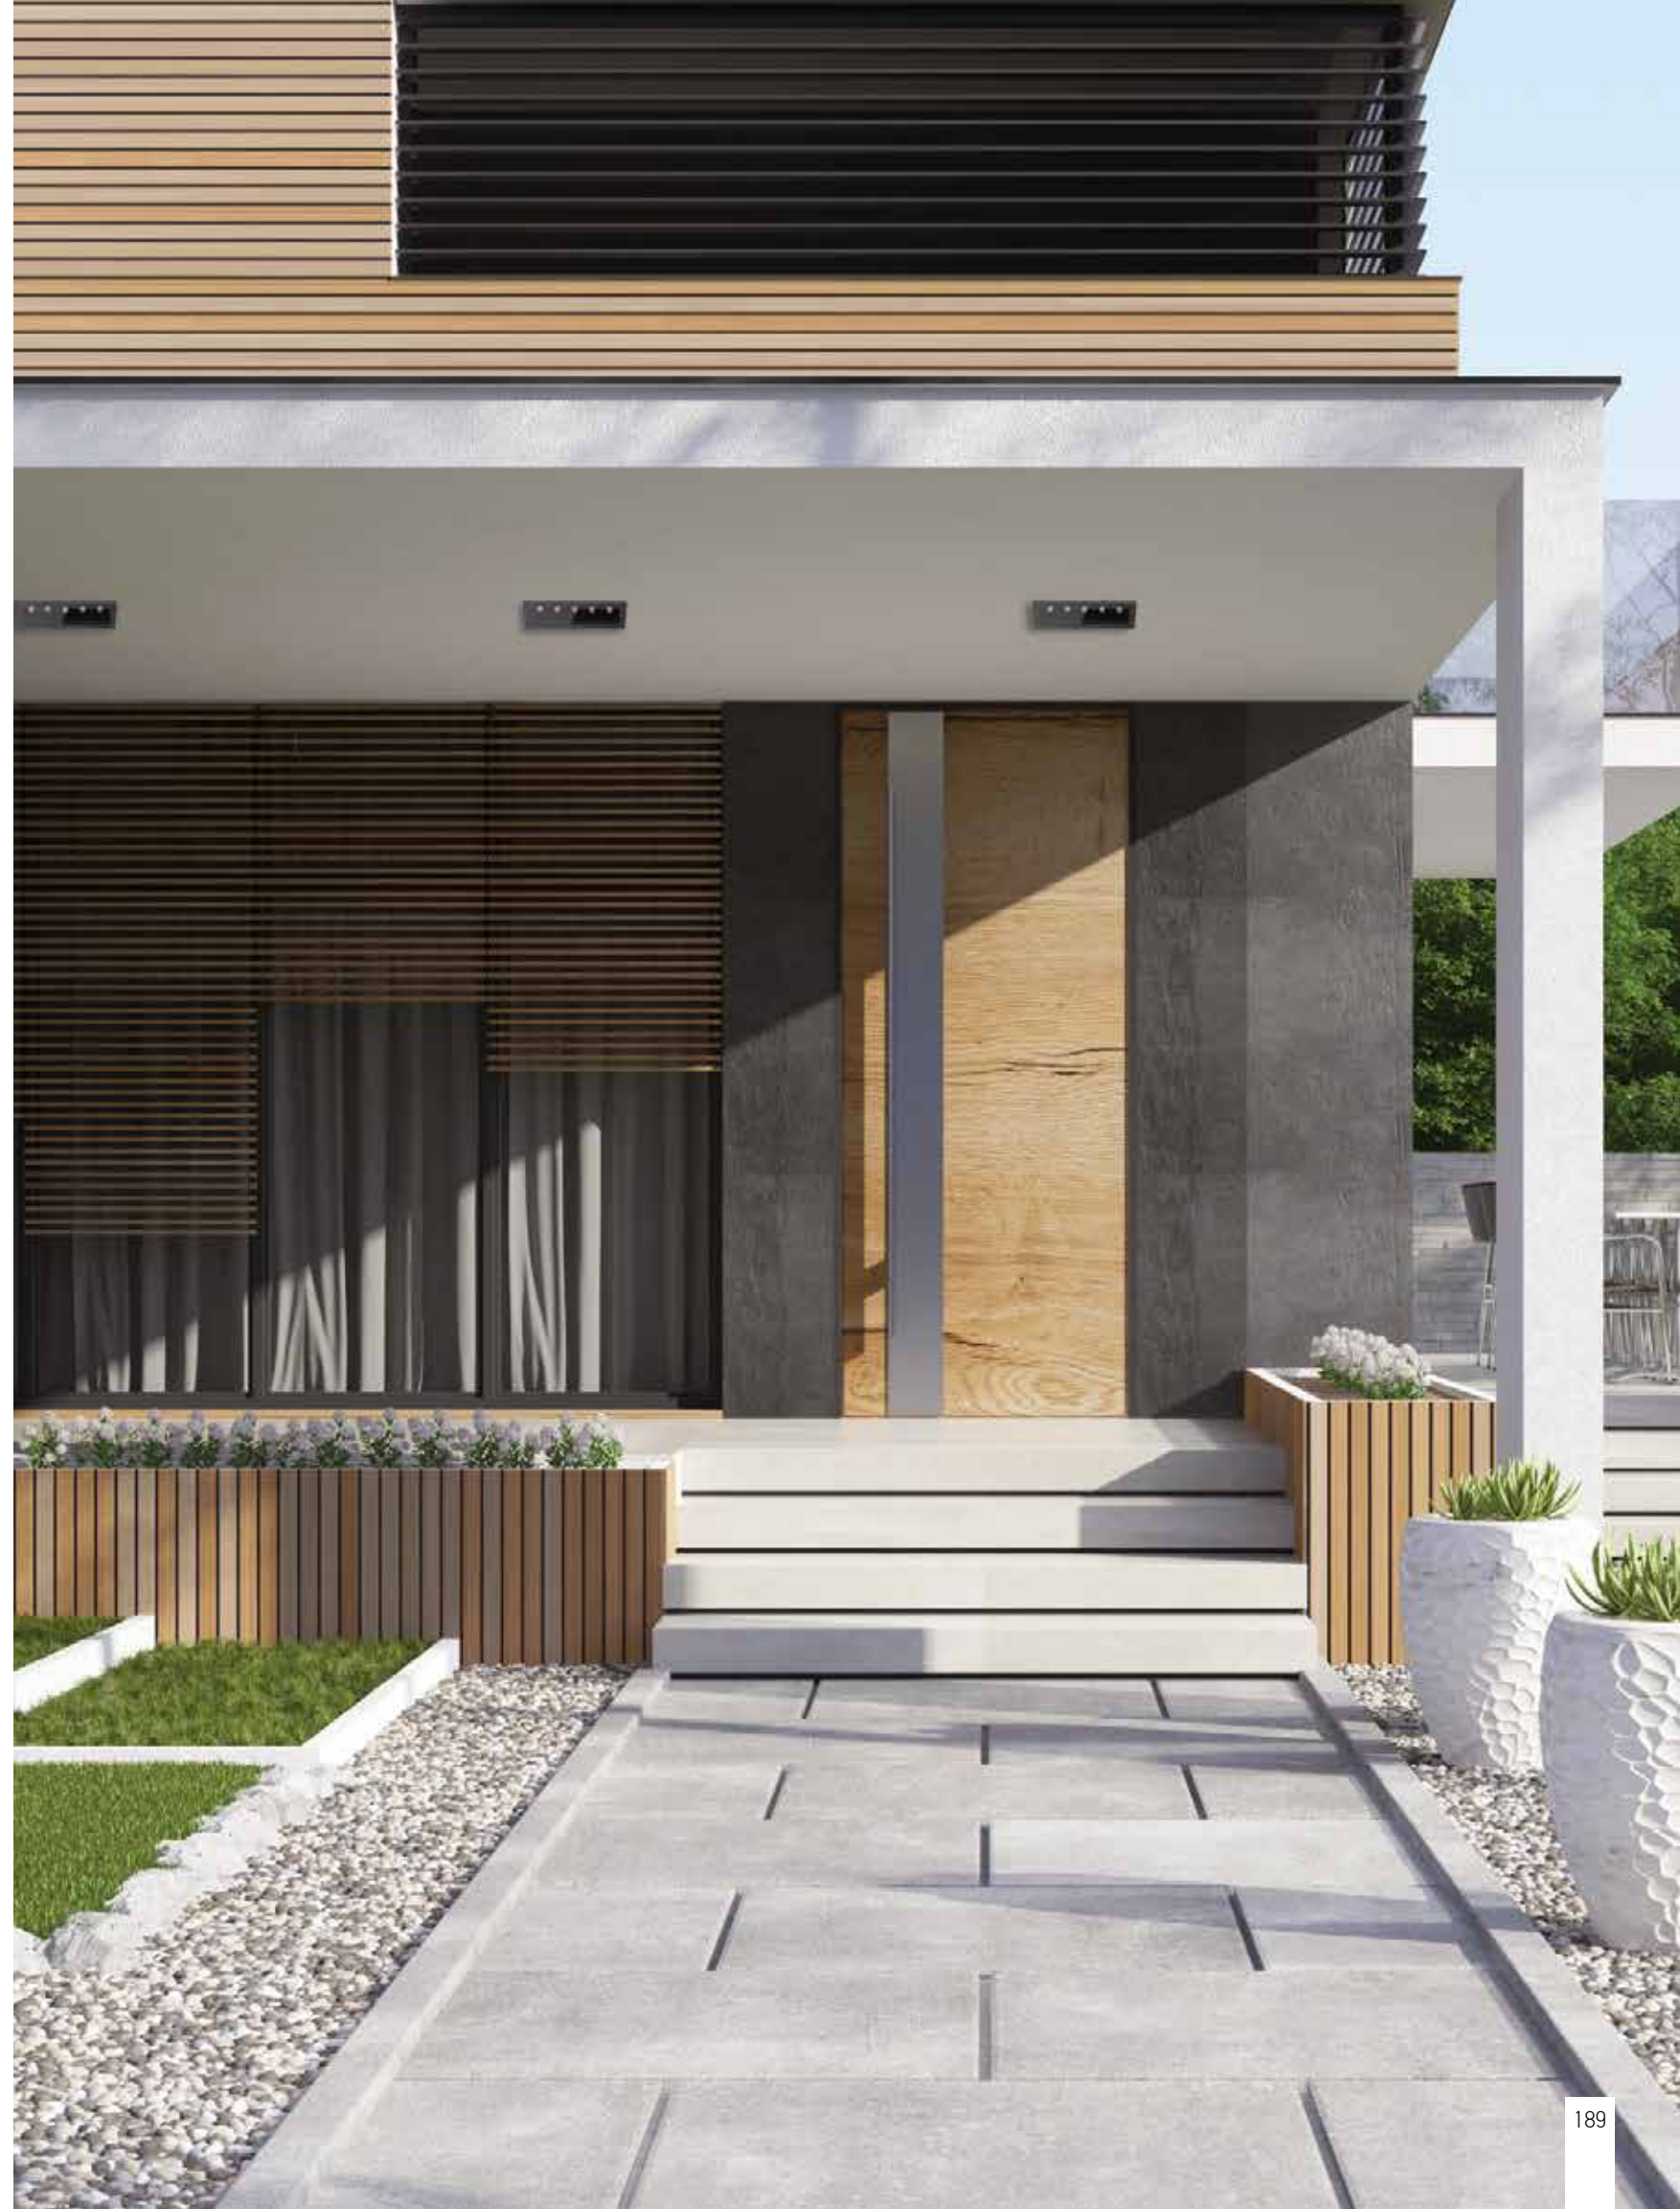

Power 12W
Input 220-240V, 50/60Hz
Color Temperature 3000K
Lumen 757Lm
Cri 90
IP 65
Dimensions L: 15.7cm W: 5cm H: 6.8cm
Cutting Hole 14.2 x 3.5cm
Beam Angle 40°
Non Dimmable ☒
Material Stainless Steel - Aluminium - Tempered Glass
Depth Required IT: 6cm
Driver Included
Color Sandy Black / **Code E332**
Sandy White / **Code E333**