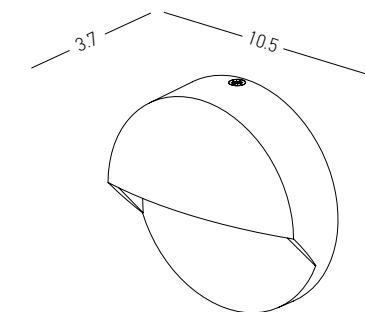

Power 2W
Input 220-240V, 50/60Hz
Color Temperature 3000K
Lumen 190Lm
Cri 80
IP 65
Dimensions Ø: 10.5cm L: 3.7cm
Material Aluminium - PC Diffuser
Color Graphite / **Code E294**