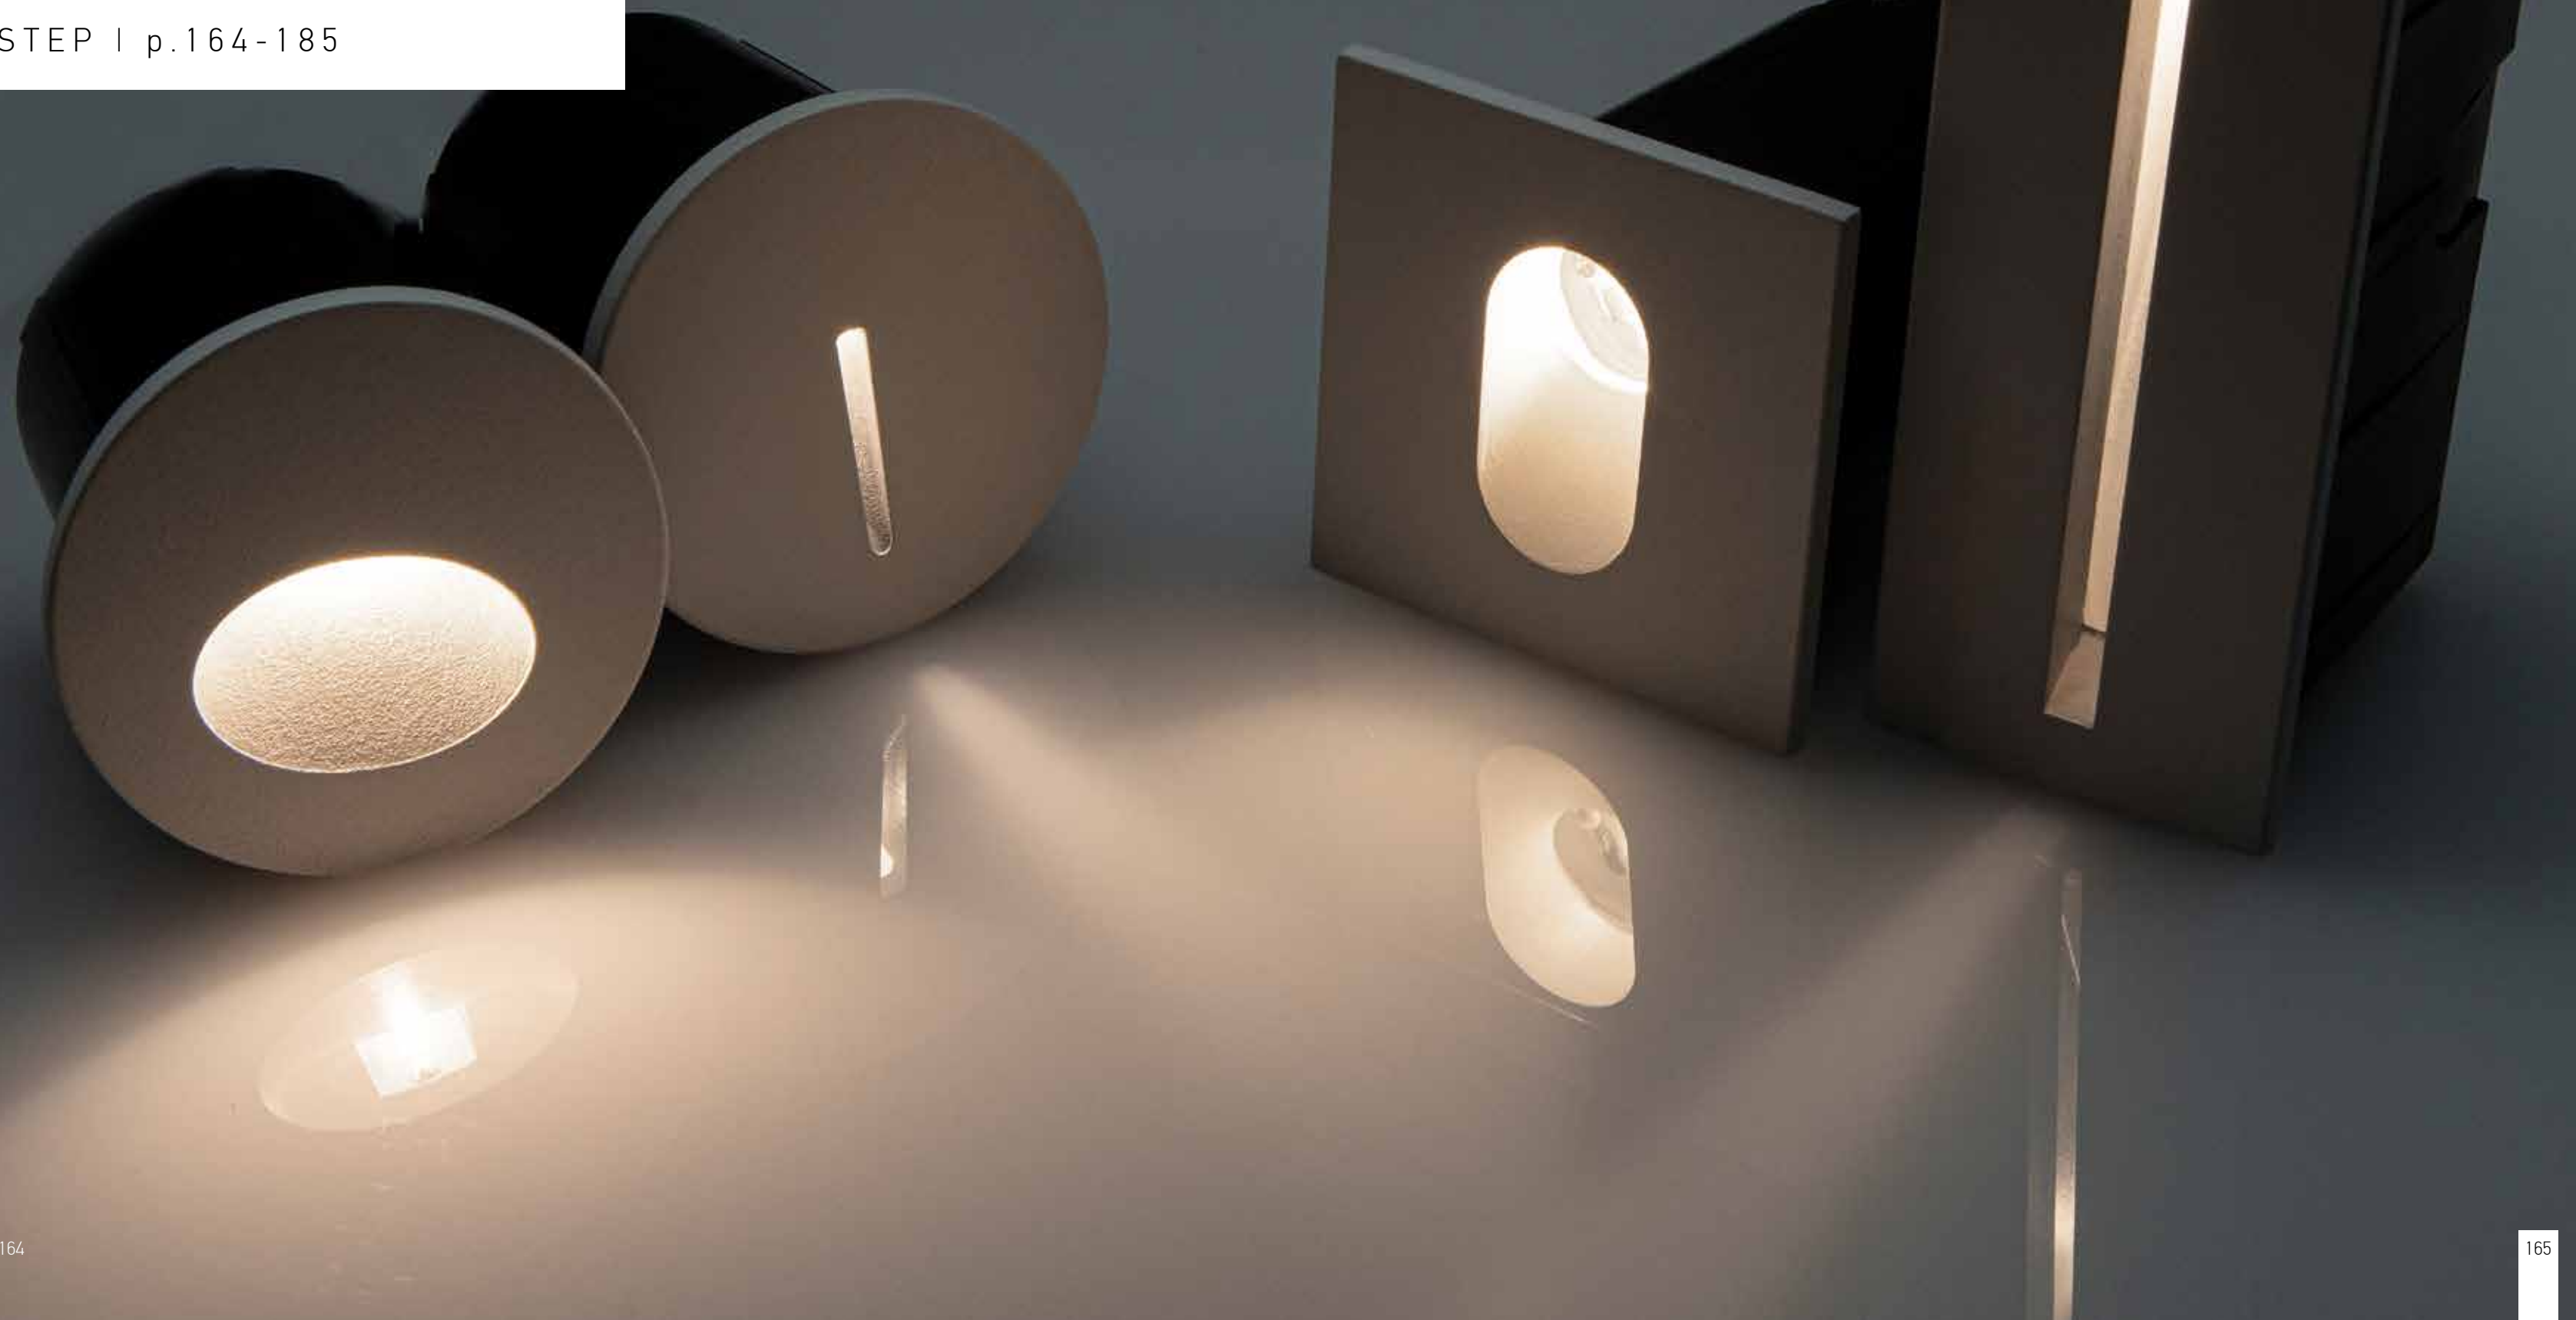

STEP | p.164-185