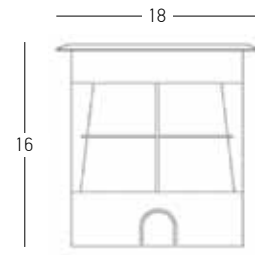

Adjustable

Power 15W
Input 220-240V, 50/60Hz
Color Temperature 3000K
Lumen 1200Lm
Cri 80
IP 67
IK 8
Dimensions Ø: 18cm H: 16cm
Beam Angle 45°
Material Stainless Steel - Tempered Glass
Depth Required 17cm
Recessed Mounting Box Included
Special Feature Externally Adjustable Light on the frame
50cm Cable Available
Driver Included

Color Stainless Steel / Code E361