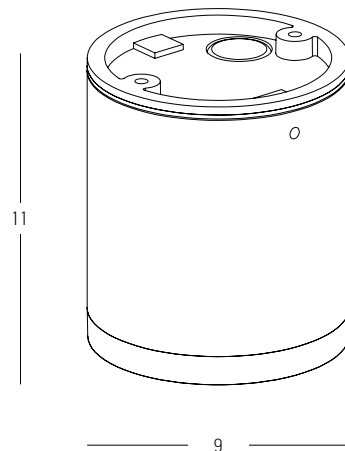

Power 6W
Input 220-240V, 50/60Hz
Color Temperature 3000K
Lumen 500Lm
Cri 90
IP 54
Dimensions Ø: 6.3cm H: 7.5cm
Beam Angle 20°
Material Aluminium - Glass
Special Feature Driver Included
Color Sandy Black / **Code S112**
Color Sandy White / **Code S113**

Power 8W
Input 220-240V, 50/60Hz
Color Temperature 3000K
Lumen 597Lm
Cri 80
IP 65
Dimensions Ø: 9cm H: 11cm
Material Aluminium - Tempered Glass
Color Graphite / **Code E340**