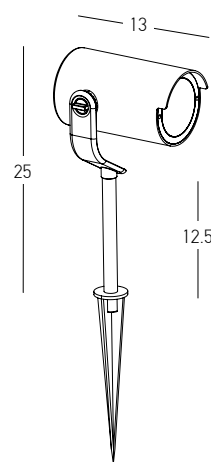

Power 12W
Input 220-240V, 50/60Hz
Color Temperature 3000K
Lumen 740Lm
Cri 80
IP 65
Dimensions L: 7cm W: 7cm H: 25cm
Base Ø: 6cm H: 0.5cm
Beam Angle 40°
Material Aluminium - Tempered Glass
Special Feature 40cm Cable Available
Movable Spot
Spike & Base Included
Waterproof Connector Included

Color Graphite / **Code E286**

Power 12W
Input 220-240V, 50/60Hz
Color Temperature 3000K
Lumen 740Lm
Cri 80
IP 65
Dimensions Ø: 7.5cm L: 13cm H: 25cm
Base Ø: 6cm H: 0.5cm
Beam Angle 40°
Material Aluminium - Tempered Glass
Special Feature 40cm Cable Available
Movable Spot
Spike & Base Included
Waterproof Connector Included

Color Graphite / **Code E285**