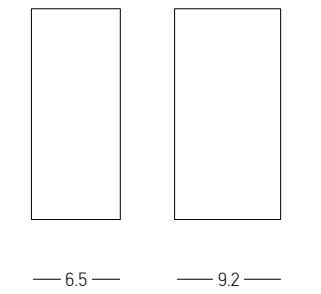

Bulb 2x GU10
Power 15W MAX
Input 220-240V, 50/60Hz
IP 54
Dimensions L: 9.2cm W: 6.5cm H: 15cm
Material Aluminium - Tempered Glass
Special Feature Up - Down Lighting
Color Graphite / **Code E122**