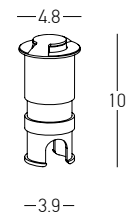

Power 3W
Input 24V
Color Temperature 3000K
Lumen 150Lm
Cri 80
IP 65
IK 10
Dimensions Ø: 4.8cm H: 10cm
Material Aluminium - Stainless Steel - PC Diffuser
Depth Required 13cm
Recessed Mounting Box Included
Recommended Driver D-20-24 (Not Included)
Color Aluminium / **Code E180**