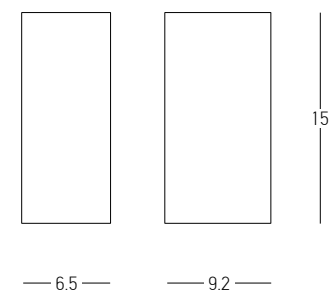

Bulb 2x GU10
Power 15W MAX
Input 220-240V, 50/60Hz
IP 54
Dimensions L: 9.2cm W: 6.5cm H: 15cm
Material Aluminium - Tempered Glass
Special Feature Up - Down Lighting
Color Sandy White / **Code E151**