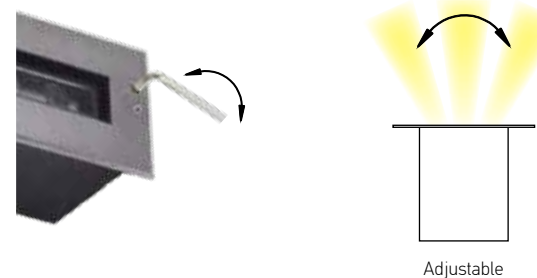

Power 9W
Input 220-240V, 50/60Hz
Color Temperature 3000K
Lumen 720Lm
Cri 80
IP 67
IK 10
Dimensions L: 50cm W: 9.2cm H: 9cm
Beam Angle 45°
Material Aluminium - Stainless Steel - Tempered Glass
Depth Required 11cm
Recessed Mounting Box Included
Special Feature 50cm Cable Available
Driver Included

Color Stainless Steel / Code E366

Power 9W
Input 220-240V, 50/60Hz
Color Temperature 3000K
Lumen 720Lm
Cri 80
IP 67
IK 10
Dimensions L: 33cm W: 10.5cm H: 12.5cm
Beam Angle 45°
Material Aluminium - Stainless Steel - Tempered Glass
Depth Required 14.5cm
Recessed Mounting Box Included
Special Feature Externally Adjustable Light on the frame
50cm Cable Available
Driver Included

Color Stainless Steel / Code E365