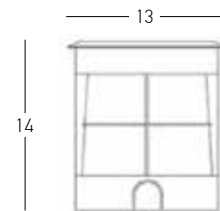

Asymmetric