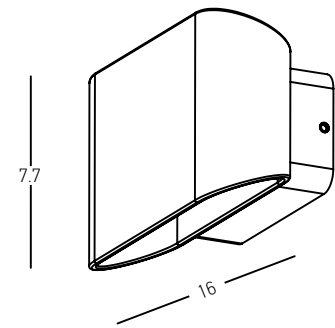

Power 11W
Input 220-240V, 50/60Hz
Color Temperature 3000K
Lumen 900Lm
Cri 80
IP 54
Dimensions L: 10cm W: 16cm H: 7.7cm
Material Aluminium - PC Diffuser
Special Feature Up - Down Lighting
Color Graphite / **Code E274**