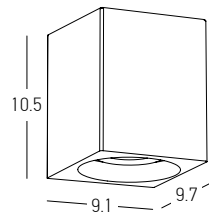

Power 4W
Input 220-240V, 50/60Hz
Color Temperature 3000K
Lumen 340Lm
Cri 80
IP 65
Dimensions L: 9.7cm W: 9.1cm H: 10.5cm
Beam Angle 36°
Dimmable Triac ☐
Material Concrete - Aluminium
Color Natural Concrete / **Code E253**