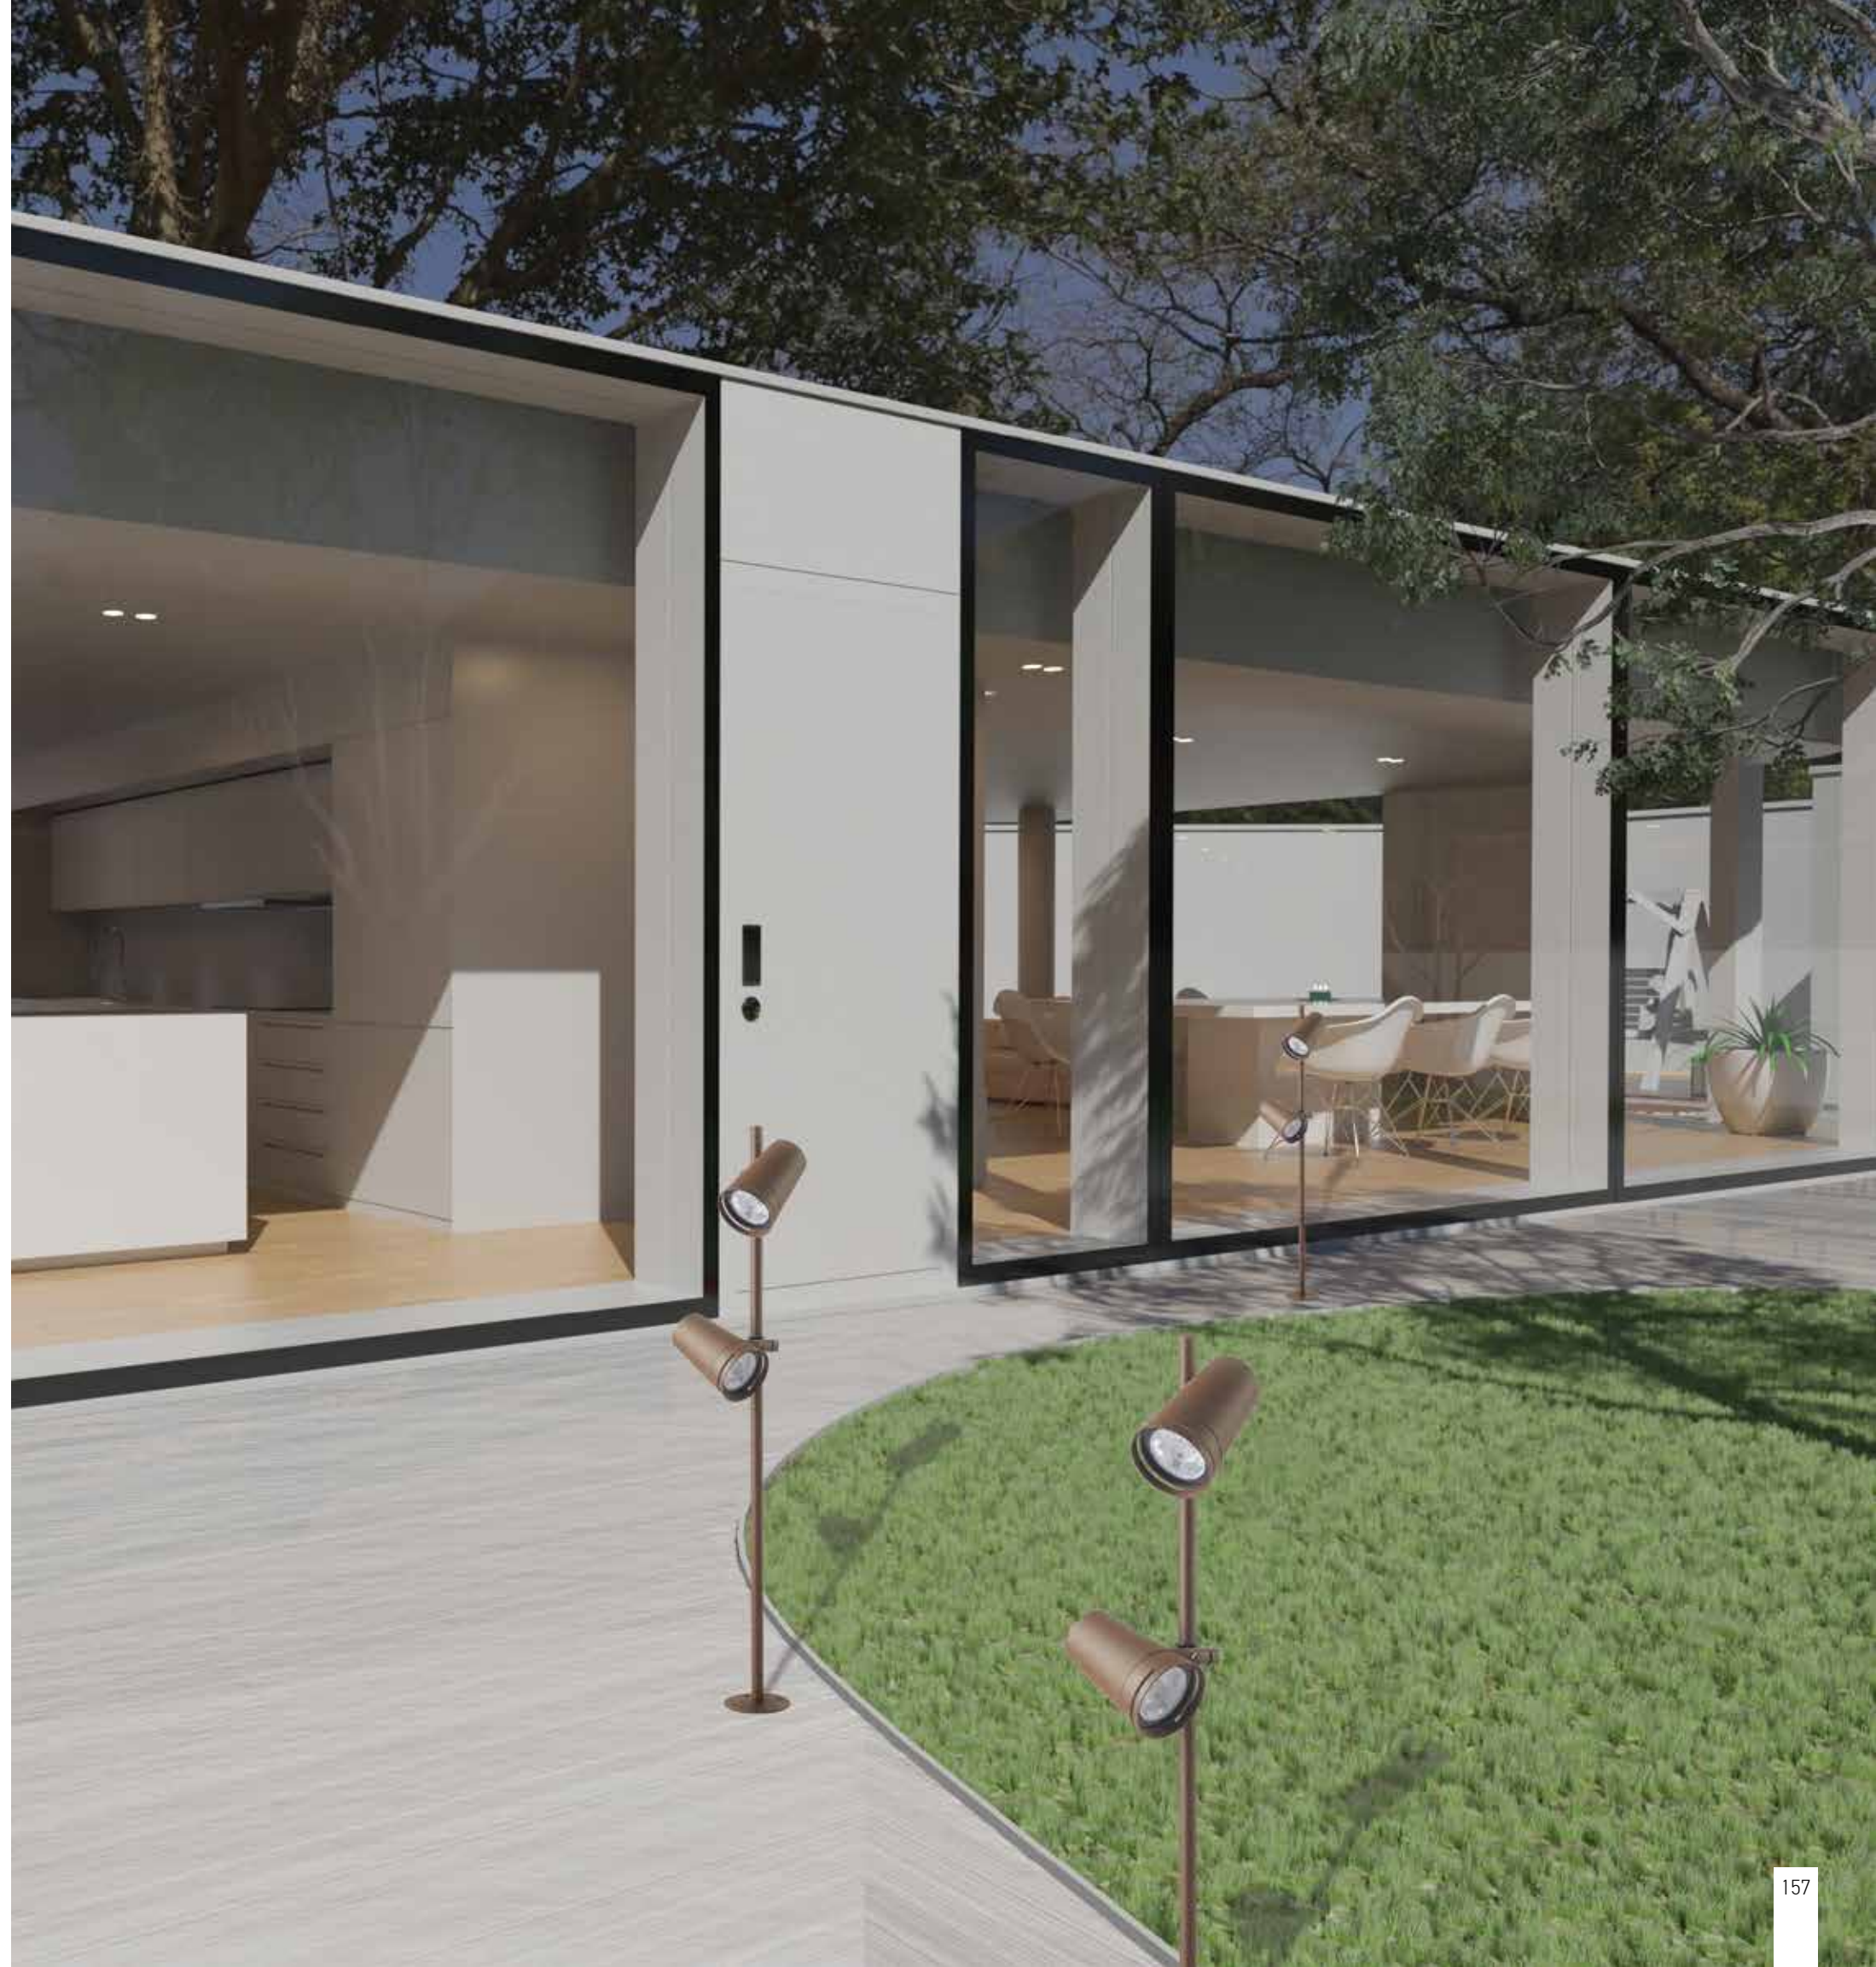

Power 13W
Input 220-240V, 50/60Hz
Color Temperature 3000K
Lumen 1162Lm
Cri 90
IP 54
Dimensions L: 11cm W: 11cm H: 70cm
Base Ø: 8cm H: 0.5cm
Beam Angle 40°
Spots Ø: 5-7cm L: 11cm
Material Aluminium - Tempered Glass
Special Feature 110cm Cable Available (2 pcs)
Movable - Rotational Spots
Base Included

Color Dark Brown / Code E299