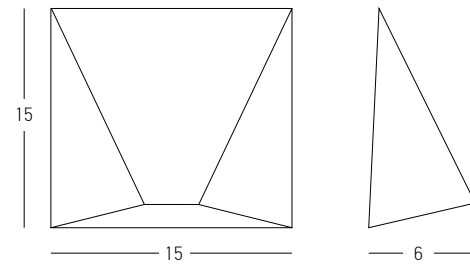

Power 7W
Input 220-240V, 50/60Hz
Color Temperature 3000K
Lumen 480Lm
Cri 80
IP 54
Dimensions L: 6cm W: 15cm H: 15cm
Material Aluminium - Glass
Color Graphite / **Code E243**