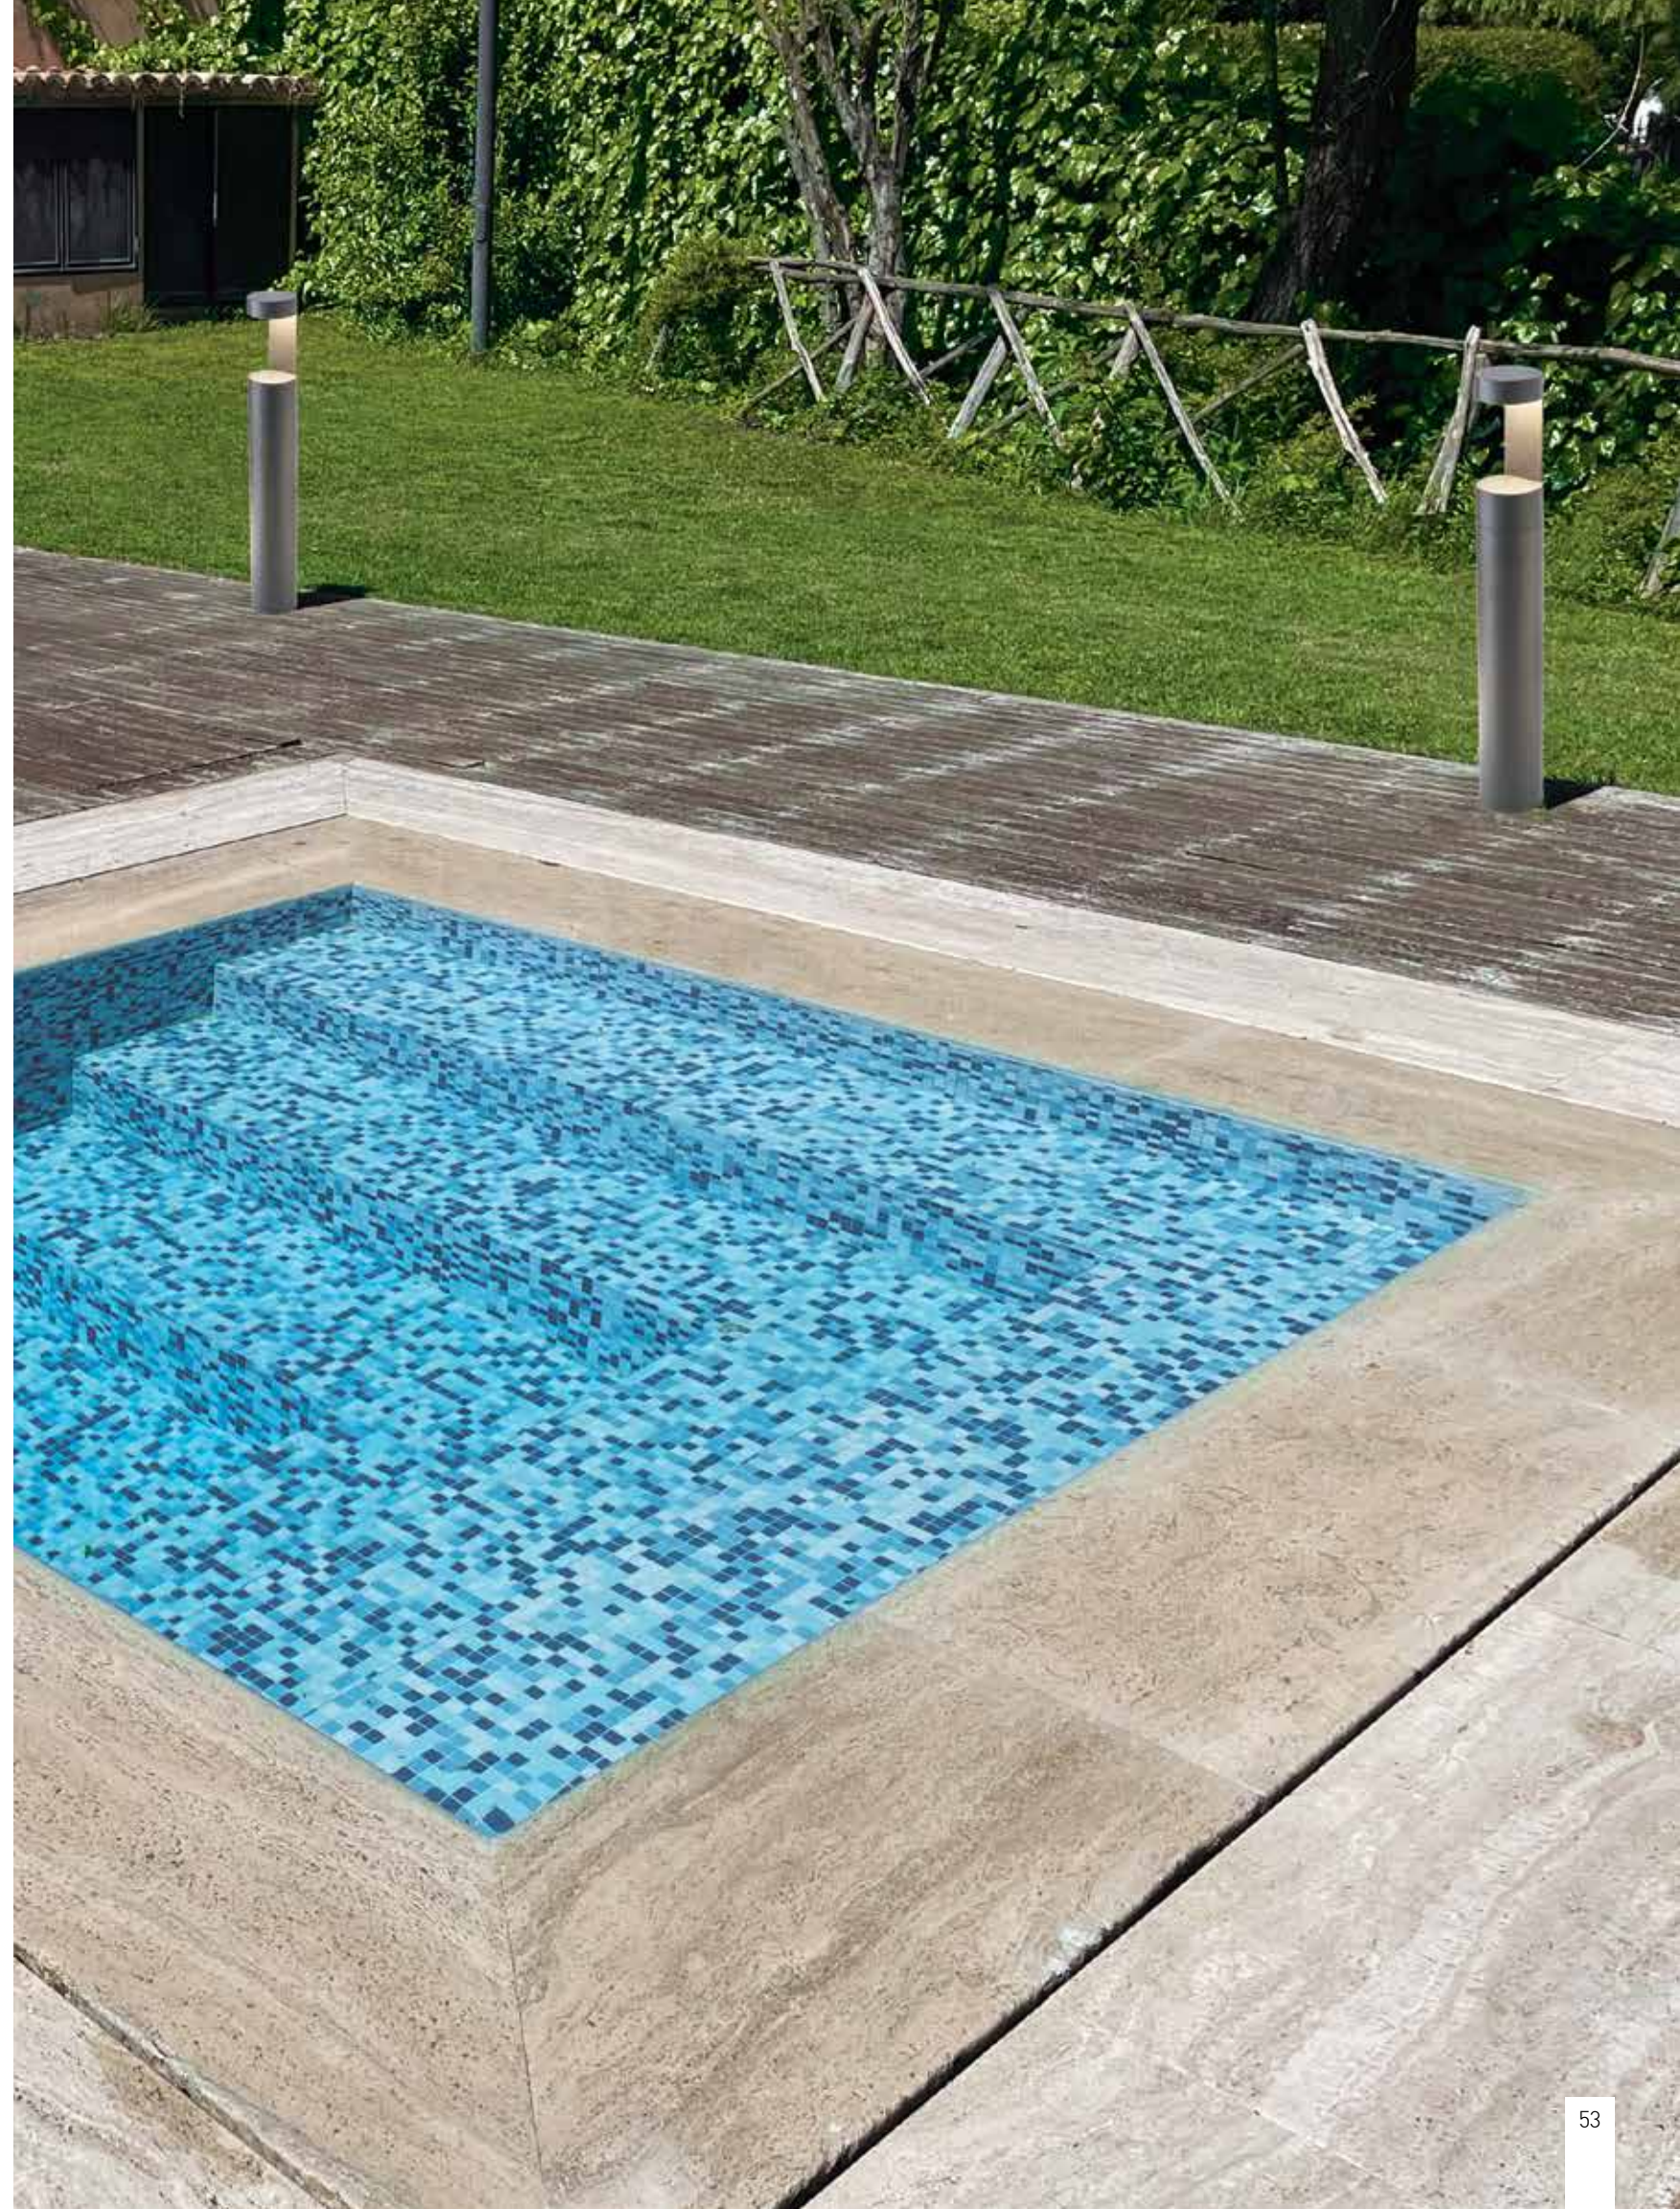

Power	9W
Input	220-240V, 50/60Hz
Color Temperature	3000K
Lumen	1180Lm
Cri	90
IP	54
Dimensions	Ø: 9cm H: 65cm
Beam Angle	120°
Material	Aluminium - Tempered Glass
Color	Graphite / Code E298