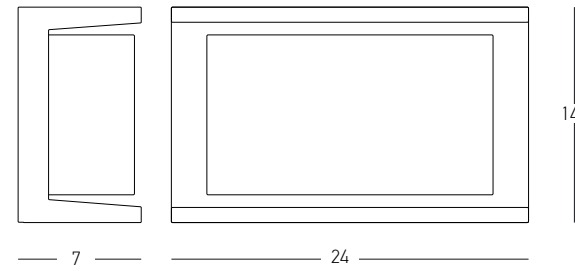

Bulb 1x E27
Power 18W MAX
Input 220-240V, 50/60Hz
IP 54
Dimensions L: 7cm W: 24cm H: 14cm
Material Alumunium - PC Diffuser
Color Graphite / **Code E149**