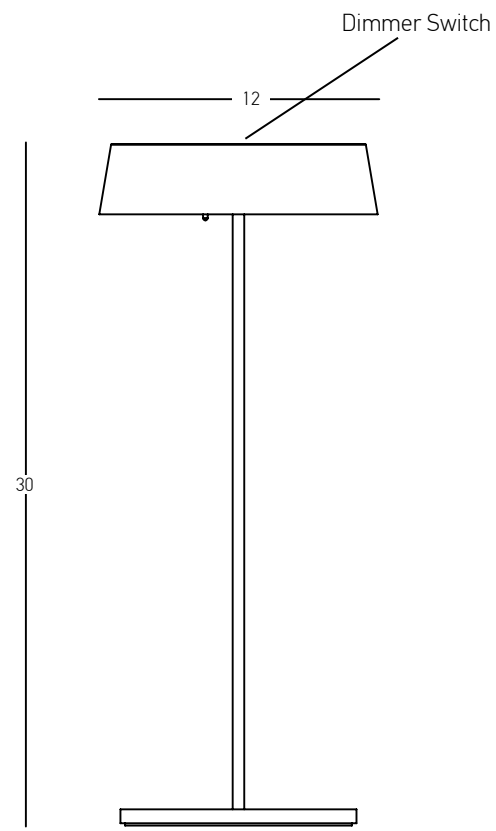

Power	2.2W
Input	220-240V, 50/60Hz
Color Temperature	3000K
Lumen	210Lm
Cri	80
IP	54
Dimensions	Ø: 12cm H: 30cm
3 Steps Dimming	10%, 50%, 100%
Material	Aluminium - PC Diffuser
Special Feature	Shade Ø: 12cm H: 5cm Portable Table Lamp USB Cable & Adaptor Included
Color	Sandy Black / Code E289
Color	Sandy White / Code E290
Color	Gold Matt / Code E291

☀ Touch Dimming ☀