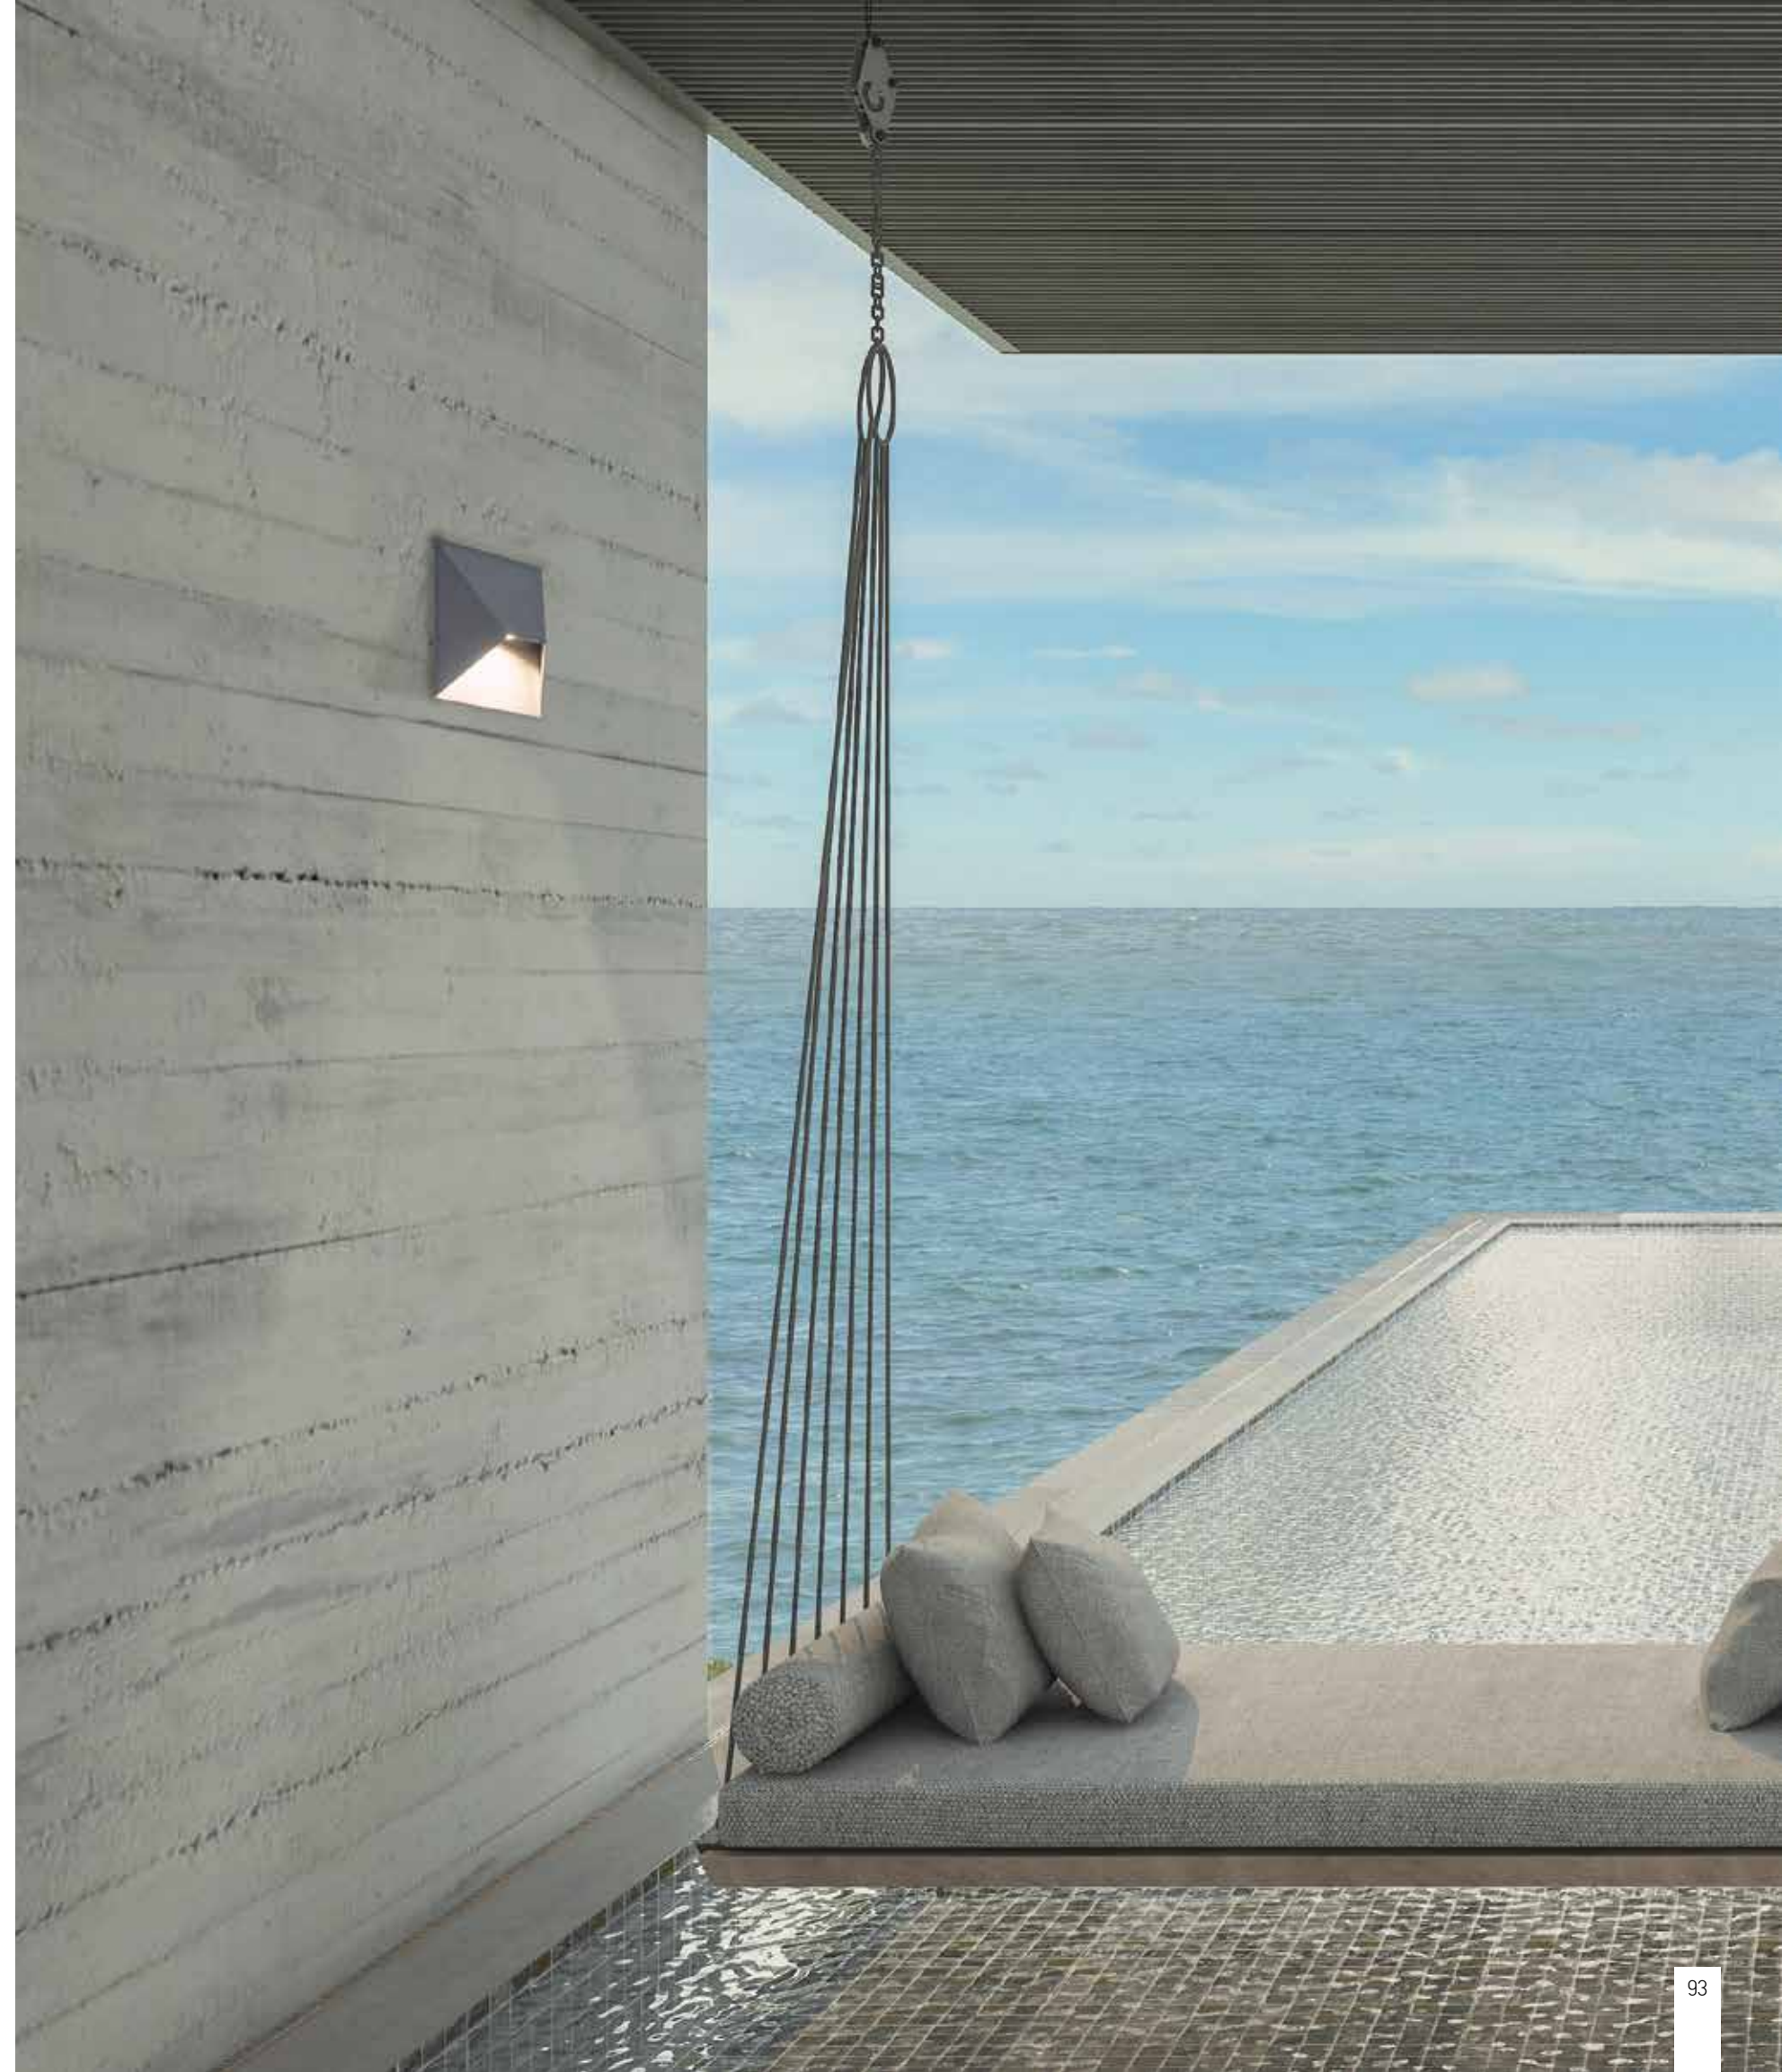

Power 6W
Input 220-240V, 50/60Hz
Color Temperature 3000K
Lumen 480Lm
Cri 80
IP 54
Dimensions L: 9.2cm W: 22.4cm H: 22.5cm
Material Aluminium - PC Diffuser
Color Graphite / **Code E245**