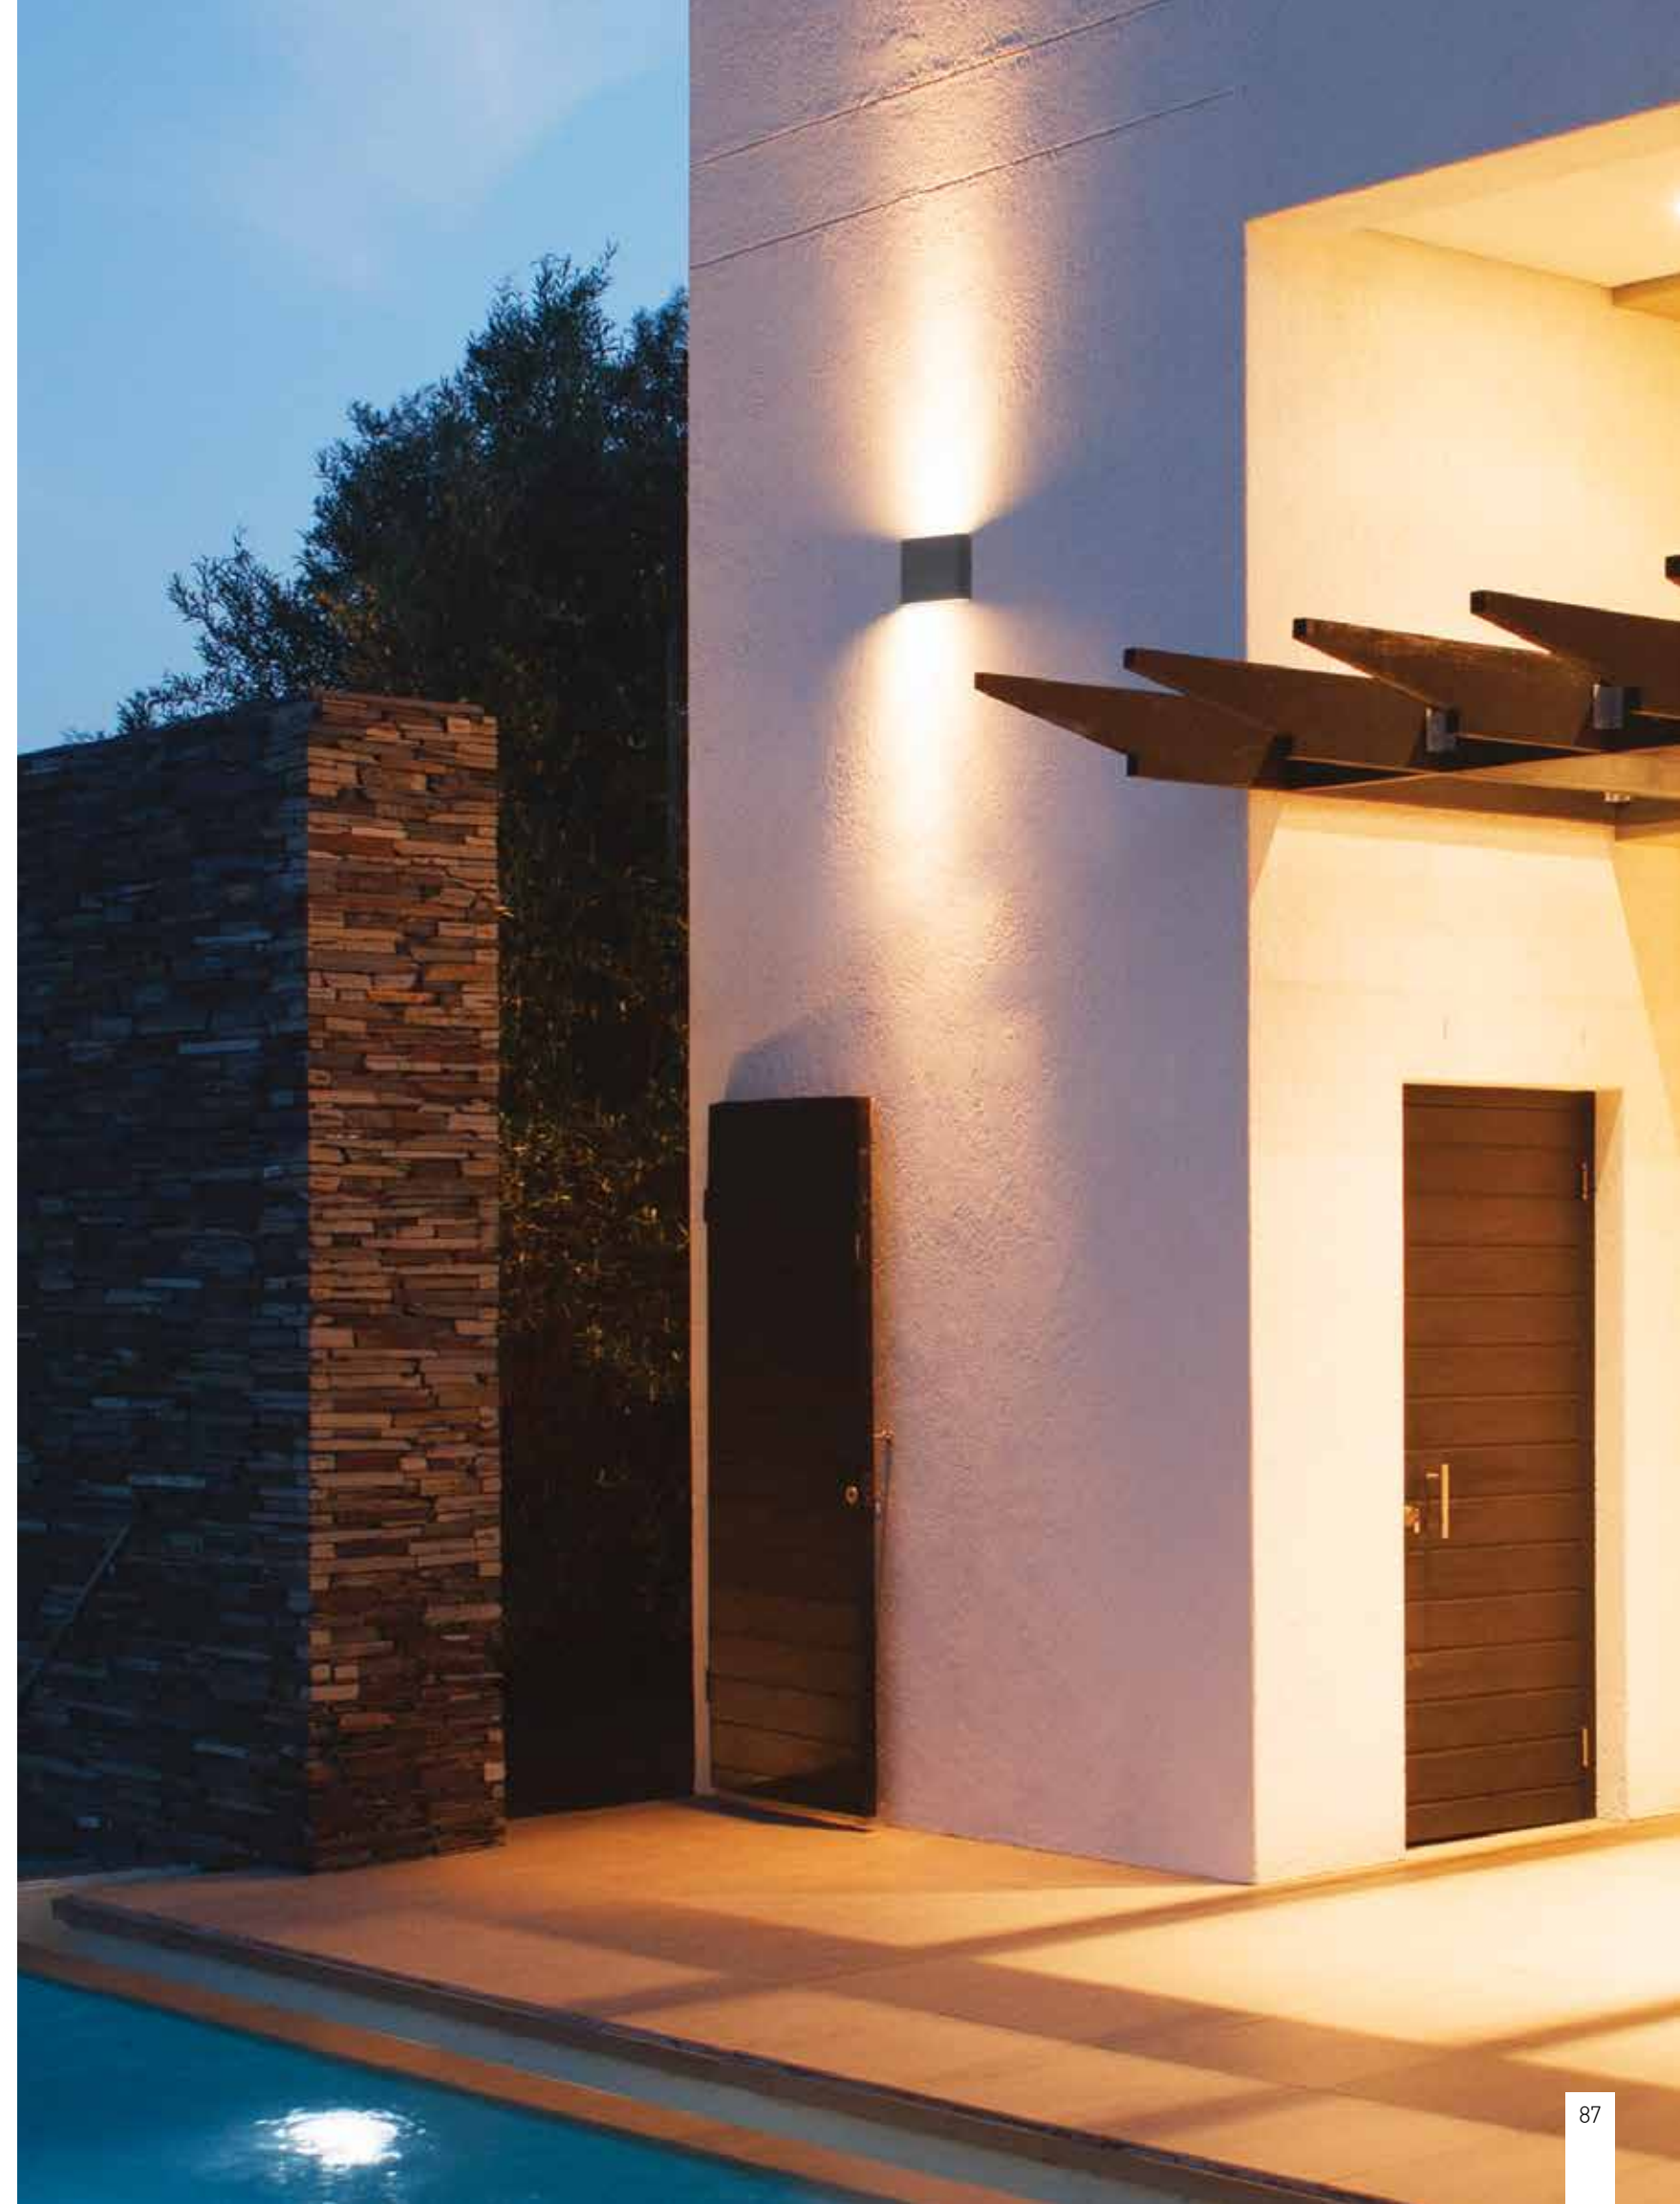

Power 2x 3W
Input 220-240V, 50/60Hz
Color Temperature 3000K
Lumen 480Lm
Cri 80
IP 65
Dimensions L: 3.1cm W: 11cm H: 9cm
Material Aluminium - Tempered Glass
Special Feature Up - Down Lighting
Color Graphite / **Code E238**

Power 2x 6W
Input 220-240V, 50/60Hz
Color Temperature 3000K
Lumen 960Lm
Cri 80
IP 65
Dimensions L: 3.1cm W: 17.5cm H: 9cm
Material Aluminium - Tempered Glass
Special Feature Up - Down Lighting
Color Graphite / **Code E239**

Power 2x 10W
Input 220-240V, 50/60Hz
Color Temperature 3000K
Lumen 1600Lm
Cri 80
IP 65
Dimensions L: 3.1cm W: 30cm H: 9cm
Material Aluminium - Tempered Glass
Special Feature Up - Down Lighting
Color Graphite / **Code E240**