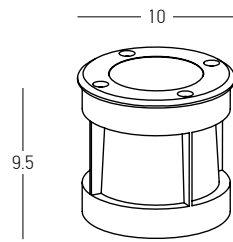

Bulb 1x GU10 LED
Power 10W MAX
Input 220-240V, 50/60Hz
IP 65
IK 8
Dimensions Ø: 10cm H: 10cm
Material Stainless Steel - Tempered Glass
Depth Required 11cm
Recessed Mounting Box Included
Special Feature 50cm Cable Available
GU10 Lampholder Included
Color Stainless Steel / **Code E359**

Power 6W
Input 220-240V, 50/60Hz
Color Temperature 3000K
Lumen 618Lm
Cri 80
IP 67
IK 8
Dimensions Ø: 10cm H: 9.5cm
Beam Angle 36°
Material Stainless Steel - Tempered Glass
Depth Required 12cm
Recessed Mounting Box Included
Special Feature Driver Included
Color Stainless Steel / **Code E189**