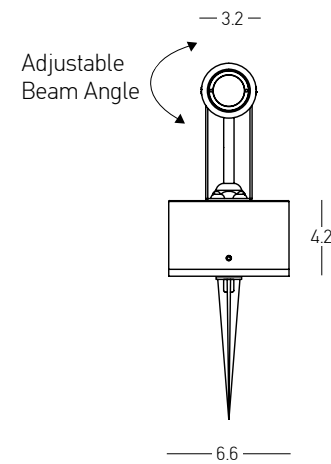

Power 2.1W
Input 220-240V, 50/60Hz
Color Temperature 2700K
Lumen 168Lm
Cri 80
IP 54
Dimensions L: 8cm H: 8.5cm
Base Ø: 6.6cm H: 4.2cm
Beam Angle 10°-60°
Material Aluminium - Stainless Steel
Special Feature 60cm Cable Available
Stick Ø: 3.2cm H: 8cm
Spike Included
Color Sandy Black / **Code E177-B**