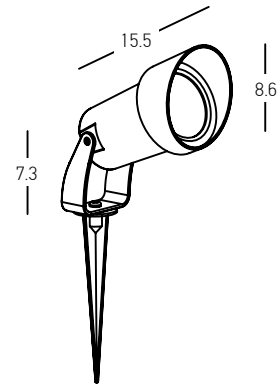

Bulb 1x GU10 LED
Power 7W MAX
Input 220-240V, 50/60Hz
IP 54
Dimensions Ø: 8.6cm L: 15.5cm H: 7.3cm
Material ABS - Tempered Glass
Special Feature 30cm Cable Available
Movable Spot
Spike Included
Color Black / **Code E310**