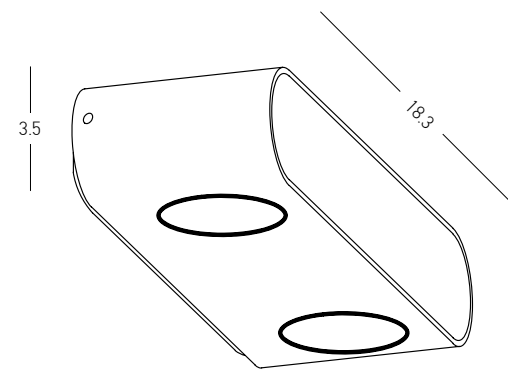

Power 10W
Input 220-240V, 50/60Hz
Color Temperature 3000K
Lumen 775Lm
Cri 90
IP 54
Dimensions L: 6.5cm W: 18.3cm H: 3.5cm
Material Aluminium - Tempered Glass
Special Feature Up - Down Lighting
Color Graphite / **Code E315**