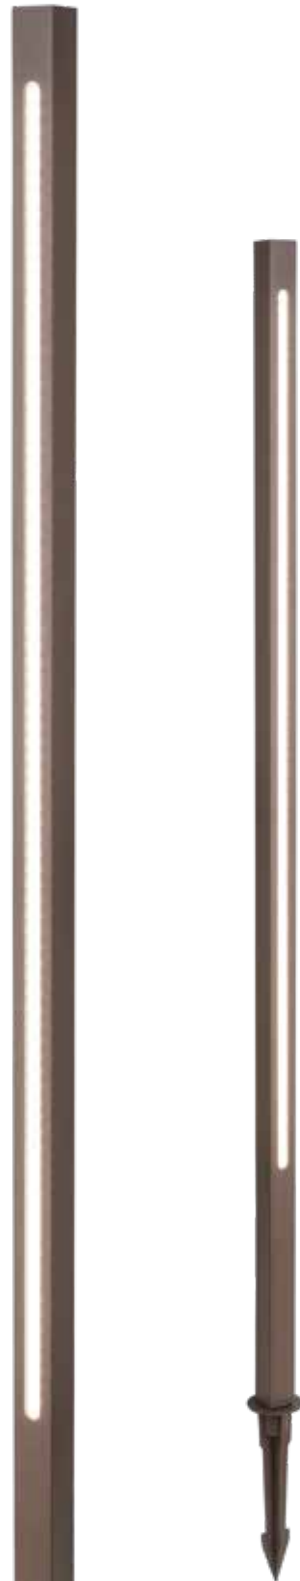

Power 15W
Input 220-240V, 50/60Hz
Color Temperature 3000K
Lumen 1550Lm
Cri 80
IP 65
Dimensions L: 2.5cm W: 2.5cm H: 100cm
Base Ø: 9.5cm H: 2cm
Material Aluminium - Opal PC Diffuser
Special Feature 40cm Cable Available
Spike & Base Included
Profile 2.5 x 2.5cm

Color Dark Brown / **Code E280**