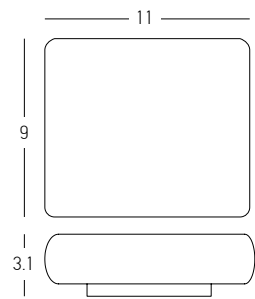

Power 2x 3W
Input 220-240V, 50/60Hz
Color Temperature 3000K
Lumen 480Lm
Cri 80
IP 65
Dimensions L: 3.1cm W: 11cm H: 9cm
Material Aluminium - Tempered Glass
Special Feature Up - Down Lighting
Color Graphite / **Code E238**

Power 2x 6W
Input 220-240V, 50/60Hz
Color Temperature 3000K
Lumen 960Lm
Cri 80
IP 65
Dimensions L: 3.1cm W: 17.5cm H: 9cm
Material Aluminium - Tempered Glass
Special Feature Up - Down Lighting
Color Graphite / **Code E239**

Power 2x 10W
Input 220-240V, 50/60Hz
Color Temperature 3000K
Lumen 1600Lm
Cri 80
IP 65
Dimensions L: 3.1cm W: 30cm H: 9cm
Material Aluminium - Tempered Glass
Special Feature Up - Down Lighting
Color Graphite / **Code E240**