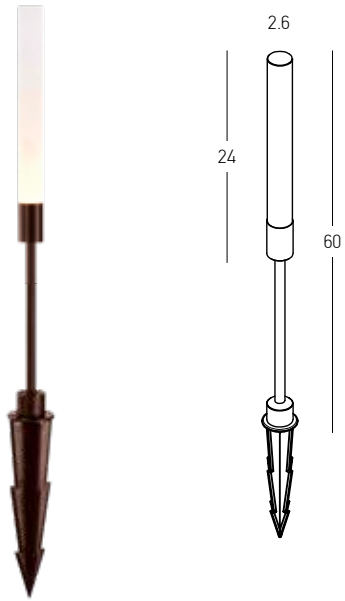

Power 3W
Input 24V
Color Temperature 3000K
Lumen 180Lm
Cri 80
IP 65
Dimensions Ø: 2.6cm H: 60cm
Base Ø: 10cm H: 2cm
Material Aluminium - Acrylic
Special Feature 30cm Cable Available
Spike & Base Included
Recommended Driver D-20-24 (Not Included)
In Parallel Connection 1-6 pcs

Color Dark Brown / **Code E372**