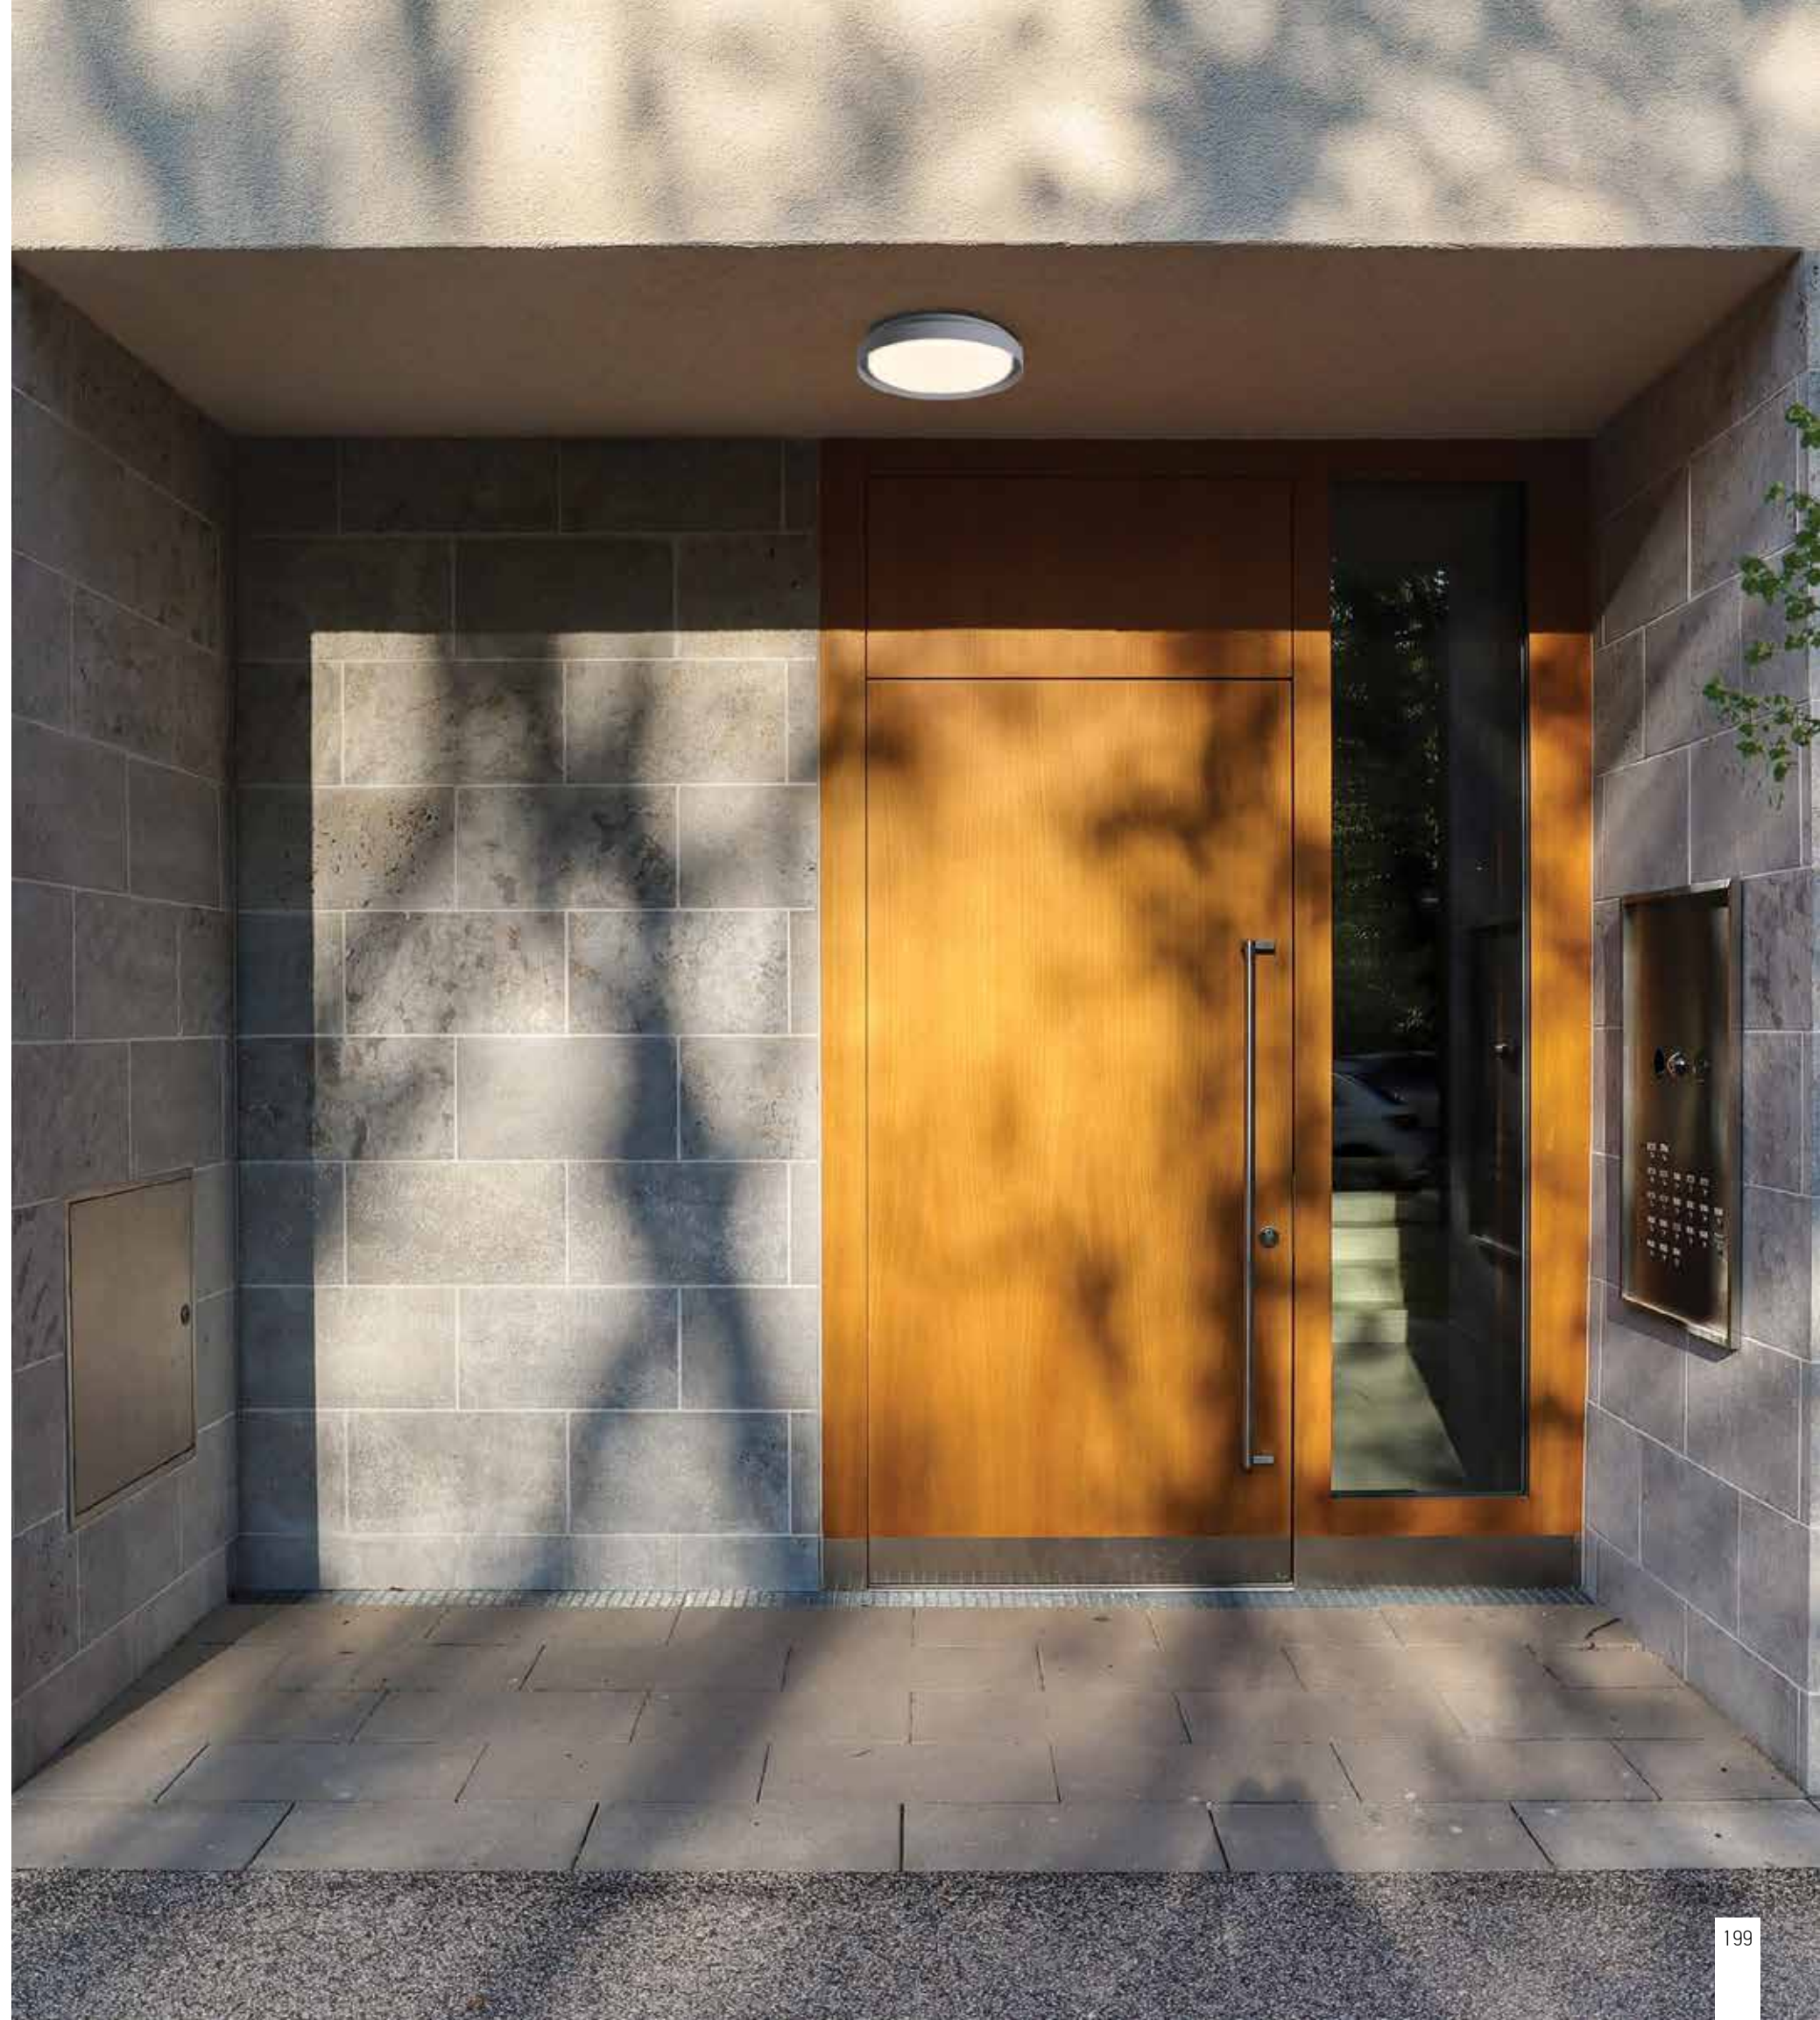

Power 20W
Input 220-240V, 50/60Hz
Color Temperature 3000K
Lumen 2041Lm
Cri 80
IP 65
Dimensions Ø: 27cm H: 7.5cm
Material Aluminium - PC Diffuser
Special Feature Driver Included
Color Sandy White / **Code E326**
Color Graphite / **Code E327**