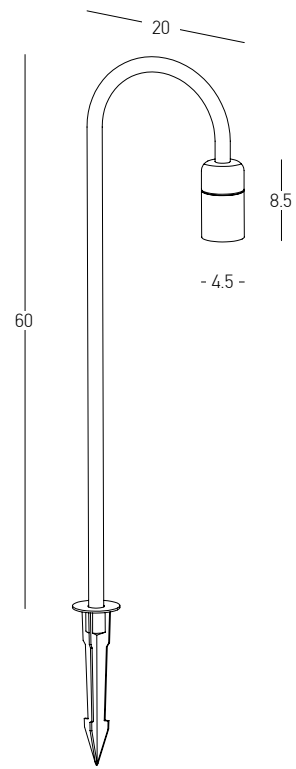

Color Graphite / **Code E282**

Base for E281 - E282
 Dimensions Ø: 9.5cm H: 2cm
 Material Aluminium

Color Graphite / **Code E282-SP**

Power 6W
 Input 220-240V, 50/60Hz
 Color Temperature 3000K
 Lumen 522Lm
 Cri 80
 IP 65
 Dimensions L: 10cm W: 10cm H: 60cm
 Base Ø: 9.5cm H: 2cm
 Beam Angle 40°
 Material Aluminium - Tempered Glass
 Special Feature 50cm Cable Available
 Spike & Base Included
 Color Graphite / **Code E283**