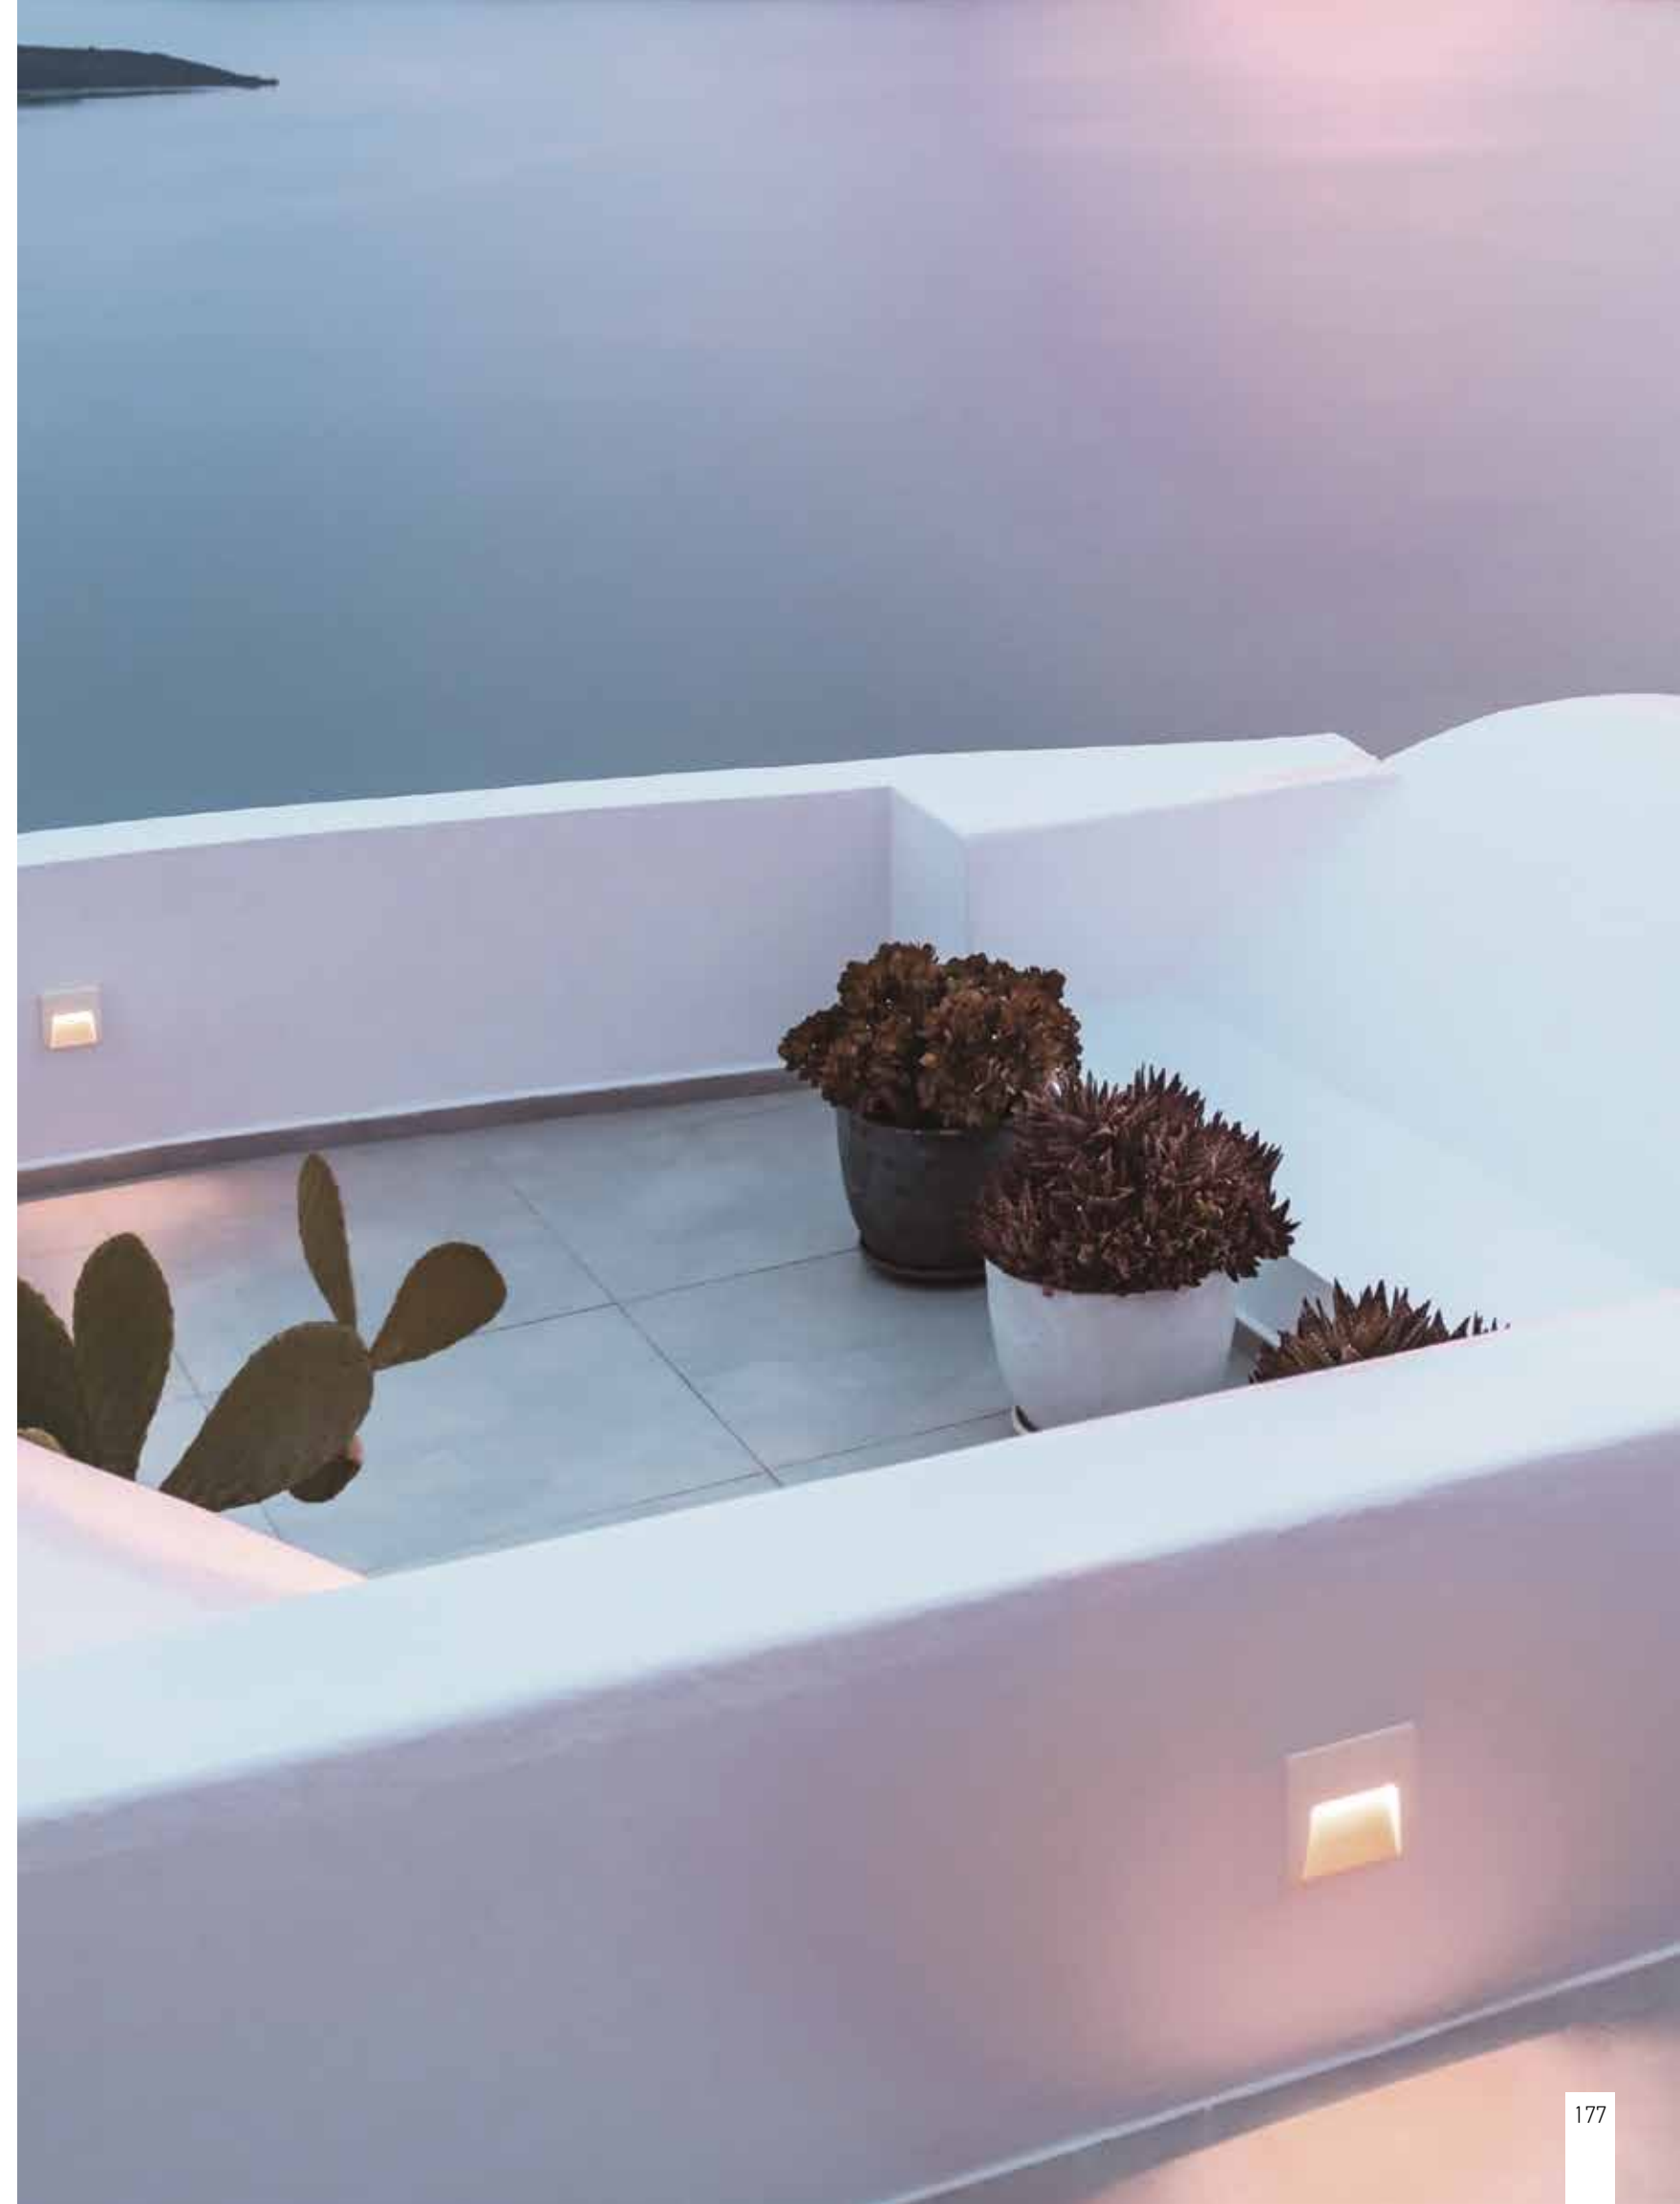

Power 4W
Input 220-240V, 50/60Hz
Color Temperature 3000K
Lumen 188Lm
Cri 80
IP 65
Dimensions L: 6cm W: 14cm H: 7cm
Depth 6cm
Material Aluminium - PC Diffuser
Recessed Mounting Box L: 6cm W: 13cm H: 6cm (Included)
Color Graphite / **Code E247-G**
Color Sandy White / **Code E247-W**

Power 2W
Input 220-240V, 50/60Hz
Color Temperature 3000K
Lumen 65Lm
Cri 80
IP 65
Dimensions L: 6cm W: 9cm H: 9cm
Depth 6cm
Material Aluminium - PC Diffuser
Recessed Mounting Box L: 6cm W: 6cm H: 8cm (Included)
Color Graphite / **Code E246-G**
Color Sandy White / **Code E246-W**