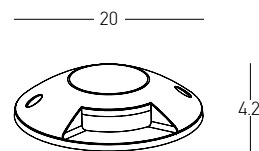

Power 0.2W
Input 24V
Color Temperature 3000K
Lumen 23Lm
Cri 80
IP 68
IK 10
Dimensions Ø: 1.5cm H: 3.5cm
Beam Angle 45°
Material Stainless Steel - Tempered Glass
Depth Required 11: 5cm
Special Feature 50cm Cable Available
Recommended Driver D-20-24 (Not Included)
Color Stainless Steel / **Code E364**

Power 2x 6W
Input 220-240V, 50/60Hz
Color Temperature 3000K
Lumen 600Lm
Cri 80
IP 67
IK 10
Dimensions Ø: 20cm H: 4.2cm
Material Aluminium
Special Feature Surface Ground
Driver Included
Color Grey / **Code Z69058-B**

Power 6W
Input 220-240V, 50/60Hz
Color Temperature 3000K
Lumen 300Lm
Cri 80
IP 67
IK 10
Dimensions Ø: 20cm H: 4.2cm
Material Aluminium
Special Feature Surface Ground
Driver Included
Color Grey / **Code Z69058-A**