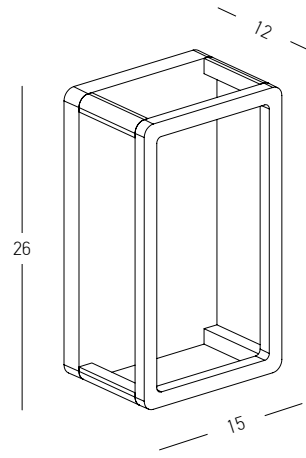

Power 8W
Input 220-240V, 50/60Hz
Color Temperature 3000K
Lumen 481Lm
Cri 80
IP 65
Dimensions L: 12cm W: 15cm H: 26cm
Material Aluminium - PC Diffuser
Color Graphite / **Code E336**