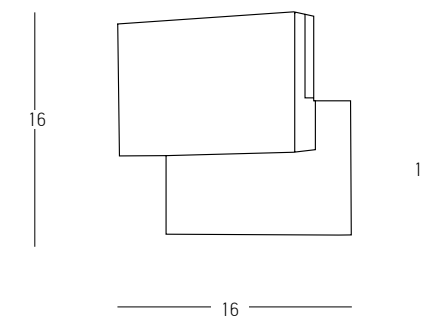

Power 10W
Input 220-240V, 50/60Hz
Color Temperature 3000K
Lumen 810Lm
Cri 80
IP 65
Dimensions L: 7.8cm W: 16cm H: 10-16cm
Material Aluminium - PC Diffuser
Special Feature Movable
Color Graphite / **Code E199**