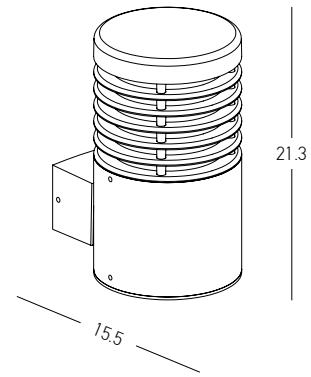

Power 10W
Input 220-240V, 50/60Hz
Color Temperature 3000K
Lumen 919Lm
Cri 80
IP 65
Dimensions Ø: 12cm L: 15.5cm H: 21.3cm
Material Aluminium - PC Diffuser
Color Graphite / **Code E344**