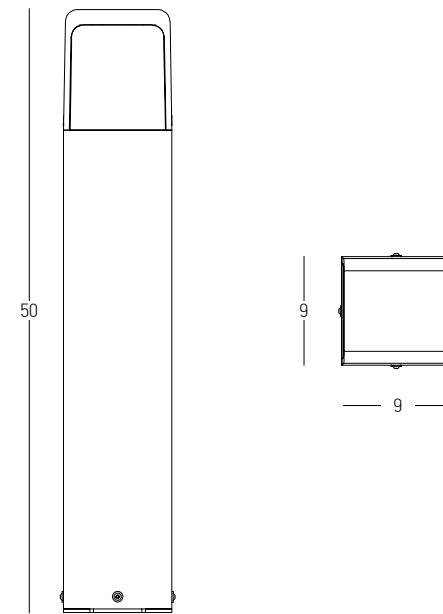

Power 13W
Input 220-240V, 50/60Hz
Color Temperature 3000K
Lumen 767Lm
Cri 80
IP 65
Dimensions L: 10cm W: 9cm H: 9cm
Material Aluminium
Special Feature Up - Down Lighting
Color Graphite / Code E352

Power 13W
Input 220-240V, 50/60Hz
Color Temperature 3000K
Lumen 767Lm
Cri 80
IP 65
Dimensions L: 9cm W: 9cm H: 50cm
Material Aluminium
Special Feature Double Sided Lighting
Color Graphite / Code E351