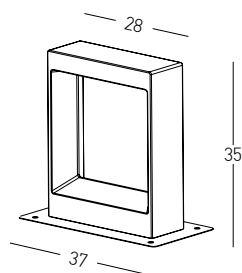

Power 8W
Input 220-240V, 50/60Hz
Color Temperature 3000K
Lumen 490Lm
Cri 90
IP 54
Dimensions L: 15cm W: 16cm H: 30cm
Base L: 21cm W: 23cm
Material Concrete
Color Natural Concrete / **Code E191**

Power 8W
Input 220-240V, 50/60Hz
Color Temperature 3000K
Lumen 490Lm
Cri 90
IP 54
Dimensions L: 15cm W: 16cm H: 70cm
Base L: 21cm W: 23cm
Material Concrete
Color Natural Concrete / **Code E192**

Power 8W
Input 220-240V, 50/60Hz
Color Temperature 3000K
Lumen 490Lm
Cri 90
IP 54
Dimensions L: 10cm W: 28cm H: 35cm
Base L: 19cm W: 37cm
Material Concrete
Color Natural Concrete / **Code E190**