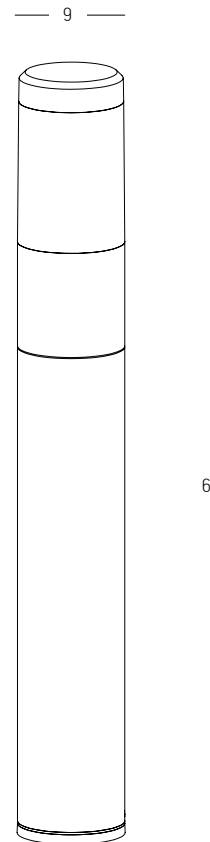

Power 10W
Input 220-240V, 50/60Hz
Color Temperature 3000K
Lumen 993Lm
Cri 80
IP 54
Dimensions Ø: 9cm H: 65cm
Material Aluminium - PC Diffuser
Color Graphite / **Code E277**