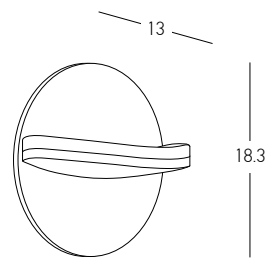

Power 16W
Input 220-240V, 50/60Hz
Color Temperature 3000K
Lumen 1106Lm
Cri 80
IP 65
Dimensions Ø: 18.3cm L: 13cm
Material Aluminium - Opal PC Diffuser
Special Feature Movable Light
Color Dark Brown / **Code E267**