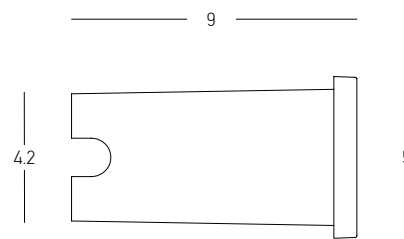

Power 3W
Input 220-240V, 50/60Hz
Color Temperature 3000K
Lumen 230Lm
Cri 90
IP 65
Dimensions Ø: 6.5cm L: 6cm
Material Aluminium - PC Diffuser
Depth Required 6cm
Recessed Mounting Box Ø: 5.5cm L: 6cm (Included)
Color Sandy Black / **Code E300**

Power 3W
Input 220-240V, 50/60Hz
Color Temperature 3000K
Lumen 290Lm
Cri 90
IP 65
Dimensions Ø: 6.5cm L: 6cm
Material Aluminium - PC Diffuser
Depth Required 6cm
Recessed Mounting Box Ø: 5.5cm L: 6cm (Included)
Color Sandy Black / **Code E301**

Power 2W
Input 220-240V, 50/60Hz
Color Temperature 3000K
Lumen 200Lm
Cri 80
IP 65
Dimensions Ø: 5cm L: 9cm
Material Stainless Steel- PC Diffuser
Depth Required 8cm
Recessed Mounting Box Ø: 4.2cm L: 8cm (Included)
Color Stainless Steel / **Code E288**