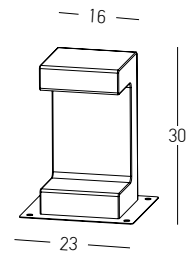

Power 8W
Input 220-240V, 50/60Hz
Color Temperature 3000K
Lumen 490Lm
Cri 90
IP 54
Dimensions L: 15cm W: 16cm H: 30cm
Base L: 21cm W: 23cm
Material Concrete
Color Natural Concrete / **Code E191**