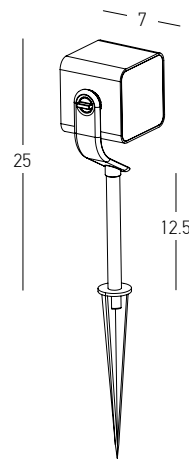

Power 12W
Input 220-240V, 50/60Hz
Color Temperature 3000K
Lumen 740Lm
Cri 80
IP 65
Dimensions L: 7cm W: 7cm H: 25cm
Base Ø: 6cm H: 0.5cm
Beam Angle 40°
Material Aluminium - Tempered Glass
Special Feature 40cm Cable Available
Movable Spot
Spike & Base Included
Waterproof Connector Included

Color Graphite / **Code E286**