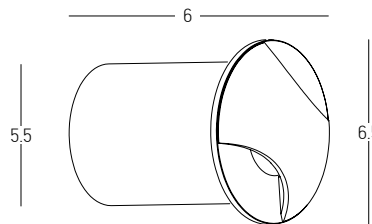

Power 3W
Input 220-240V, 50/60Hz
Color Temperature 3000K
Lumen 290Lm
Cri 90
IP 65
Dimensions Ø: 6.5cm L: 6cm
Material Aluminium - PC Diffuser
Depth Required 6cm
Recessed Mounting Box Ø: 5.5cm L: 6cm (Included)
Color Sandy Black / **Code E301**