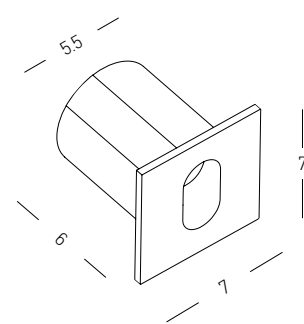

Power 3W
Input 220-240V, 50/60Hz
Color Temperature 3000K
Lumen 92Lm
Cri 90
IP 65
Dimensions Ø: 7cm L: 6.5cm
Material Aluminium - Tempered Glass
Depth Required 6cm
Recessed Mounting Box Ø: 5.5cm L: 6cm (Included)
Color Sandy White / **Code E321**

Power 3W
Input 220-240V, 50/60Hz
Color Temperature 3000K
Lumen 133Lm
Cri 90
IP 65
Dimensions Ø: 7cm L: 6.5cm
Material Aluminium - Tempered Glass
Depth Required 6cm
Recessed Mounting Box Ø: 5.5cm L: 6cm (Included)
Color Sandy White / **Code E320**

Power 3W
Input 220-240V, 50/60Hz
Color Temperature 3000K
Lumen 133Lm
Cri 90
IP 65
Dimensions L: 7.5cm W: 7cm H: 7cm
Material Aluminium - Tempered Glass
Depth Required 7cm
Recessed Mounting Box Ø: 5.5cm L: 7cm (Included)
Color Sandy White / **Code E319**