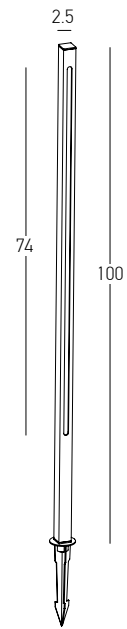

Power 15W
Input 220-240V, 50/60Hz
Color Temperature 3000K
Lumen 1550Lm
Cri 80
IP 65
Dimensions L: 2.5cm W: 2.5cm H: 100cm
Base Ø: 9.5cm H: 2cm
Material Aluminium - Opal PC Diffuser
Special Feature 40cm Cable Available
Spike & Base Included
Profile 2.5 x 2.5cm

Color Dark Brown / **Code E280**