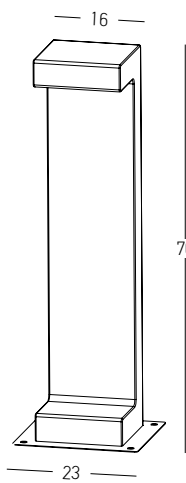

Power 8W
Input 220-240V, 50/60Hz
Color Temperature 3000K
Lumen 490Lm
Cri 90
IP 54
Dimensions L: 15cm W: 16cm H: 70cm
Base L: 21cm W: 23cm
Material Concrete
Color Natural Concrete / **Code E192**