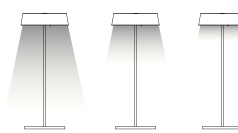

☀ Touch Dimming ☀