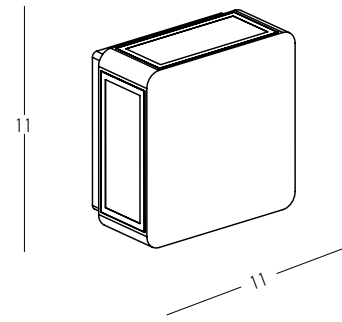

Power 8W
Input 220-240V, 50/60Hz
Color Temperature 3000K
Lumen 336Lm
Cri 80
IP 65
Dimensions L: 6cm W: 11cm H: 11cm
Material Aluminium - Tempered Glass
Color Graphite / **Code E197**