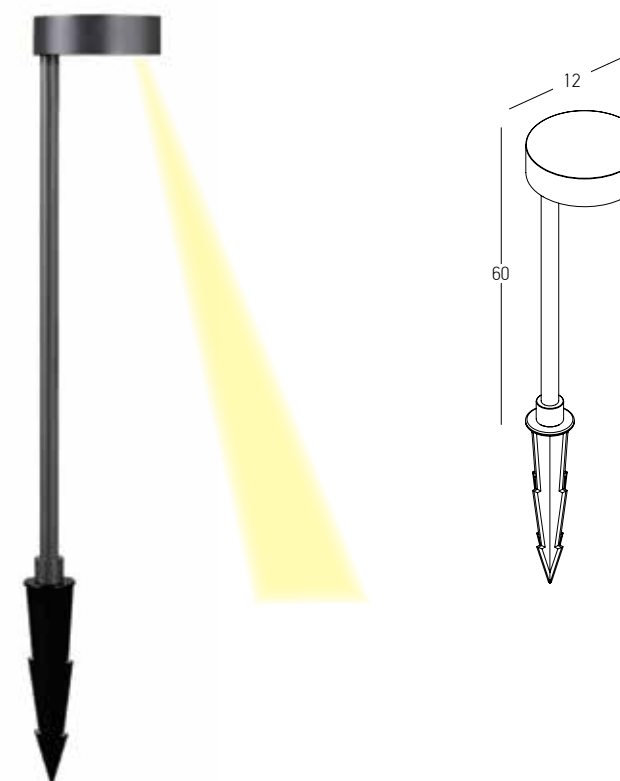

Power 6W
Input 220-240V, 50/60Hz
Color Temperature 3000K
Lumen 629Lm
Cri 90
IP 65
Dimensions Ø: 12cm H: 63.5cm
Base Ø: 10.5cm H: 1cm
Shade Dimensions Ø: 12cm H: 3.5cm
Material Aluminium - Tempered Glass
Special Feature 50cm Cable Available
Asymmetric Beam Angle
Spike & Base Included

Color Graphite / **Code E293**