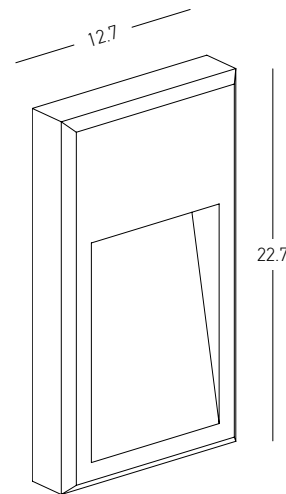

Power 6W
Input 220-240V, 50/60Hz
Color Temperature 3000K
Lumen 420Lm
Cri 80
IP 65
Dimensions L: 3.5cm W: 22.7cm H: 12.7cm
Material Aluminium - Tempered Glass
Color Graphite / **Code E347**

Power 6W
Input 220-240V, 50/60Hz
Color Temperature 3000K
Lumen 420Lm
Cri 80
IP 65
Dimensions L: 3.5cm W: 12.7cm H: 22.7cm
Material Aluminium - Tempered Glass
Color Graphite / **Code E346**