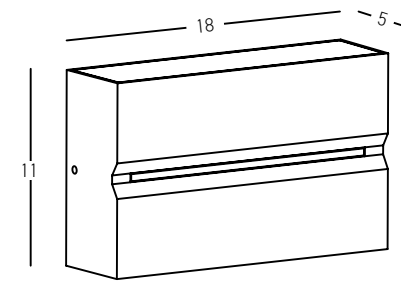

Power 11W
Input 220-240V, 50/60Hz
Color Temperature 3000K
Lumen 900Lm
Cri 80
IP 54
Dimensions L: 10cm W: 16cm H: 7.7cm
Material Aluminium - PC Diffuser
Special Feature Up - Down Lighting
Color Graphite / **Code E274**

Power 15W
Input 220-240V, 50/60Hz
Color Temperature 3000K
Lumen 796Lm
Cri 80
IP 54
Dimensions L: 5cm W: 18cm H: 11cm
Beam Angle 30°
Material Aluminium - Tempered Glass - PC Diffuser
Special Feature Up - Down Lighting
12x SMD LED
Color Graphite / **Code E272**