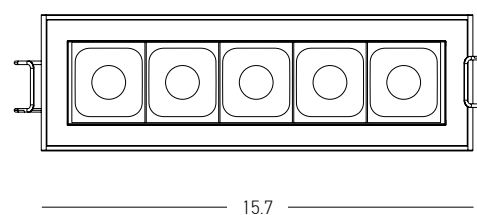

Power 12W
Input 220-240V, 50/60Hz
Color Temperature 3000K
Lumen 757Lm
Cri 90
IP 65
Dimensions L: 15.7cm W: 5cm H: 6.8cm
Cutting Hole 14.2 x 3.5cm
Beam Angle 40°
Non Dimmable ☒
Material Stainless Steel - Aluminium - Tempered Glass
Depth Required IT: 6cm
Driver Included
Color Sandy Black / **Code E332**
Sandy White / **Code E333**