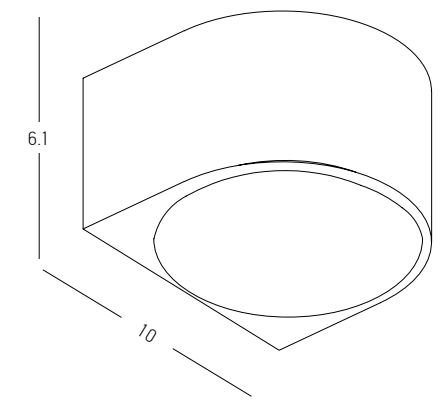

Power 5W
Input 220-240V, 50/60Hz
Color Temperature 3000K
Lumen 544Lm
Cri 90
IP 54
Dimensions L: 11cm W: 10cm H: 6.1cm
Material Aluminium - Tempered Glass
Color Graphite / **Code E316**