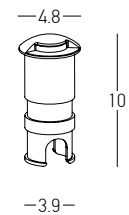

OUTDOOR LIGHTING | INGROUND

Power 3W
Input 24V
Color Temperature 3000K
Lumen 232Lm
Cri 80
IP 65
IK 8
Dimensions Ø: 4.5cm H: 9.3cm
Material Aluminium - Stainless Steel - PC Diffuser
Depth Required 12cm
Recessed Mounting Box Included
Recommended Driver D-20-24 (Not Included)
Color Aluminium / **Code E178**

Power 3W
Input 24V
Color Temperature 3000K
Lumen 150Lm
Cri 80
IP 65
IK 10
Dimensions Ø: 4.8cm H: 10cm
Material Aluminium - Stainless Steel - PC Diffuser
Depth Required 13cm
Recessed Mounting Box Included
Recommended Driver D-20-24 (Not Included)
Color Aluminium / **Code E180**

Power 3W
Input 24V
Color Temperature 3000K
Lumen 95Lm
Cri 80
IP 65
IK 10
Dimensions Ø: 4.8cm H: 10cm
Material Aluminium - Stainless Steel - PC Diffuser
Depth Required 13cm
Recessed Mounting Box Included
Recommended Driver D-20-24 (Not Included)
Color Aluminium / **Code E179**