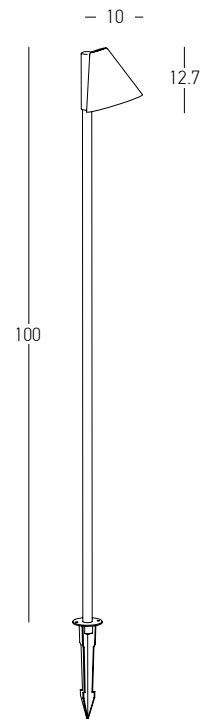

Bulb 1x GU10
Power 20W MAX
Input 220-240V, 50/60Hz
IP 65
Dimensions L: 10cm W: 10cm H: 100cm
Material Aluminium - Tempered Glass
Special Feature 40cm Cable Available
Spike Included
Recommended Base E282-SP / Not Included

Color Graphite / **Code E282**

Base for E281 - E282
Dimensions Ø: 9.5cm H: 2cm
Material Aluminium

Color Graphite / **Code E282-SP**