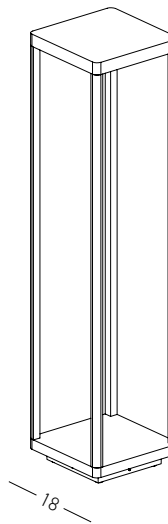

Bulb 1x GU10
 Power 15W MAX
 Input 220-240V, 50/60Hz
 IP 54
 Dimensions L: 11.5cm W: 5.5cm H: 60cm
 Base Ø: 11.5cm H: 3cm
 Spot Dimensions Ø: 5.5cm L: 9.5cm
 Material Aluminium - Tempered Glass
 Special Feature Movable Spot
 Honeycomb Included
 Color Graphite / **Code E325**

80

18

Power 9W
 Input 220-240V, 50/60Hz
 Color Temperature 3000K
 Lumen 704Lm
 Cri 80
 IP 54
 Dimensions L: 18cm W: 18cm H: 80cm
 Material Aluminium - Tempered Glass
 Color Graphite / **Code E204**

Power	9W
Input	220-240V, 50/60Hz
Color Temperature	3000K
Lumen	1180Lm
Cri	90
IP	54
Dimensions	Ø: 9cm H: 65cm
Beam Angle	120°
Material	Aluminium - Tempered Glass
Color	Graphite / Code E298