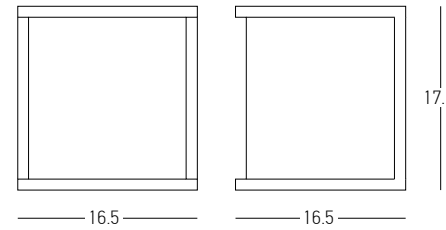

Bulb 1x E27
Power 18W MAX
Input 220-240V, 50/60Hz
IP 54
Dimensions L: 16.5cm W: 16.5cm H: 17.1cm
Material Alumunium - PC Diffuser
Color Graphite / **Code E127**