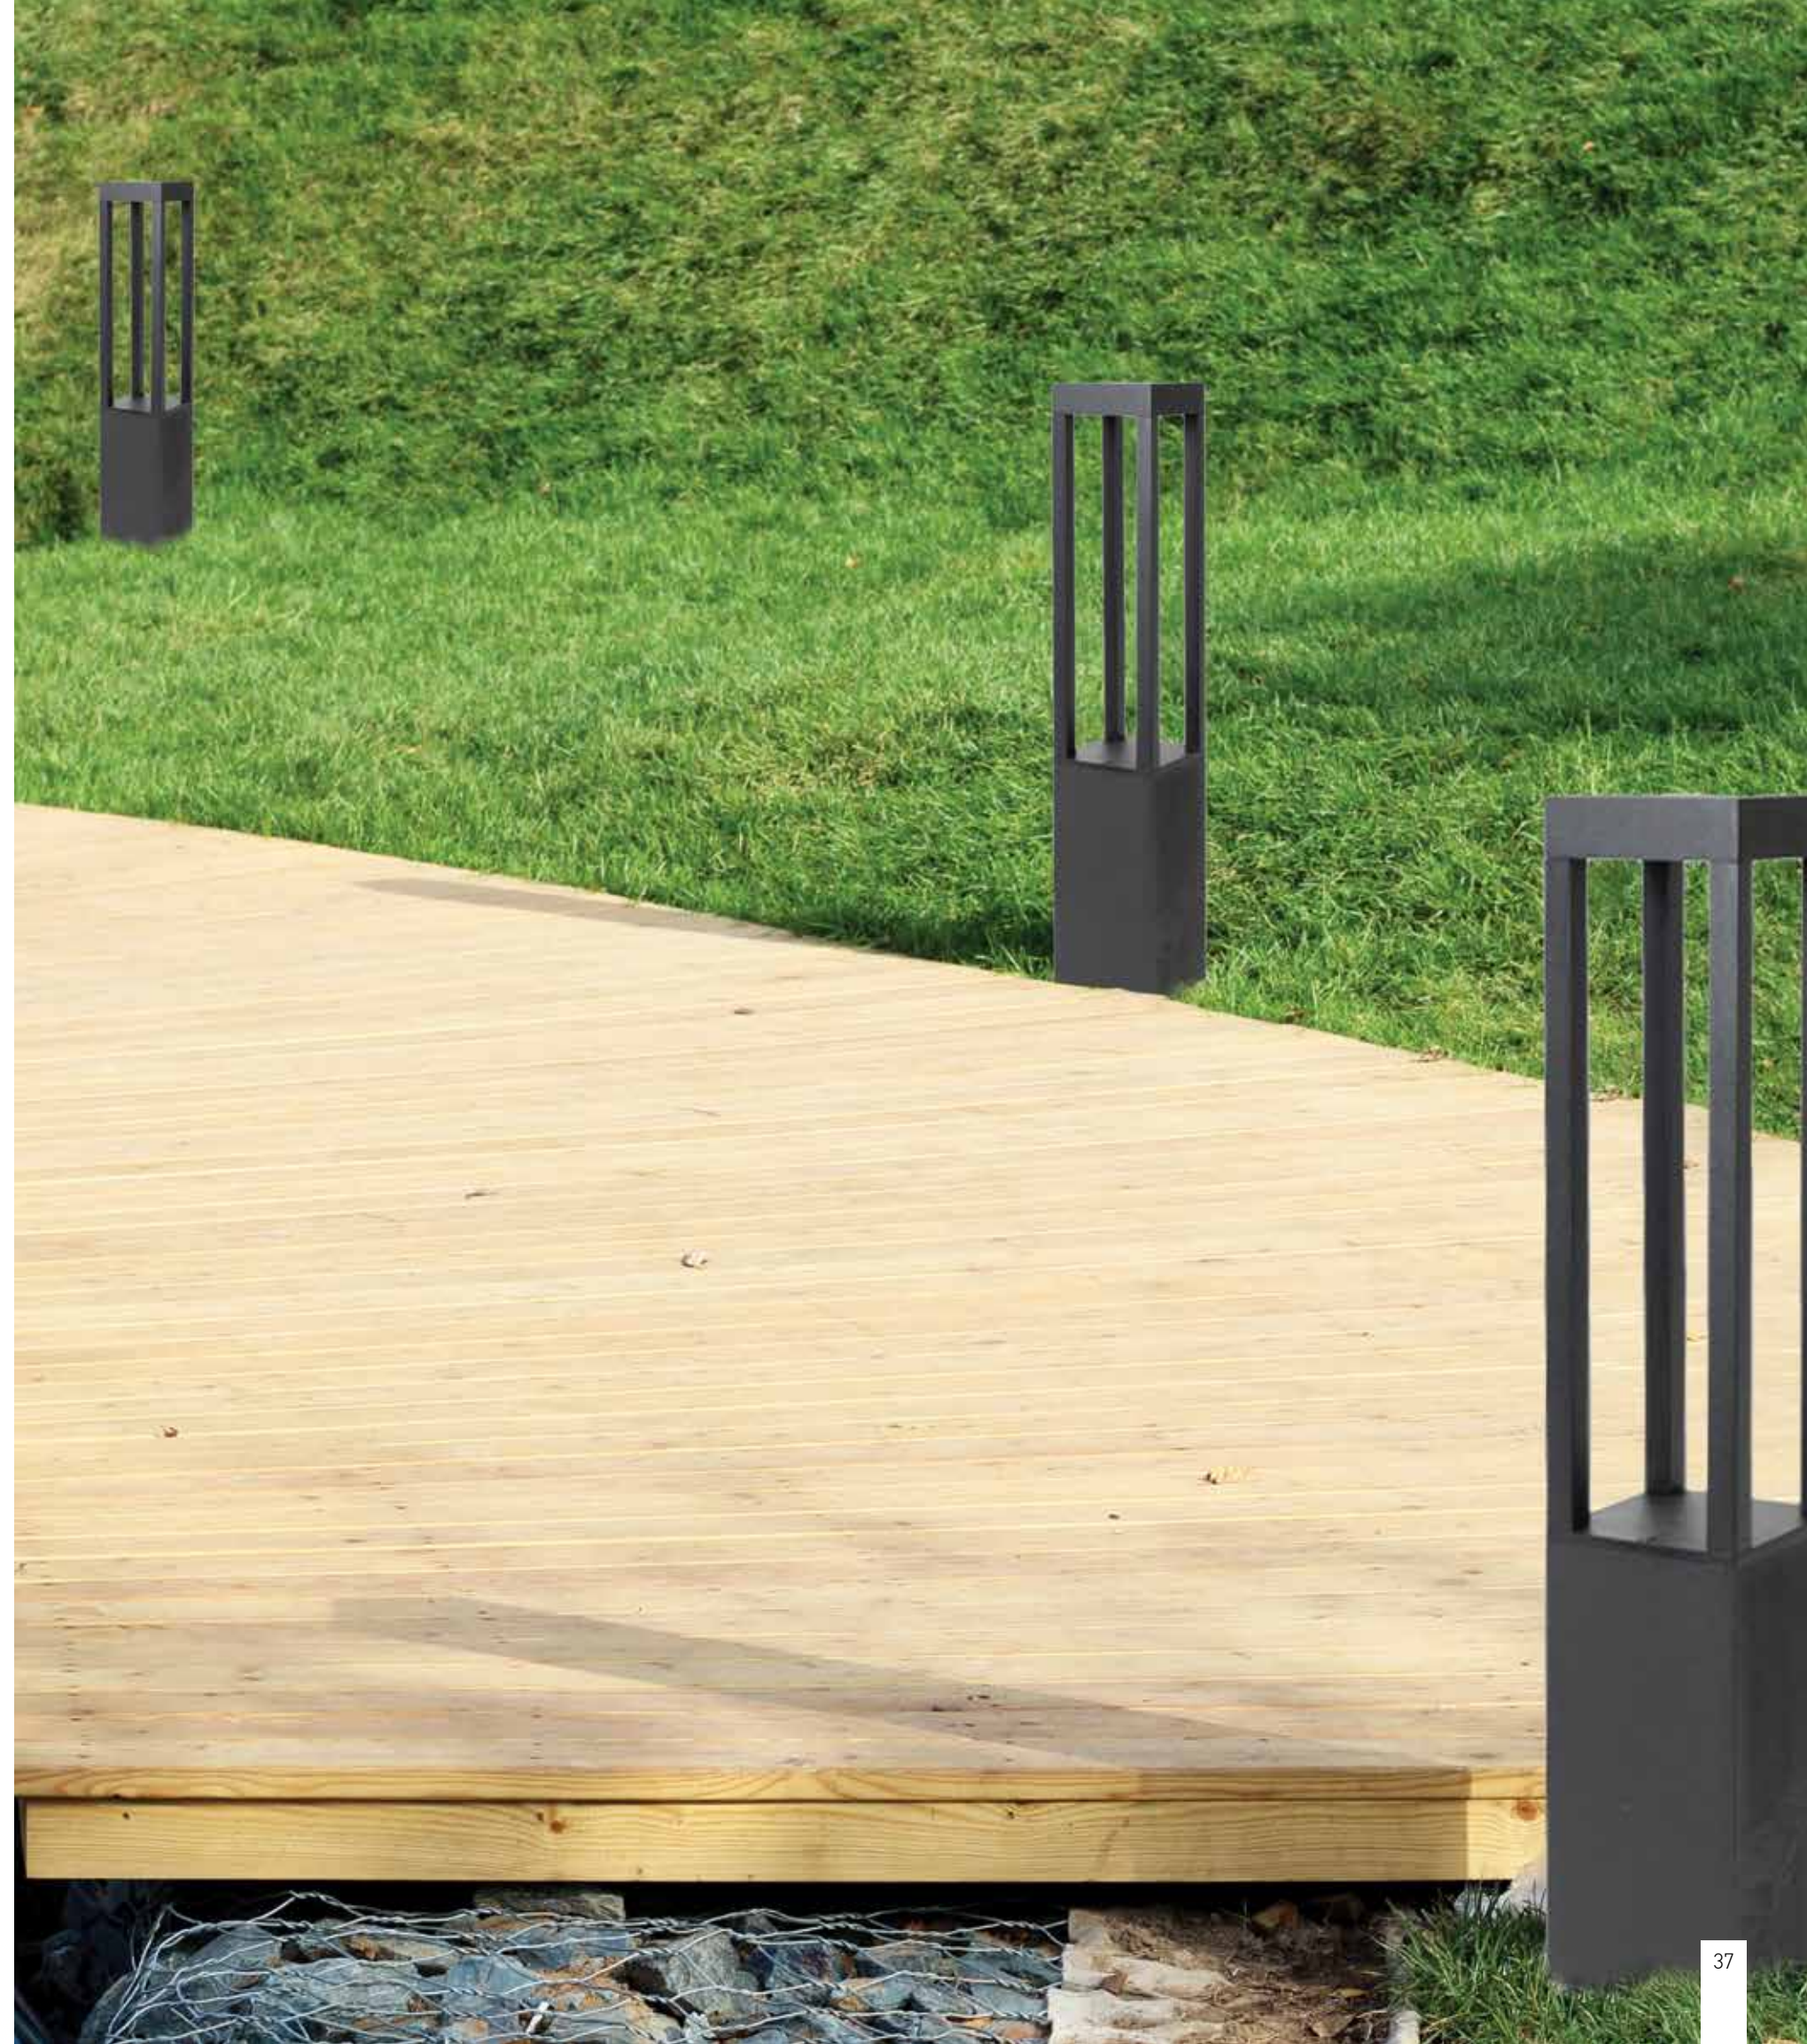

Bulb 1x GU10
 Power 15W MAX
 Input 220-240V, 50/60Hz
 IP 54
 Dimensions L: 11.5cm W: 5.5cm H: 60cm
 Base Ø: 11.5cm H: 3cm
 Spot Dimensions Ø: 5.5cm L: 9.5cm
 Material Aluminium - Tempered Glass
 Special Feature Movable Spot
 Honeycomb Included
 Color Graphite / **Code E325**