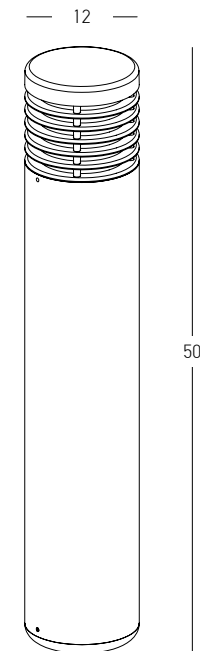

Power 10W
Input 220-240V, 50/60Hz
Color Temperature 3000K
Lumen 919Lm
Cri 80
IP 65
Dimensions Ø: 12cm L: 15.5cm H: 21.3cm
Material Aluminium - PC Diffuser
Color Graphite / **Code E344**

Power 10W
Input 220-240V, 50/60Hz
Color Temperature 3000K
Lumen 923Lm
Cri 80
IP 65
Dimensions Ø: 12cm H: 50cm
Material Aluminium - PC Diffuser
Color Graphite / **Code E345**