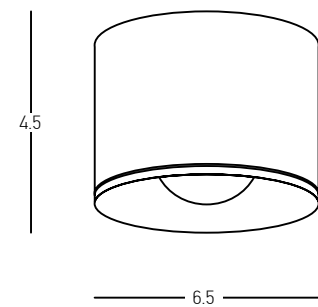

Power 12W
Input 220-240V, 50/60Hz
Color Temperature 3000K
Lumen 561Lm
Cri 90
IP 54
Dimensions Ø: 8cm H: 5.5cm
Beam Angle 120°
Material Aluminium
Color Sandy Black / **Code S131**
Color Sandy White / **Code S132**

Power 8W
Input 220-240V, 50/60Hz
Color Temperature 3000K
Lumen 454Lm
Cri 80
IP 54
Dimensions Ø: 6.5cm H: 4.5cm
Beam Angle 120°
Material Aluminium
Color Sandy Black / **Code S133**
Color Sandy White / **Code S134**