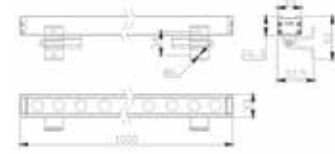

Code	IP	Kelvin	CRI	Watt	Lumen
E378	66	RGB	80	24W	MAX 560
E379	66	RGBW 4000	80	24W	MAX 960