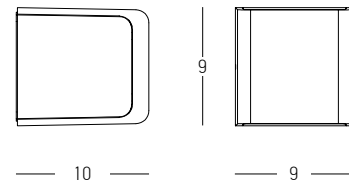

Power 13W
Input 220-240V, 50/60Hz
Color Temperature 3000K
Lumen 767Lm
Cri 80
IP 65
Dimensions L: 10cm W: 9cm H: 9cm
Material Aluminium
Special Feature Up - Down Lighting
Color Graphite / Code E352