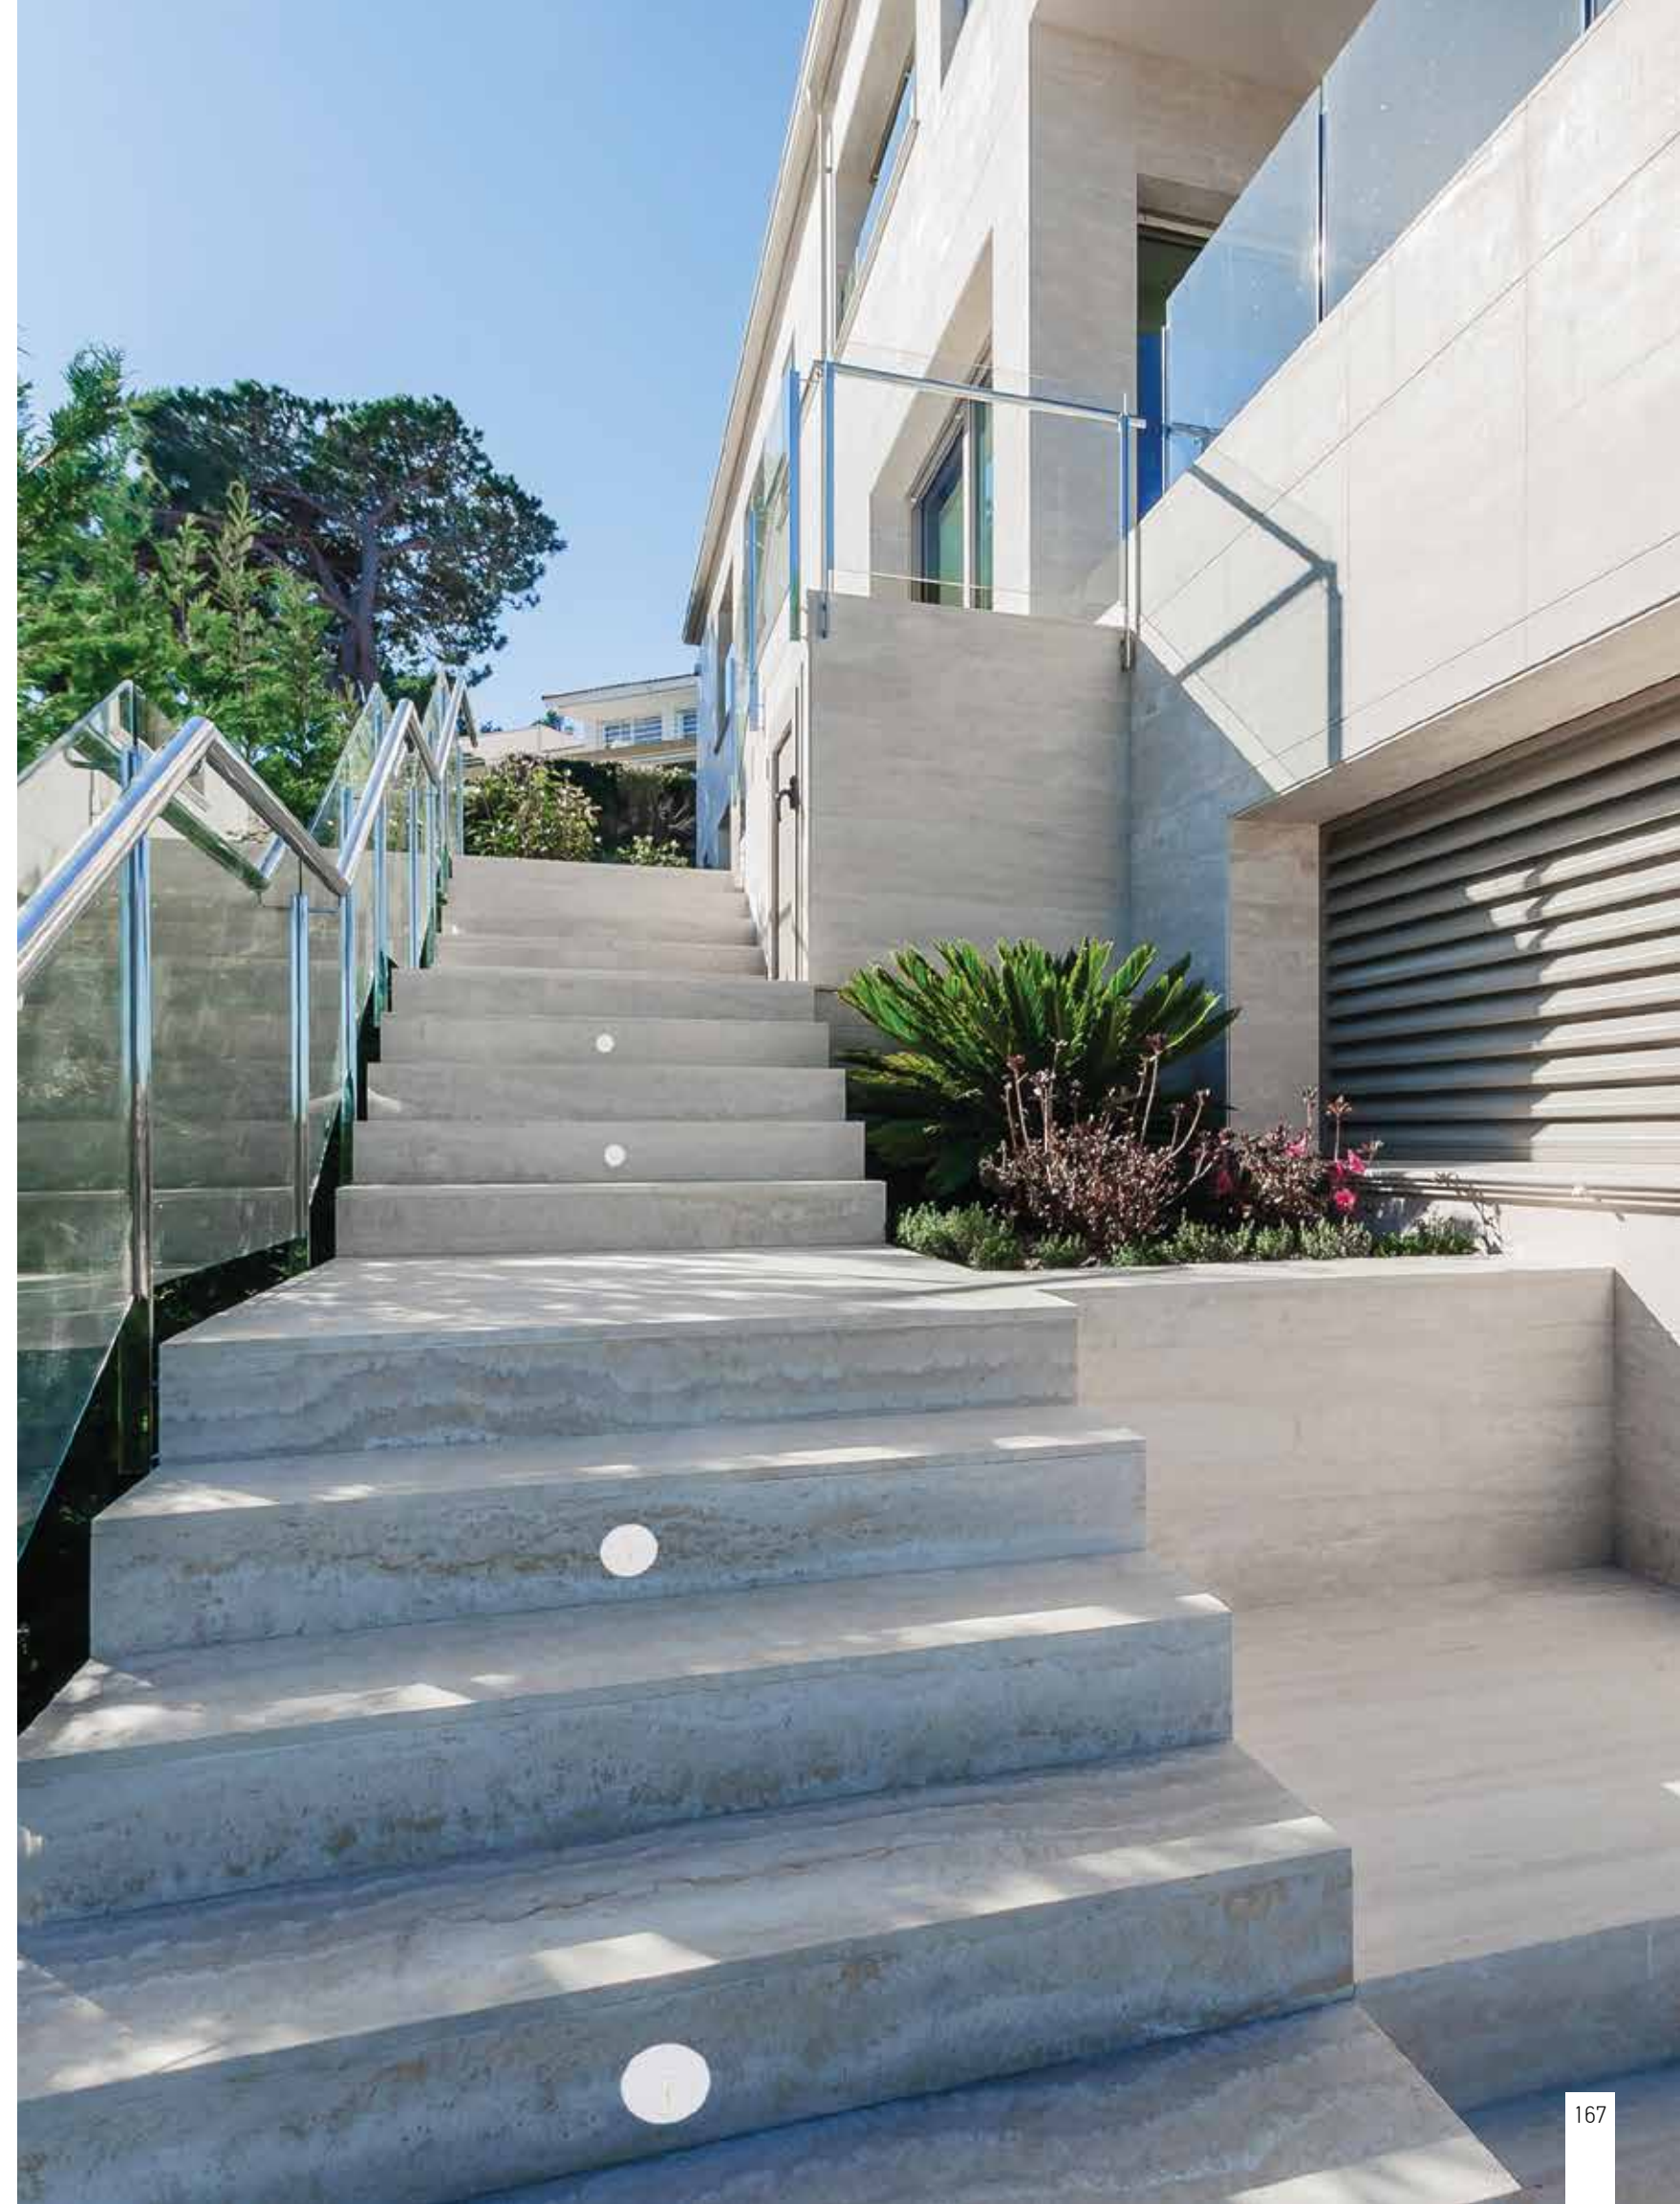

Power 3W
Input 220-240V, 50/60Hz
Color Temperature 3000K
Lumen 133Lm
Cri 90
IP 65
Dimensions L: 7.5cm W: 7cm H: 7cm
Material Aluminium - Tempered Glass
Depth Required 7cm
Recessed Mounting Box Ø: 5.5cm L: 7cm (Included)
Color Sandy White / **Code E319**