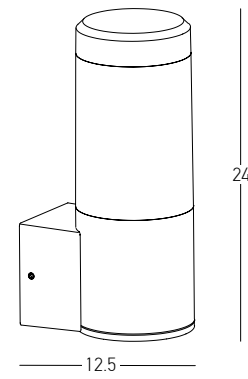

Power 10W
Input 220-240V, 50/60Hz
Color Temperature 3000K
Lumen 990Lm
Cri 80
IP 54
Dimensions L: 12.5cm W: 9cm H: 24cm
Material Aluminium - PC Diffuser
Color Graphite / **Code E276**