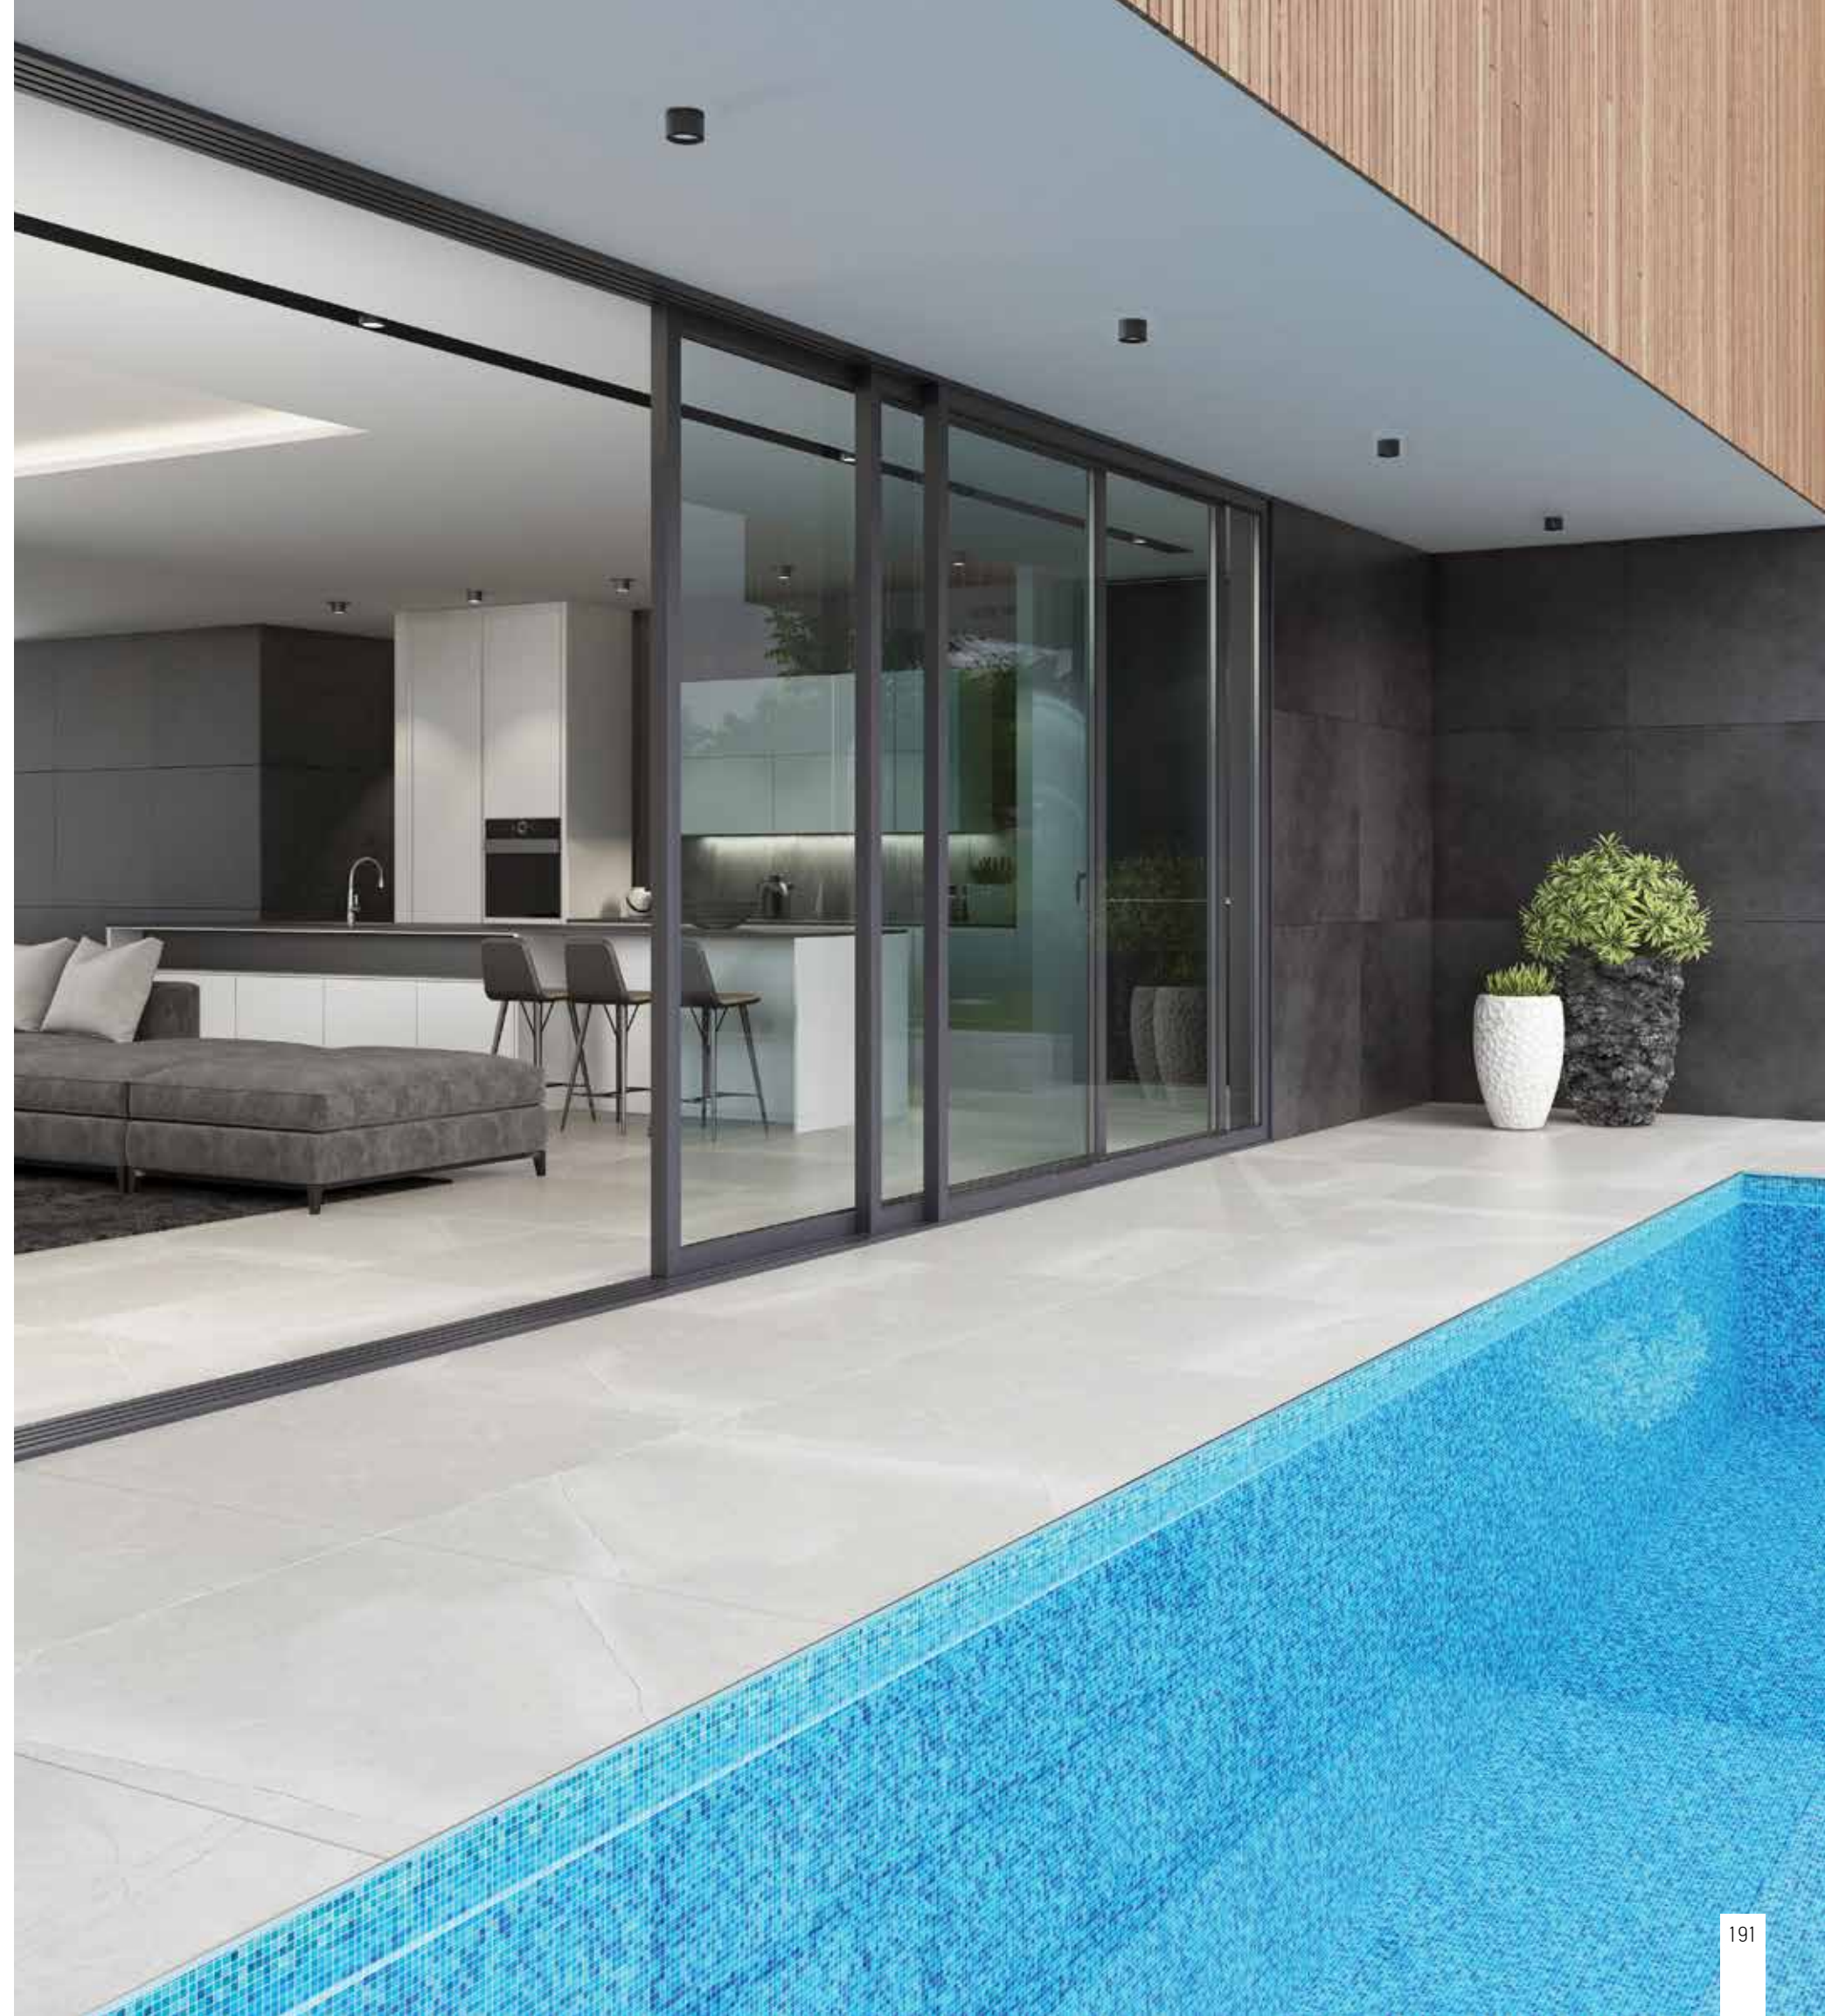

Power 12W
Input 220-240V, 50/60Hz
Color Temperature 3000K
Lumen 561Lm
Cri 90
IP 54
Dimensions Ø: 8cm H: 5.5cm
Beam Angle 120°
Material Aluminium
Color Sandy Black / **Code S131**
Color Sandy White / **Code S132**

Power 8W
Input 220-240V, 50/60Hz
Color Temperature 3000K
Lumen 454Lm
Cri 80
IP 54
Dimensions Ø: 6.5cm H: 4.5cm
Beam Angle 120°
Material Aluminium
Color Sandy Black / **Code S133**
Color Sandy White / **Code S134**