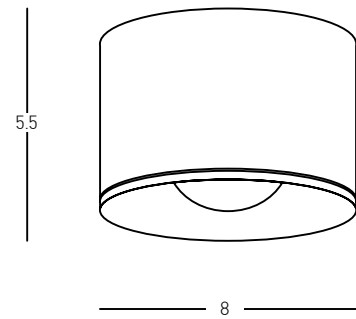

Power 12W
Input 220-240V, 50/60Hz
Color Temperature 3000K
Lumen 561Lm
Cri 90
IP 54
Dimensions Ø: 8cm H: 5.5cm
Beam Angle 120°
Material Aluminium
Color Sandy Black / **Code S131**
Color Sandy White / **Code S132**