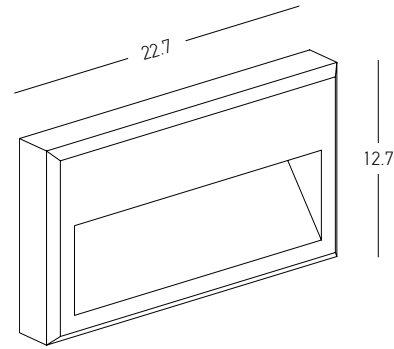

Power 6W
Input 220-240V, 50/60Hz
Color Temperature 3000K
Lumen 420Lm
Cri 80
IP 65
Dimensions L: 3.5cm W: 22.7cm H: 12.7cm
Material Aluminium - Tempered Glass
Color Graphite / **Code E347**