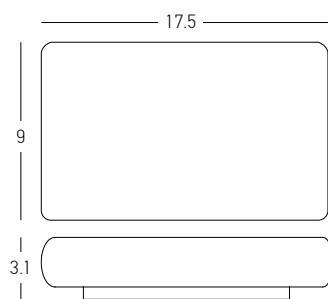

Power 2x 3W
Input 220-240V, 50/60Hz
Color Temperature 3000K
Lumen 480Lm
Cri 80
IP 65
Dimensions L: 3.1cm W: 11cm H: 9cm
Material Aluminium - Tempered Glass
Special Feature Up - Down Lighting
Color Graphite / **Code E238**