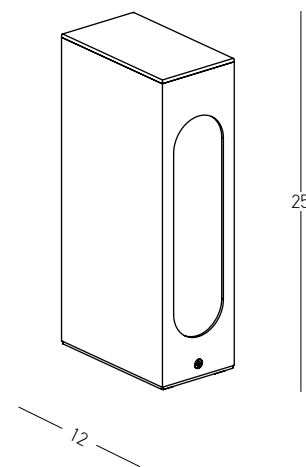

Power 6W
Input 220-240V, 50/60Hz
Color Temperature 3000K
Lumen 480Lm
Cri 80
IP 65
Dimensions L: 5cm W: 10cm H: 25
Material Aluminium - PC Diffuser
Color Rusty Brown / **Code E256**

Power 9W
Input 220-240V, 50/60Hz
Color Temperature 3000K
Lumen 720Lm
Cri 80
IP 65
Dimensions L: 5cm W: 10cm H: 25
Material Aluminium - PC Diffuser
Special Feature Double Side Lighting
Color Graphite / **Code E257**

Power 7W
Input 220-240V, 50/60Hz
Color Temperature 3000K
Lumen 560Lm
Cri 80
IP 54
Dimensions L: 12cm W: 7cm H: 25cm
Material Aluminium
Color Graphite / **Code E211**