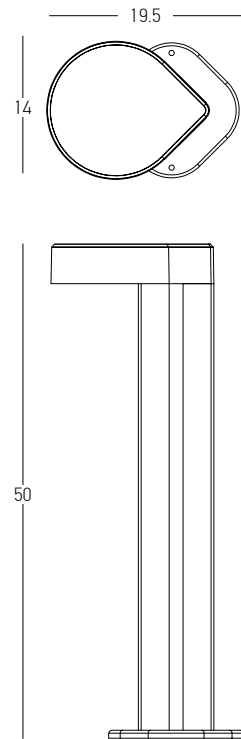

Power 13W
Input 220-240V, 50/60Hz
Color Temperature 3000K
Lumen 1035Lm
Cri 80
IP 65
Dimensions L: 16.5cm W: 14cm H: 15cm
Beam Angle 120°
Material Aluminium - PC Diffuser
Color Graphite / **Code E358**

Power 13W
Input 220-240V, 50/60Hz
Color Temperature 3000K
Lumen 1035Lm
Cri 80
IP 65
Dimensions L: 19.5cm W: 14cm H: 50cm
Beam Angle 120°
Material Aluminium - PC Diffuser
Color Graphite / **Code E357**