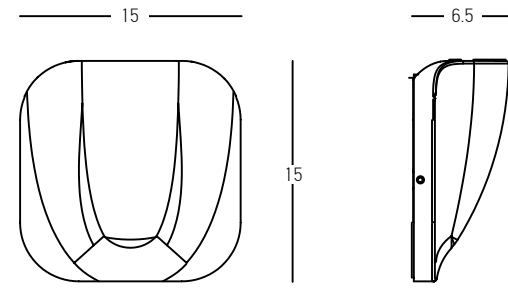

Power 9W
Input 220-240V, 50/60Hz
Color Temperature 3000K
Lumen 572Lm
Cri 80
IP 54
Dimensions L: 6.5cm W: 15cm H: 15cm
Beam Angle 45°
Material Aluminium - Tempered Glass
Color Graphite / **Code E273**

Power 9W
Input 220-240V, 50/60Hz
Color Temperature 3000K
Lumen 752Lm
Cri 80
IP 54
Dimensions L: 12cm W: 13cm H: 5.1cm
Beam Angle 120°
Material Aluminium - PC Diffuser
Color Graphite / **Code E278**