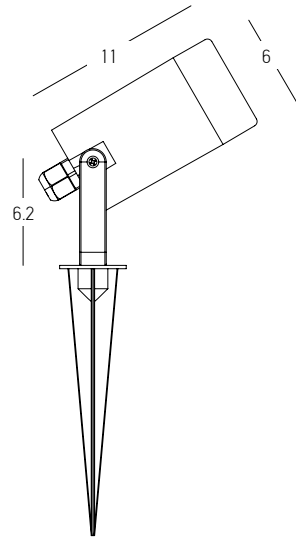

Bulb 1x GU10 LED
Power 7W MAX
Input 220-240V, 50/60Hz
IP 54
Dimensions Ø: 6cm L: 11cm H: 6.2cm
Material ABS - PC Diffuser
Special Feature 30cm Cable Available
Movable Spot
Without Spike
Color Black / **Code E311**

Bulb 1x GU10 LED
Power 7W MAX
Input 220-240V, 50/60Hz
IP 54
Dimensions Ø: 6cm L: 11cm H: 6.2cm
Material ABS - PC Diffuser
Special Feature 30cm Cable Available
Movable Spot
Spike Included
Color Black / **Code E312**