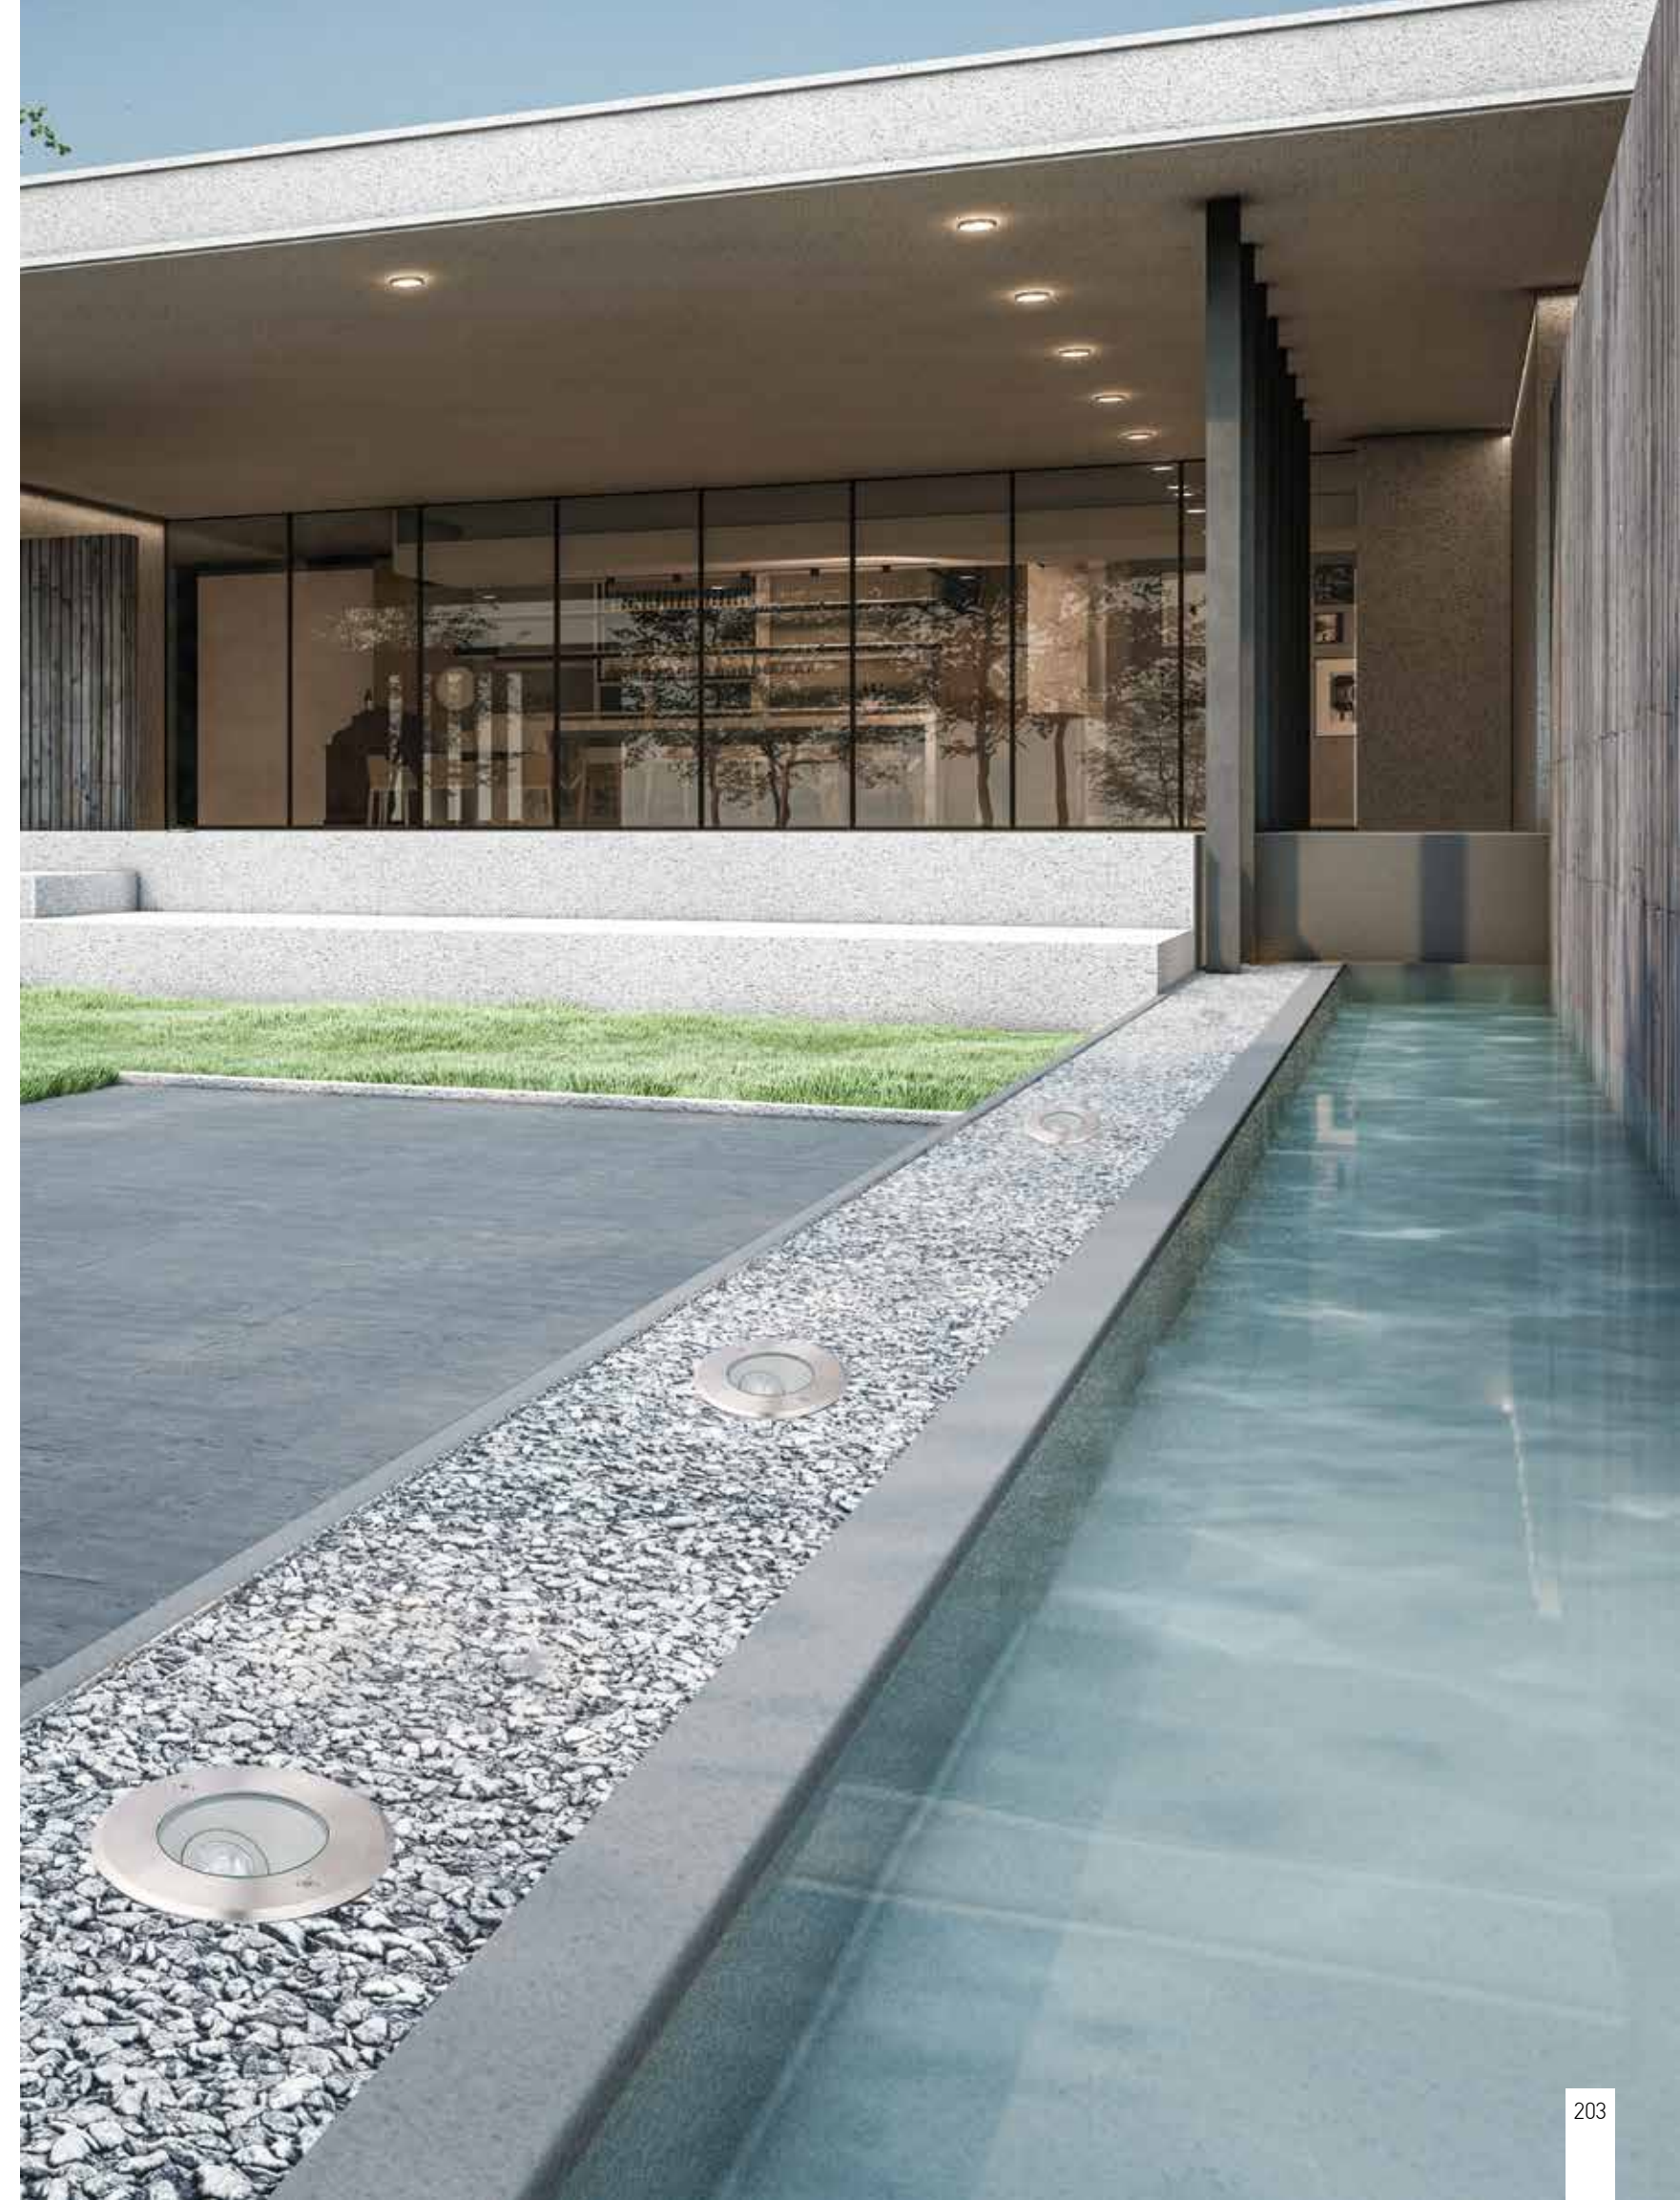

Asymmetric

Power 7W
Input 220-240V, 50/60Hz
Color Temperature 3000K
Lumen 560Lm
Cri 80
IP 67
IK 8
Dimensions Ø: 15cm H: 11.5cm
Beam Angle 45°
Material Stainless Steel - Tempered Glass
Depth Required 11.5cm
Recessed Mounting Box Included
Special Feature Asymmetric
50cm Cable Available
Driver Included

Color

Stainless Steel / **Code E363**

Asymmetric

Power 7W
Input 220-240V, 50/60Hz
Color Temperature 3000K
Lumen 560Lm
Cri 80
IP 67
IK 8
Dimensions Ø: 13cm H: 14cm
Beam Angle 45°
Material Stainless Steel - Tempered Glass
Depth Required 15cm
Recessed Mounting Box Included
Special Feature Asymmetric
50cm Cable Available
Driver Included

Color

Stainless Steel / **Code E362**