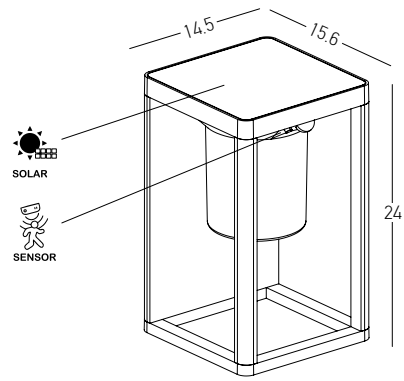

Power 2W
Input 220-240V, 50/60Hz
Color Temperature 3000K
Lumen 210Lm
Cri 80
IP 65
Dimensions L: 15.6cm W: 14.5cm H: 24cm
Material Aluminium - PC Diffuser
Special Feature Solar Panel
3 Different Ways of Lighting
Sense Distance 3 - 5m
Color Graphite / **Code E295**