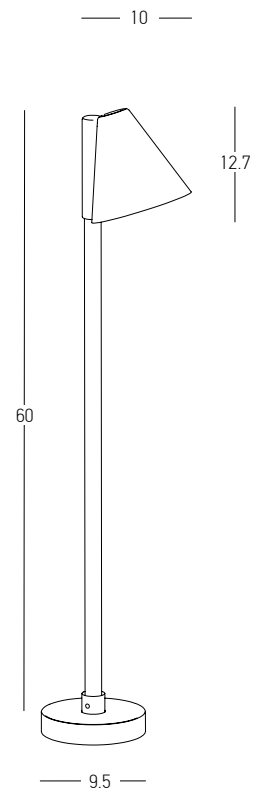

Color Graphite / **Code E282**

Base for E281 - E282
 Dimensions Ø: 9.5cm H: 2cm
 Material Aluminium

Color Graphite / **Code E282-SP**

Power 6W
 Input 220-240V, 50/60Hz
 Color Temperature 3000K
 Lumen 522Lm
 Cri 80
 IP 65
 Dimensions L: 10cm W: 10cm H: 60cm
 Base Ø: 9.5cm H: 2cm
 Beam Angle 40°
 Material Aluminium - Tempered Glass
 Special Feature 50cm Cable Available
 Spike & Base Included
 Color Graphite / **Code E283**