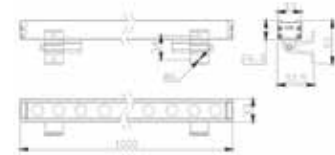

Code	IP	Kelvin	CRI	Watt	Lumen
E374	66	3000	80	24W	MAX 1700
E375	66	4000	80	24W	MAX 1720