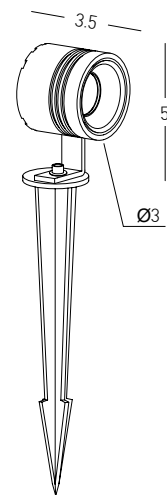

Power 3W
Input 24V
Color Temperature 3000K
Lumen 228Lm
Cri 90
IP 65
Dimensions L: 3cm W: 3.5cm H: 5cm
Beam Angle 36°
Material Aluminium - Tempered Glass
Special Feature Movable Spot
Spike Included
Recommended Driver D-20-24 (Not Included)
In Parallel Connection 1-6 pcs
Color Graphite / **Code E350**

Power 3W
Input 24V
Color Temperature 3000K
Lumen 228Lm
Cri 90
IP 65
Dimensions Ø: 3cm L: 3.5cm H: 5cm
Beam Angle 36°
Material Aluminium - Tempered Glass
Special Feature Movable Spot
Spike Included
Recommended Driver D-20-24 (Not Included)
In Parallel Connection 1-6 pcs
Color Graphite / **Code E349**

Driver
Power 20W
Input 220-240V, 50/60Hz
Output 24V
Dimensions L: 12cm W: 4cm H: 2.5cm
IP 20

Waterproof Connection Box 1in / 1out . 16A . 450V
IP 67
Color Black / **Code Z0800-BA**