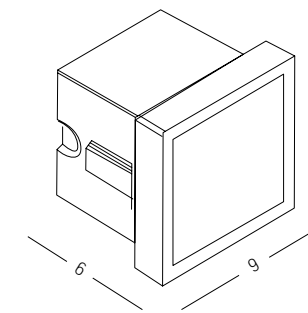

Power 4W
Input 220-240V, 50/60Hz
Color Temperature 3000K
Lumen 185Lm
Cri 80
IP 65
Dimensions L: 6cm W: 9cm H: 9cm
Depth 6cm
Material Aluminium - Tempered Glass
Recessed Mounting Box L: 6cm W: 8cm H: 8cm (Included)
Color Black / **Code E248**