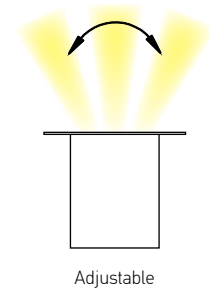

Adjustable

Power 15W
Input 220-240V, 50/60Hz
Color Temperature 3000K
Lumen 1200Lm
Cri 80
IP 67
IK 8
Dimensions Ø: 18cm H: 16cm
Beam Angle 45°
Material Stainless Steel - Tempered Glass
Depth Required 17cm
Recessed Mounting Box Included
Special Feature Externally Adjustable Light on the frame
50cm Cable Available
Driver Included

Color Stainless Steel / Code E361