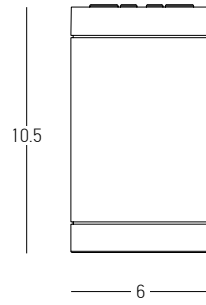

Bulb 1x GU10 LED
Power 7W MAX
Input 220-240V, 50/60Hz
IP 54
Dimensions Ø: 6cm H: 10.5cm
Material Aluminium - Glass Diffuser
Color Sandy Black / **Code E219**
Color Sandy White / **Code E220**

Bulb 1x GU10 LED
Power 7W MAX
Input 220-240V, 50/60Hz
IP 54
Dimensions Ø: 7.2-7.6cm H: 14cm
Material ABS - Acrylic
Color White Matt / **Code E308**
Color Black Matt / **Code E309**