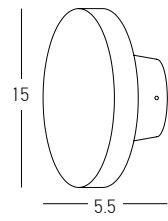

Power 30W
 Input 220-240V, 50/60Hz
 Color Temperature 3000K
 Lumen 986Lm
 Cri 80
 IP 65
 Dimensions L: 8m W: 16.6cm H: 60cm
 Material Aluminium - Tempered Glass
 Special Feature Double Sided Lighting
 Color Graphite / **Code E368**

Power 11W
Input 220-240V, 50/60Hz
Color Temperature 3000K
Lumen 993Lm
Cri 80
IP 65
Dimensions L: 13cm W: 13cm H: 50cm
Beam Angle 120°
Material Aluminium - PC Diffuser
Special Feature Double Sided Lighting
Color Graphite / **Code E356**

Power 7W
 Input 220-240V, 50/60Hz
 Color Temperature 3000K
 Lumen 658Lm
 Cri 80
 IP 67
 Dimensions L: 11cm W: 11cm H: 60cm
 Beam Angle 120°
 Material Aluminium - Clear Glass
 Color Graphite / **Code E367**

Bulb 1x GU10
 Power 15W MAX
 Input 220-240V, 50/60Hz
 IP 54
 Dimensions L: 11.5cm W: 5.5cm H: 60cm
 Base Ø: 11.5cm H: 3cm
 Spot Dimensions Ø: 5.5cm L: 9.5cm
 Material Aluminium - Tempered Glass
 Special Feature Movable Spot
 Honeycomb Included
 Color Graphite / **Code E325**