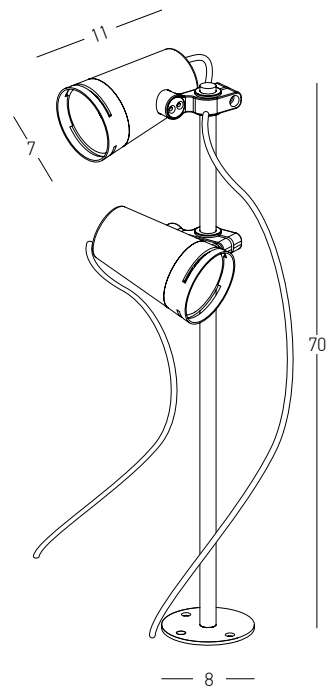

Power 13W
Input 220-240V, 50/60Hz
Color Temperature 3000K
Lumen 1162Lm
Cri 90
IP 54
Dimensions L: 11cm W: 11cm H: 70cm
Base Ø: 8cm H: 0.5cm
Beam Angle 40°
Spots Ø: 5-7cm L: 11cm
Material Aluminium - Tempered Glass
Special Feature 110cm Cable Available (2 pcs)
Movable - Rotational Spots
Base Included

Color Dark Brown / Code E299