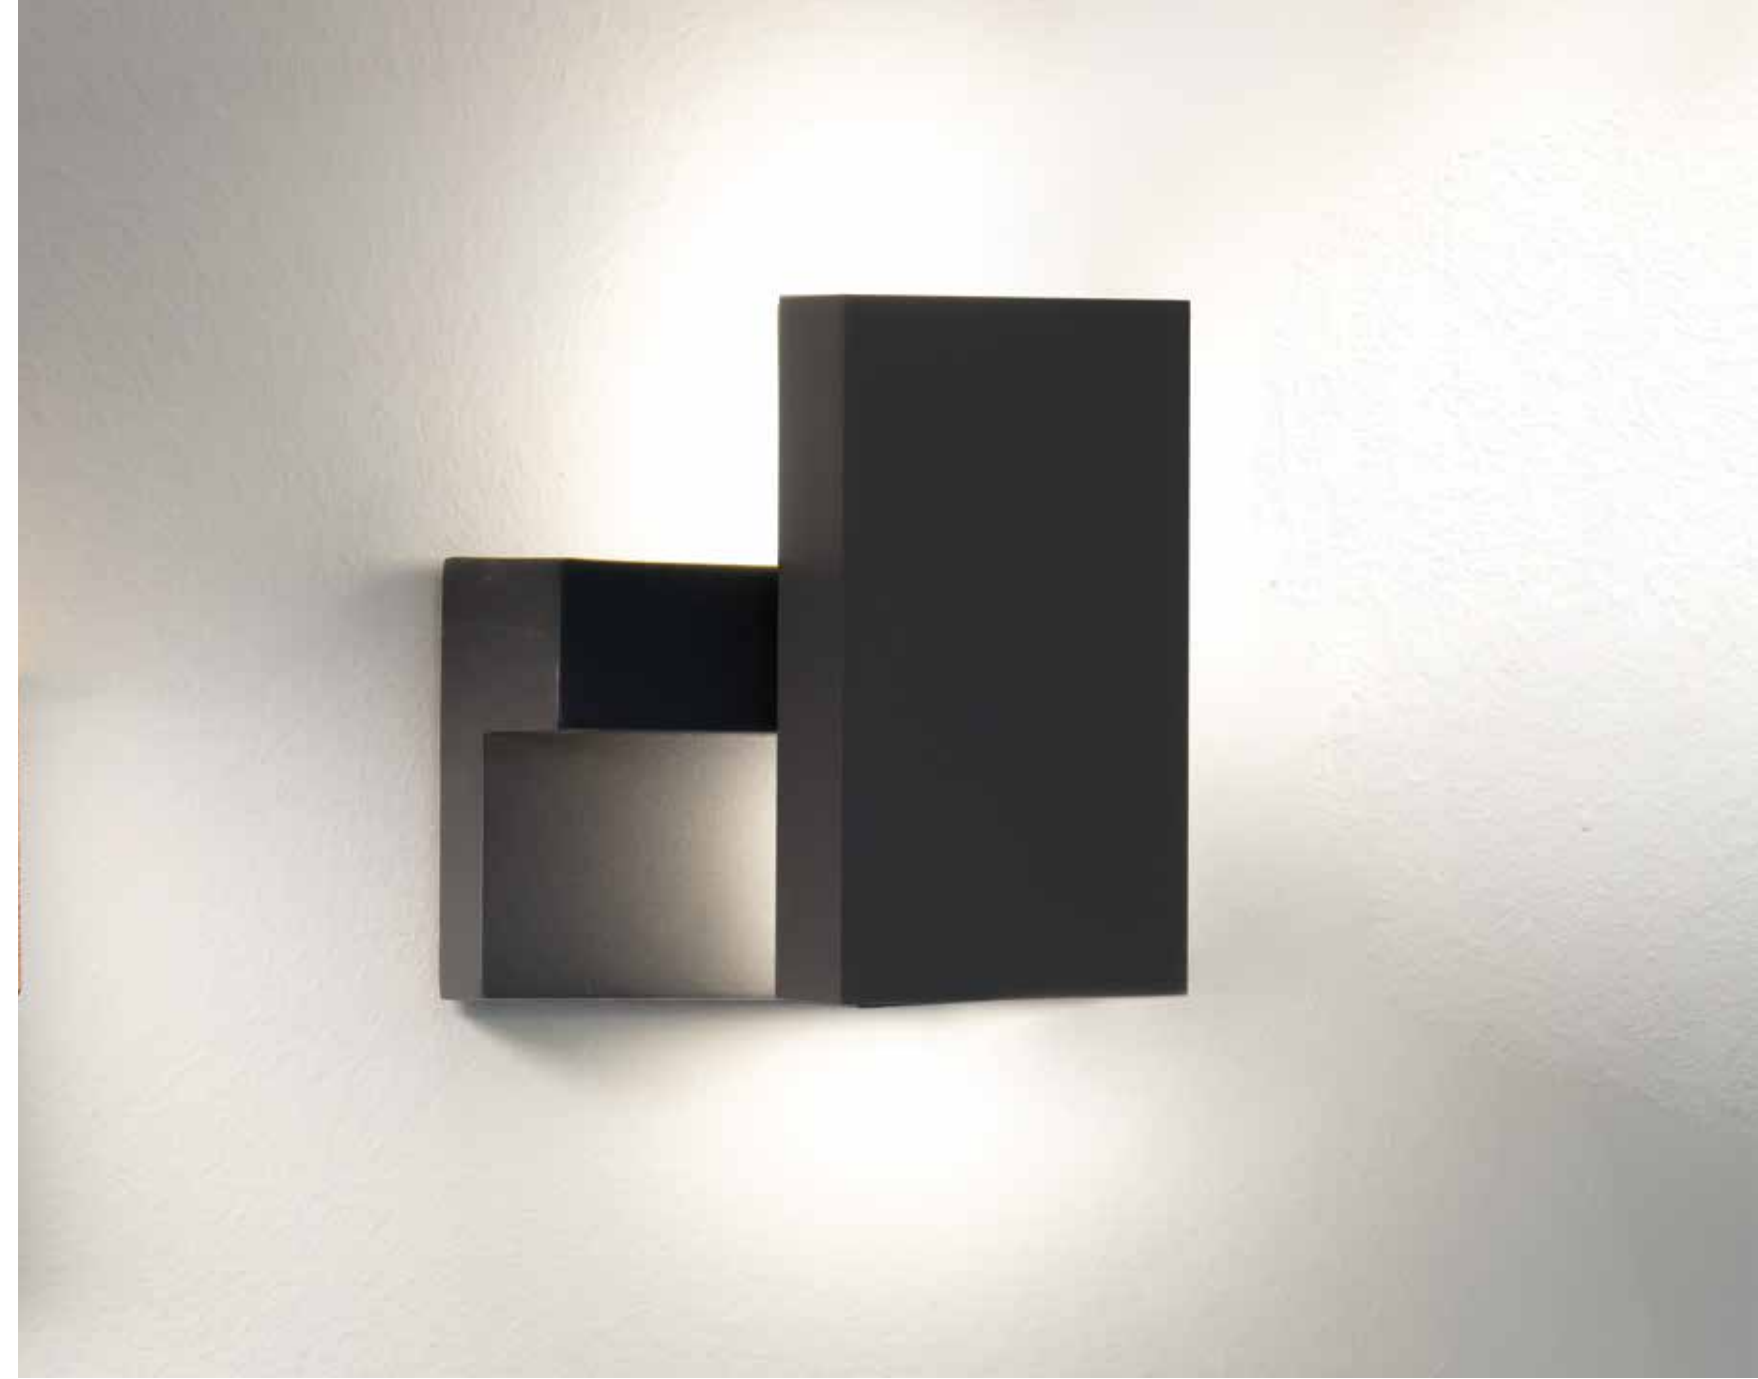

Power 8W
Input 220-240V, 50/60Hz
Color Temperature 3000K
Lumen 336Lm
Cri 80
IP 65
Dimensions L: 6cm W: 11cm H: 11cm
Material Aluminium - Tempered Glass
Color Graphite / **Code E197**

Power 10W
Input 220-240V, 50/60Hz
Color Temperature 3000K
Lumen 810Lm
Cri 80
IP 65
Dimensions L: 7.8cm W: 16cm H: 10-16cm
Material Aluminium - PC Diffuser
Special Feature Movable
Color Graphite / **Code E199**