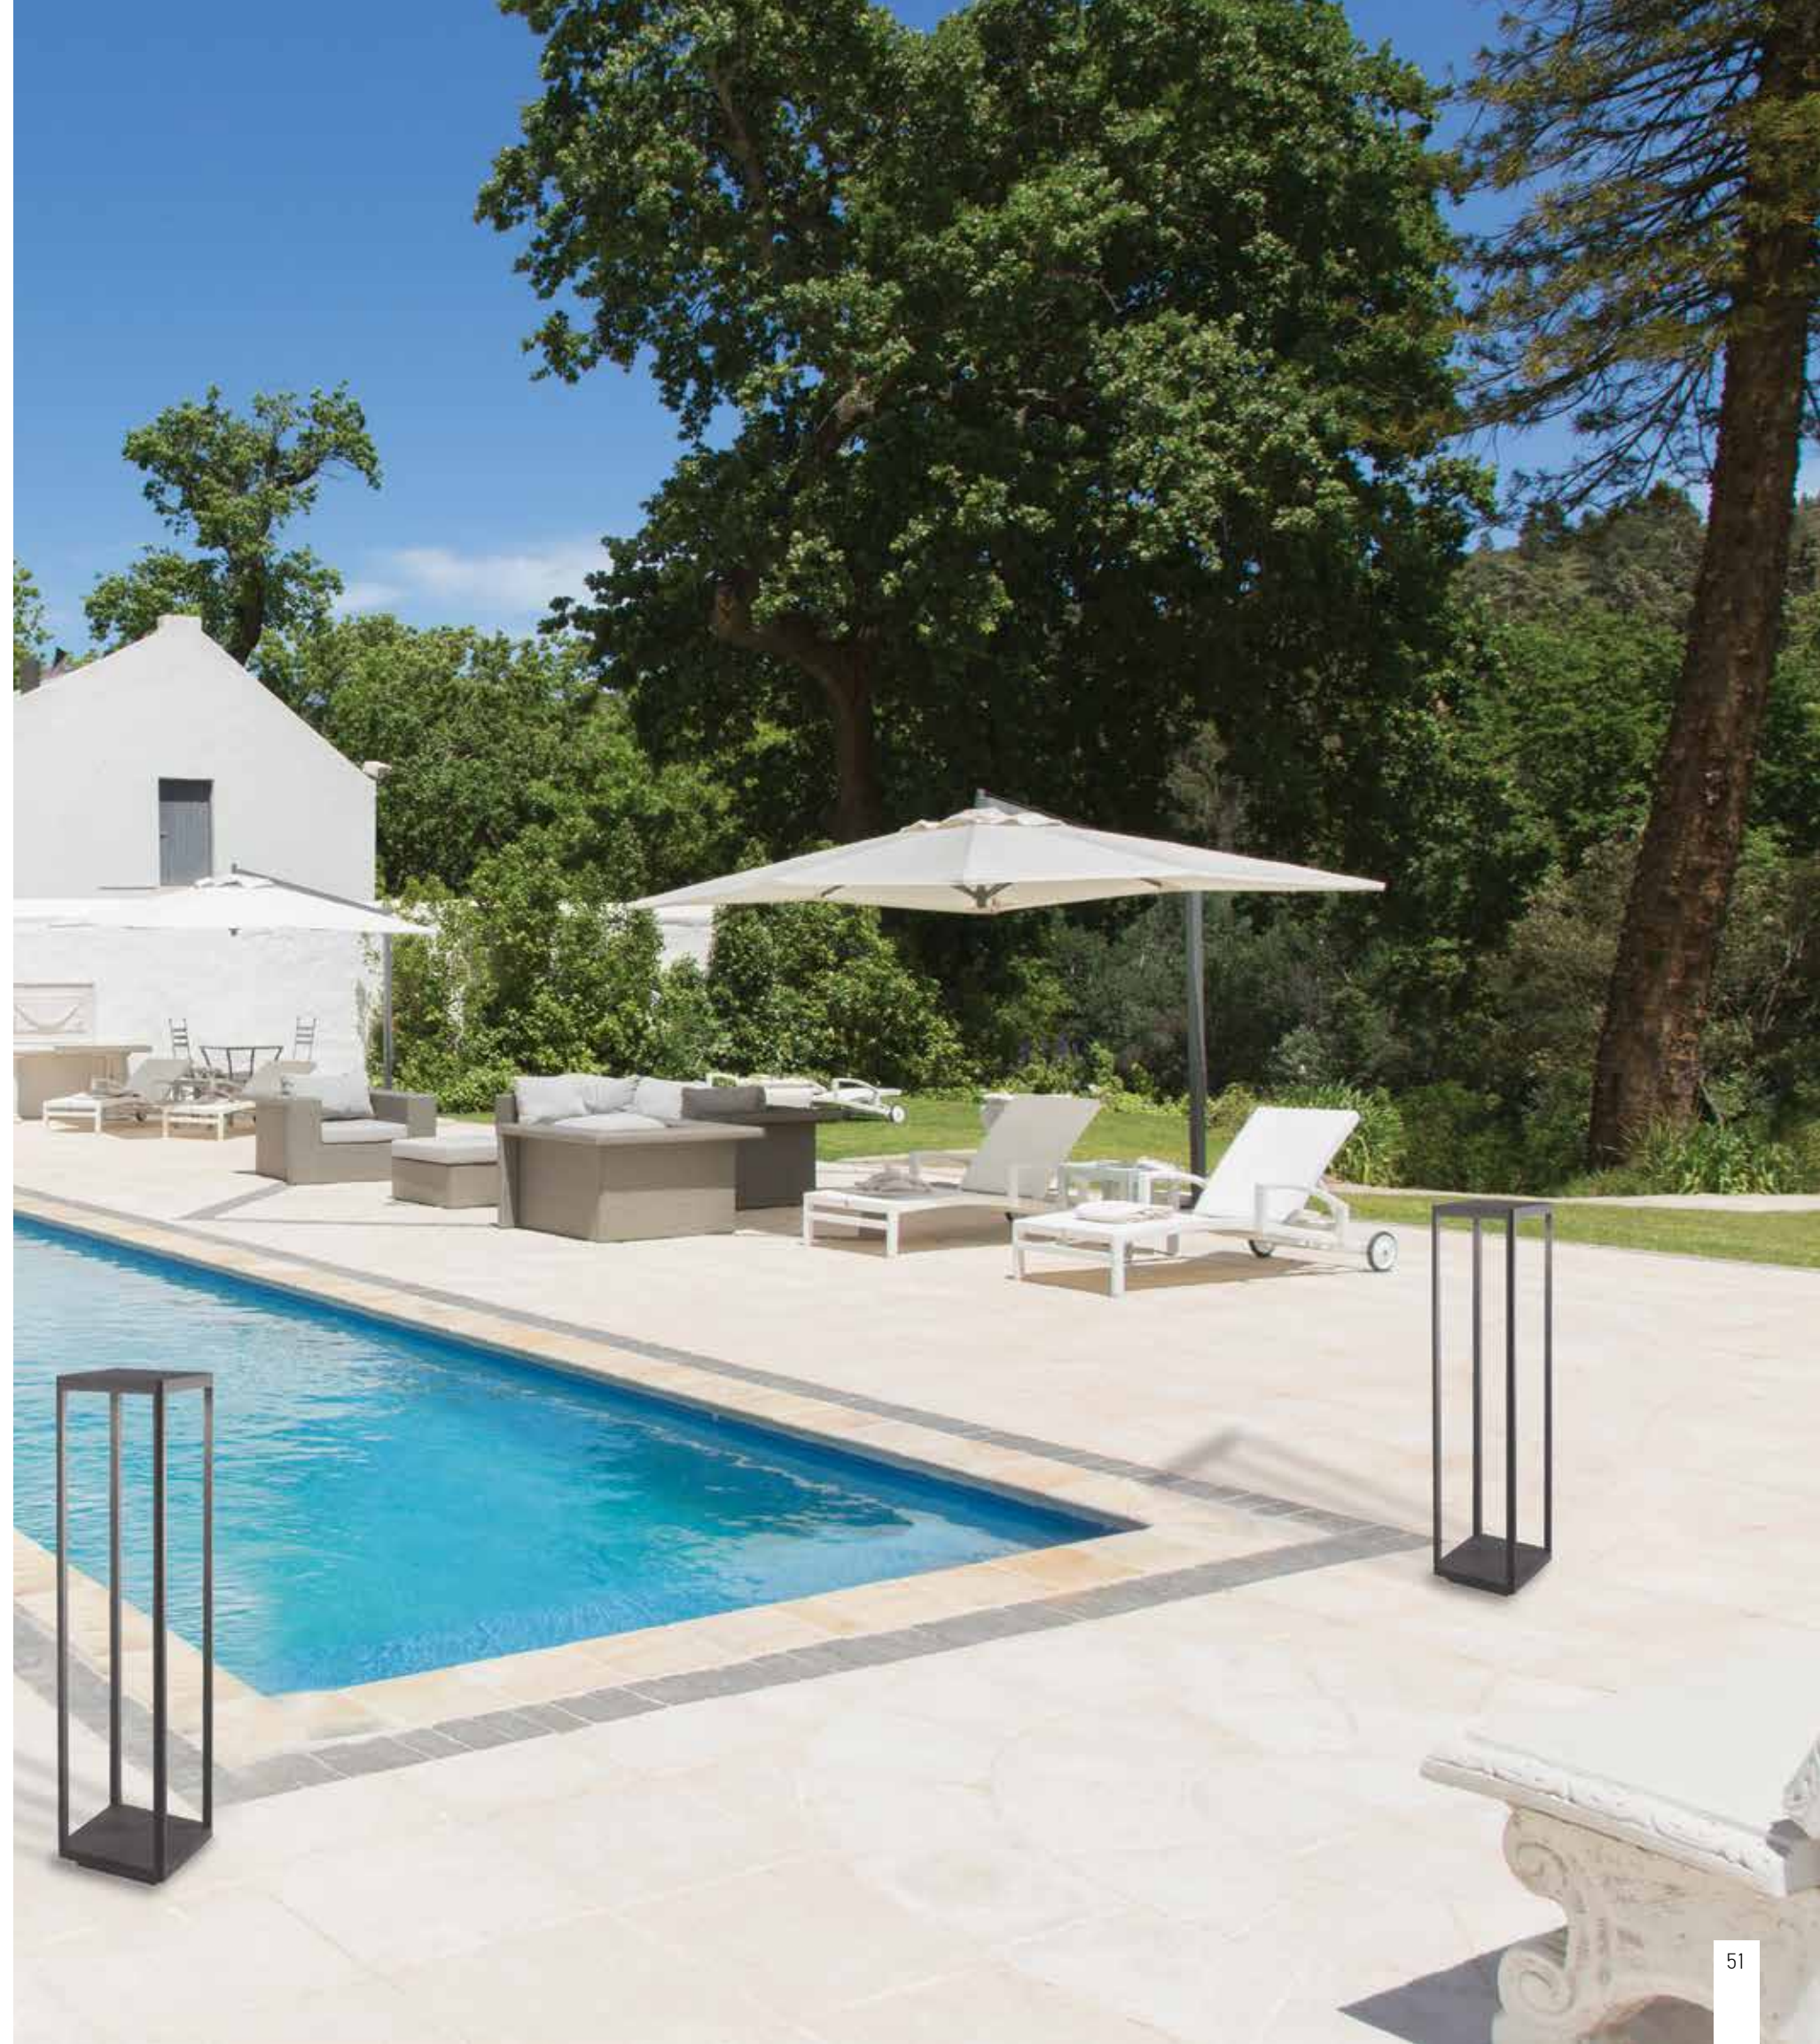

80

18

Power 9W
Input 220-240V, 50/60Hz
Color Temperature 3000K
Lumen 704Lm
Cri 80
IP 54
Dimensions L: 18cm W: 18cm H: 80cm
Material Aluminium - Tempered Glass
Color Graphite / **Code E204**