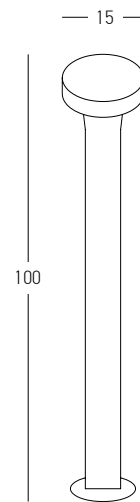

Power 12W
Input 220-240V, 50/60Hz
Color Temperature 3000K
Lumen 920Lm
Cri 80
IP 54
Dimensions Ø: 15cm L: 5.5cm
Material Aluminium - PC Diffuser
Color Graphite / **Code E237**

Power 11W
Input 220-240V, 50/60Hz
Color Temperature 3000K
Lumen 792Lm
Cri 80
IP 65
Dimensions Ø: 15cm H: 100cm
Material Aluminium - PC Diffuser
Color Graphite / **Code E249**