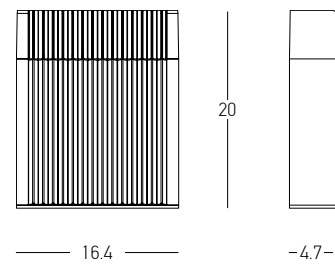

Power 13W
Input 220-240V, 50/60Hz
Color Temperature 3000K
Lumen 638Lm
Cri 80
IP 65
Dimensions L: 4.7cm W: 16.4cm H: 20cm
Material Aluminium - Tempered Glass
Color Graphite / **Code E353**