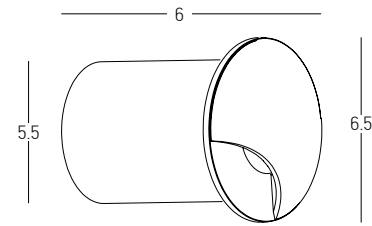

Power 3W
Input 220-240V, 50/60Hz
Color Temperature 3000K
Lumen 230Lm
Cri 90
IP 65
Dimensions Ø: 6.5cm L: 6cm
Material Aluminium - PC Diffuser
Depth Required 6cm
Recessed Mounting Box Ø: 5.5cm L: 6cm (Included)
Color Sandy Black / **Code E300**