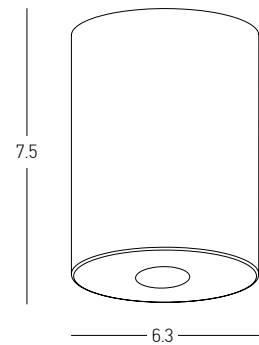

Power 6W
Input 220-240V, 50/60Hz
Color Temperature 3000K
Lumen 500Lm
Cri 90
IP 54
Dimensions Ø: 6.3cm H: 7.5cm
Beam Angle 20°
Material Aluminium - Glass
Special Feature Driver Included
Color Sandy Black / **Code S112**
Color Sandy White / **Code S113**

Power 8W
Input 220-240V, 50/60Hz
Color Temperature 3000K
Lumen 597Lm
Cri 80
IP 65
Dimensions Ø: 9cm H: 11cm
Material Aluminium - Tempered Glass
Color Graphite / **Code E340**