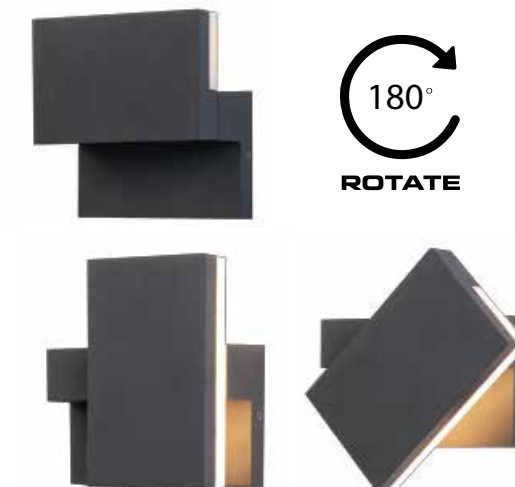

Power 10W
Input 220-240V, 50/60Hz
Color Temperature 3000K
Lumen 810Lm
Cri 80
IP 65
Dimensions L: 7.8cm W: 16cm H: 10-16cm
Material Aluminium - PC Diffuser
Special Feature Movable
Color Graphite / **Code E199**