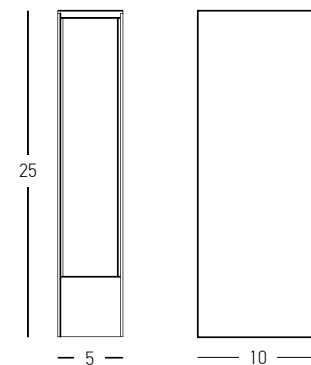

Power 9W
Input 220-240V, 50/60Hz
Color Temperature 3000K
Lumen 720Lm
Cri 80
IP 65
Dimensions L: 5cm W: 10cm H: 25
Material Aluminium - PC Diffuser
Special Feature Double Side Lighting
Color Graphite / **Code E257**