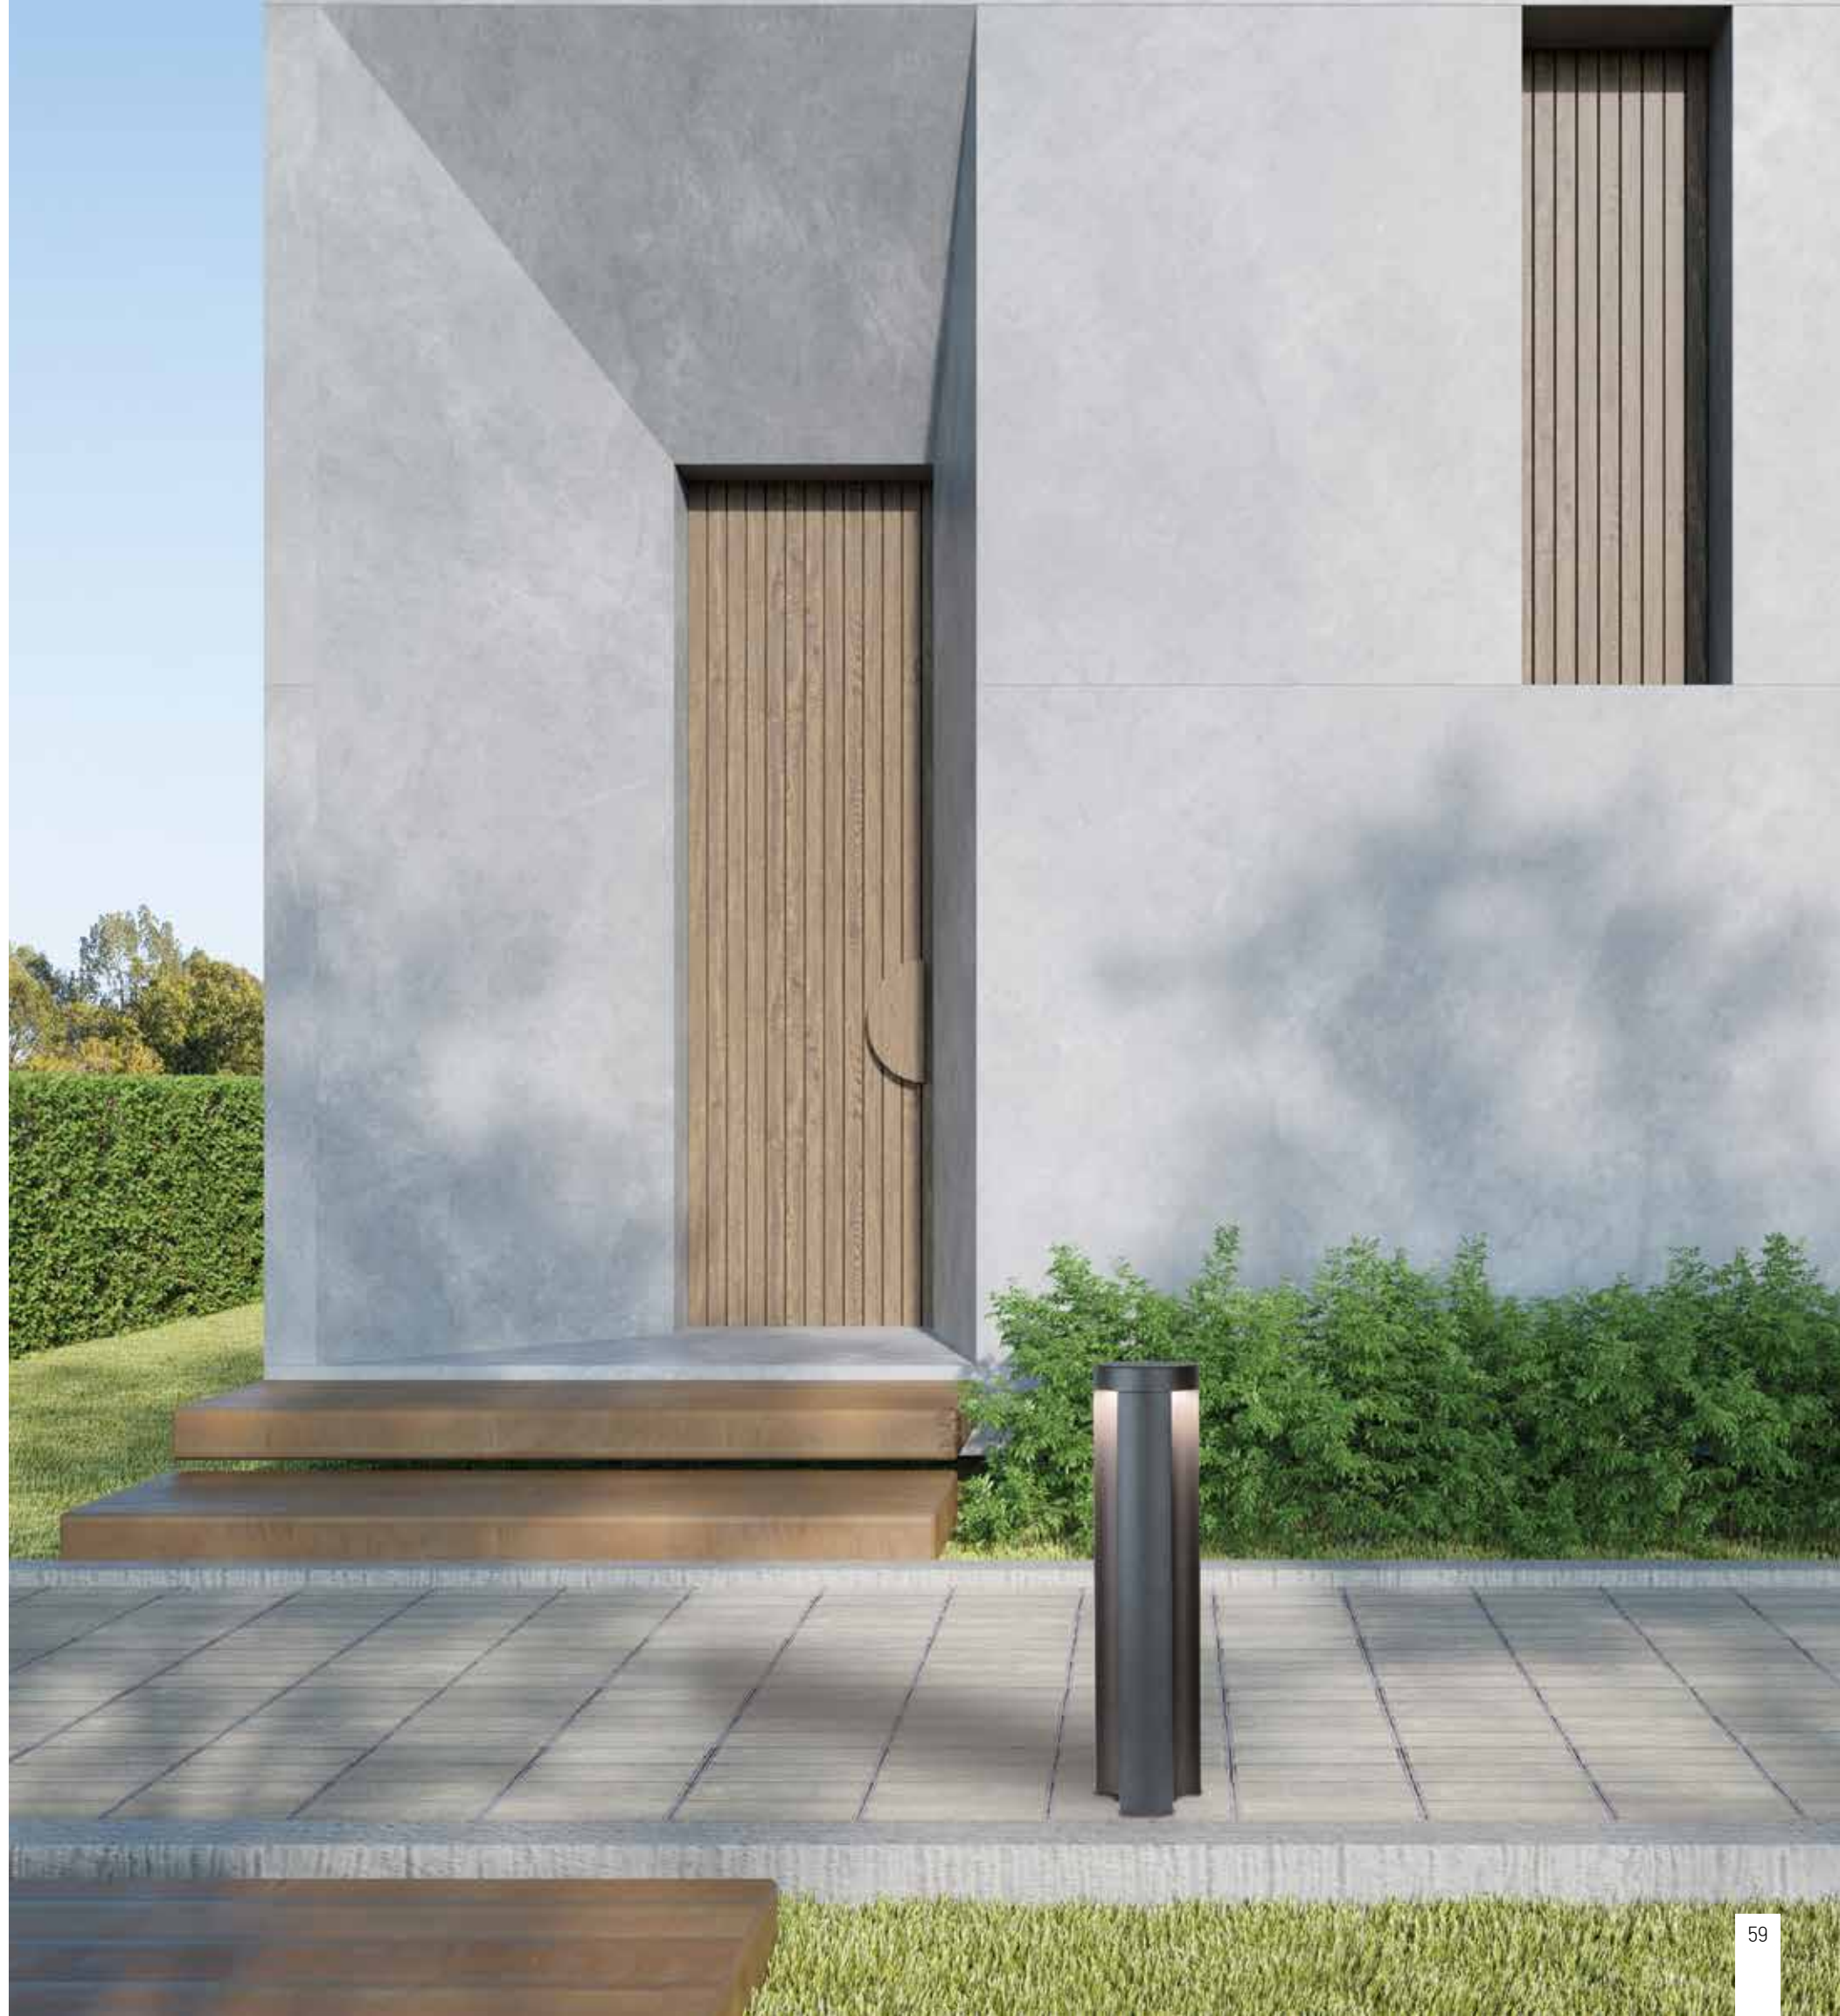

Power 3x 5W
Input 220-240V, 50/60Hz
Color Temperature 3000K
Lumen 1117Lm
Cri 80
IP 54
Dimensions Ø: 12cm H: 45cm
Material Aluminium
Color Graphite / **Code E132**