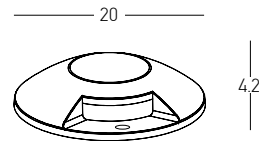

Power 2x 6W
Input 220-240V, 50/60Hz
Color Temperature 3000K
Lumen 600Lm
Cri 80
IP 67
IK 10
Dimensions Ø: 20cm H: 4.2cm
Material Aluminium
Special Feature Surface Ground
Driver Included
Color Grey / **Code Z69058-B**