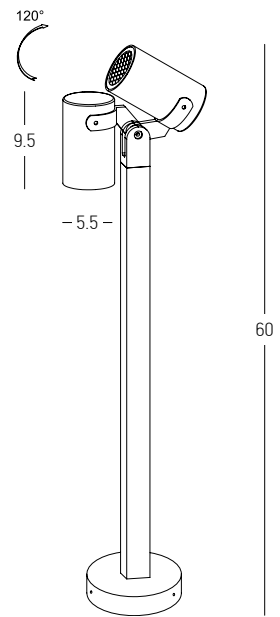

Power 13W
 Input 220-240V, 50/60Hz
 Color Temperature 3000K
 Lumen 1035Lm
 Cri 80
 IP 65
 Dimensions L: 19.5cm W: 14cm H: 50cm
 Beam Angle 120°
 Material Aluminium - PC Diffuser
 Color Graphite / **Code E357**

Power 7W
 Input 220-240V, 50/60Hz
 Color Temperature 3000K
 Lumen 658Lm
 Cri 80
 IP 67
 Dimensions L: 11cm W: 11cm H: 60cm
 Beam Angle 120°
 Material Aluminium - Clear Glass
 Color Graphite / **Code E367**

Bulb 1x GU10
 Power 15W MAX
 Input 220-240V, 50/60Hz
 IP 54
 Dimensions L: 11.5cm W: 5.5cm H: 60cm
 Base Ø: 11.5cm H: 3cm
 Spot Dimensions Ø: 5.5cm L: 9.5cm
 Material Aluminium - Tempered Glass
 Special Feature Movable Spot
 Honeycomb Included
 Color Graphite / **Code E325**