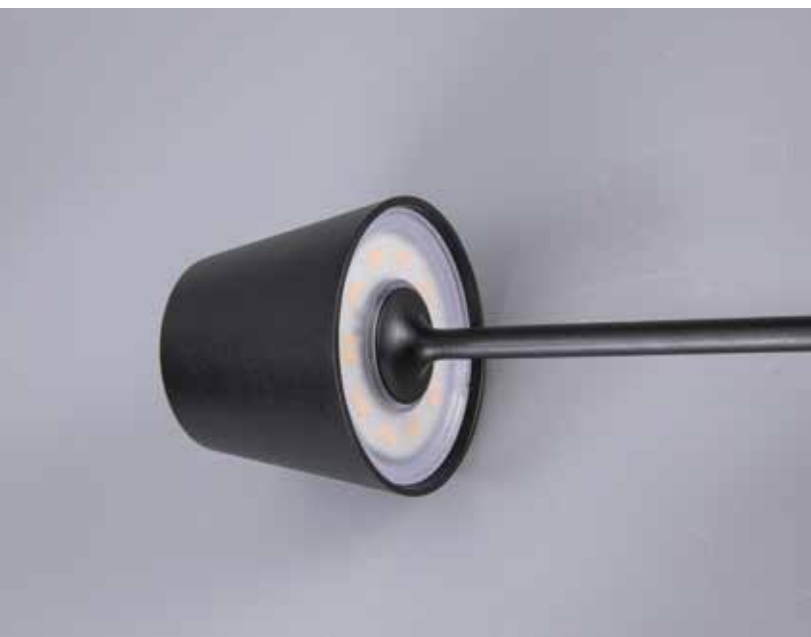

Power 1.5W
 Input 220-240V, 50/60Hz
 Color Temperature 3000K
 Lumen 125Lm
 Cri 80
 IP 54
 Dimensions Ø: 6.6cm H: 26.8cm
 3 Steps Dimming 10%, 50%, 100%
 Material Aluminium - PC Diffuser
 Special Feature Shade Ø: 6.6cm H: 5.9cm
 Portable Table Lamp
 Charging Base with USB Cable Included