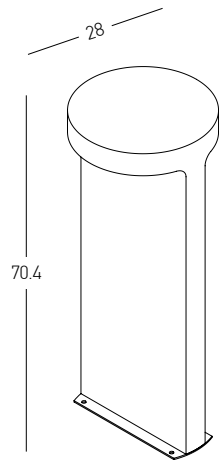

Power 8W
Input 220-240V, 50/60Hz
Color Temperature 3000K
Lumen 490Lm
Cri 80
IP 65
Dimensions L: 19cm W: 28cm H: 70.4cm
Material Concrete
Color Natural Concrete / **Code E383**

Power 2x 8W
Input 220-240V, 50/60Hz
Color Temperature 3000K
Lumen 780Lm
Cri 80
IP 65
Dimensions Ø: 28cm H: 70.4cm
Material Concrete
Color Natural Concrete / **Code E384**