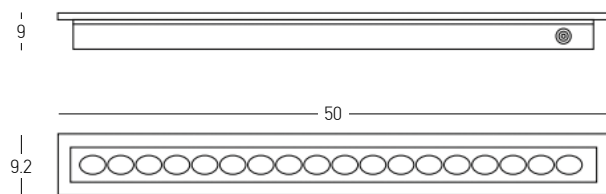

Power 9W
Input 220-240V, 50/60Hz
Color Temperature 3000K
Lumen 720Lm
Cri 80
IP 67
IK 10
Dimensions L: 50cm W: 9.2cm H: 9cm
Beam Angle 45°
Material Aluminium - Stainless Steel - Tempered Glass
Depth Required 11cm
Recessed Mounting Box Included
Special Feature 50cm Cable Available
Driver Included

Color Stainless Steel / Code E366