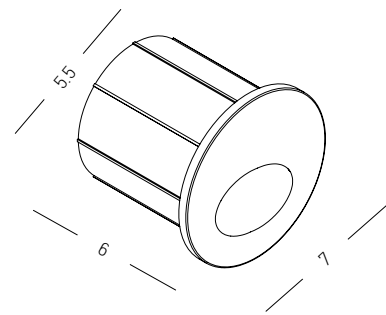

Power 3W
Input 220-240V, 50/60Hz
Color Temperature 3000K
Lumen 133Lm
Cri 90
IP 65
Dimensions Ø: 7cm L: 6.5cm
Material Aluminium - Tempered Glass
Depth Required 6cm
Recessed Mounting Box Ø: 5.5cm L: 6cm (Included)
Color Sandy White / **Code E320**