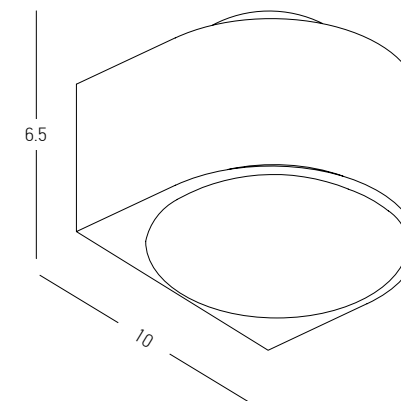

Power 2x 5W
Input 220-240V, 50/60Hz
Color Temperature 3000K
Lumen 929Lm
Cri 90
IP 54
Dimensions L: 11cm W: 10cm H: 6.5cm
Material Aluminium - Tempered Glass
Special Feature Up - Down Lighting
Color Graphite / **Code E317**