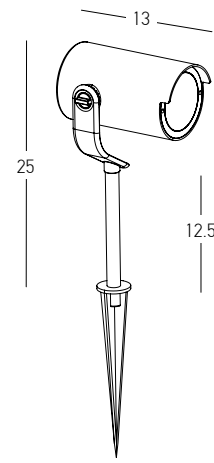

Bulb 1x GU10
Power 20W MAX
Input 220-240V, 50/60Hz
IP 65
Dimensions Ø: 7.5cm L: 13cm H: 25cm
Base Ø: 6cm H: 0.5cm
Material Aluminium - Tempered Glass
Special Feature 40cm Cable Available
Movable Spot
Spike & Base Included
Waterproof Connector Included
Color Dark Brown / Code E284