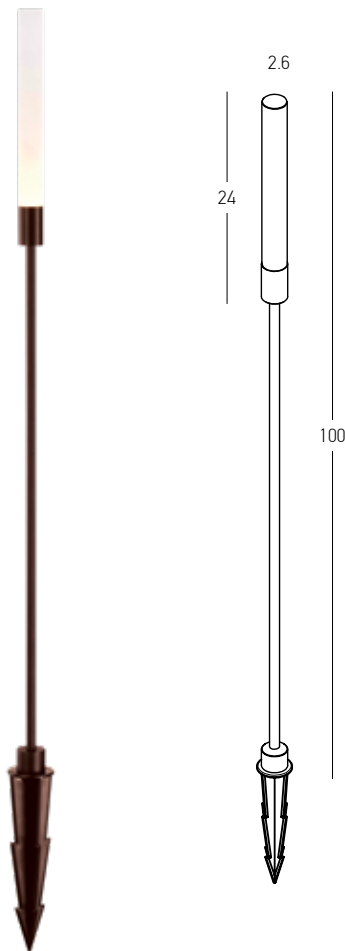

Power 3W
Input 24V
Color Temperature 3000K
Lumen 180Lm
Cri 80
IP 65
Dimensions Ø: 2.6cm H: 60cm
Base Ø: 10cm H: 2cm
Material Aluminium - Acrylic
Special Feature 30cm Cable Available
Spike & Base Included
Recommended Driver D-20-24 (Not Included)
In Parallel Connection 1-6 pcs

Color Dark Brown / **Code E372**

Power 3W
Input 24V
Color Temperature 3000K
Lumen 180Lm
Cri 80
IP 65
Dimensions Ø: 2.6cm H: 100cm
Base Ø: 10cm H: 2cm
Material Aluminium - Acrylic
Special Feature 30cm Cable Available
Spike & Base Included
Recommended Driver D-20-24 (Not Included)
In Parallel Connection 1-6 pcs

Color Dark Brown / **Code E373**

Driver **D-20-24**
Power 20W
Input 220-240V, 50/60Hz
Output 24V
Dimensions L: 12cm W: 4cm H: 2.5cm
IP 20

Waterproof Connection Box 1in / 1out , 16A , 450V
IP 67
Color Black / **Code Z0800-BA**