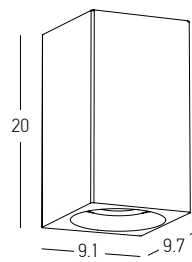

Power 4W
Input 220-240V, 50/60Hz
Color Temperature 3000K
Lumen 340Lm
Cri 80
IP 65
Dimensions L: 9.7cm W: 9.1cm H: 10.5cm
Beam Angle 36°
Dimmable Triac ☐
Material Concrete - Aluminium
Color Natural Concrete / **Code E253**

Power 2x 4W
Input 220-240V, 50/60Hz
Color Temperature 3000K
Lumen 600Lm
Cri 80
IP 65
Dimensions L: 9.7cm W: 9.1cm H: 20cm
Beam Angle 36°
Dimmable Triac ☐
Material Concrete - Aluminium
Color Natural Concrete / **Code E254**