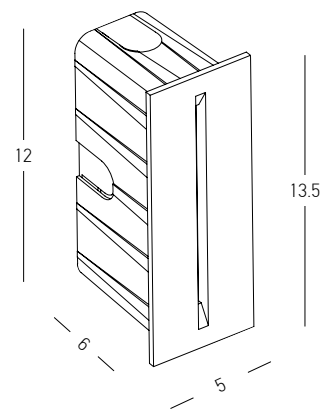

Power	3W
Input	220-240V, 50/60Hz
Color Temperature	3000K
Lumen	92Lm
Cri	90
IP	65
Dimensions	L: 6.5cm W: 5cm H: 13.5cm
Material	Aluminium - Tempered Glass
Depth Required	6cm
Recessed Mounting Box	L: 6cm W: 4.3cm H: 12.6cm (Included)
Color	Sandy White / Code E322