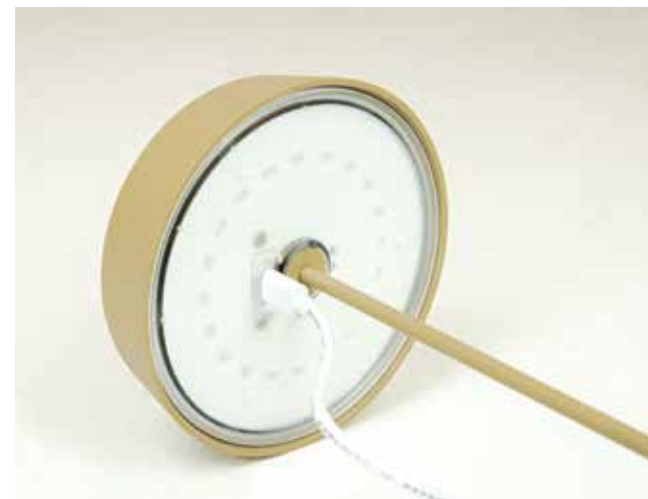

Power	2.2W
Input	220-240V, 50/60Hz
Color Temperature	3000K
Lumen	210Lm
Cri	80
IP	54
Dimensions	Ø: 12cm H: 30cm
3 Steps Dimming	10%, 50%, 100%
Material	Aluminium - PC Diffuser
Special Feature	Shade Ø: 12cm H: 5cm Portable Table Lamp USB Cable & Adaptor Included
Color	Sandy Black / Code E289
Color	Sandy White / Code E290
Color	Gold Matt / Code E291

☀ Touch Dimming ☀