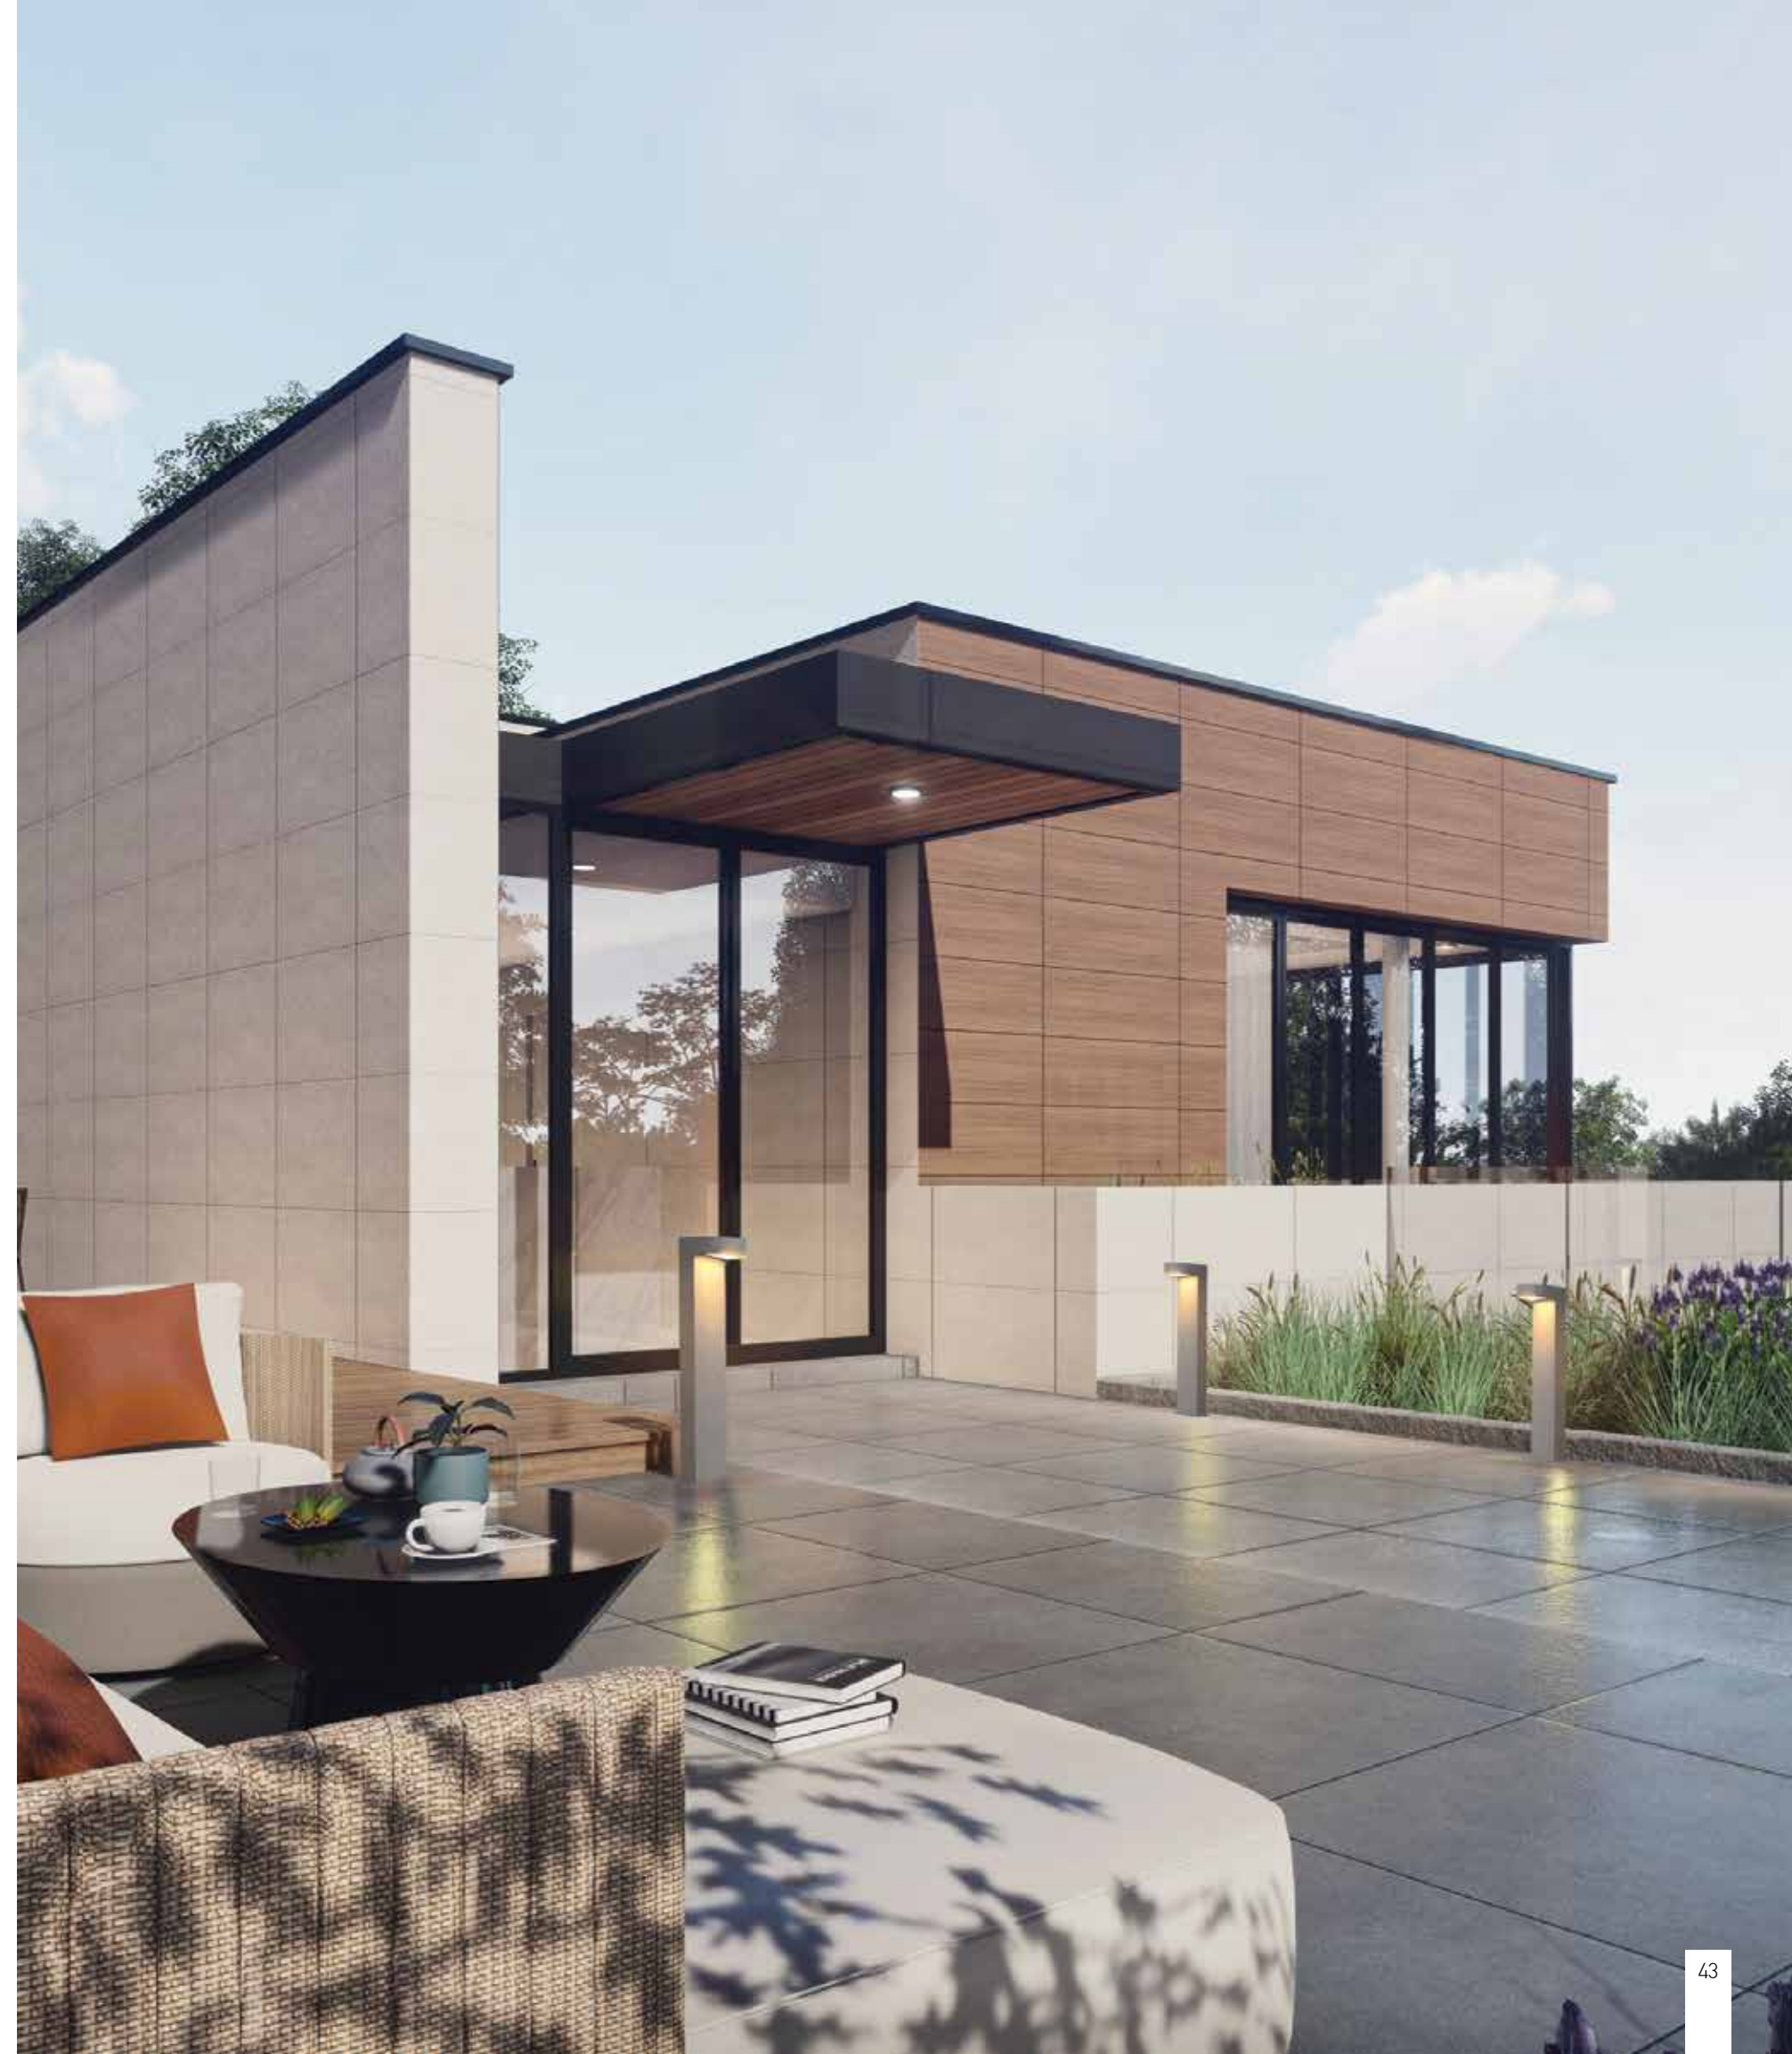

Power 2x 8W
Input 220-240V, 50/60Hz
Color Temperature 3000K
Lumen 780Lm
Cri 80
IP 65
Dimensions Ø: 28cm H: 70.4cm
Material Concrete
Color Natural Concrete / **Code E384**