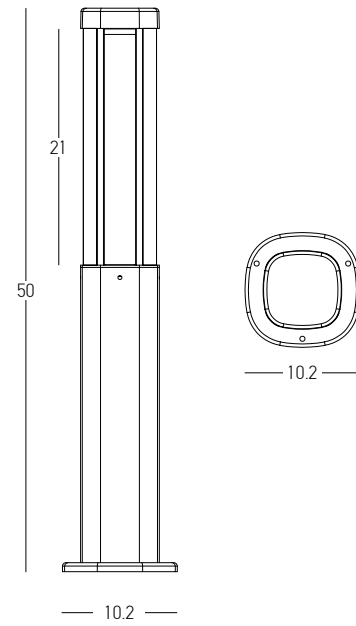

Power 7W
Input 220-240V, 50/60Hz
Color Temperature 3000K
Lumen 658Lm
Cri 80
IP 67
Dimensions L: 11cm W: 11cm H: 60cm
Beam Angle 120°
Material Aluminium - Clear Glass
Color Graphite / **Code E367**

Power 7W
Input 220-240V, 50/60Hz
Color Temperature 3000K
Lumen 533Lm
Cri 80
IP 54
Dimensions L: 10.2cm W: 10.2cm H: 50cm
Beam Angle 120°
Material Aluminium - PC Diffuser
Color Graphite / **Code E355**