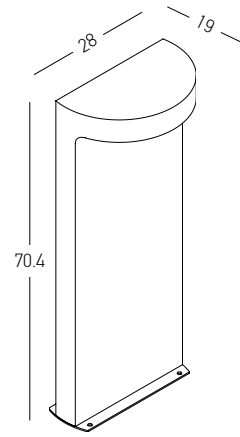

Power 8W
Input 220-240V, 50/60Hz
Color Temperature 3000K
Lumen 490Lm
Cri 80
IP 65
Dimensions L: 19cm W: 28cm H: 70.4cm
Material Concrete
Color Natural Concrete / **Code E383**