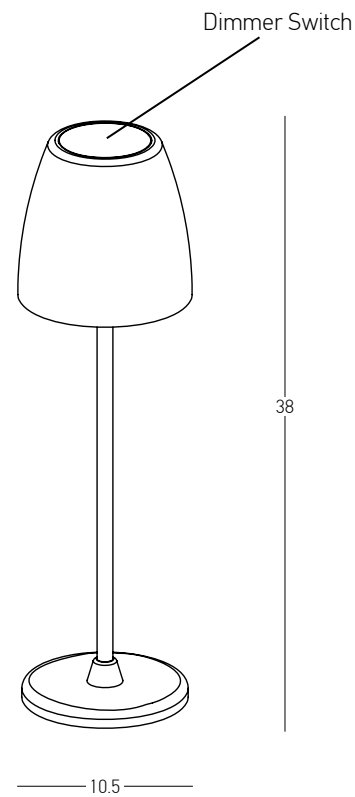

Color White / **Code E398**
 Color Black / **Code E399**
 Color Green / **Code E400**

Power 2W
 Input 220-240V, 50/60Hz
 Color Temperature 3000K
 Lumen 142Lm
 Cri 80
 IP 44
 Dimensions Ø: 11.8cm H: 10cm
 Shade Ø: 11.8cm H: 2cm
 3 Steps Dimming 10%, 50%, 100%
 Material Plastic
 Special Feature Portable Table Lamp
 USB Cable Included

Color White / **Code E401**
 Color Black / **Code E402**

Power	2.2W
Input	220-240V, 50/60Hz
Color Temperature	3000K
Lumen	210Lm
Cri	80
IP	54
Dimensions	Ø: 12cm H: 30cm
3 Steps Dimming	10%, 50%, 100%
Material	Aluminium - PC Diffuser
Special Feature	Shade Ø: 12cm H: 5cm Portable Table Lamp USB Cable & Adaptor Included
Color	Sandy Black / Code E289
Color	Sandy White / Code E290
Color	Gold Matt / Code E291

☀ Touch Dimming ☀

Power 2W
 Input 220-240V, 50/60Hz
 Color Temperature 3000K
 Lumen 260Lm
 Cri 80
 IP 54
 Dimensions Ø: 10.5cm H: 38cm
 Shade Ø: 11cm H: 11cm
 3 Steps Dimming 10%, 50%, 100%
 Material Aluminium - PC Diffuser
 Special Feature Portable Table Lamp
 USB Cable & Adaptor Included