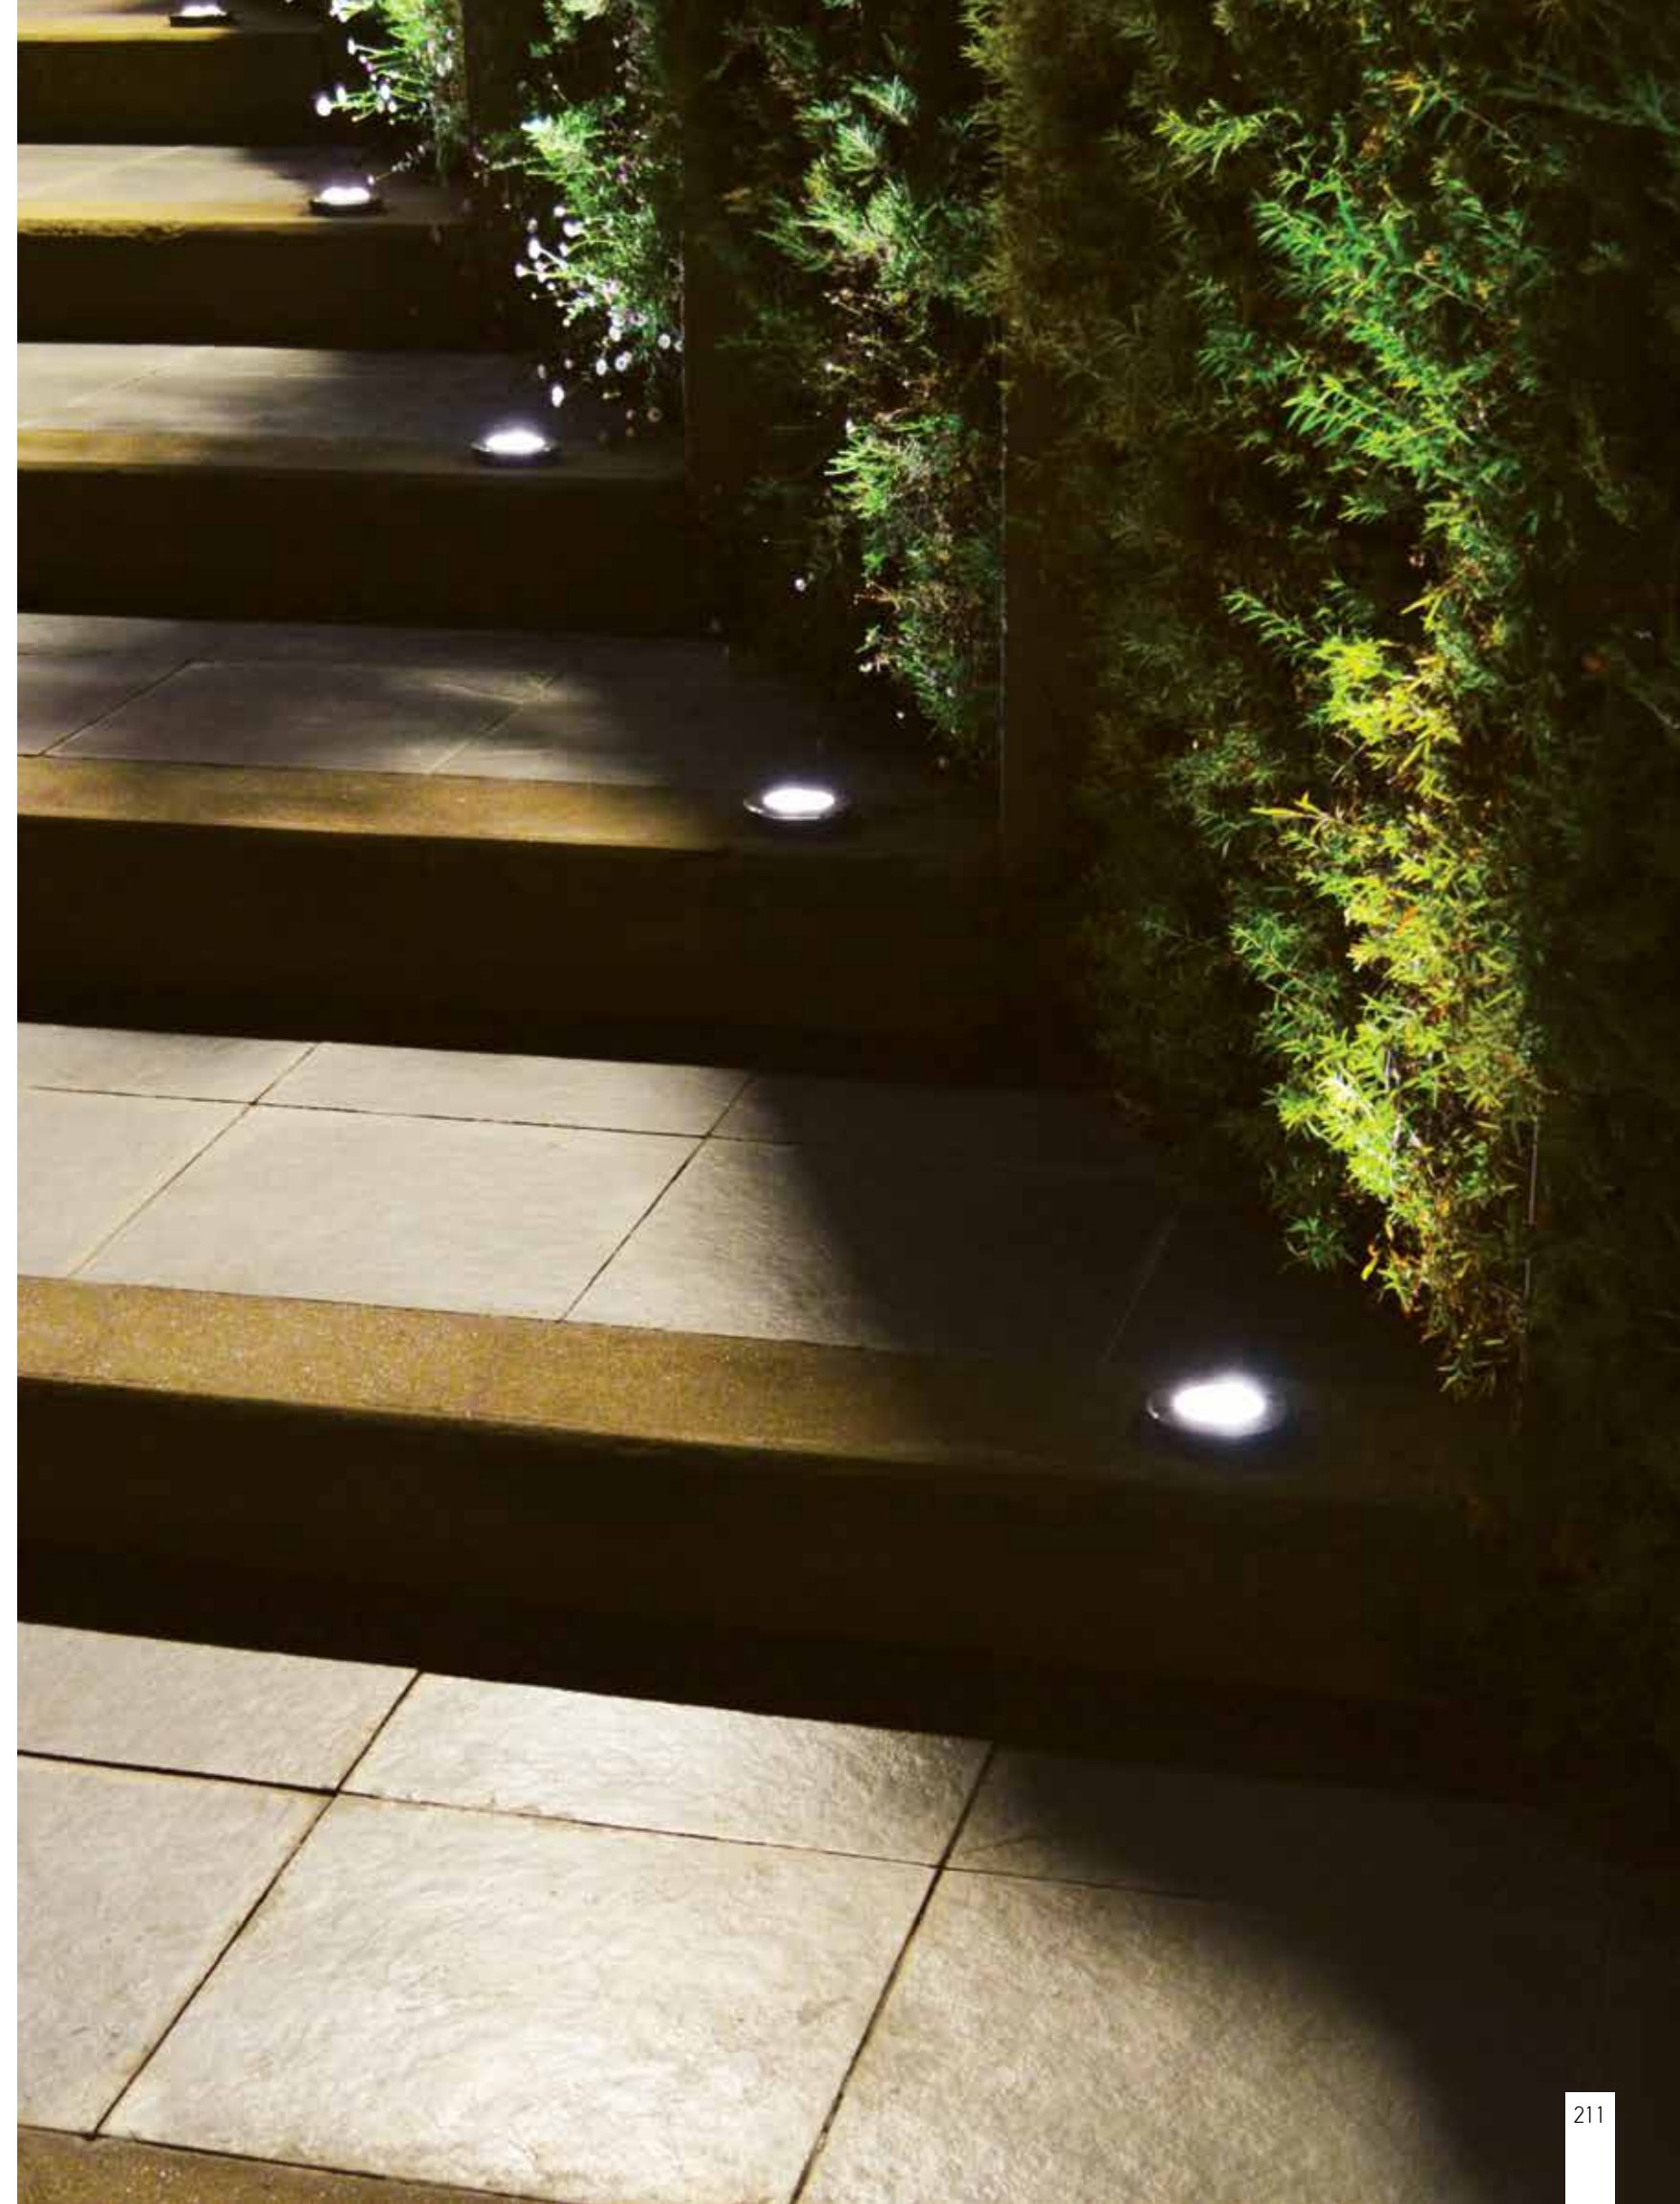

Bulb 1x GU10 LED
Power 10W MAX
Input 220-240V, 50/60Hz
IP 65
IK 8
Dimensions Ø: 10cm H: 10cm
Material Stainless Steel - Tempered Glass
Depth Required 11cm
Recessed Mounting Box Included
Special Feature 50cm Cable Available
GU10 Lampholder Included
Color Stainless Steel / **Code E359**

Power 6W
Input 220-240V, 50/60Hz
Color Temperature 3000K
Lumen 618Lm
Cri 80
IP 67
IK 8
Dimensions Ø: 10cm H: 9.5cm
Beam Angle 36°
Material Stainless Steel - Tempered Glass
Depth Required 12cm
Recessed Mounting Box Included
Special Feature Driver Included
Color Stainless Steel / **Code E189**