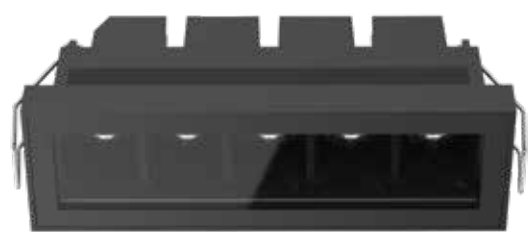

Power 12W
Input 220-240V, 50/60Hz
Color Temperature 3000K
Lumen 757Lm
Cri 90
IP 65
Dimensions L: 15.7cm W: 5cm H: 6.8cm
Cutting Hole 14.2 x 3.5cm
Beam Angle 40°
Non Dimmable ☒
Material Stainless Steel - Aluminium - Tempered Glass
Depth Required IT: 6cm
Driver Included
Color Sandy Black / **Code E332**
Sandy White / **Code E333**