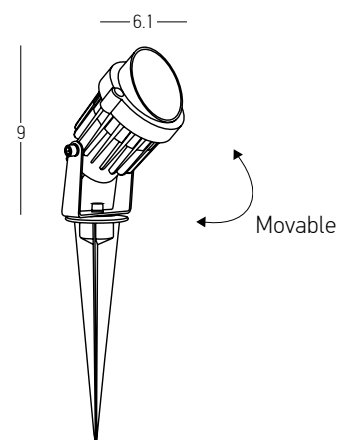

Power 5W
Input 220-240V, 50/60Hz
Color Temperature 3000K
Lumen 380Lm
Cri 80
IP 65
Dimensions Ø: 6.1cm H: 9cm
Beam Angle 36°
Material Aluminium - Tempered Glass
Special Feature 20cm Cable Available
Movable Spot
Spike Included

Color Graphite / **Code E153**