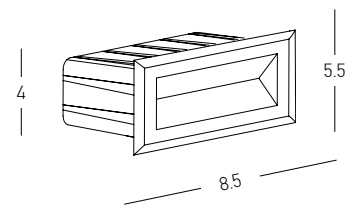

Power 3W
Input 220-240V, 50/60Hz
Color Temperature 3000K
Lumen 195Lm
Cri 80
IP 65
Dimensions L: 6.5cm W: 8.5cm H: 5.5cm
Material Aluminium - Tempered Glass
Depth Required 6cm
Recessed Mounting Box L: 6cm W: 8cm H: 4cm (Included)

Color Graphite / **Code E323**