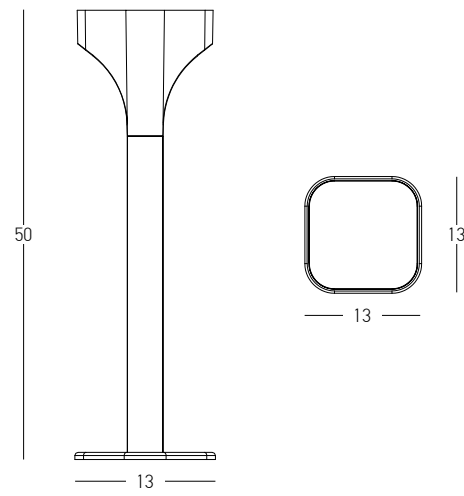

Power 11W
Input 220-240V, 50/60Hz
Color Temperature 3000K
Lumen 993Lm
Cri 80
IP 65
Dimensions L: 13cm W: 13cm H: 50cm
Beam Angle 120°
Material Aluminium - PC Diffuser
Special Feature Double Sided Lighting
Color Graphite / **Code E356**