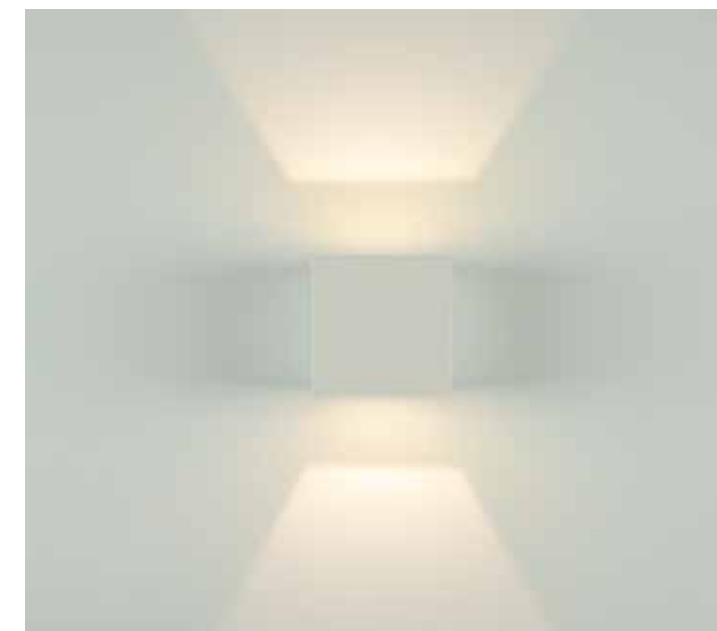

OUTDOOR LIGHTING | WALL

Power 2x 3W
Input 220-240V, 50/60Hz
Color Temperature 3000K
Lumen 480Lm
Cri 80
IP 54
Dimensions L: 6.5cm W: 11cm H: 17.5cm
Material Aluminium - Tempered Glass
Special Feature Up - Down Lighting
Color Graphite / **Code E135**
Color Sandy White / **Code E156**

Power 2x 3W
Input 220-240V, 50/60Hz
Color Temperature 3000K
Lumen 480Lm
Cri 80
IP 54
Dimensions L: 8.2cm W: 8cm H: 8cm
Material Aluminium - Tempered Glass
Special Feature Movable
Up - Down Lighting

Color Graphite / **Code E109**
Color Sandy White / **Code E159**