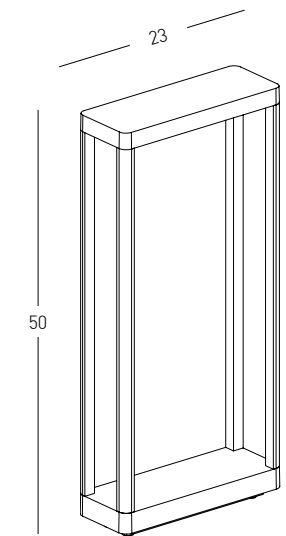

Power 8W
Input 220-240V, 50/60Hz
Color Temperature 3000K
Lumen 481Lm
Cri 80
IP 65
Dimensions L: 12cm W: 15cm H: 26cm
Material Aluminium - PC Diffuser
Color Graphite / **Code E336**

Power 8W
Input 220-240V, 50/60Hz
Color Temperature 3000K
Lumen 587Lm
Cri 80
IP 65
Dimensions L: 8.5cm W: 23cm H: 20cm
Material Aluminium - Clear Glass
Color Graphite / **Code E334**

Power 8W
Input 220-240V, 50/60Hz
Color Temperature 3000K
Lumen 587Lm
Cri 80
IP 65
Dimensions L: 8.5cm W: 23cm H: 50cm
Material Aluminium - Clear Glass
Color Graphite / **Code E335**