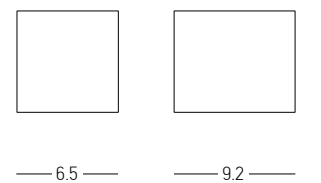

Bulb 2x GU10
Power 15W MAX
Input 220-240V, 50/60Hz
IP 54
Dimensions L: 9.2cm W: 6.5cm H: 15cm
Material Aluminium - Tempered Glass
Special Feature Up - Down Lighting
Color Graphite / **Code E124**

Bulb 1x GU10
Power 15W MAX
Input 220-240V, 50/60Hz
IP 54
Dimensions L: 9.2cm W: 6.5cm H: 9cm
Material Aluminium - Tempered Glass
Color Graphite / **Code E123**

Bulb 2x GU10
Power 15W MAX
Input 220-240V, 50/60Hz
IP 54
Dimensions L: 9.2cm W: 6.5cm H: 15cm
Material Aluminium - Tempered Glass
Special Feature Up - Down Lighting
Color Graphite / **Code E122**

Bulb 1x GU10
Power 15W MAX
Input 220-240V, 50/60Hz
IP 54
Dimensions L: 9.2cm W: 6.5cm H: 9cm
Material Aluminium - Tempered Glass
Color Graphite / **Code E121**