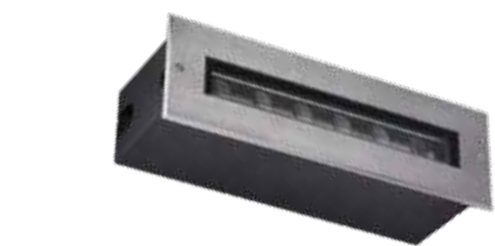

Power 9W
Input 220-240V, 50/60Hz
Color Temperature 3000K
Lumen 720Lm
Cri 80
IP 67
IK 10
Dimensions L: 50cm W: 9.2cm H: 9cm
Beam Angle 45°
Material Aluminium - Stainless Steel - Tempered Glass
Depth Required 11cm
Recessed Mounting Box Included
Special Feature 50cm Cable Available
Driver Included

Color Stainless Steel / Code E366

Power 9W
Input 220-240V, 50/60Hz
Color Temperature 3000K
Lumen 720Lm
Cri 80
IP 67
IK 10
Dimensions L: 33cm W: 10.5cm H: 12.5cm
Beam Angle 45°
Material Aluminium - Stainless Steel - Tempered Glass
Depth Required 14.5cm
Recessed Mounting Box Included
Special Feature Externally Adjustable Light on the frame
50cm Cable Available
Driver Included

Color Stainless Steel / Code E365