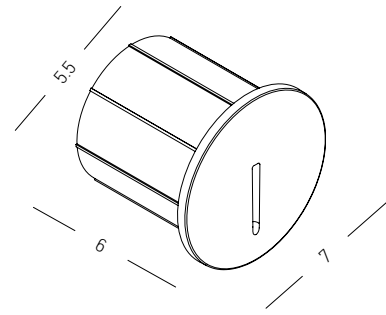

Power 3W
Input 220-240V, 50/60Hz
Color Temperature 3000K
Lumen 92Lm
Cri 90
IP 65
Dimensions Ø: 7cm L: 6.5cm
Material Aluminium - Tempered Glass
Depth Required 6cm
Recessed Mounting Box Ø: 5.5cm L: 6cm (Included)
Color Sandy White / **Code E321**