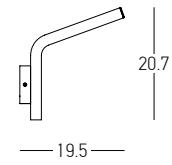

Power 9W
Input 220-240V, 50/60Hz
Color Temperature 3000K
Lumen 785Lm
Cri 80
IP 54
Dimensions L: 19.5cm W: 6cm H: 20.7cm
Material Aluminium - PC Diffuser
Color Graphite / **Code E205**