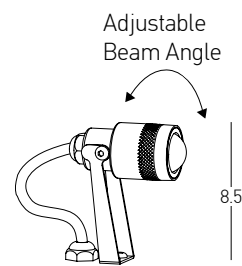

Power 2.1W
Input 220-240V, 50/60Hz
Color Temperature 2700K
Lumen 168Lm
Cri 80
IP 54
Dimensions L: 8cm H: 8.5cm
Base Ø: 6.6cm H: 4.2cm
Beam Angle 10°-60°
Material Aluminium - Stainless Steel
Special Feature 60cm Cable Available
Stick Ø: 3.2cm H: 8cm
Spike Included
Color Sandy Black / **Code E177-B**

Power 2.1W
Input 3V , 700mA
Color Temperature 2700K
Lumen 168Lm
Cri 80
IP 54
Dimensions L: 8cm H: 8.5cm
Beam Angle 10-60°
Material Aluminium - Stainless Steel
Special Feature 60cm Cable Available
Stick Ø: 3.2cm H: 8cm
Spike Included
Recommended Driver V350-1050 (Not Included)
In Series Connection 1-10 pcs
Color Sandy Black / **Code E177-A**

Driver
Power 34W
Input 220-240V, 50/60Hz
Output 2 - 32V
Dimensions L: 15cm W: 4cm H: 3cm
IP 20

V350-1050