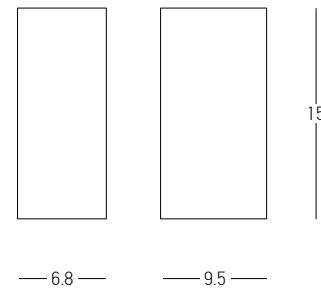

Bulb 2x GU10 LED
Power 7W MAX
Input 220-240V, 50/60Hz
IP 54
Dimensions L: 9.5cm W: 6.8cm H: 15cm
Material ABS - Acrylic
Special Feature Up - Down Lighting
Color Sandy Black / **Code E307**