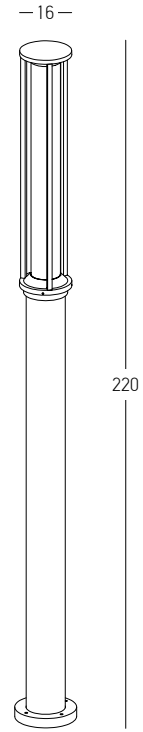

Power 17W
Input 220-240V, 50/60Hz
Color Temperature 3000K
Lumen 1488Lm
Cri 80
IP 65
Dimensions Ø: 16cm H: 220cm
Material Aluminium - PC Diffuser
Color Graphite / **Code E348**