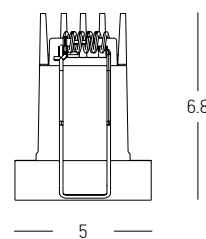

Power 12W
Input 220-240V, 50/60Hz
Color Temperature 3000K
Lumen 757Lm
Cri 90
IP 65
Dimensions L: 15.7cm W: 5cm H: 6.8cm
Cutting Hole 14.2 x 3.5cm
Beam Angle 40°
Non Dimmable ☒
Material Stainless Steel - Aluminium - Tempered Glass
Depth Required IT: 6cm
Driver Included
Color Sandy Black / **Code E332**
Sandy White / **Code E333**