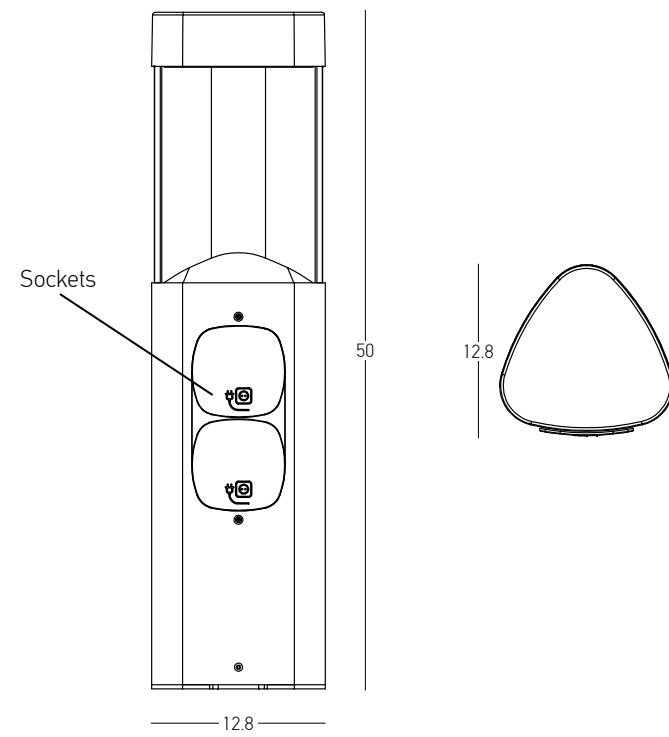

Power 7W
Input 220-240V, 50/60Hz
Color Temperature 3000K
Lumen 639Lm
Cri 80
IP 54
Dimensions L: 12.8cm W: 12.8cm H: 50cm
Material Aluminium - PC Diffuser
Special Feature 2 European Sockets 220-240V
Color Graphite / **Code E354**