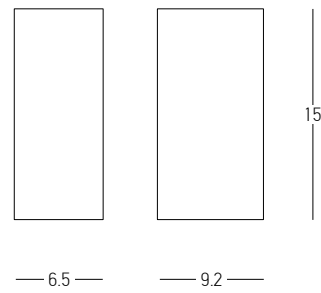

Bulb 2x GU10
Power 15W MAX
Input 220-240V, 50/60Hz
IP 54
Dimensions L: 9.2cm W: 6.5cm H: 15cm
Material Aluminium - Tempered Glass
Special Feature Up - Down Lighting
Color Graphite / **Code E124**