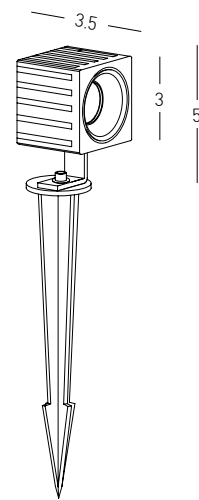

Power 3W
Input 24V
Color Temperature 3000K
Lumen 228Lm
Cri 90
IP 65
Dimensions L: 3cm W: 3.5cm H: 5cm
Beam Angle 36°
Material Aluminium - Tempered Glass
Special Feature Movable Spot
Spike Included
Recommended Driver D-20-24 (Not Included)
In Parallel Connection 1-6 pcs
Color Graphite / **Code E350**