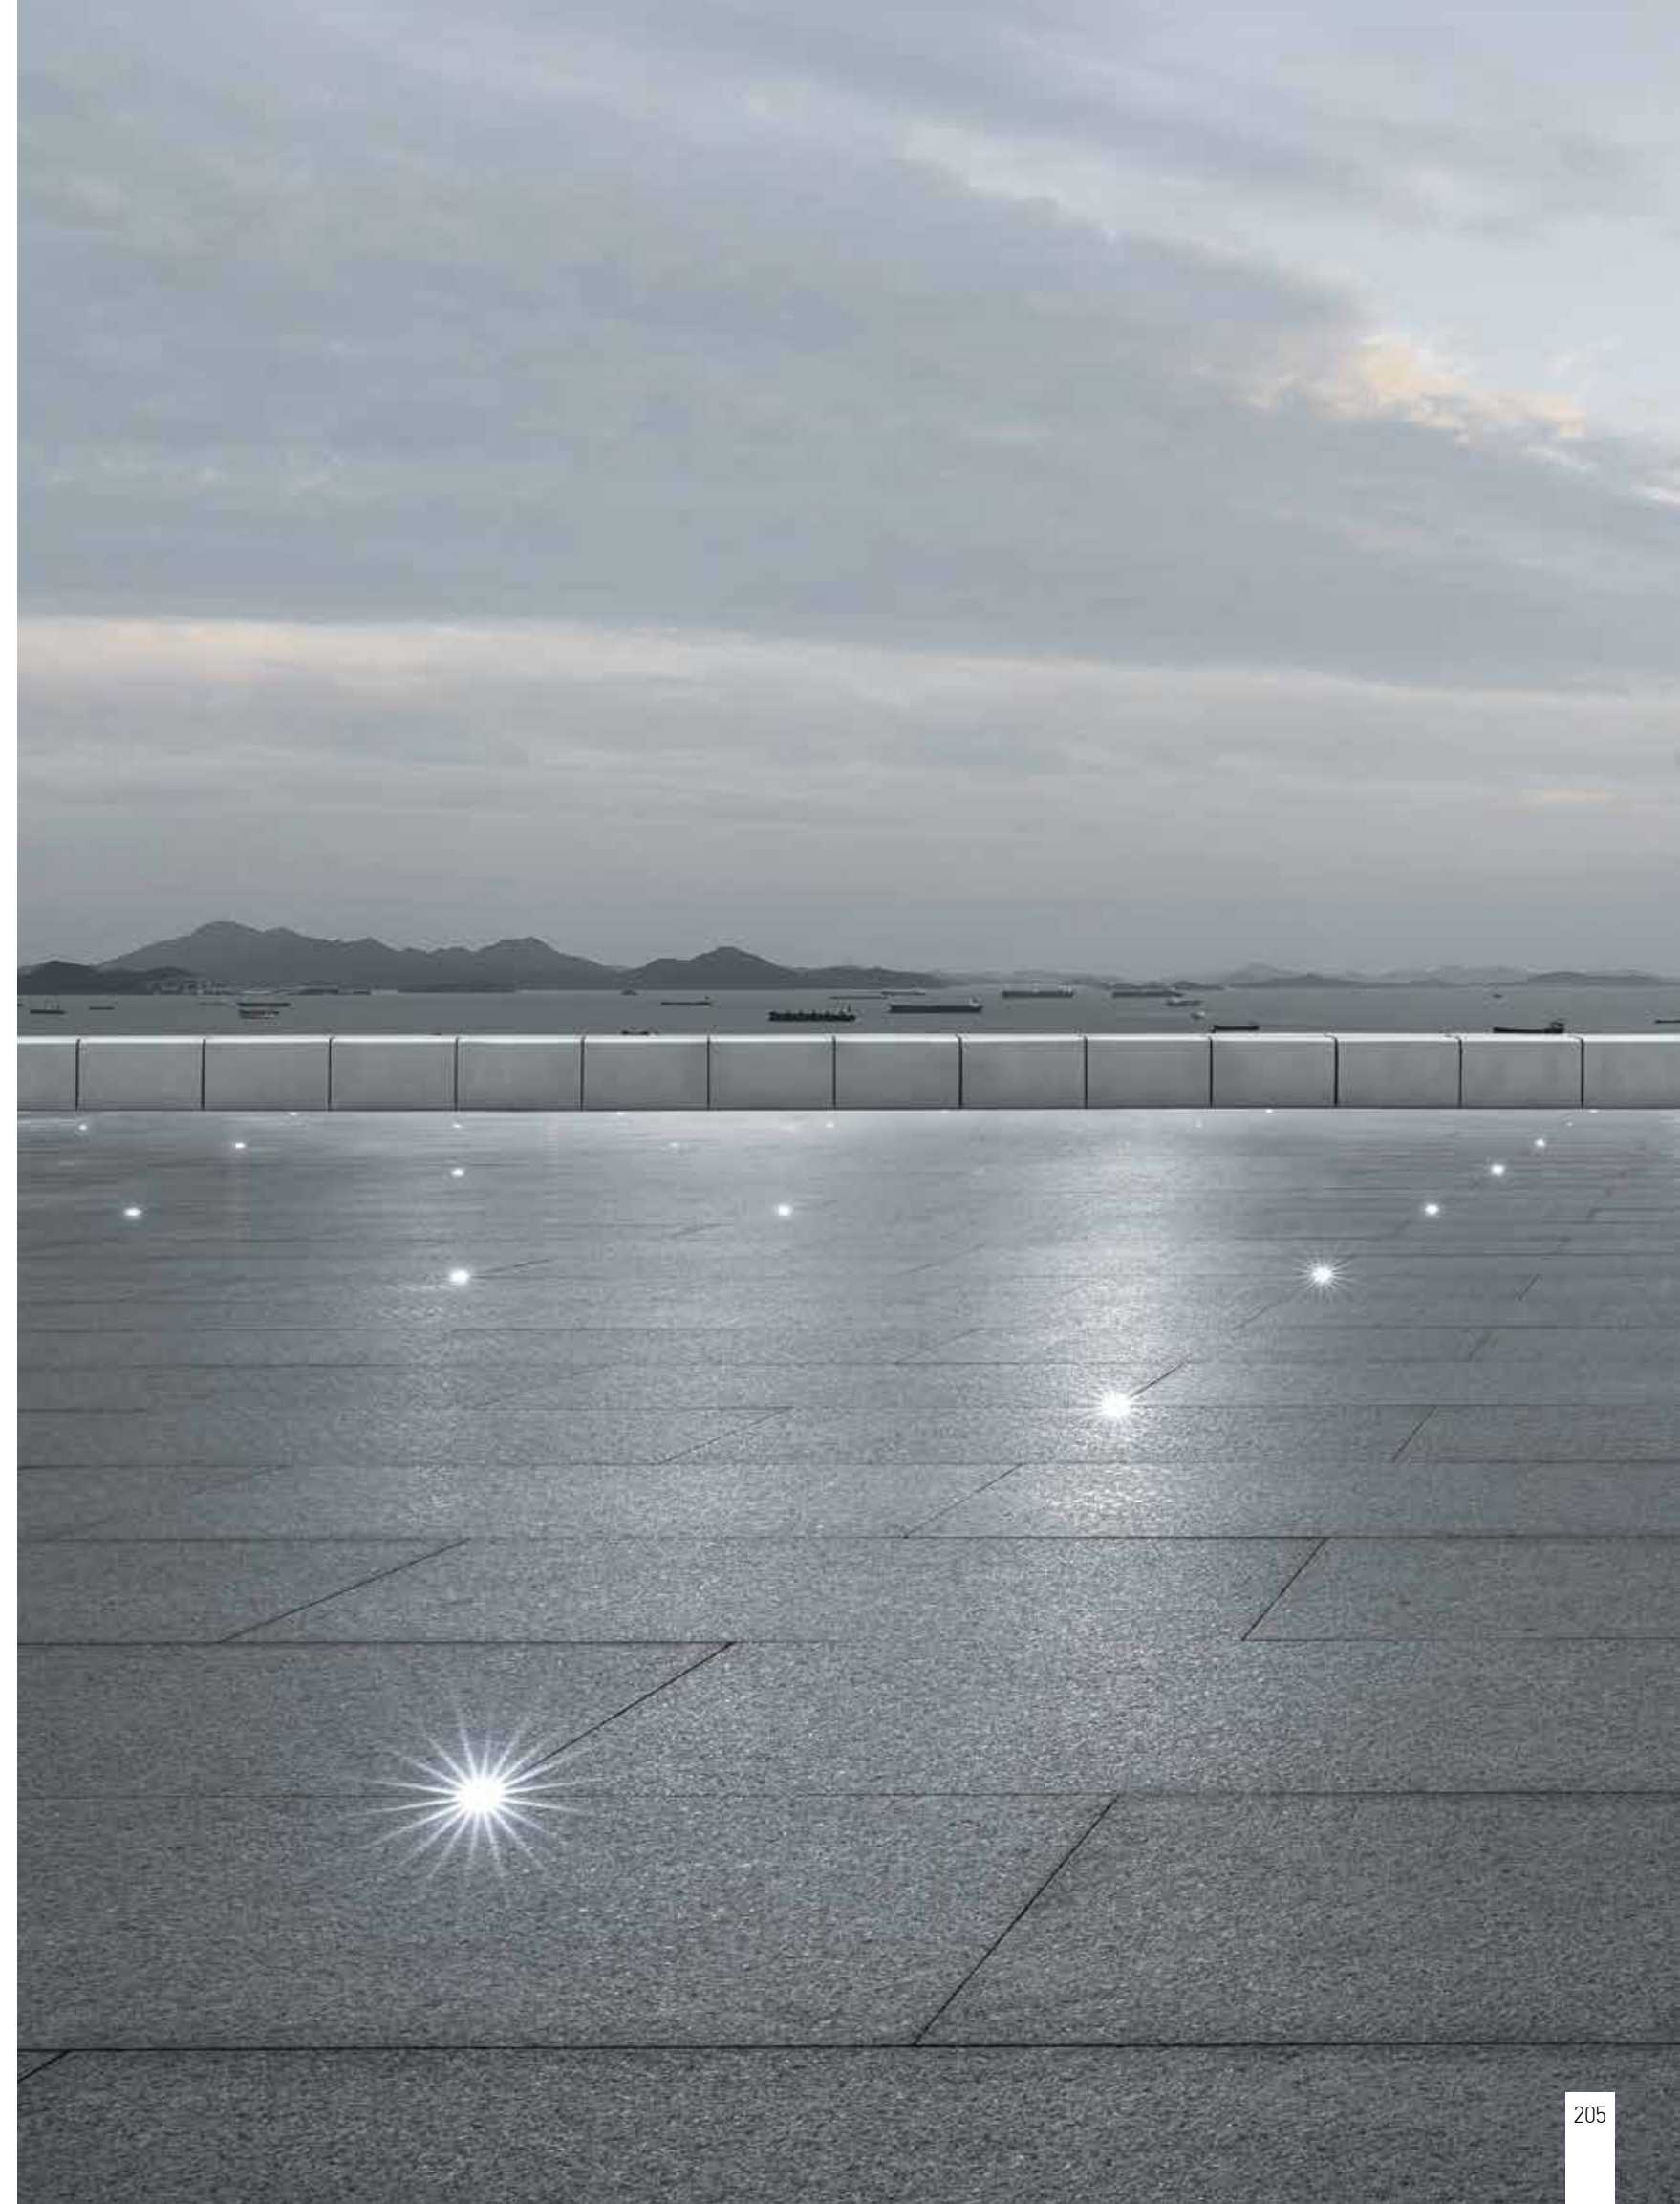

Power 0.2W
Input 24V
Color Temperature 3000K
Lumen 23Lm
Cri 80
IP 68
IK 10
Dimensions Ø: 1.5cm H: 3.5cm
Beam Angle 45°
Material Stainless Steel - Tempered Glass
Depth Required 11: 5cm
Special Feature 50cm Cable Available
Recommended Driver D-20-24 (Not Included)
Color Stainless Steel / **Code E364**

Power 2x 6W
Input 220-240V, 50/60Hz
Color Temperature 3000K
Lumen 600Lm
Cri 80
IP 67
IK 10
Dimensions Ø: 20cm H: 4.2cm
Material Aluminium
Special Feature Surface Ground
Driver Included
Color Grey / **Code Z69058-B**

Power 6W
Input 220-240V, 50/60Hz
Color Temperature 3000K
Lumen 300Lm
Cri 80
IP 67
IK 10
Dimensions Ø: 20cm H: 4.2cm
Material Aluminium
Special Feature Surface Ground
Driver Included
Color Grey / **Code Z69058-A**