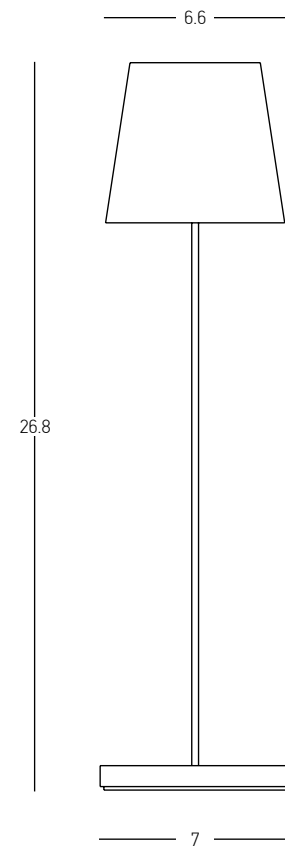

Power 1.5W
 Input 220-240V, 50/60Hz
 Color Temperature 3000K
 Lumen 125Lm
 Cri 80
 IP 54
 Dimensions Ø: 6.6cm H: 26.8cm
 3 Steps Dimming 10%, 50%, 100%
 Material Aluminium - PC Diffuser
 Special Feature Shade Ø: 6.6cm H: 5.9cm
 Portable Table Lamp
 Charging Base with USB Cable Included