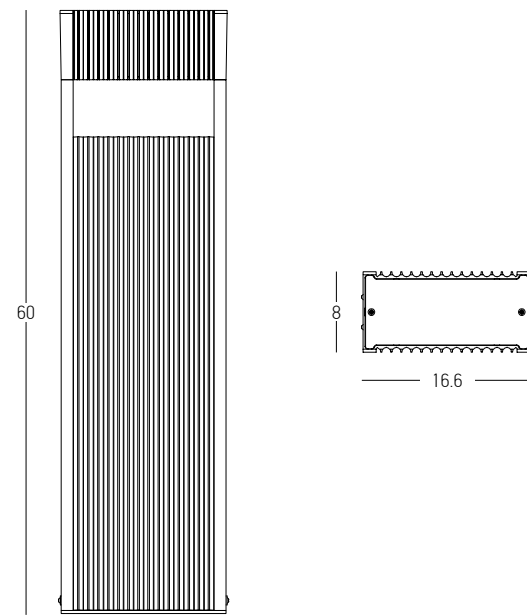

Color White / **Code E398**
 Color Black / **Code E399**
 Color Green / **Code E400**

Power 2W
 Input 220-240V, 50/60Hz
 Color Temperature 3000K
 Lumen 142Lm
 Cri 80
 IP 44
 Dimensions Ø: 11.8cm H: 10cm
 Shade Ø: 11.8cm H: 2cm
 3 Steps Dimming 10%, 50%, 100%
 Material Plastic
 Special Feature Portable Table Lamp
 USB Cable Included

Color White / **Code E401**
 Color Black / **Code E402**

Power	2.2W
Input	220-240V, 50/60Hz
Color Temperature	3000K
Lumen	210Lm
Cri	80
IP	54
Dimensions	Ø: 12cm H: 30cm
3 Steps Dimming	10%, 50%, 100%
Material	Aluminium - PC Diffuser
Special Feature	Shade Ø: 12cm H: 5cm Portable Table Lamp USB Cable & Adaptor Included
Color	Sandy Black / Code E289
Color	Sandy White / Code E290
Color	Gold Matt / Code E291

☀ Touch Dimming ☀

Power 2W
 Input 220-240V, 50/60Hz
 Color Temperature 3000K
 Lumen 260Lm
 Cri 80
 IP 54
 Dimensions Ø: 10.5cm H: 38cm
 Shade Ø: 11cm H: 11cm
 3 Steps Dimming 10%, 50%, 100%
 Material Aluminium - PC Diffuser
 Special Feature Portable Table Lamp
 USB Cable & Adaptor Included

Power 30W
 Input 220-240V, 50/60Hz
 Color Temperature 3000K
 Lumen 986Lm
 Cri 80
 IP 65
 Dimensions L: 8m W: 16.6cm H: 60cm
 Material Aluminium - Tempered Glass
 Special Feature Double Sided Lighting
 Color Graphite / **Code E368**