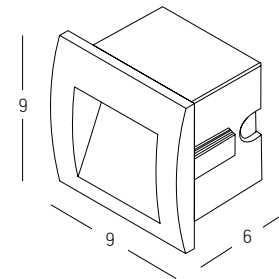

Power 2W
Input 220-240V, 50/60Hz
Color Temperature 3000K
Lumen 65Lm
Cri 80
IP 65
Dimensions L: 6cm W: 9cm H: 9cm
Depth 6cm
Material Aluminium - PC Diffuser
Recessed Mounting Box L: 6cm W: 6cm H: 8cm (Included)
Color Graphite / **Code E246-G**
Color Sandy White / **Code E246-W**