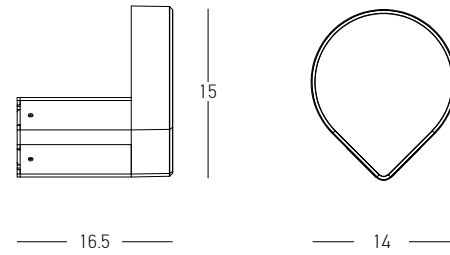

Power 13W
Input 220-240V, 50/60Hz
Color Temperature 3000K
Lumen 1035Lm
Cri 80
IP 65
Dimensions L: 16.5cm W: 14cm H: 15cm
Beam Angle 120°
Material Aluminium - PC Diffuser
Color Graphite / **Code E358**