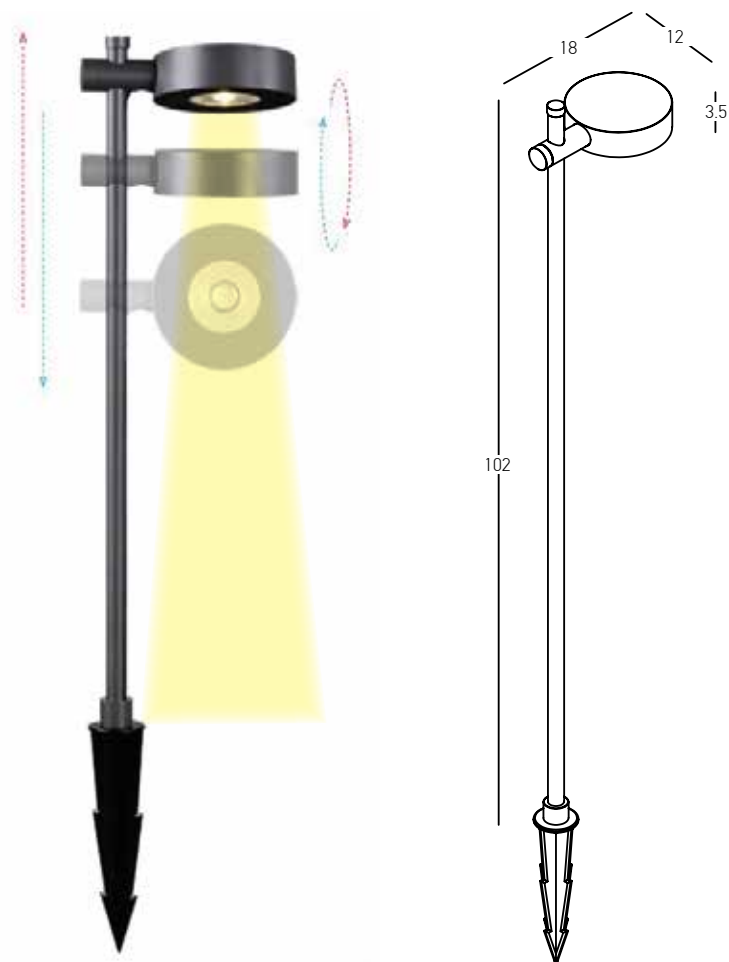

Power 6W
Input 220-240V, 50/60Hz
Color Temperature 3000K
Lumen 522Lm
Cri 90
IP 65
Dimensions L: 18cm W: 12cm H: 102cm
Base Ø: 10.5cm H: 1cm
Shade Dimensions Ø: 12cm H: 3.5cm
Beam Angle 36°
Material Aluminium - Tempered Glass
Special Feature 40cm Cable Available
Movable - Rotational Spot
Spike & Base Included

Color Graphite / **Code E292**