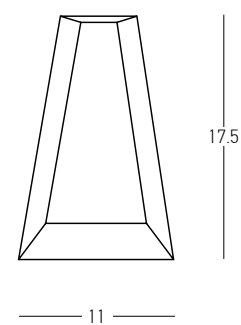

OUTDOOR LIGHTING | WALL

Power 2x 3W
Input 220-240V, 50/60Hz
Color Temperature 3000K
Lumen 480Lm
Cri 80
IP 54
Dimensions L: 6.5cm W: 11cm H: 17.5cm
Material Aluminium - Tempered Glass
Special Feature Up - Down Lighting
Color Graphite / **Code E135**
Color Sandy White / **Code E156**