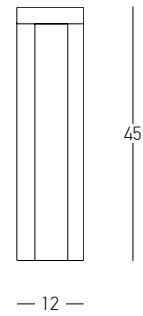

Power 12W
Input 220-240V, 50/60Hz
Color Temperature 3000K
Lumen 867Lm
Cri 80
IP 54
Dimensions Ø: 11cm H: 25cm
Material Aluminium
Color Graphite / **Code E133**

Power 3x 5W
Input 220-240V, 50/60Hz
Color Temperature 3000K
Lumen 1117Lm
Cri 80
IP 54
Dimensions Ø: 12cm H: 45cm
Material Aluminium
Color Graphite / **Code E132**