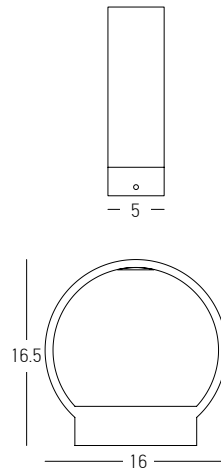

Power 7W
Input 220-240V, 50/60Hz
Color Temperature 3000K
Lumen 530Lm
Cri 80
IP 65
Dimensions L: 16.5cm W: 16cm H: 5cm
Material Aluminium - Tempered Glass
Special Feature Up - Down Lighting
Color Dark Brown / **Code E268**