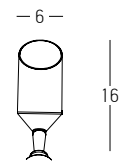

Bulb 1x GU10 LED
Power 7W MAX
Input 220-240V, 50/60Hz
IP 54
Dimensions Ø: 8.6cm L: 15.5cm H: 7.3cm
Material ABS - Tempered Glass
Special Feature 30cm Cable Available
Movable Spot
Spike Included
Color Black / **Code E310**