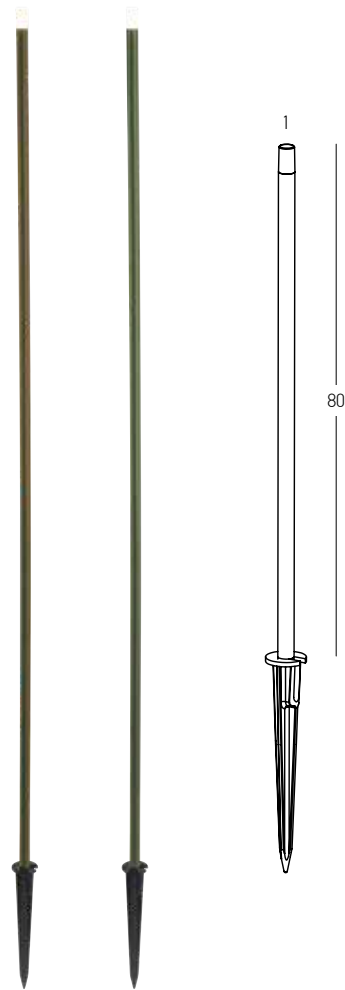

OUTDOOR LIGHTING | SPIKES