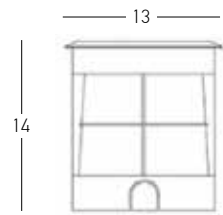

Adjustable

Power 7W
Input 220-240V, 50/60Hz
Color Temperature 3000K
Lumen 560Lm
Cri 80
IP 67
IK 8
Dimensions Ø: 13cm H: 14cm
Beam Angle 45°
Material Stainless Steel - Tempered Glass
Depth Required 15cm
Recessed Mounting Box Included
Special Feature Internal Adjustable Light
50cm Cable Available
Driver Included

Color Stainless Steel / Code E360