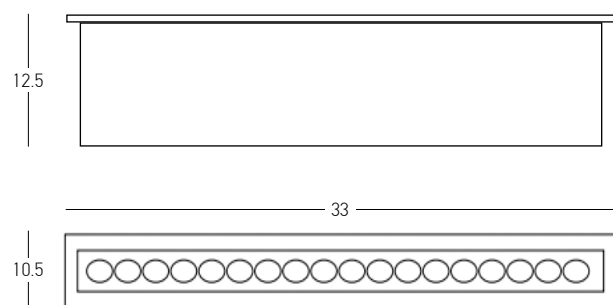

Power 9W
Input 220-240V, 50/60Hz
Color Temperature 3000K
Lumen 720Lm
Cri 80
IP 67
IK 10
Dimensions L: 50cm W: 9.2cm H: 9cm
Beam Angle 45°
Material Aluminium - Stainless Steel - Tempered Glass
Depth Required 11cm
Recessed Mounting Box Included
Special Feature 50cm Cable Available
Driver Included

Color Stainless Steel / Code E366

Power 9W
Input 220-240V, 50/60Hz
Color Temperature 3000K
Lumen 720Lm
Cri 80
IP 67
IK 10
Dimensions L: 33cm W: 10.5cm H: 12.5cm
Beam Angle 45°
Material Aluminium - Stainless Steel - Tempered Glass
Depth Required 14.5cm
Recessed Mounting Box Included
Special Feature Externally Adjustable Light on the frame
50cm Cable Available
Driver Included

Color Stainless Steel / Code E365