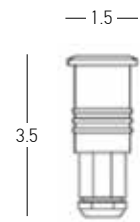

Power 0.2W
Input 24V
Color Temperature 3000K
Lumen 23Lm
Cri 80
IP 68
IK 10
Dimensions Ø: 1.5cm H: 3.5cm
Beam Angle 45°
Material Stainless Steel - Tempered Glass
Depth Required 11: 5cm
Special Feature 50cm Cable Available
Recommended Driver D-20-24 (Not Included)
Color Stainless Steel / **Code E364**